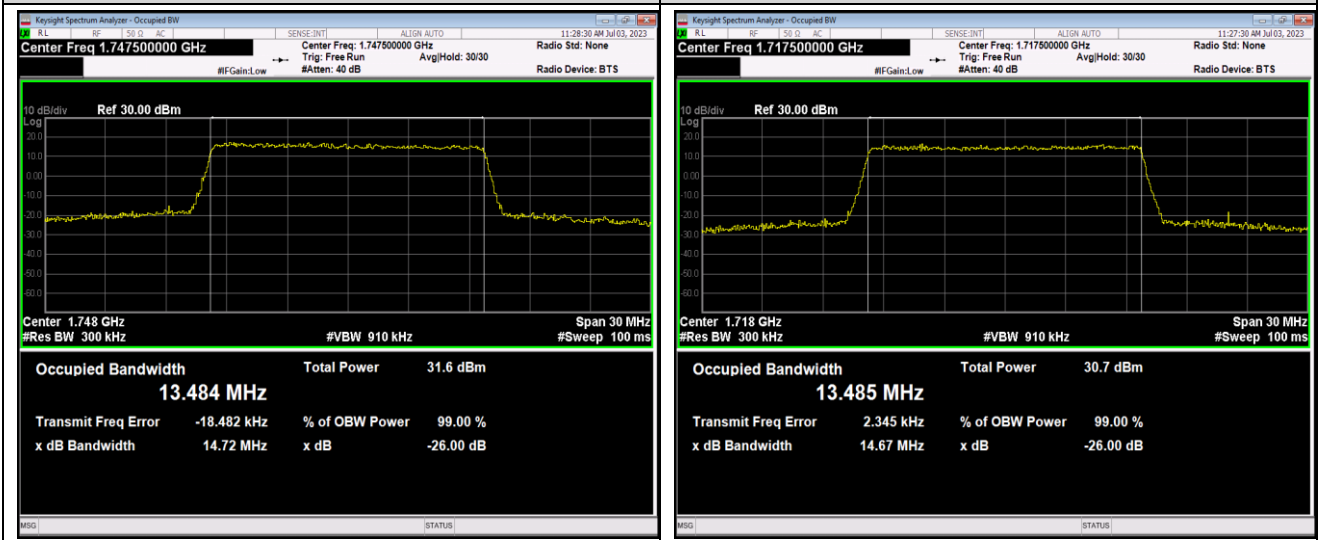

Band4-15MHz-QPSK-20325-75RB#0

Band4-15MHz-16QAM-20025-75RB#0

Band4-15MHz-16QAM-20175-75RB#0

Band4-15MHz-16QAM-20325-75RB#0