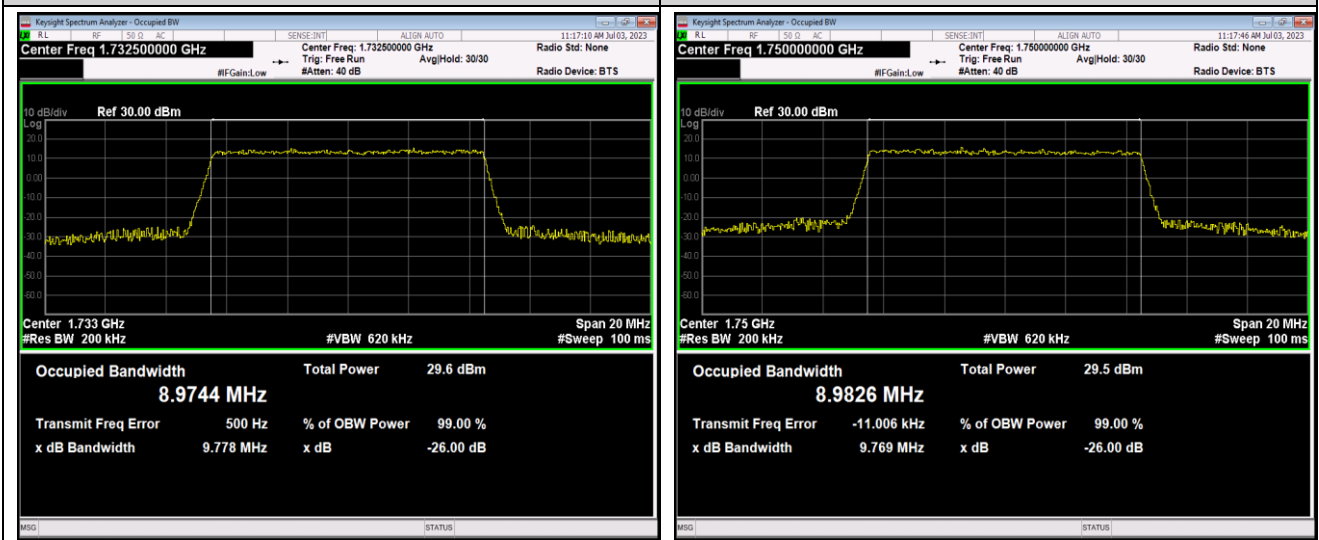

Band4-10MHz-16QAM-20000-50RB#0

Band4-10MHz-16QAM-20175-50RB#0

Band4-10MHz-16QAM-20350-50RB#0

Band4-10MHz-64QAM-20000-50RB#0

Band4-10MHz-64QAM-20175-50RB#0

Band4-10MHz-64QAM-20350-50RB#0

Band4-15MHz-QPSK-20025-75RB#0