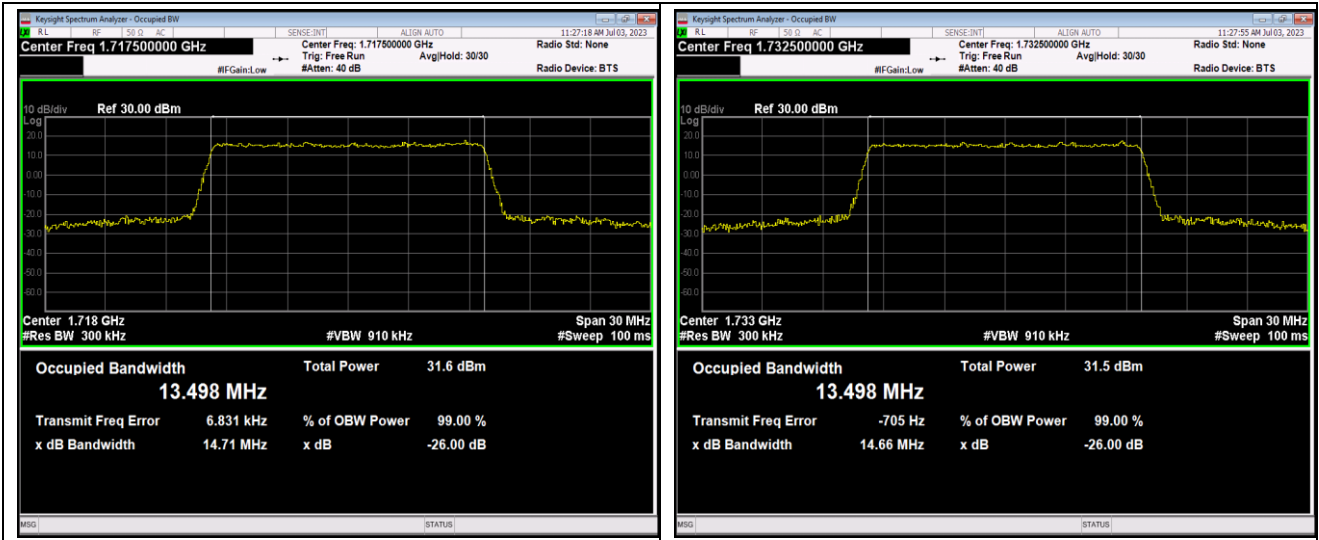

Band4-15MHz-QPSK-20025-75RB#0

Band4-15MHz-QPSK-20175-75RB#0

Band4-15MHz-QPSK-20325-75RB#0

Band4-15MHz-16QAM-20025-75RB#0