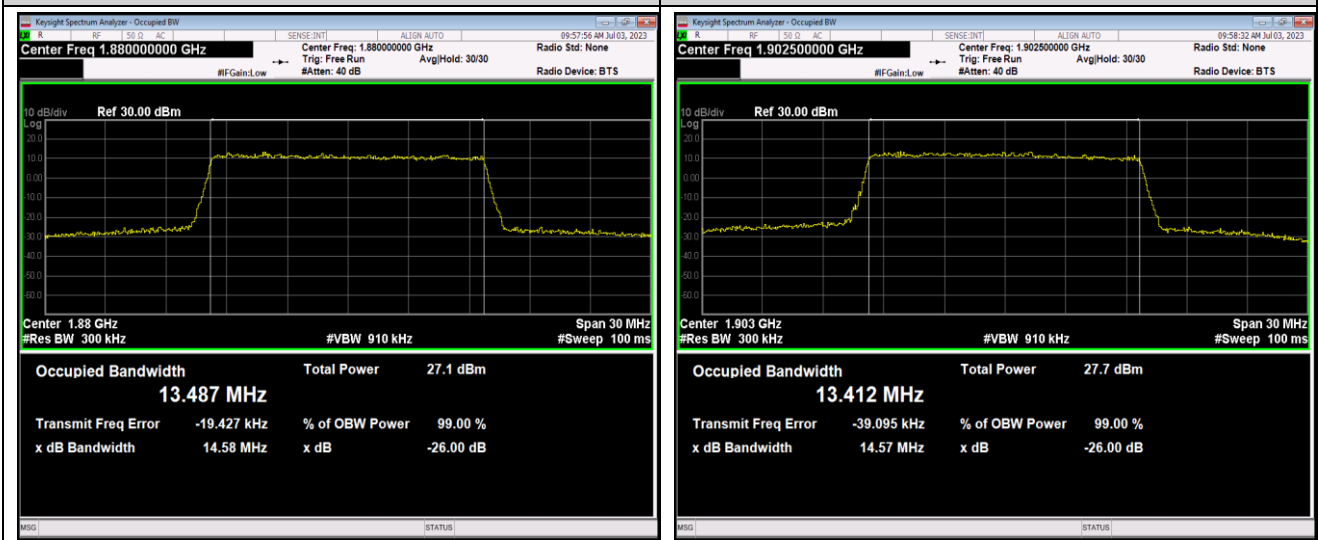

Band2-15MHz-QPSK-19125-75RB#0

Band2-15MHz-16QAM-18675-75RB#0

Band2-15MHz-16QAM-18900-75RB#0

Band2-15MHz-16QAM-19125-75RB#0

Band2-15MHz-64QAM-18675-75RB#0

Band2-15MHz-64QAM-18900-75RB#0

Band2-15MHz-64QAM-19125-75RB#0