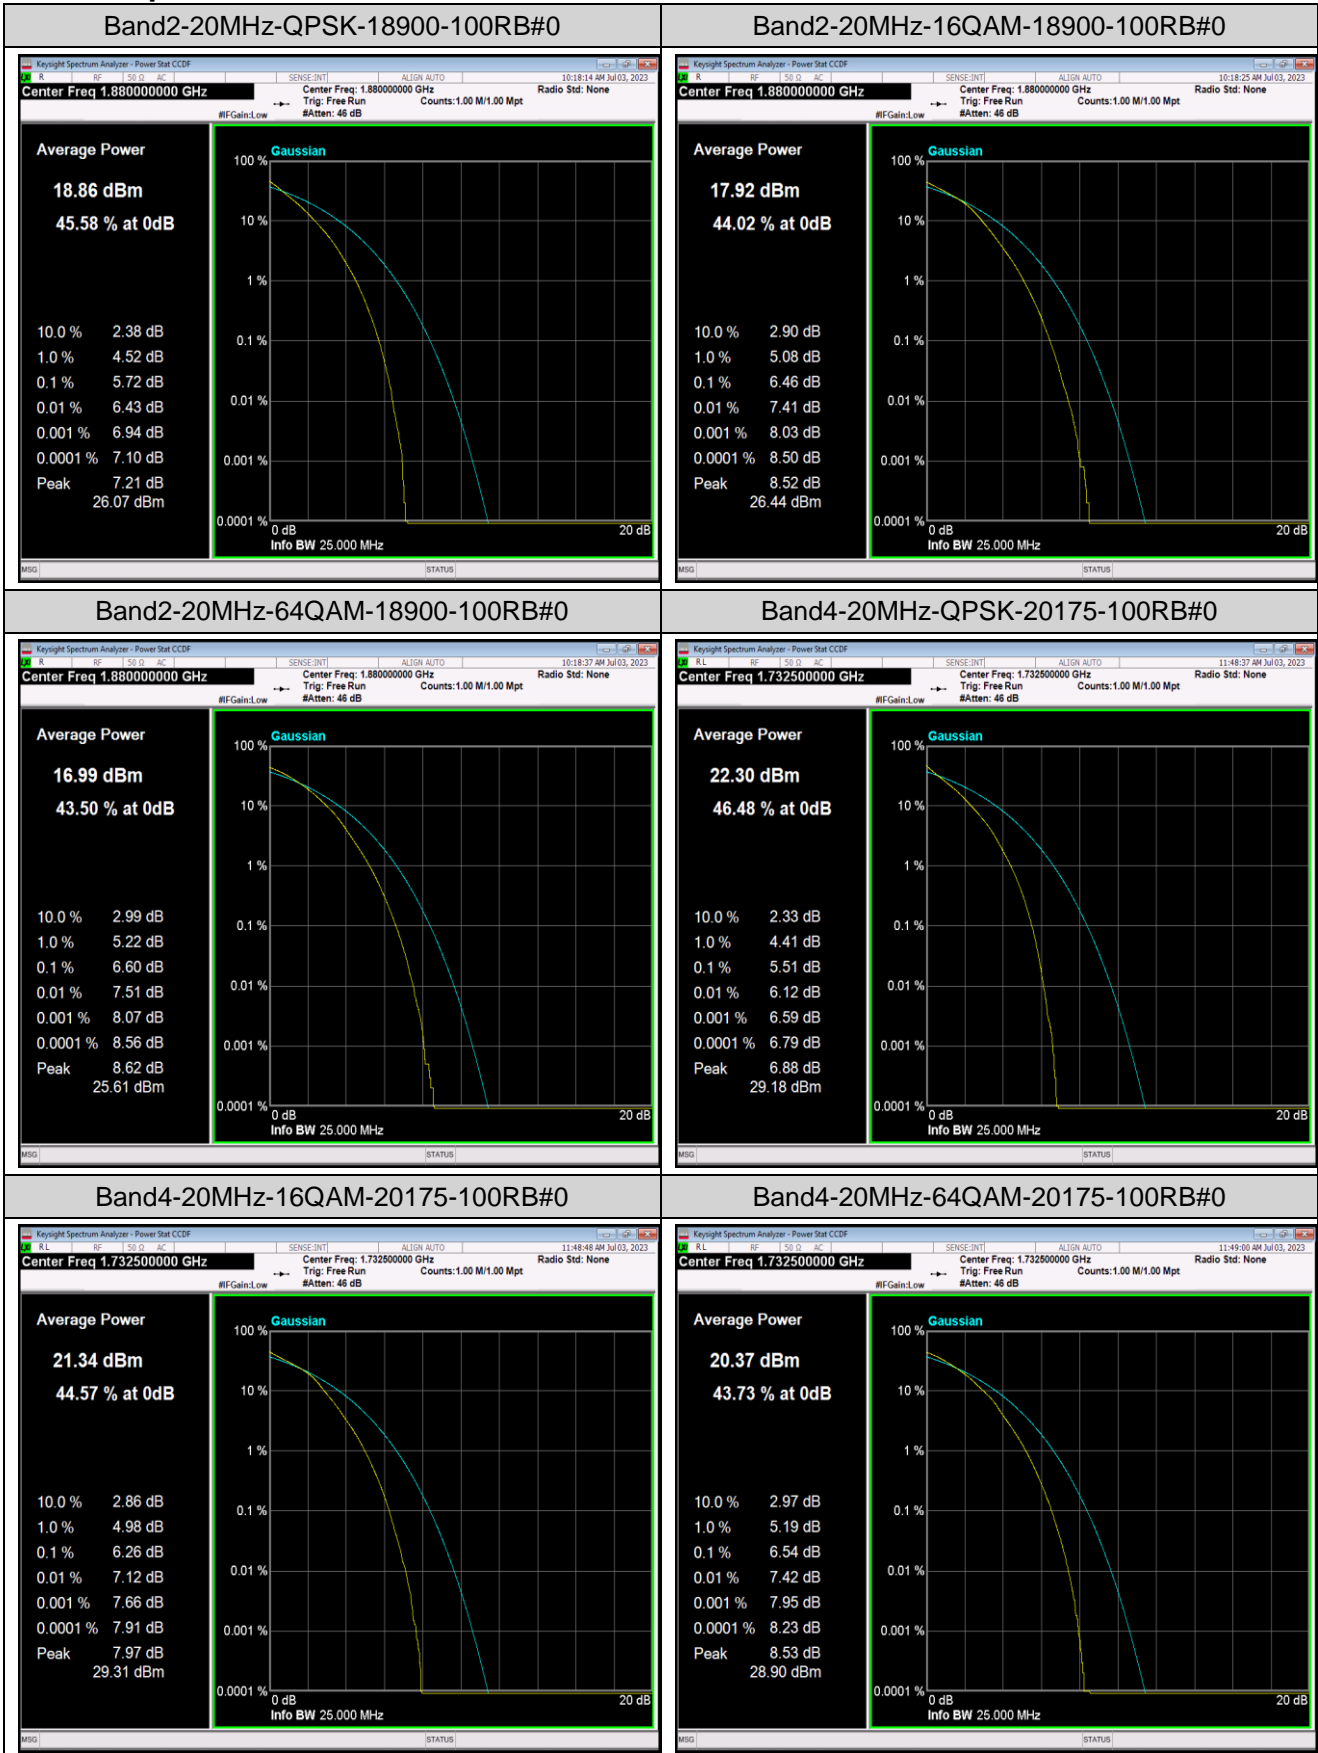

Test Graphs