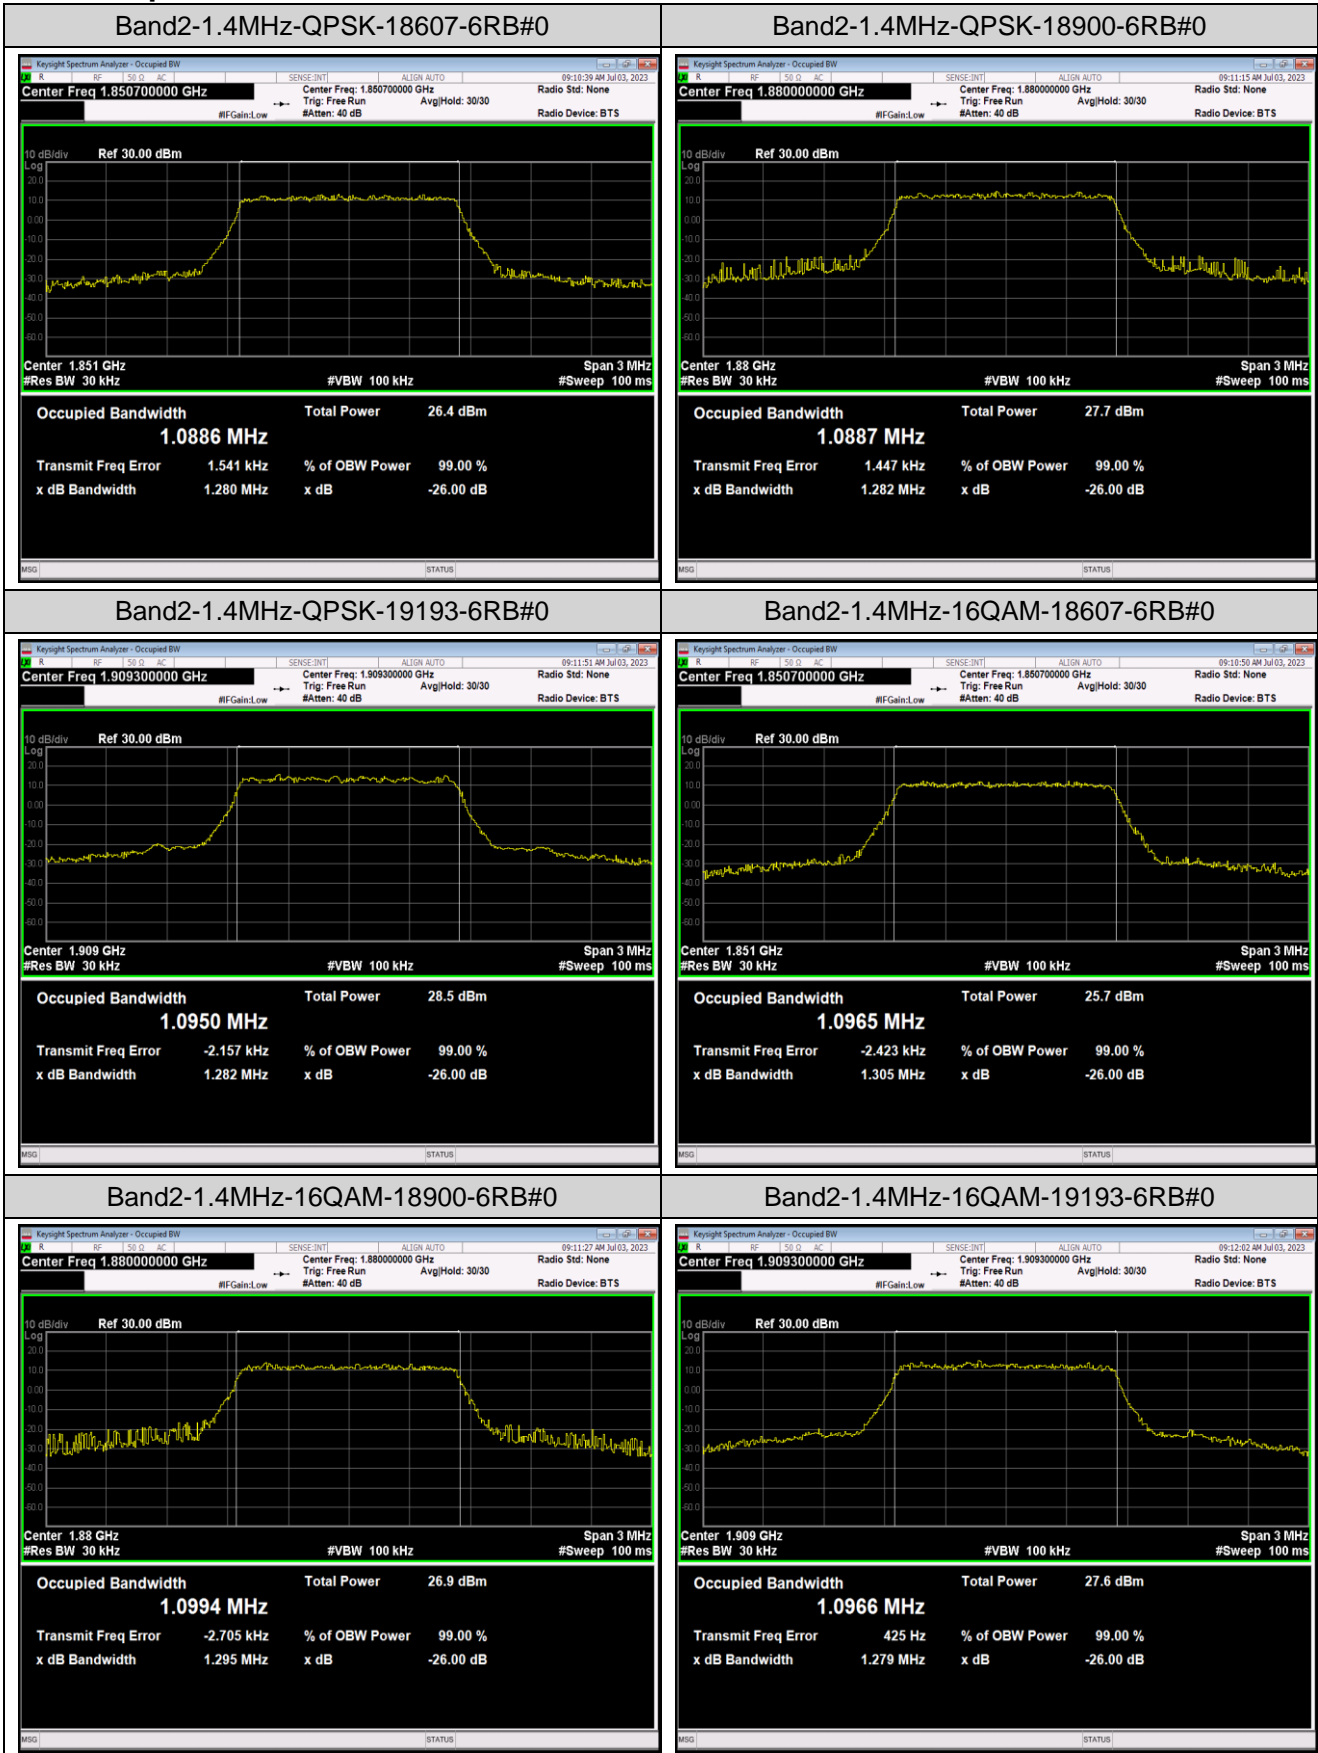

Test Graphs