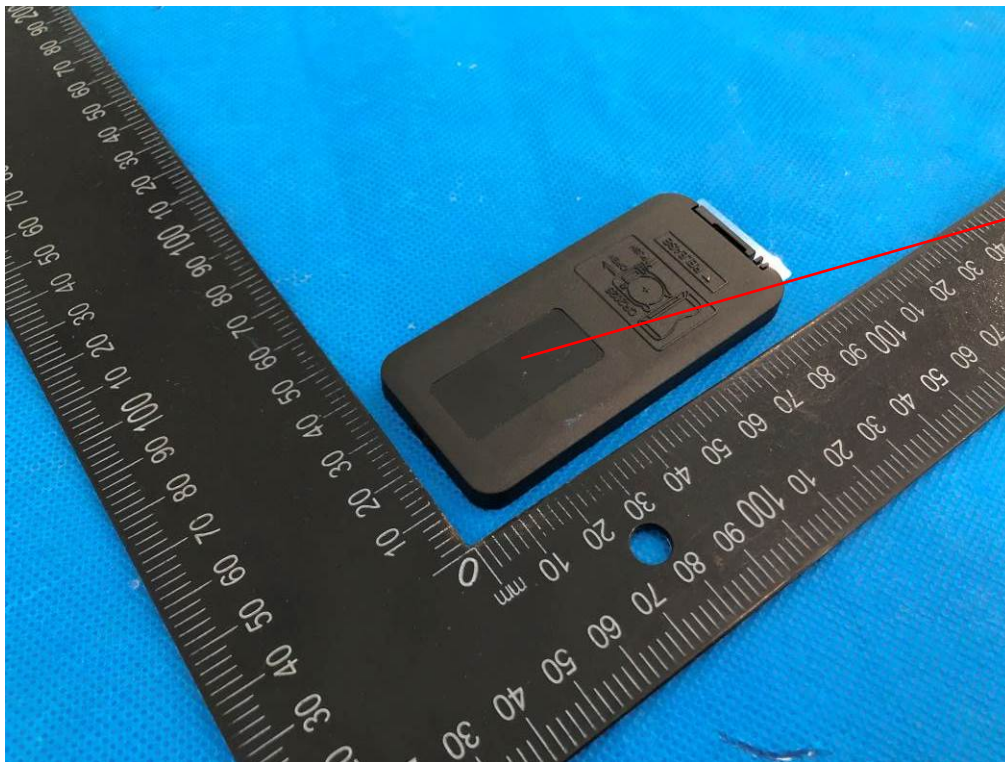

Label

# 21 KEYS REMOTE

**Item: R-21RF433**

**FCC-ID:2A5W9-21RF433**

Label Location