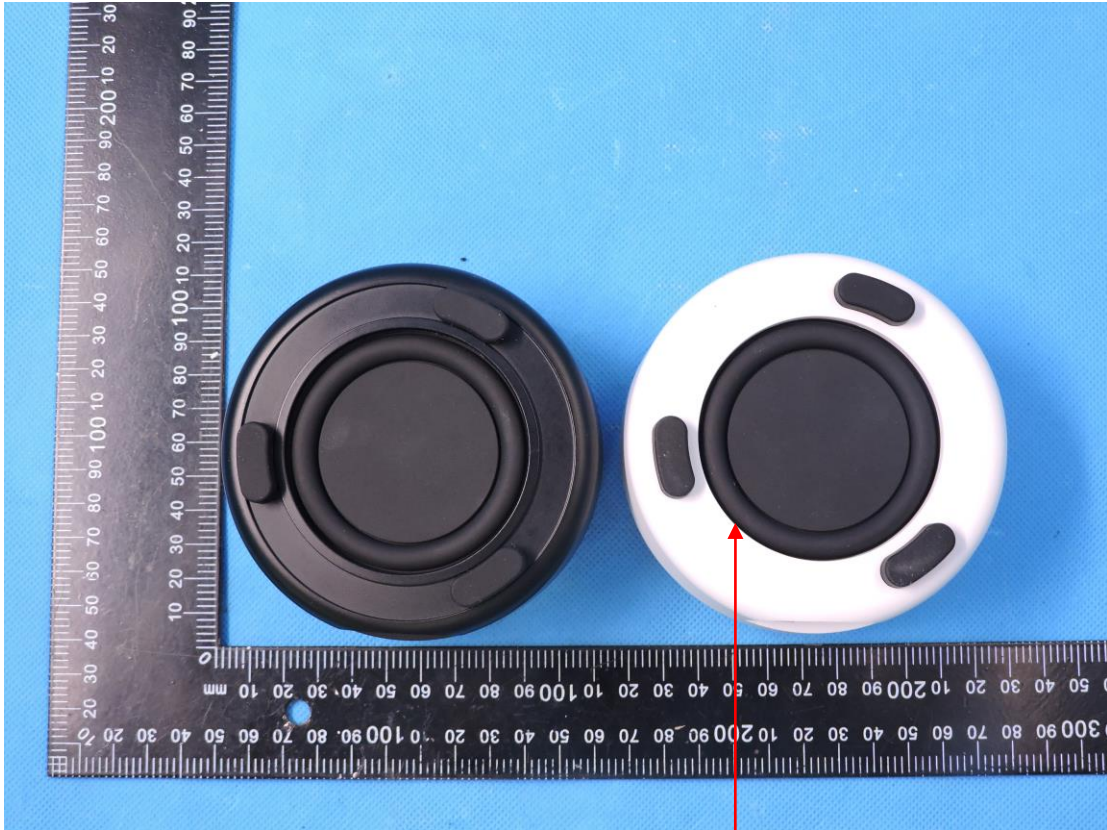

Label

Size:40*40mm

Label paper is attached to the case