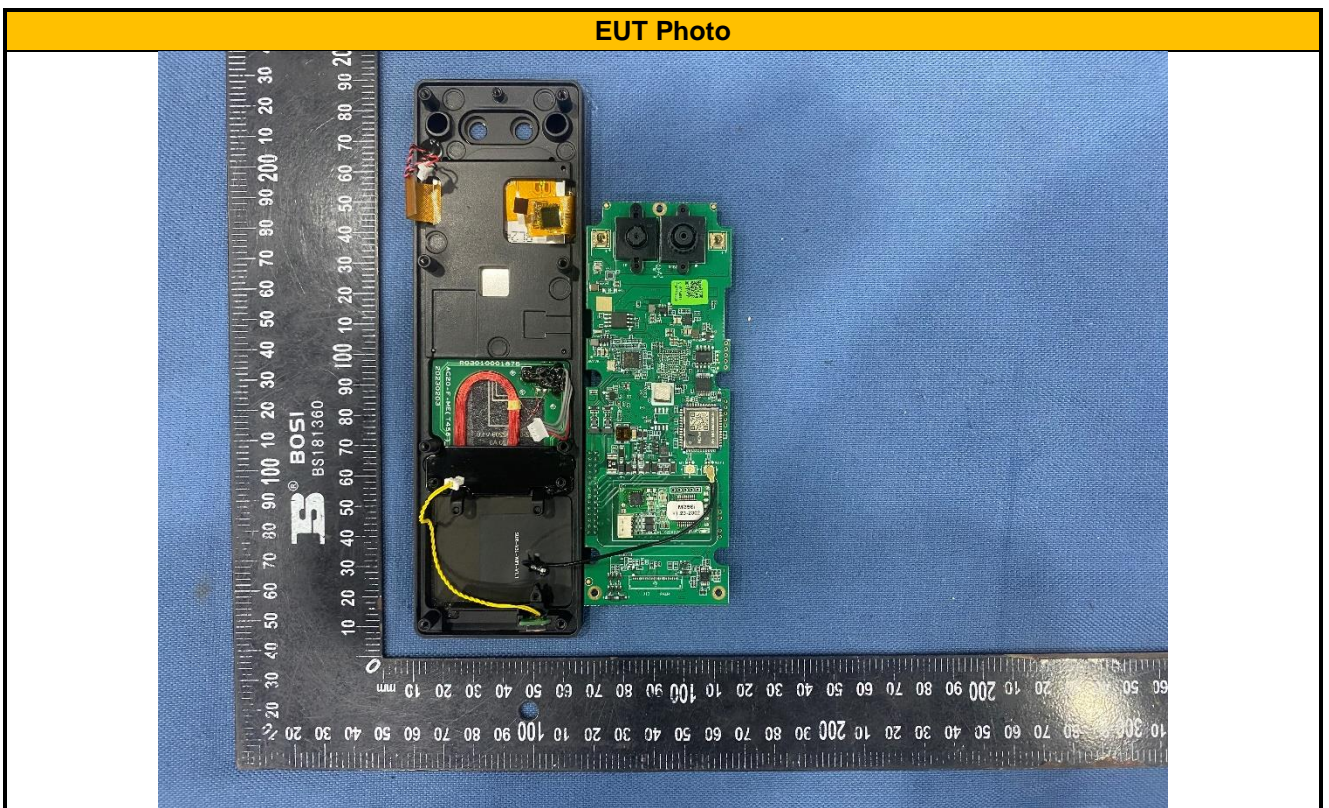

APPENDIX II: PHOTOGRAPH OF EQUIPMENT UNDER TEST EUT Internal Photos

125kHz & 13.56MHz
Antenna

Wi-Fi Antenna