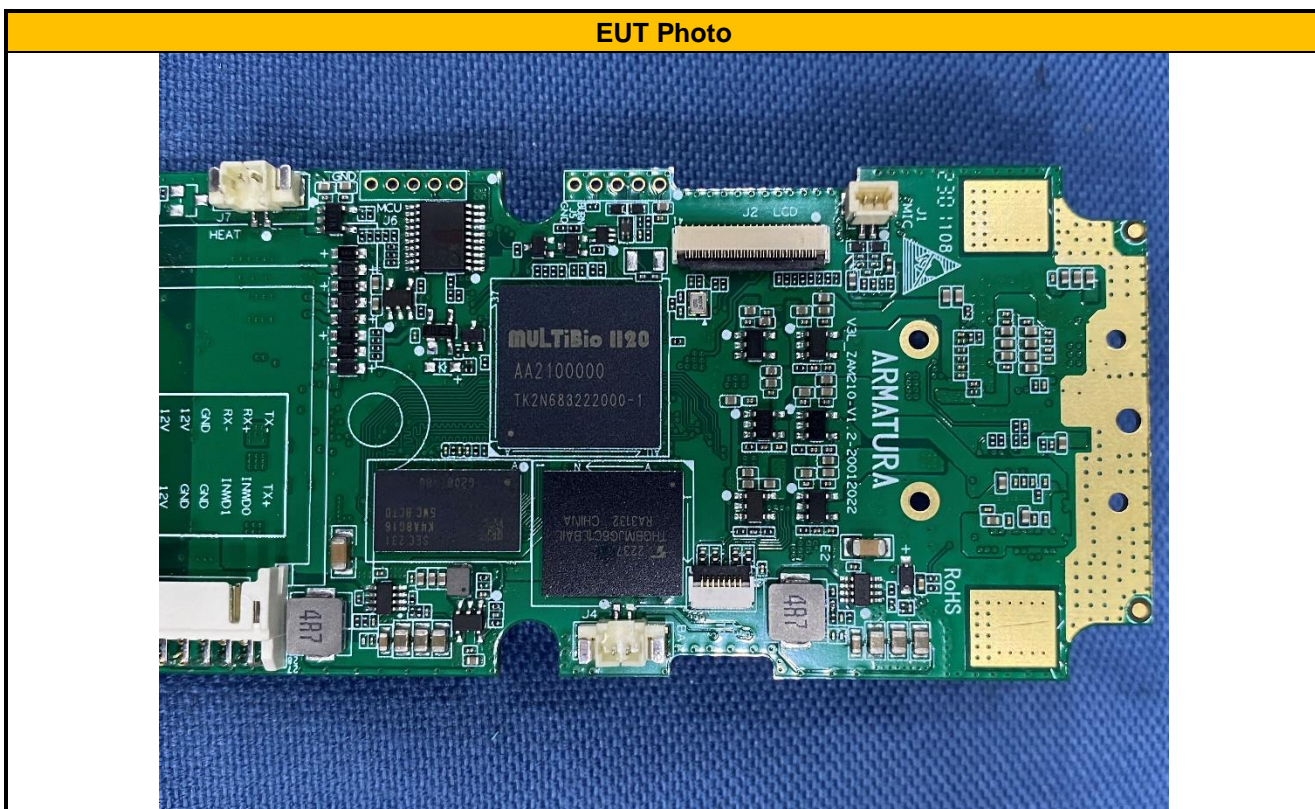

APPENDIX II: PHOTOGRAPH OF EQUIPMENT UNDER TEST EUT Internal Photos

125kHz & 13.56MHz
Antenna

Wi-Fi Antenna