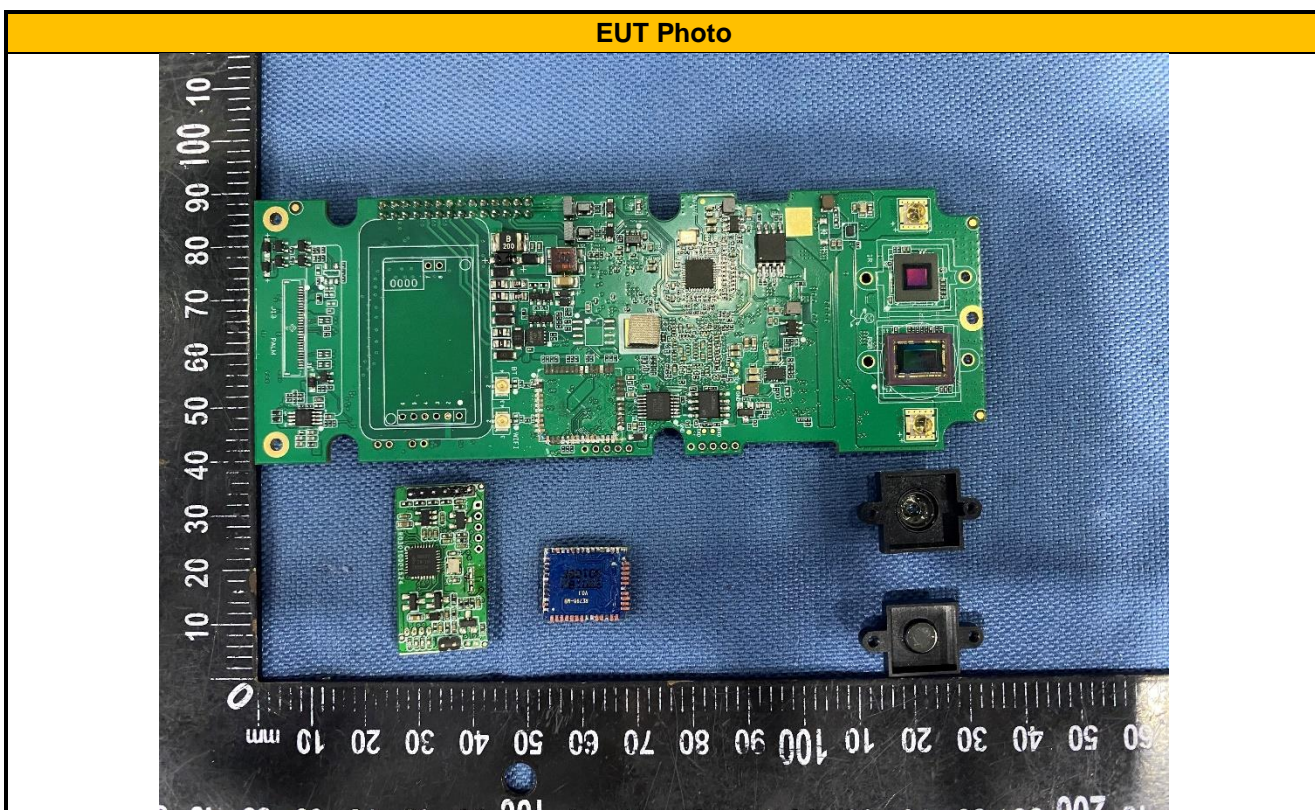

APPENDIX II: PHOTOGRAPH OF EQUIPMENT UNDER TEST EUT Internal Photos

125kHz & 13.56MHz
Antenna

Wi-Fi Antenna