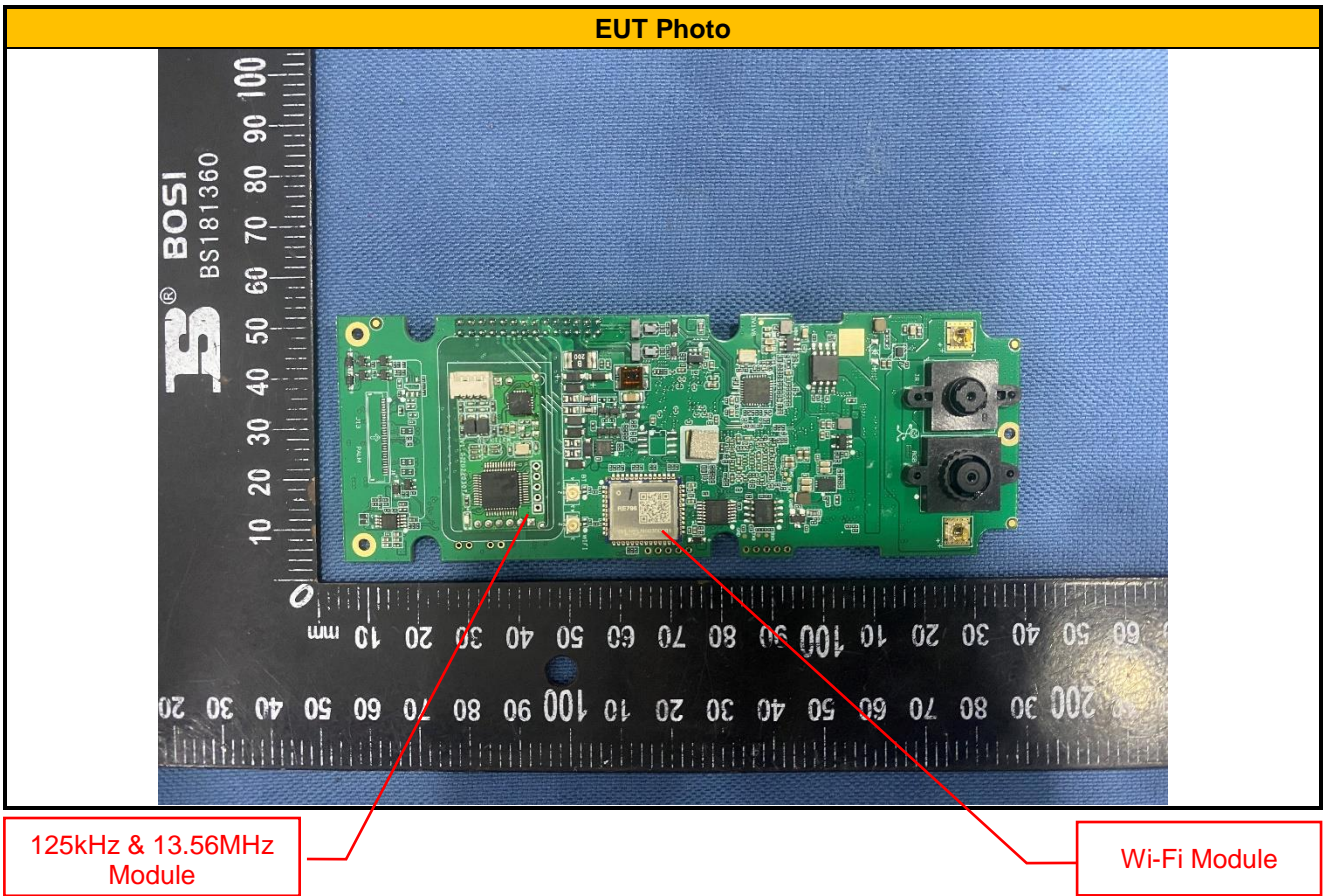

APPENDIX II: PHOTOGRAPH OF EQUIPMENT UNDER TEST EUT Internal Photos

125kHz & 13.56MHz
Antenna

Wi-Fi Antenna