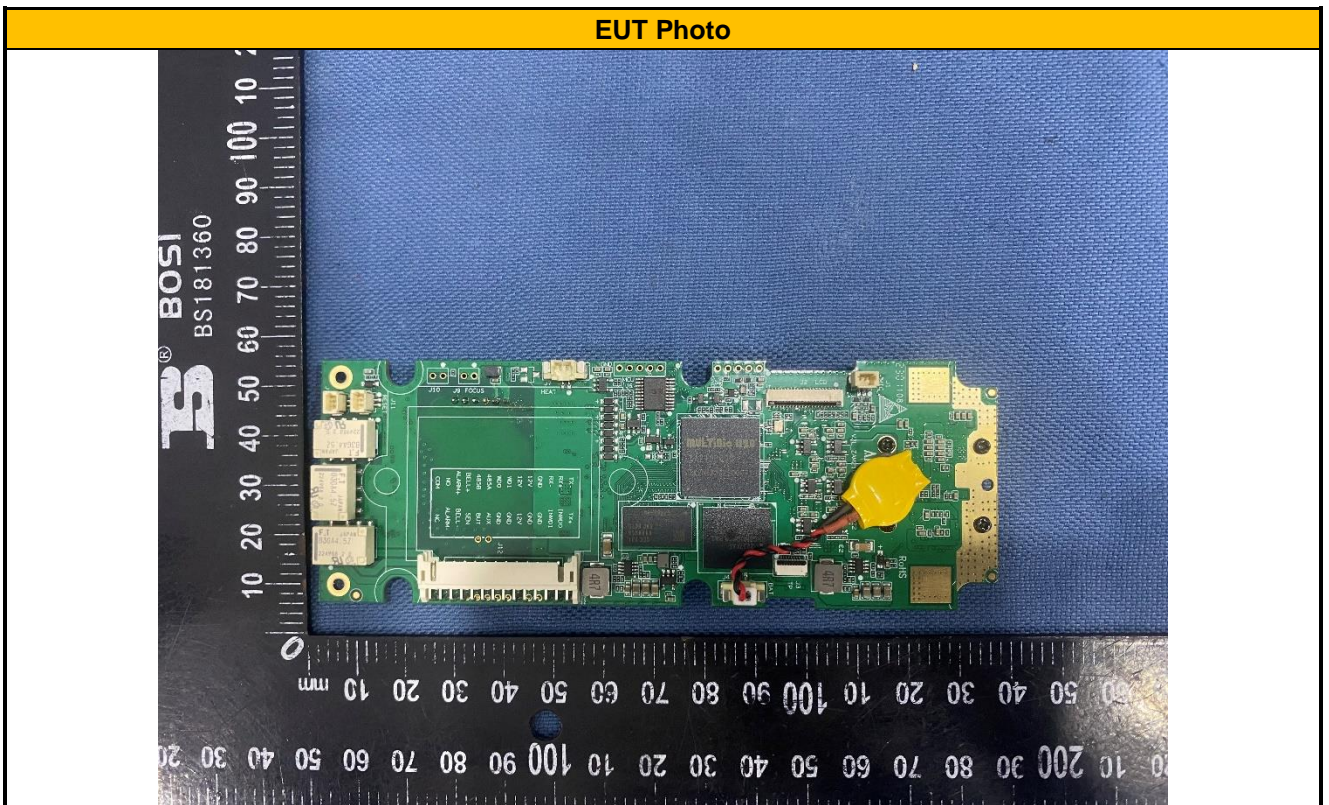

APPENDIX II: PHOTOGRAPH OF EQUIPMENT UNDER TEST EUT Internal Photos

125kHz & 13.56MHz
Antenna

Wi-Fi Antenna