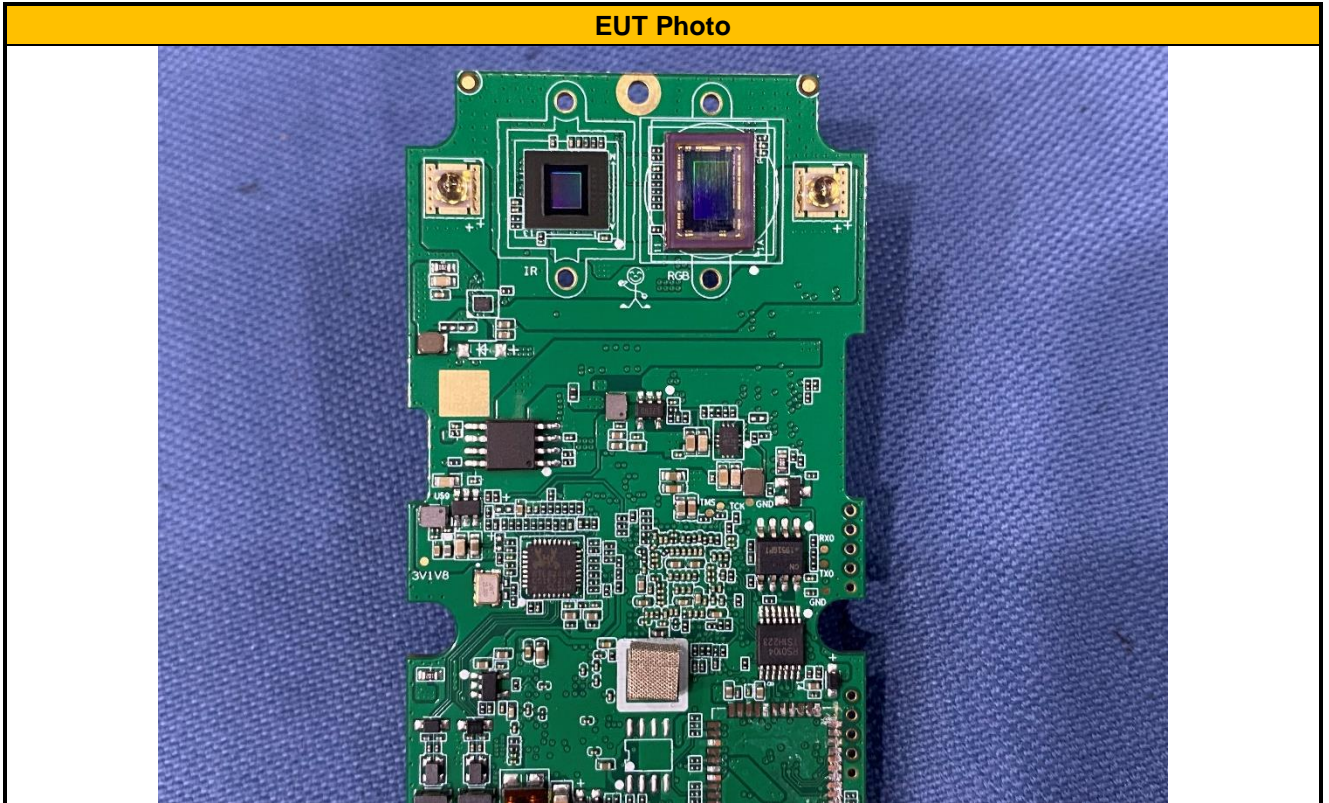

APPENDIX II: PHOTOGRAPH OF EQUIPMENT UNDER TEST EUT Internal Photos

125kHz & 13.56MHz
Antenna

Wi-Fi Antenna