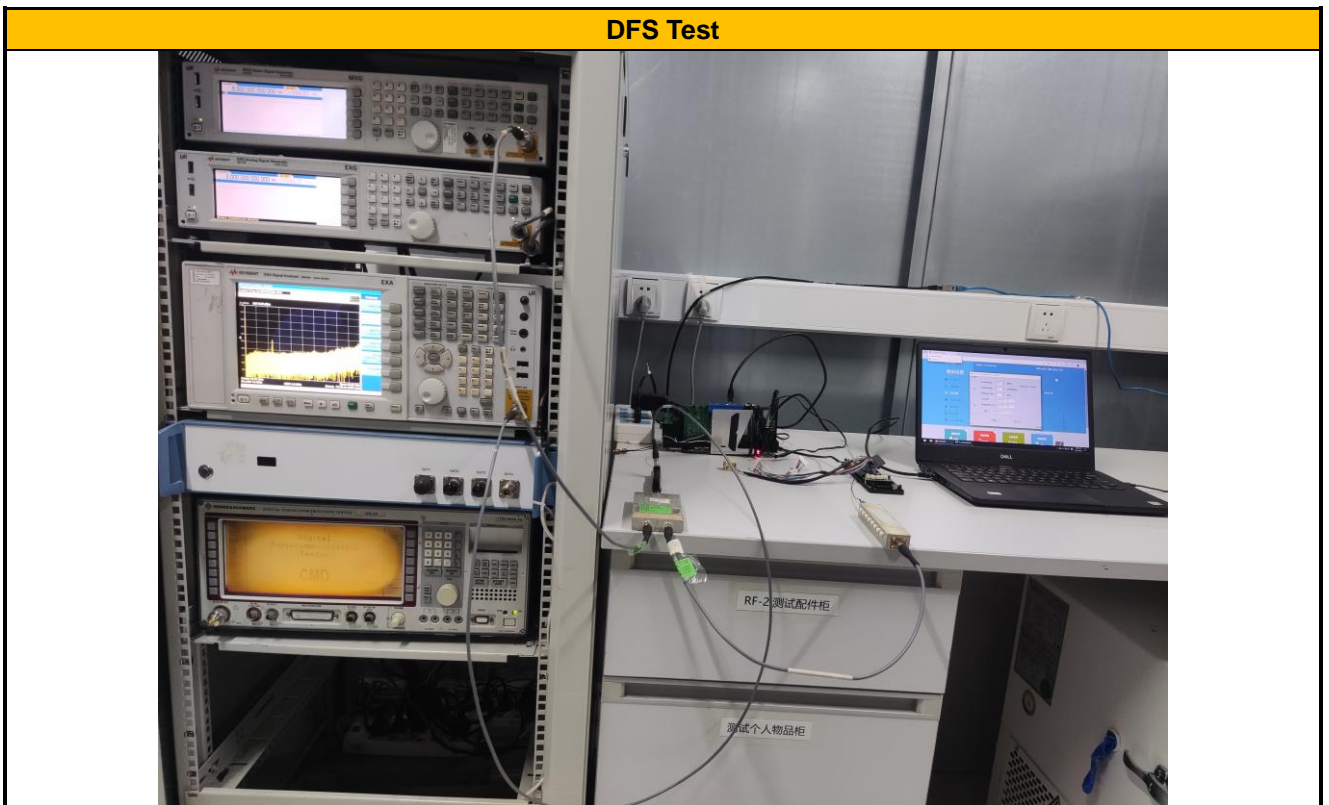

APPENDIX 1 PHOTOS OF TEST SETUP

Radiated emission Test Setup (Below 30MHz)

Radiated emission Test Setup (30 MHz~1 GHz)

Conducted emission