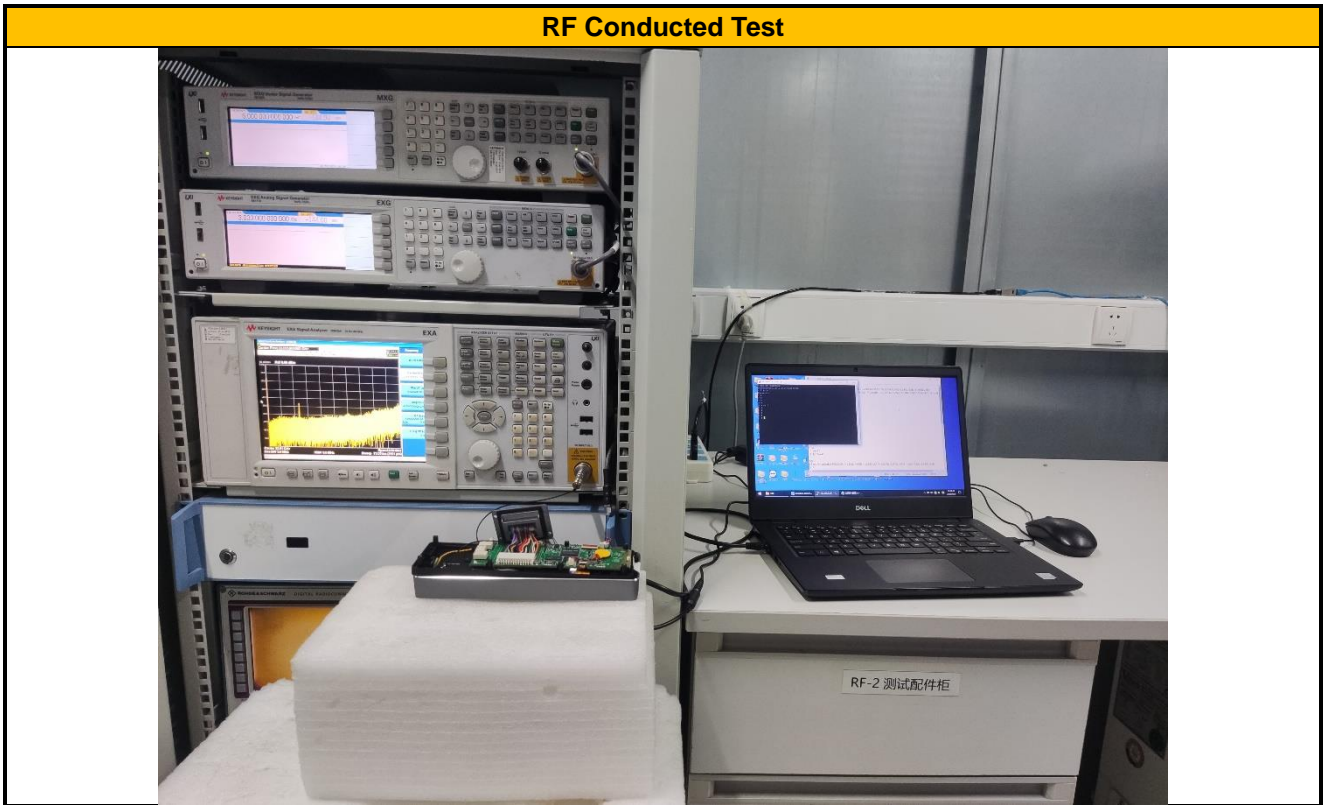

APPENDIX 1 PHOTOS OF TEST SETUP

Radiated emission Test Setup (Below 30MHz)

Radiated emission Test Setup (30 MHz~1 GHz)

Conducted emission