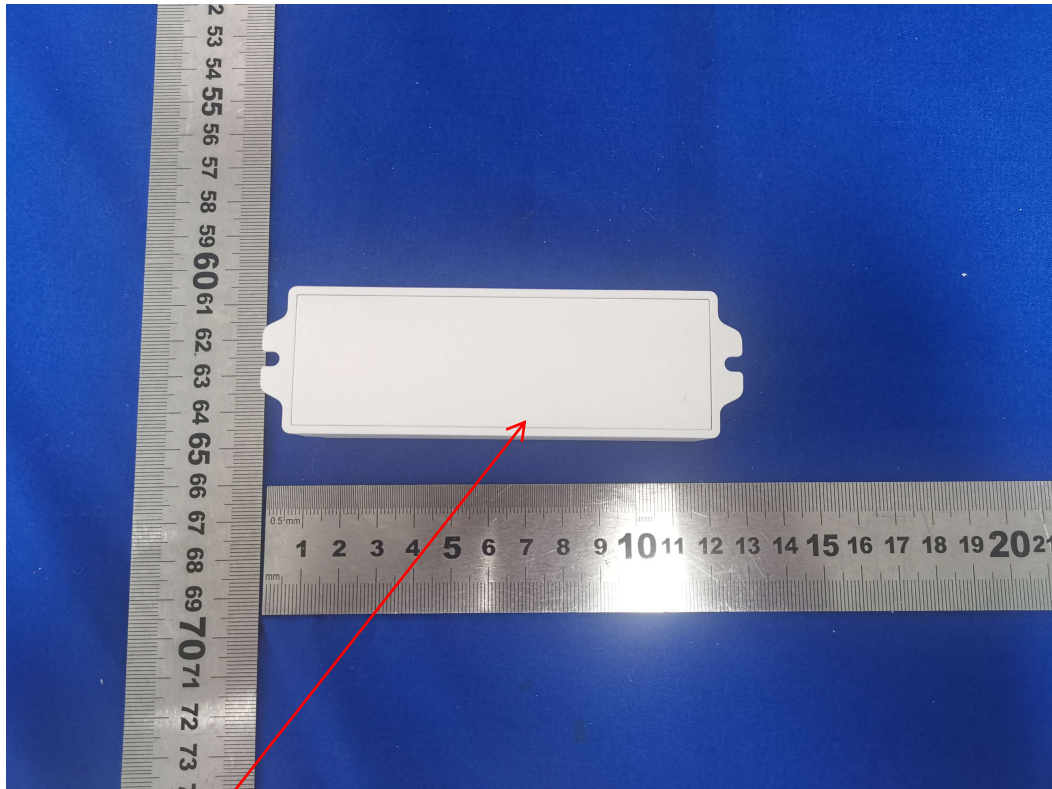

Label and Label Location

L*W: 10mm*5mm

label and White font