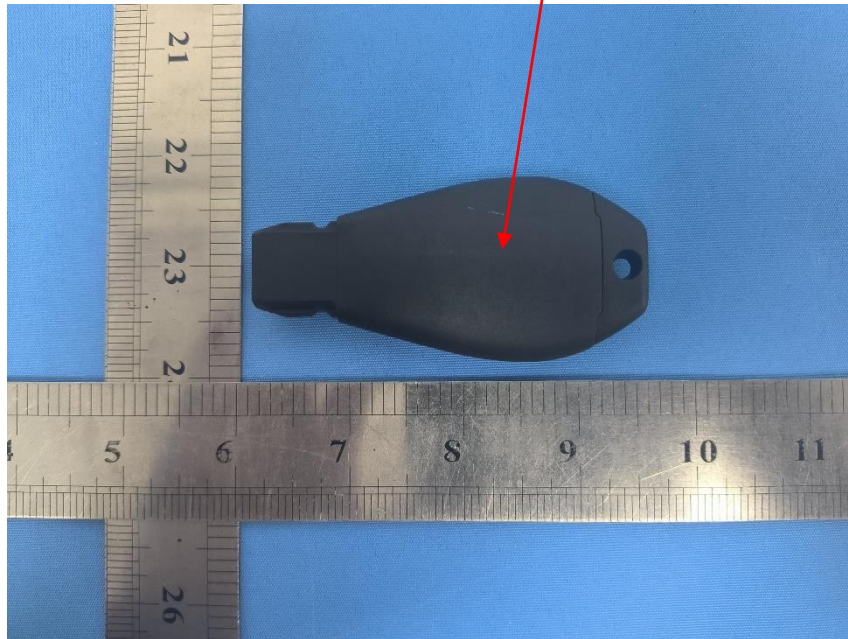

FCC ID:2A5U7-RR130
Model:RR130-G5A
P/N: RR130-IYZ

Remark:It's hard to put FCC statement on the product due to device's irregular appearance. FCC statement will be placed in the user manual which the device is marketed.