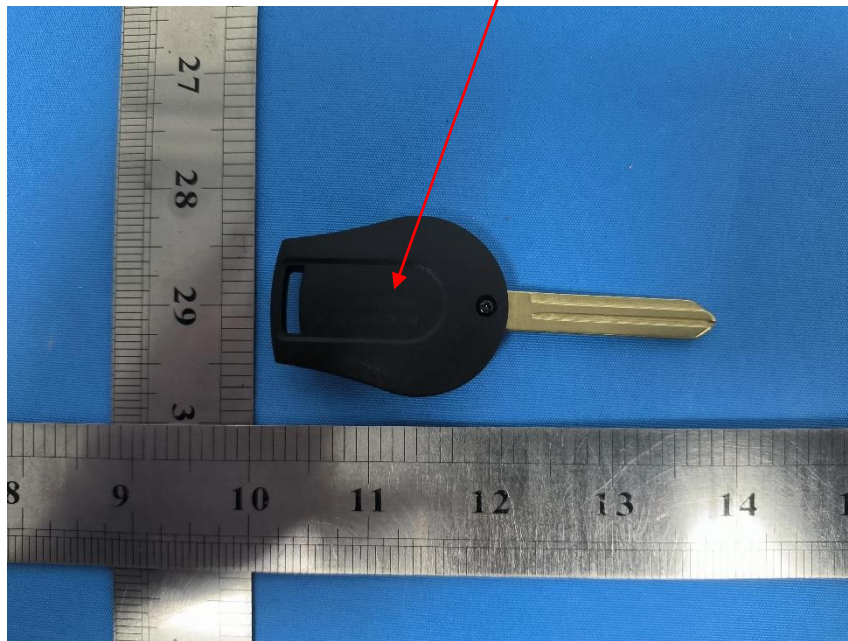

FCC ID:2A5U7-RR129  
Model:RR129-4BT  
P/N: RR129-751

Remark:It's hard to put FCC statement on the product due to device's irregular appearance. FCC statement will be placed in the user manual which the device is marketed.