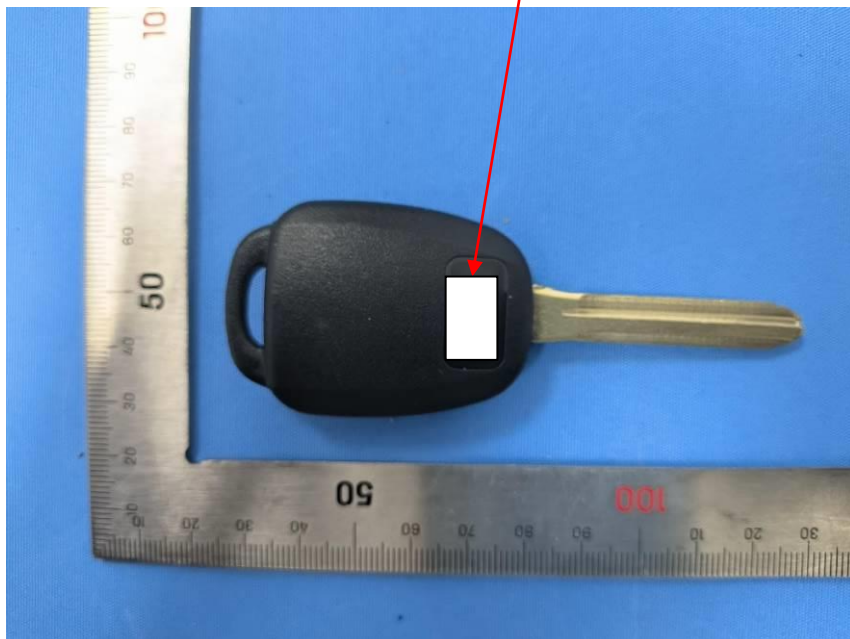

FCC ID:2A5U7-RR127
Model:RR127-4BG
P/N: RR127-BDM

Remark:It's hard to put FCC statement on the product due to device's irregular appearance. FCC statement will be placed in the user manual which the device is marketed.