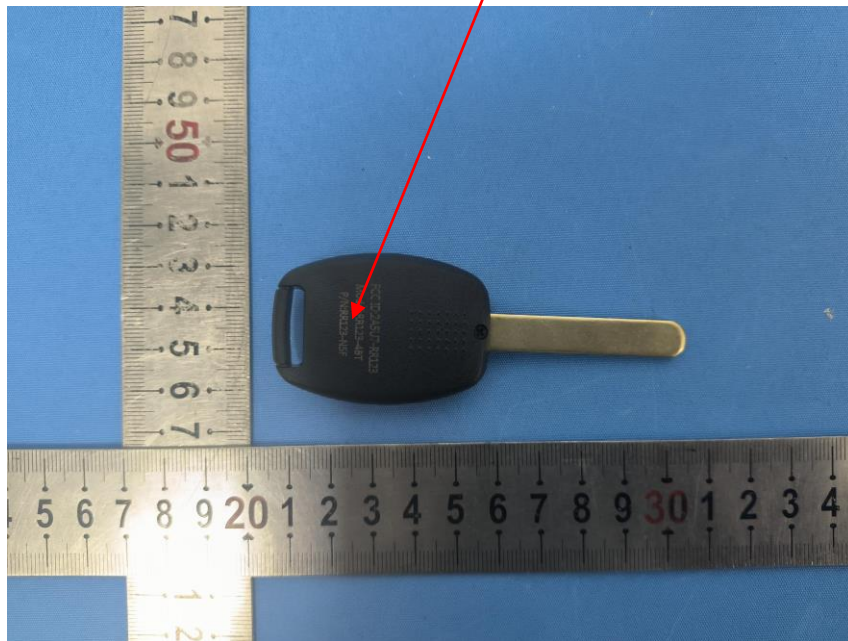

FCC ID:2A5U7-RR123
Model:RR123-4BT
P/N: RR123-N5F

Remark:It's hard to put FCC statement on the product due to device's irregular appearance. FCC statement will be placed in the user manual which the device is marketed.