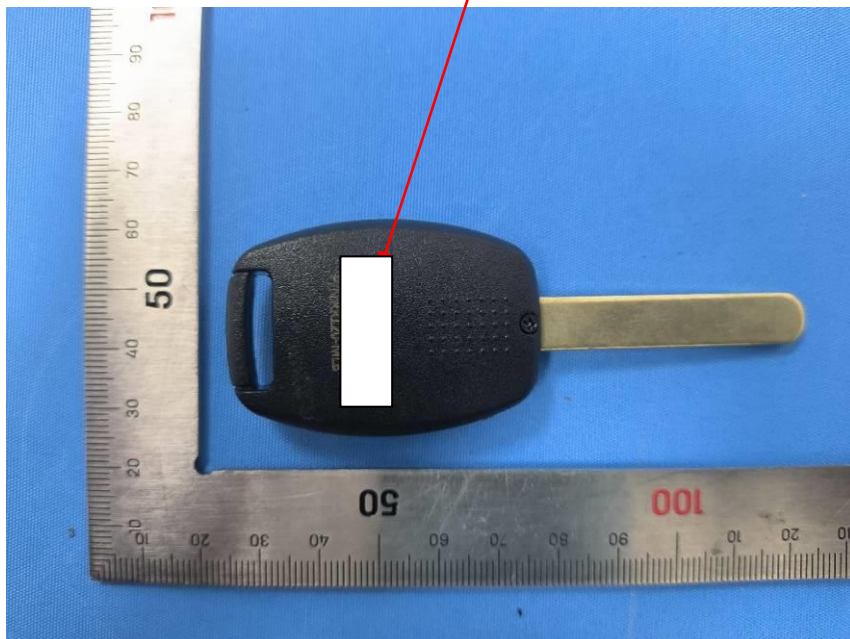

FCC ID: 2A5U7-RR120
Model: RR120-4BT
P/N: RR120-MLB

Remark: It's hard to put FCC statement on the product due to device's irregular appearance. FCC statement will be placed in the user manual which the device is marketed.