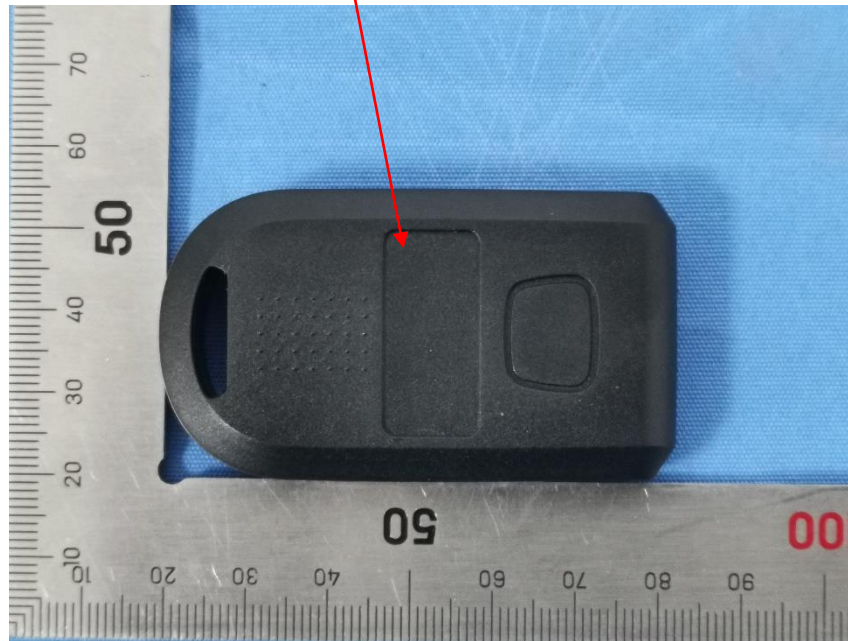

FCC ID: 2A5U7-RR115

Model: RR115-6BT

P/N: RR115-399

Remark: It's hard to put FCC statement on the product due to device's irregular appearance. FCC statement will be placed in the user manual which the device is marketed.