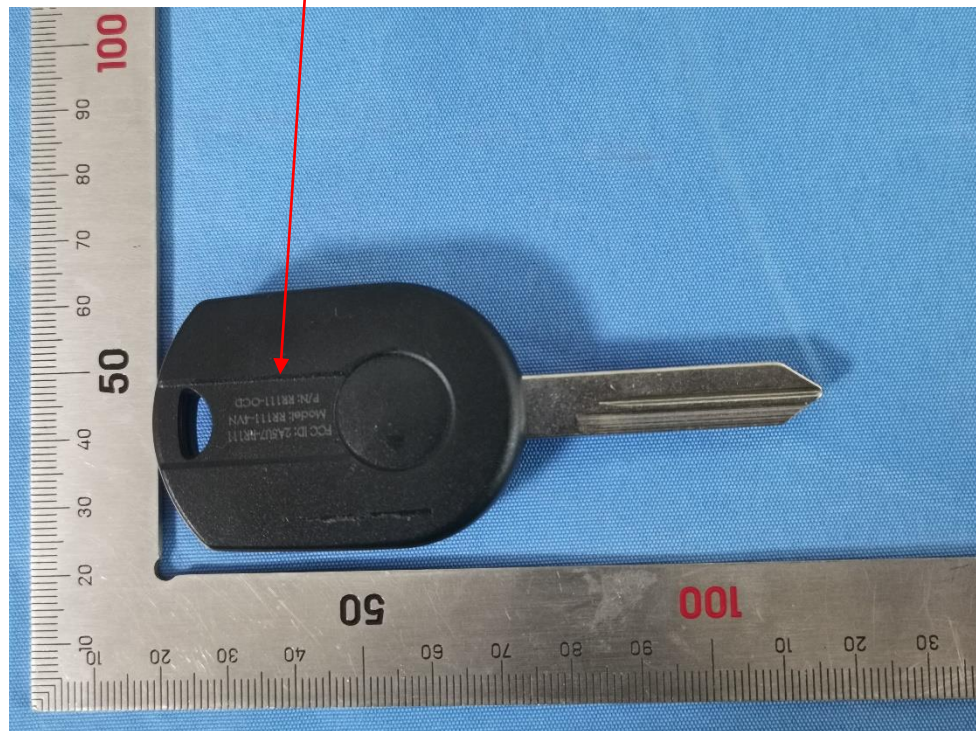

FCC ID: 2A5U7-RR111

Model: RR111-4VN

P/N: RR111-OCD

Remark: It's hard to put FCC statement on the product due to device's irregular appearance. FCC statement will be placed in the user manual which the device is marketed.