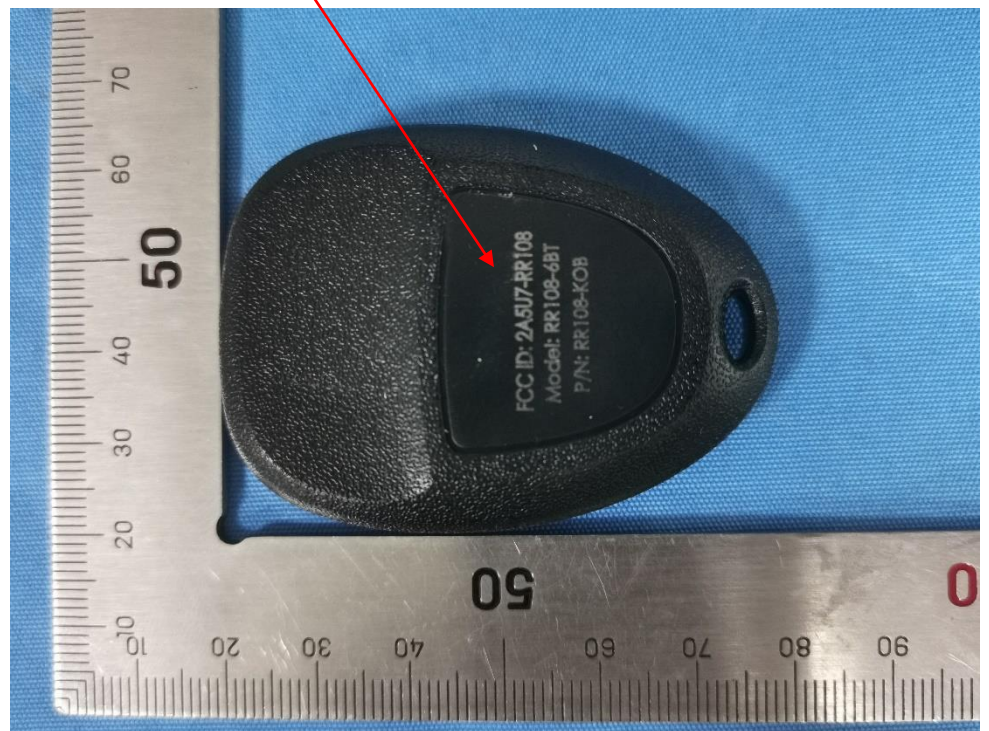

FCC ID: 2A5U7-RR108  
Model: RR108-6BT  
P/N: RR108-KOB

Remark:It's hard to put FCC statement on the product due to device's irregular appearance. FCC statement will be placed in the user manual which the device is marketed.