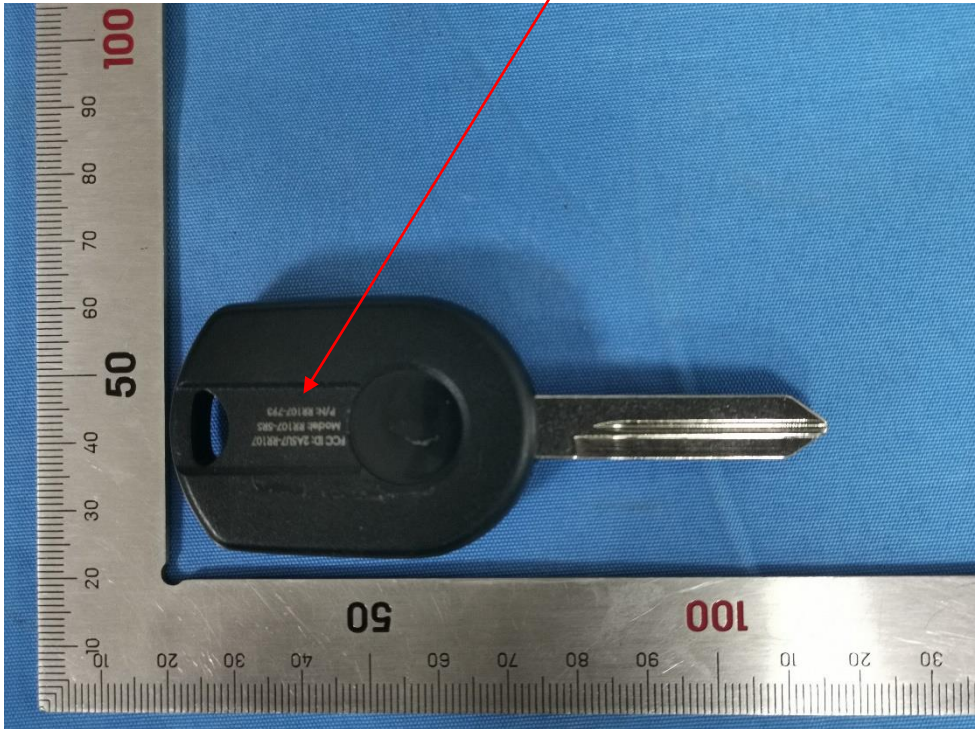

FCC ID: 2A5U7-RR107
Model: RR107-5RS
P/N: RR107-793

Remark:It's hard to put FCC statement on the product due to device's irregular appearance. FCC statement will be placed in the user manual which the device is marketed.