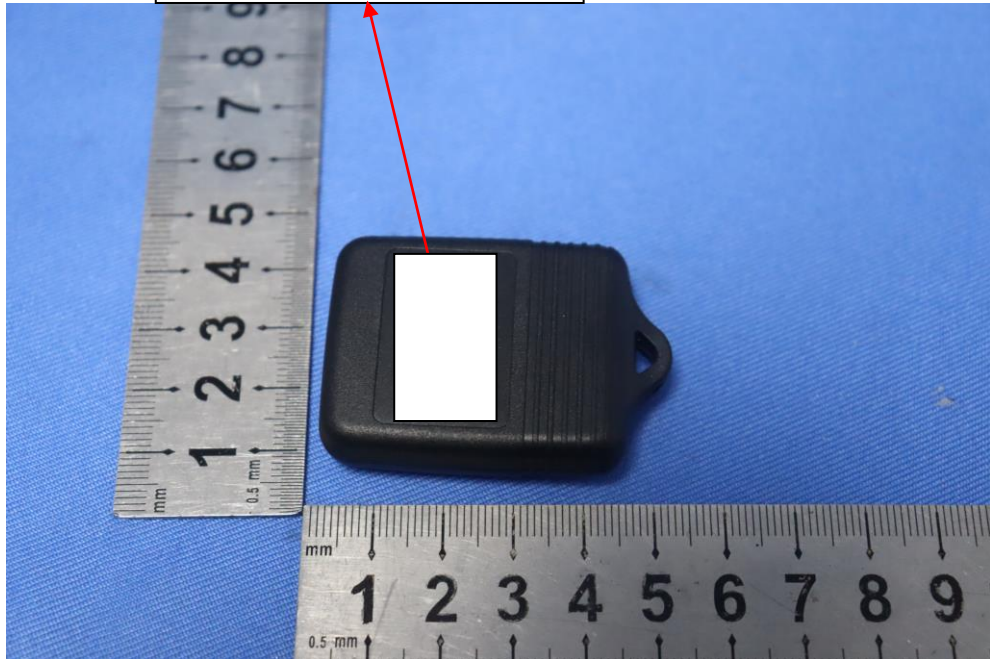

FCC ID:2A5U7-RR102

Model: RR102-4BT

P/N: RR102-345

Remark:It's hard to put FCC statement on the product due to device's irregular appearance. FCC statement will be placed in the user manual which the device is marketed.