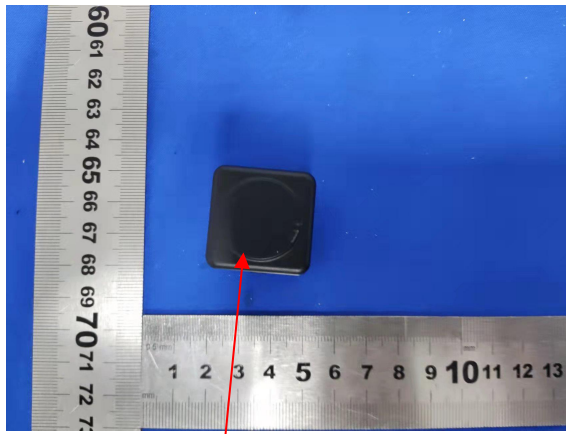

Label and Label Location

L*W: 10mm*7mm

Black font on a white label