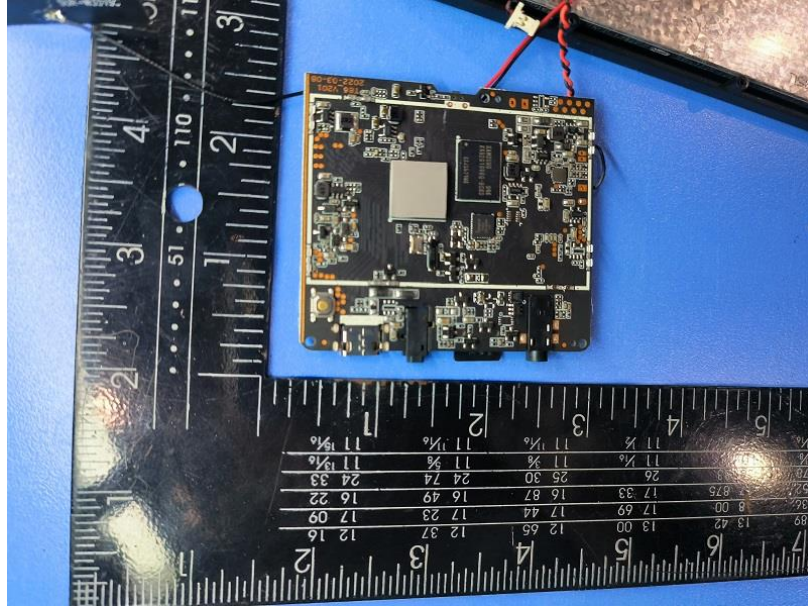

Internal photo

2402-2480MHz
BT Antenna

---END---