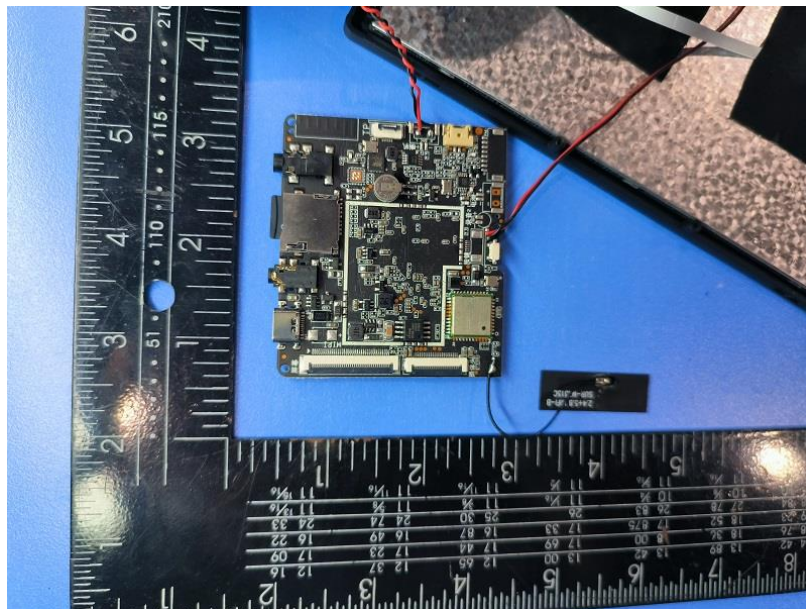

Internal photo

2402-2480MHz
BT Antenna

---END---