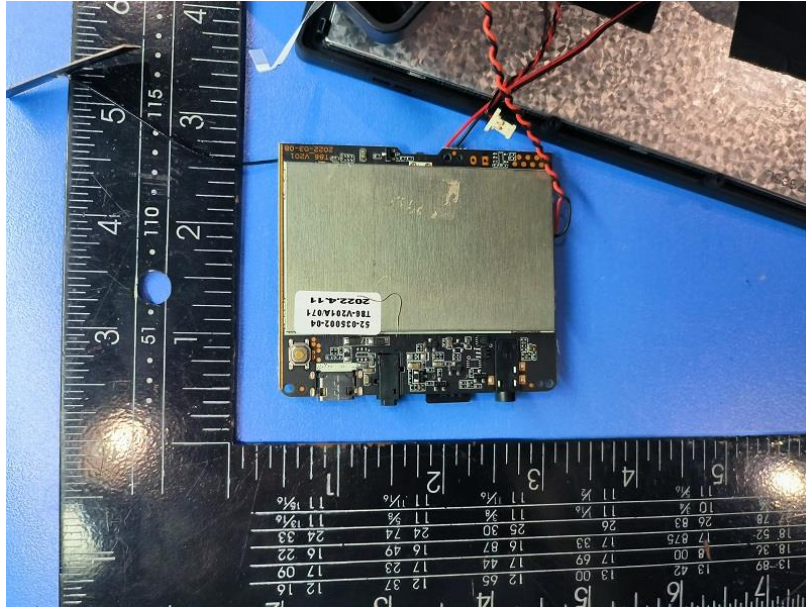

Internal photo

2402-2480MHz
BT Antenna

---END---