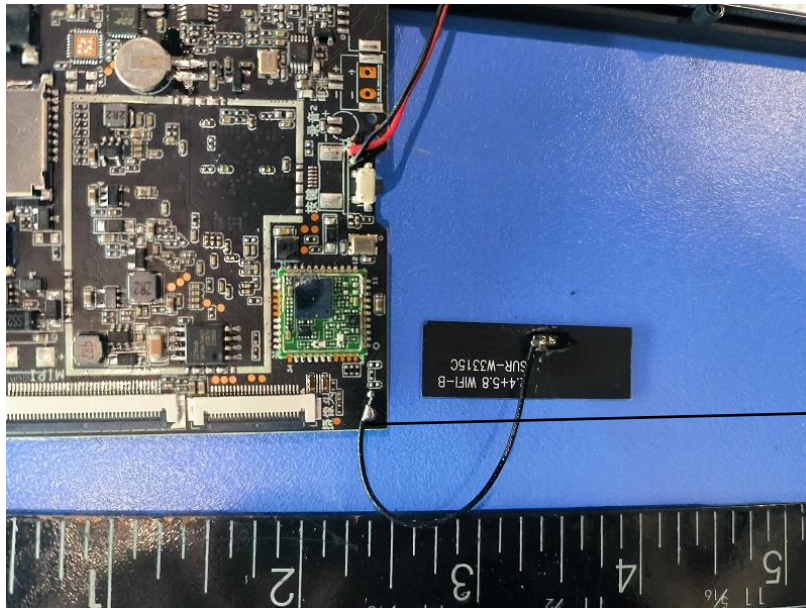

Internal photo

2402-2480MHz
BT Antenna

---END---