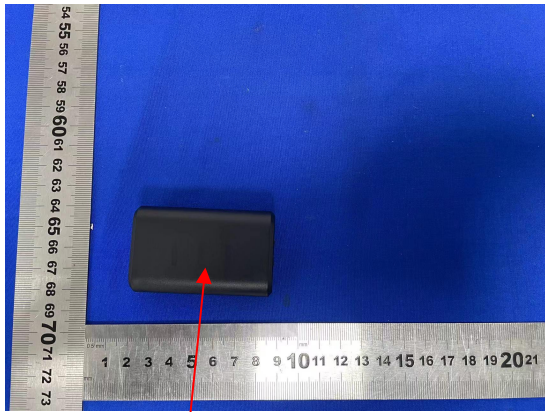

Label and Label Location

L*W: 10mm*7mm

Black font on a white label