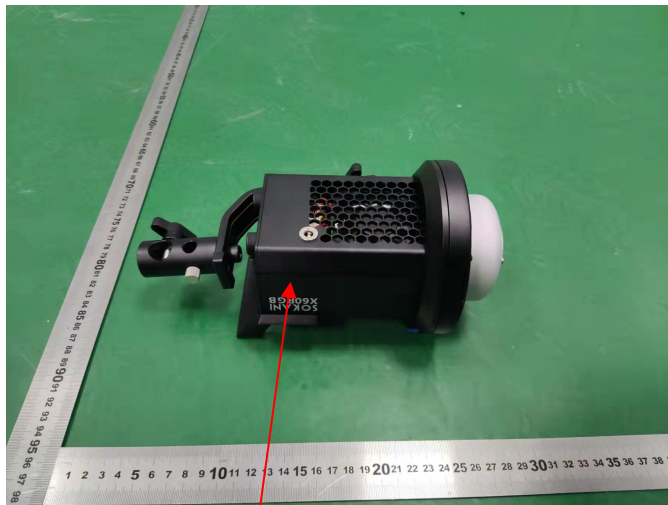

Label and Label Location

FCC ID:2A5SB-X60RGB

L*W: 10mm*7mm

Black font on a white label