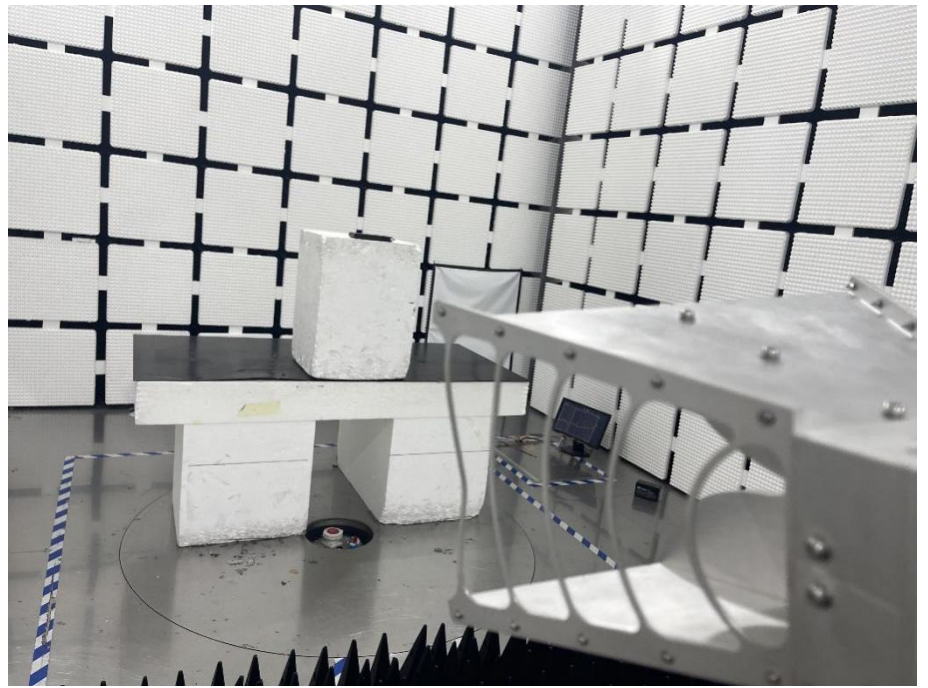

EXHIBIT 4 - TEST SETUP PHOTOGRAPHS

Conducted Emission Test Setup

Radiation Emission Test Setup (Below 30MHz)

Radiation Emission Test Setup (30MHz to 1GHz)

Radiation Emission Test Setup (1GHz to 18GHz)

**Radiation Emission Test
Setup (Above 18GHz)**