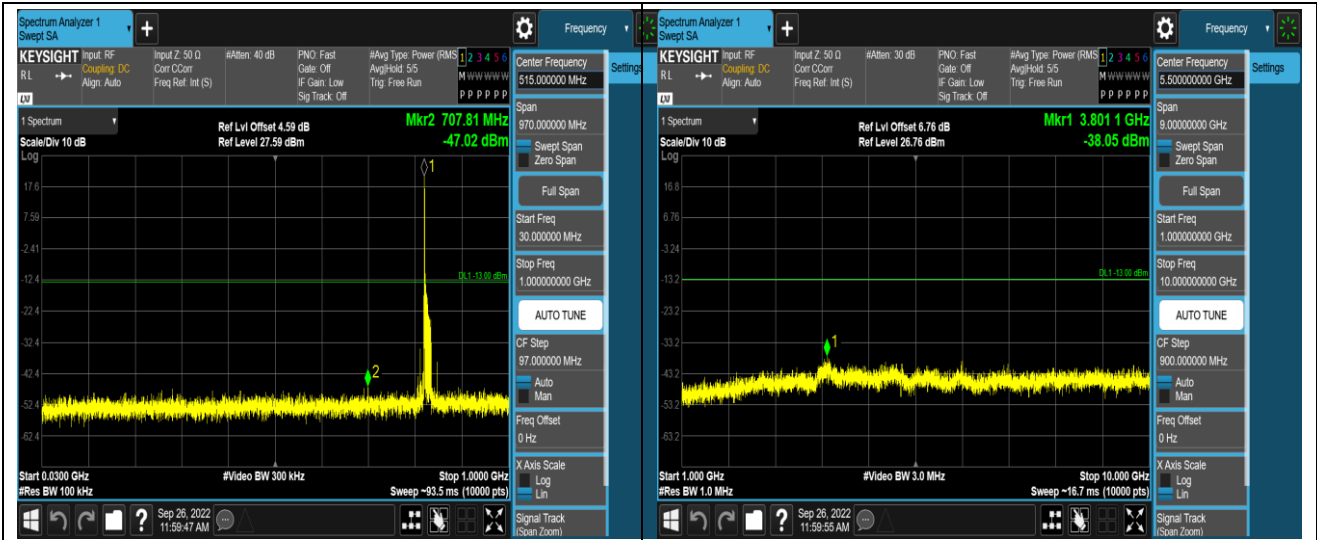

Band26-15MHz-QPSK-26915-1RB#0-Range1:30~1000MHz

Band26-15MHz-QPSK-26915-1RB#0-Range2:1000~10000MHz