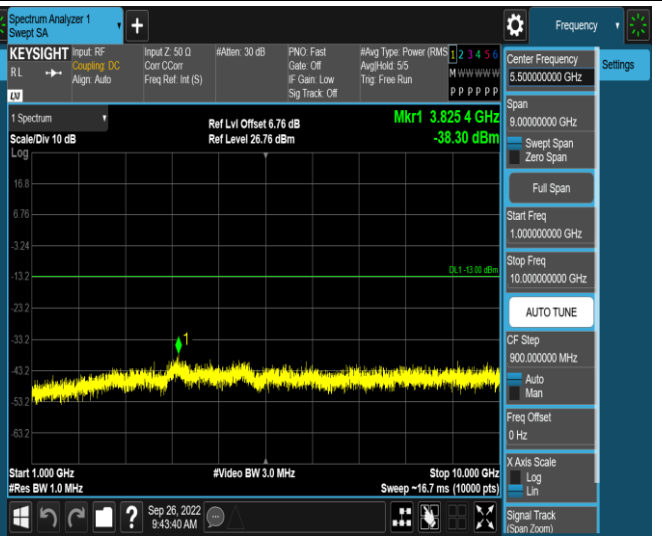

Band17-5MHz-QPSK-23825-1RB#0-Range1:30~1000MHz

Band17-5MHz-QPSK-23825-1RB#0-Range2:1000~10000MHz

Band17-5MHz-16QAM-23755-1RB#0-Range1:30~1000MHz

Band17-5MHz-16QAM-23755-1RB#0-Range2:1000~10000MHz

Band17-10MHz-QPSK-23790-1RB#0-Range1:30~1000MHz