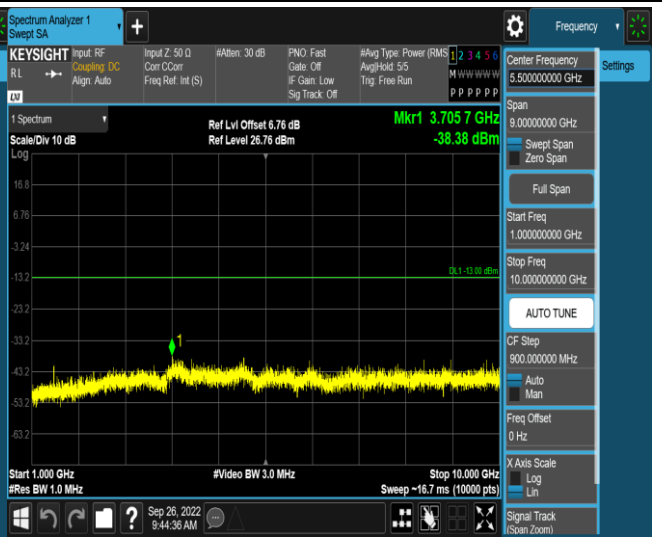

Band17-5MHz-QPSK-23825-1RB#0-Range1:30~1000MHz

Band17-5MHz-QPSK-23825-1RB#0-Range2:1000~10000MHz

Band17-5MHz-16QAM-23755-1RB#0-Range1:30~1000MHz

Band17-5MHz-16QAM-23755-1RB#0-Range2:1000~10000MHz

Band17-10MHz-QPSK-23790-1RB#0-Range1:30~1000MHz