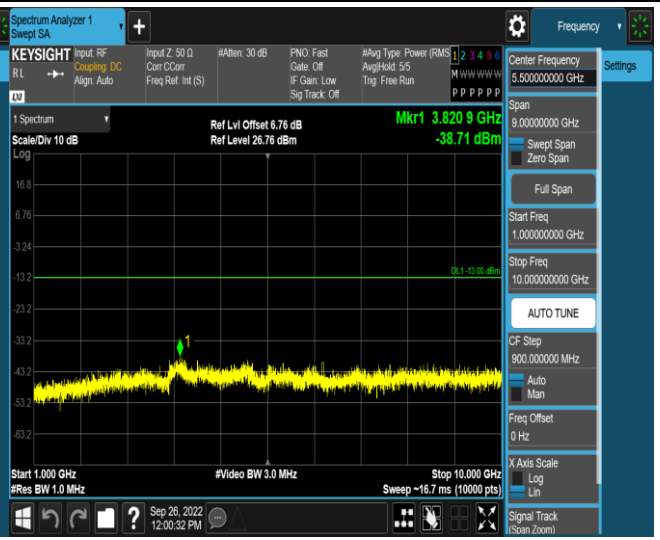

Band26-1.4MHz-16QAM-27033-1RB#0-Range2:1000  
~10000MHz

Band26-15MHz-QPSK-26915-1RB#0-Range1:30~1000MHz

Band26-15MHz-QPSK-26915-1RB#0-Range2:1000~10000MHz

Band26-15MHz-QPSK-26965-1RB#0-Range1:30~1000MHz

Band26-15MHz-QPSK-26965-1RB#0-Range2:1000~10000MHz