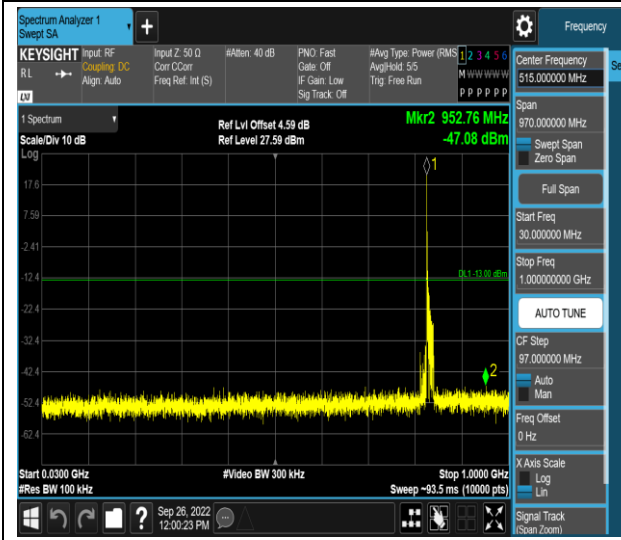

Band26-1.4MHz-16QAM-27033-1RB#0-Range2:1000  
~10000MHz

Band26-15MHz-QPSK-26915-1RB#0-Range1:30~1000MHz

Band26-15MHz-QPSK-26915-1RB#0-Range2:1000~10000MHz

Band26-15MHz-QPSK-26965-1RB#0-Range1:30~1000MHz

Band26-15MHz-QPSK-26965-1RB#0-Range2:1000~10000MHz