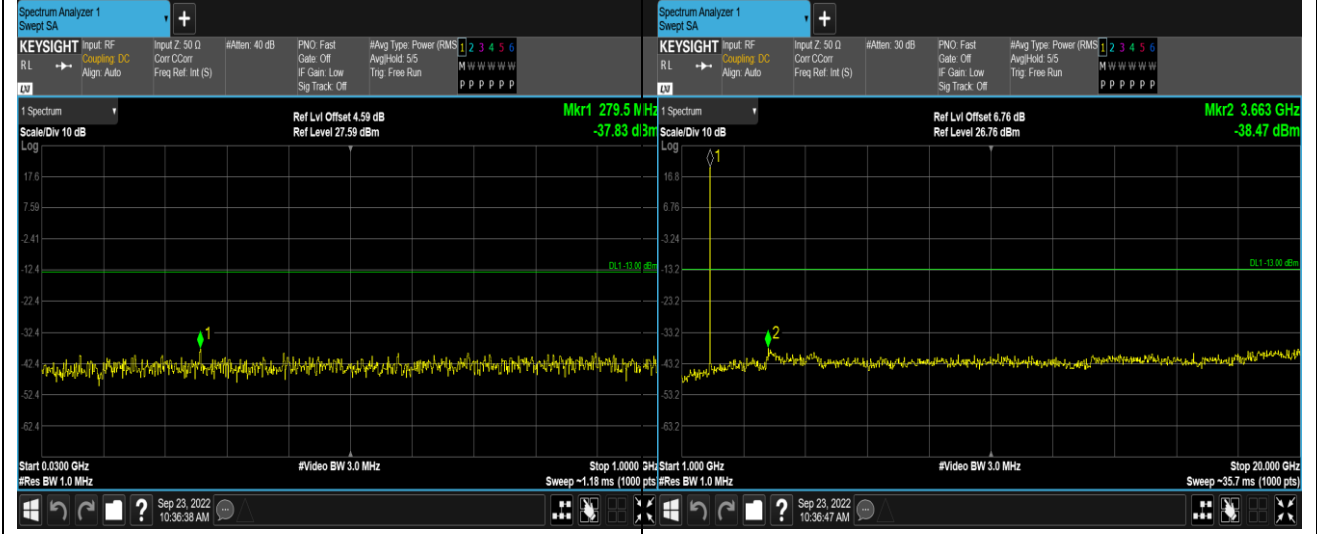

Band2-1.4MHz-16QAM-18900-1RB#0-Range1:30~1000MHz

Band2-1.4MHz-16QAM-18900-1RB#0-Range2:1000~20000MHz