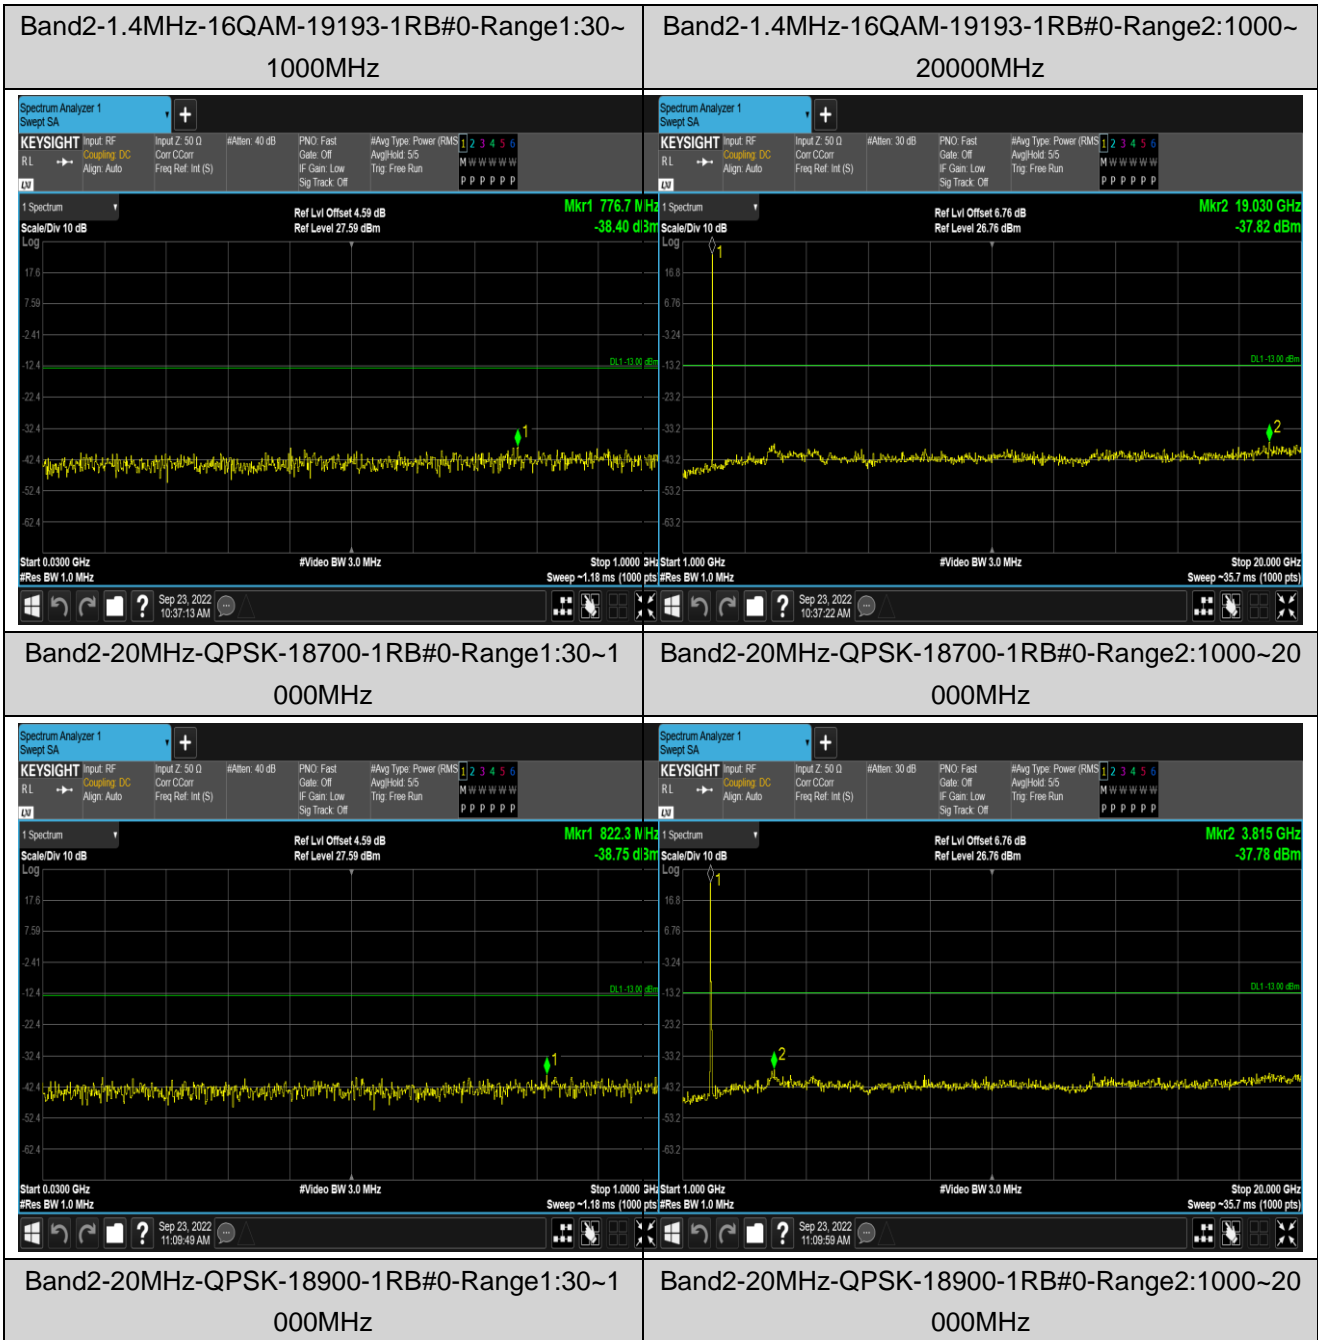

Remark: All bandwidth and all modulation had been tested, but only the worst case data displayed in this report.

Test Graphs

Band2-1.4MHz-16QAM-18607-1RB#0-Range1:30~1000MHz

Band2-1.4MHz-16QAM-18607-1RB#0-Range2:1000~20000MHz

Band2-1.4MHz-16QAM-18900-1RB#0-Range1:30~1000MHz

Band2-1.4MHz-16QAM-18900-1RB#0-Range2:1000~20000MHz

Band2-20MHz-QPSK-19100-1RB#0-Range1:30~1000MHz

Band2-20MHz-QPSK-19100-1RB#0-Range2:1000~20000MHz

Band2-20MHz-16QAM-18700-1RB#0-Range1:30~1000MHz