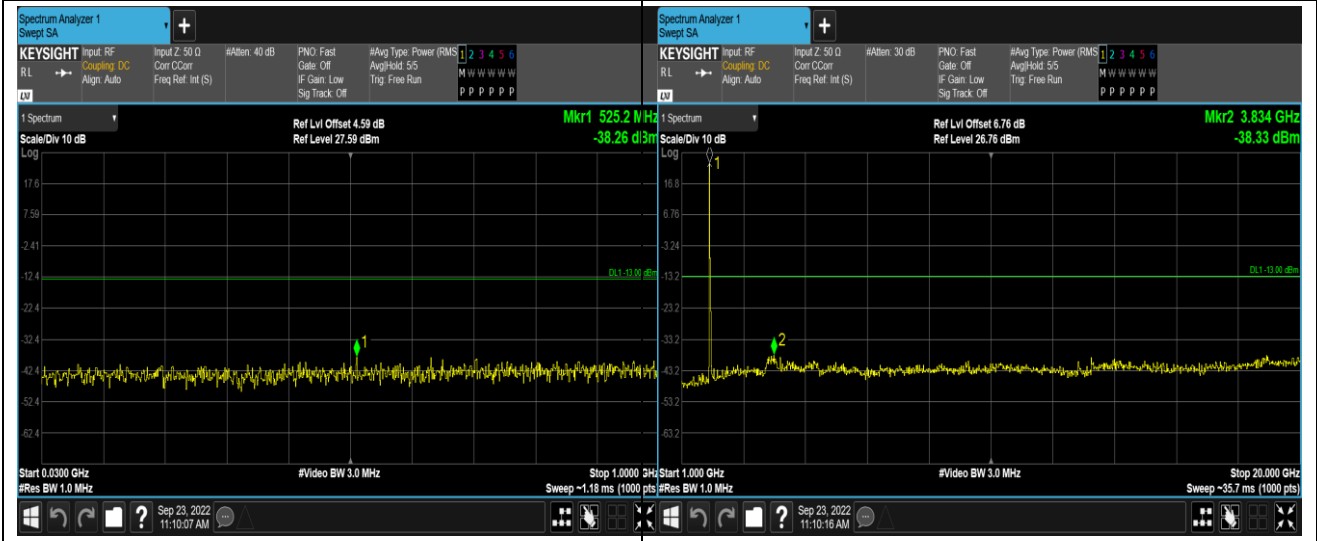

Band2-20MHz-16QAM-18700-1RB#0-Range1:30~1000MHz

Band2-20MHz-16QAM-18700-1RB#0-Range2:1000~20000MHz