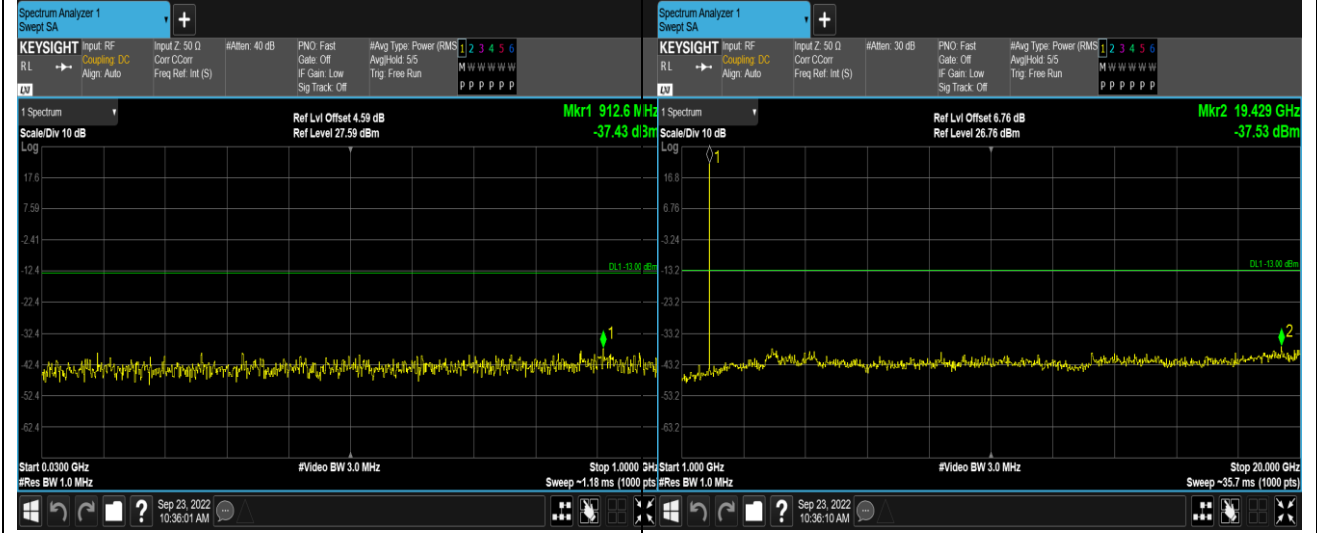

Remark: All bandwidth and all modulation had been tested, but only the worst case data displayed in this report.

Test Graphs

Band2-1.4MHz-16QAM-18607-1RB#0-Range1:30~1000MHz

Band2-1.4MHz-16QAM-18607-1RB#0-Range2:1000~20000MHz