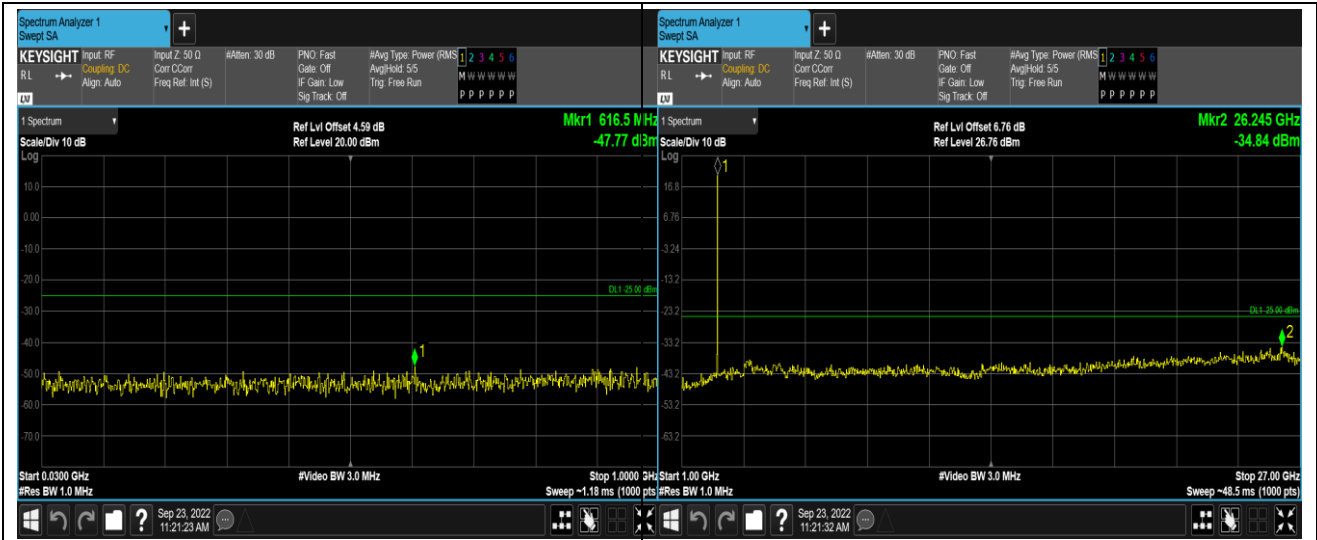

Band7-5MHz-QPSK-21100-1RB#0-Range2:1000~270
00MHz

Band7-5MHz-QPSK-21100-1RB#0-Range1:30~100
00MHz