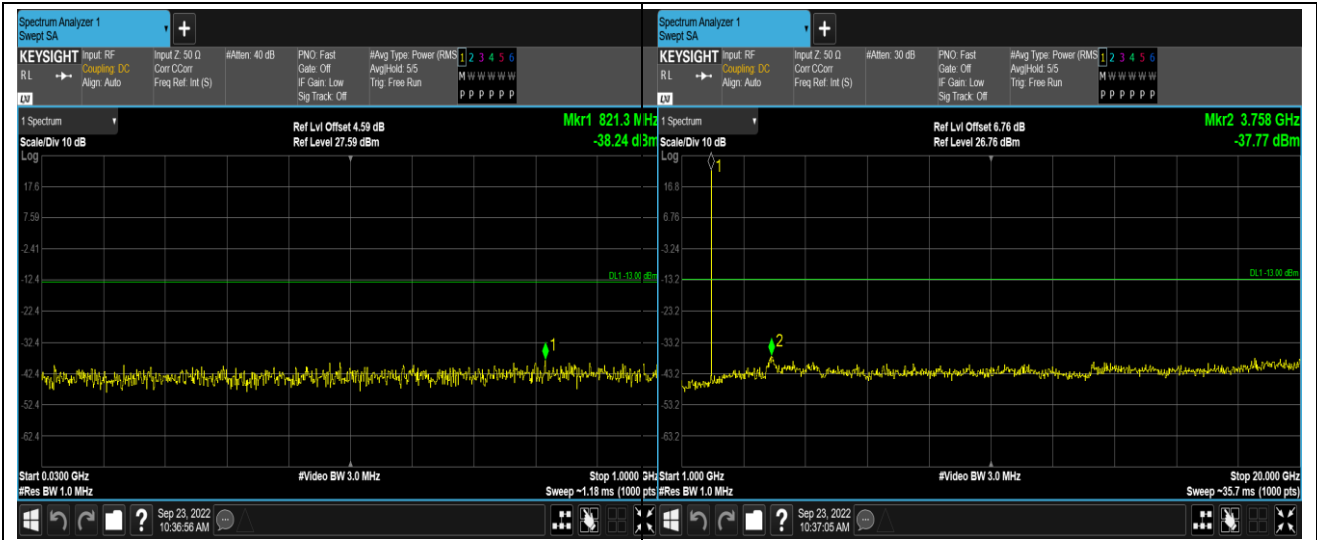

Band2-1.4MHz-16QAM-18607-1RB#0-Range2:1000~20000MHz

Band2-1.4MHz-16QAM-18607-1RB#0-Range1:30~1000MHz