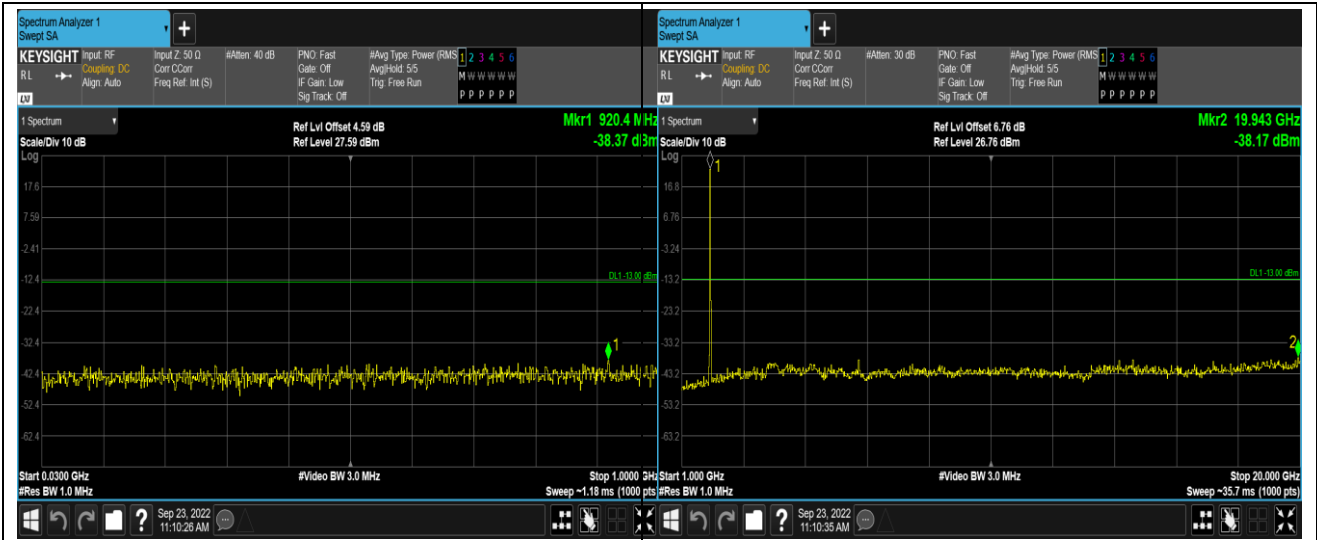

Band2-20MHz-QPSK-19100-1RB#0-Range2:1000~20000MHz

Band2-20MHz-QPSK-19100-1RB#0-Range1:30~1000MHz