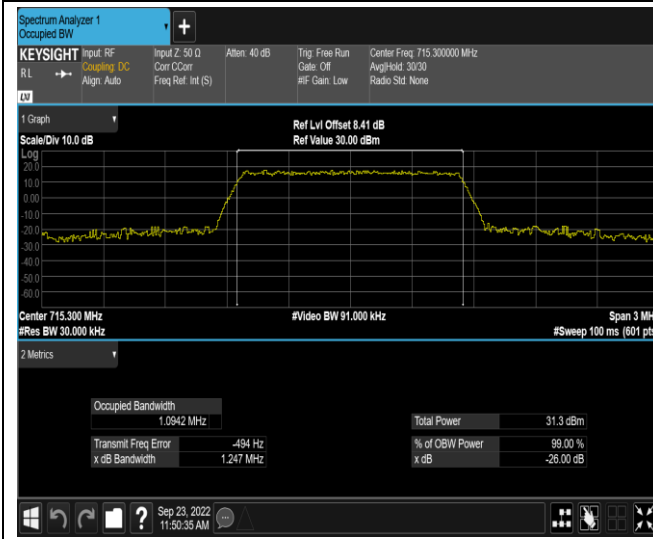

Band12-1.4MHz-QPSK-23173-6RB#0

Band12-1.4MHz-16QAM-23095-6RB#0