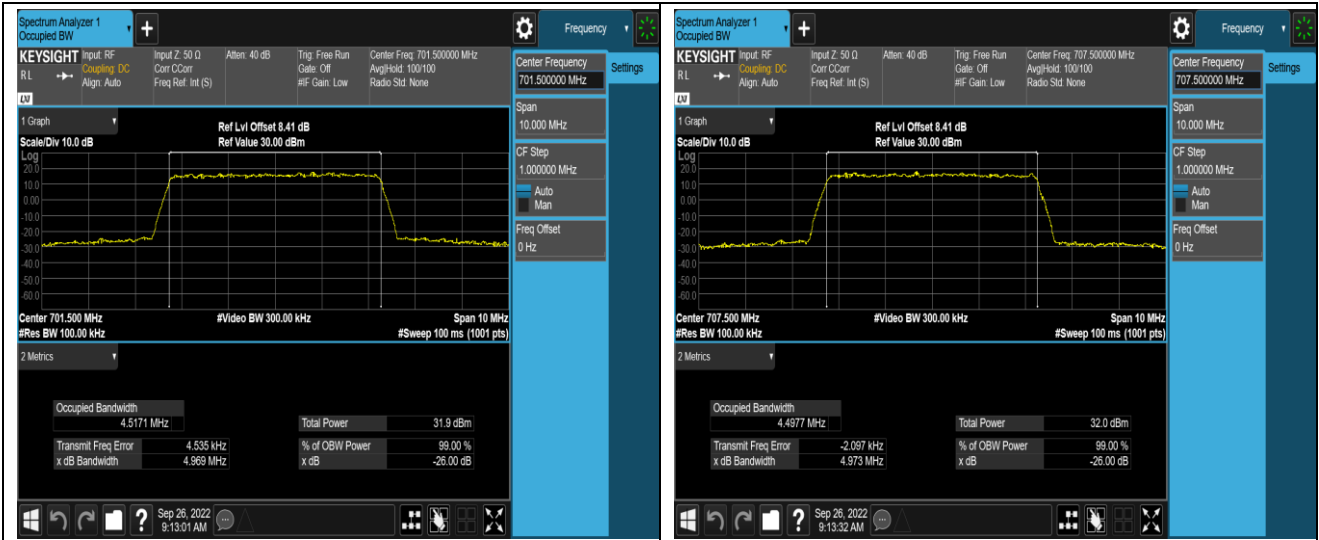

Band12-5MHz-QPSK-23035-25RB#0

Band12-5MHz-QPSK-23095-25RB#0

Band12-5MHz-QPSK-23155-25RB#0

Band12-5MHz-16QAM-23035-25RB#0