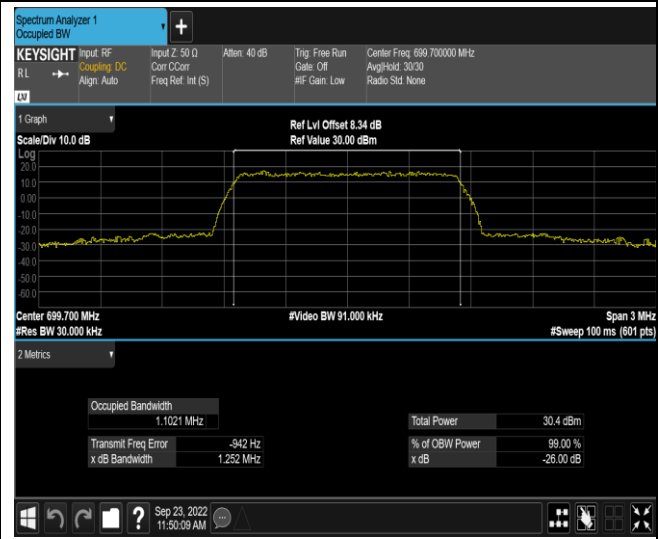

Band12-1.4MHz-16QAM-23017-6RB#0

Band12-1.4MHz-16QAM-23173-6RB#0