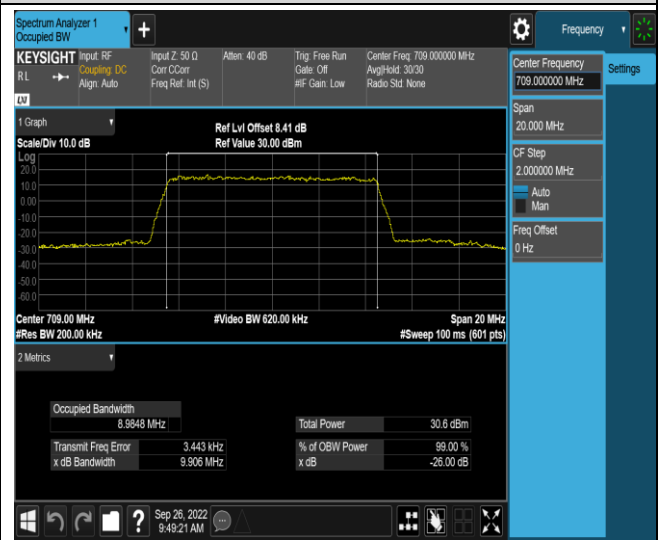

Band12-5MHz-16QAM-23155-25RB#0

Band12-10MHz-QPSK-23060-50RB#0

Band12-10MHz-QPSK-23095-50RB#0

Band17-10MHz-QPSK-23800-50RB#0

Band17-10MHz-16QAM-23780-50RB#0

Band17-10MHz-16QAM-23790-50RB#0

Band17-10MHz-16QAM-23800-50RB#0