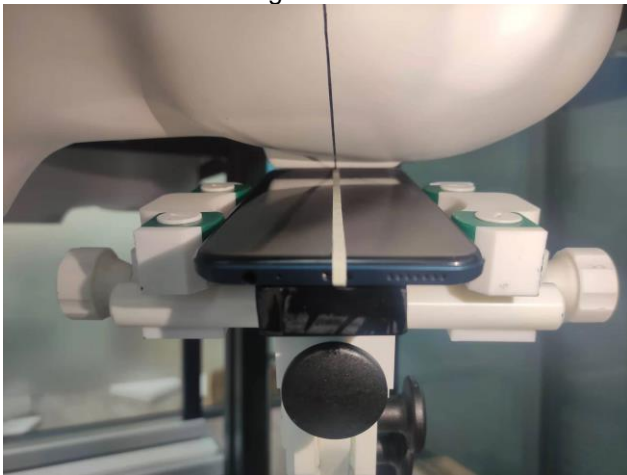

EUT Photos (Model: S661LS)

EUT Antenna Locations

LTE Diversity ANT

SAR Test Setup Photos

Head

Right Cheek

Right Tilted

Left Cheek

Left Tilted

Body

Front side (10mm)

Back side(10mm)

Left side(10mm)

Right side(10mm)

Top side(10mm)