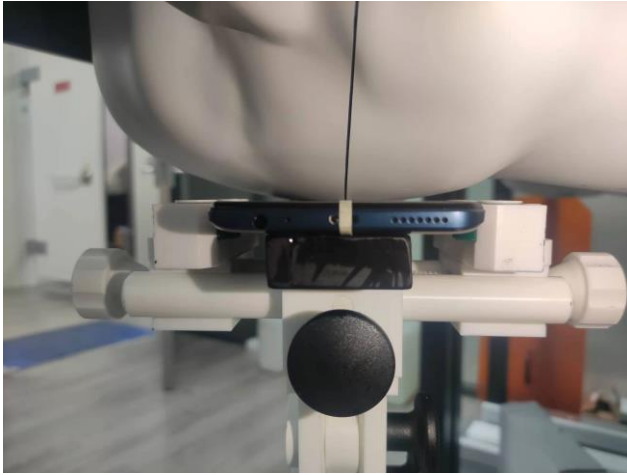

EUT Photos (Model: S661LS)

EUT Antenna Locations

LTE Diversity ANT

SAR Test Setup Photos

Head

Right Cheek

Right Tilted

Left Cheek

Left Tilted

Body

Front side (10mm)

Back side(10mm)

Left side(10mm)

Right side(10mm)

Top side(10mm)