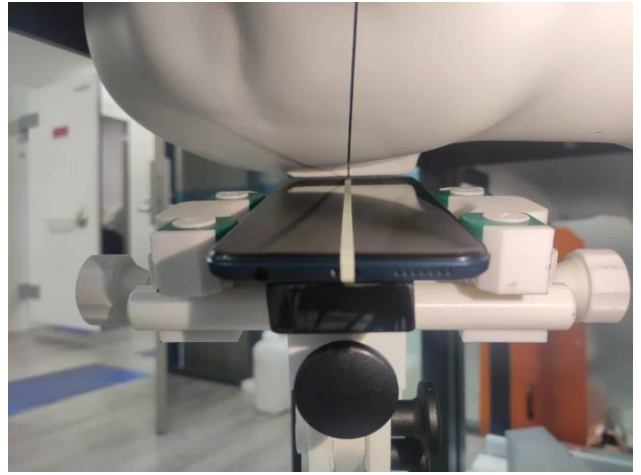

EUT Photos (Model: S661LS)

EUT Antenna Locations

LTE Diversity ANT

SAR Test Setup Photos

Head

Right Cheek

Right Tilted

Left Cheek

Left Tilted

Body

Front side (10mm)

Back side(10mm)

Left side(10mm)

Right side(10mm)

Top side(10mm)