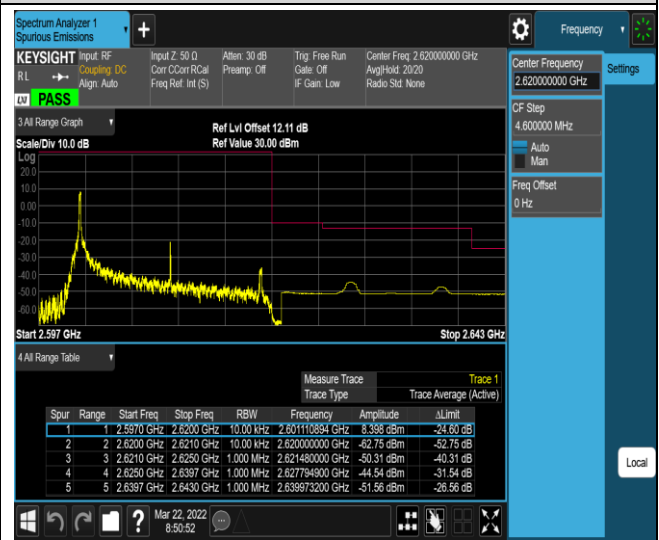

Band38-20MHz-16QAM-38150-1RB#0

Band38-20MHz-16QAM-38150-100RB#0