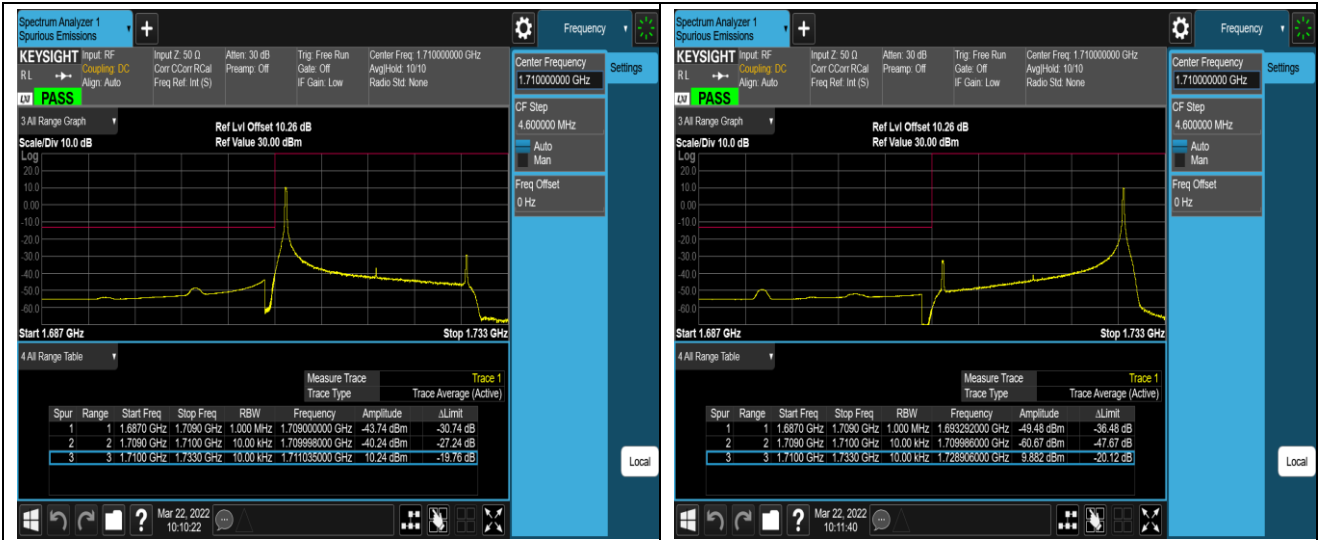

Band66-20MHz-QPSK-132072-100RB#0

Band66-20MHz-QPSK-132572-1RB#0