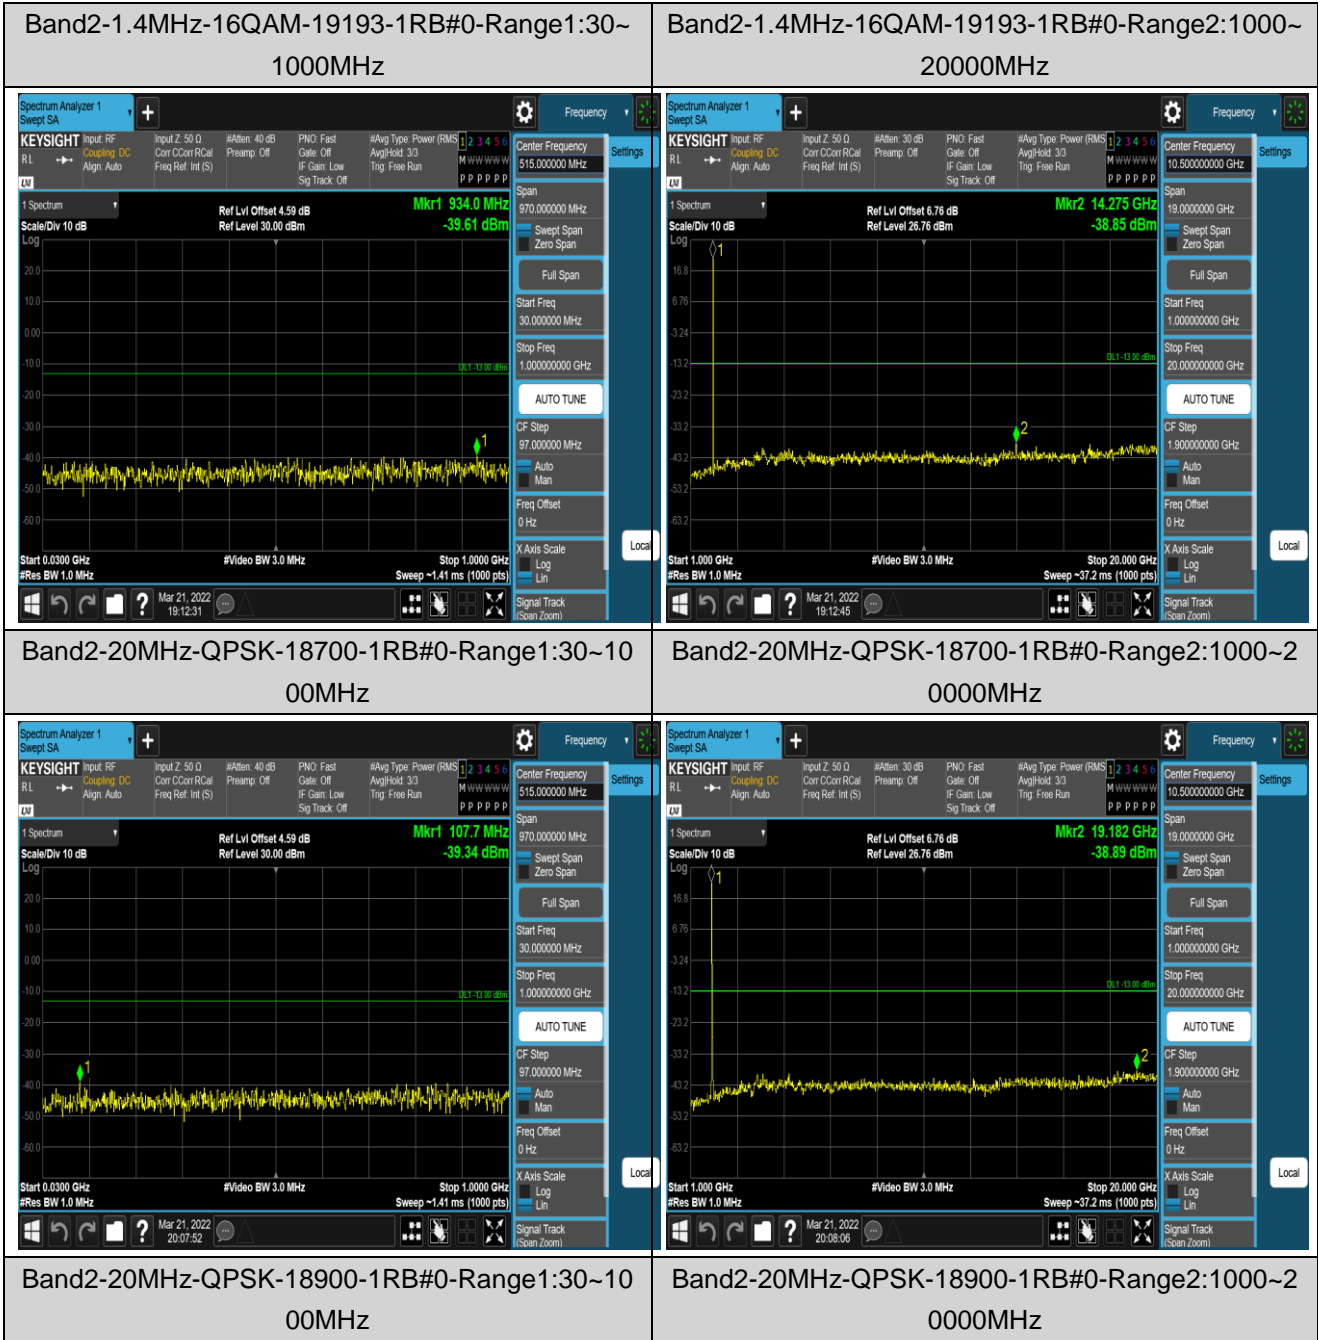

Remark: All bandwidth and all modulation had been tested, but only the worst case data displayed in this report.

Test Graphs

Band2-1.4MHz-16QAM-18607-1RB#0-Range1:30~1000MHz

Band2-1.4MHz-16QAM-18607-1RB#0-Range2:1000~20000MHz

Band2-1.4MHz-16QAM-18900-1RB#0-Range1:30~1000MHz

Band2-1.4MHz-16QAM-18900-1RB#0-Range2:1000~20000MHz

Band2-20MHz-QPSK-19100-1RB#0-Range1:30~1000MHz

Band2-20MHz-QPSK-19100-1RB#0-Range2:1000~20000MHz

Band2-20MHz-16QAM-18700-1RB#0-Range1:30~1000MHz

Band2-20MHz-16QAM-18700-1RB#0-Range2:1000~20000MHz