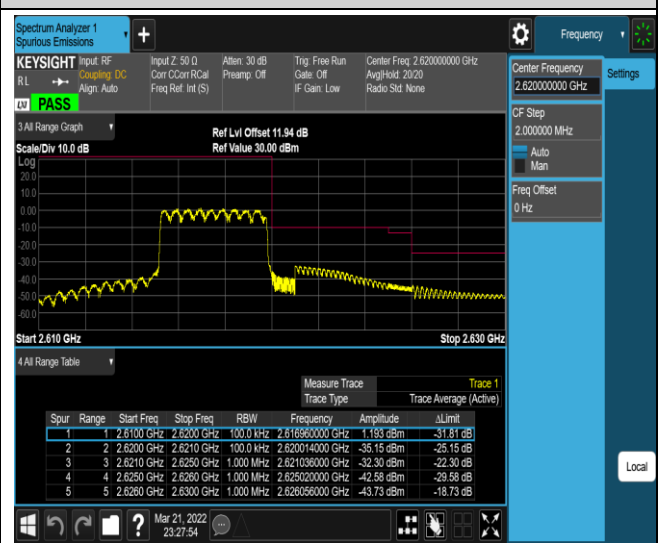

Band38-5MHz-16QAM-37775-25RB#0

Band38-5MHz-16QAM-38225-1RB#0

Band38-5MHz-16QAM-38225-1RB#24

Band38-5MHz-16QAM-38225-25RB#0

Band38-20MHz-QPSK-37850-1RB#0

Band38-20MHz-QPSK-37850-1RB#99

Band38-20MHz-QPSK-37850-100RB#0