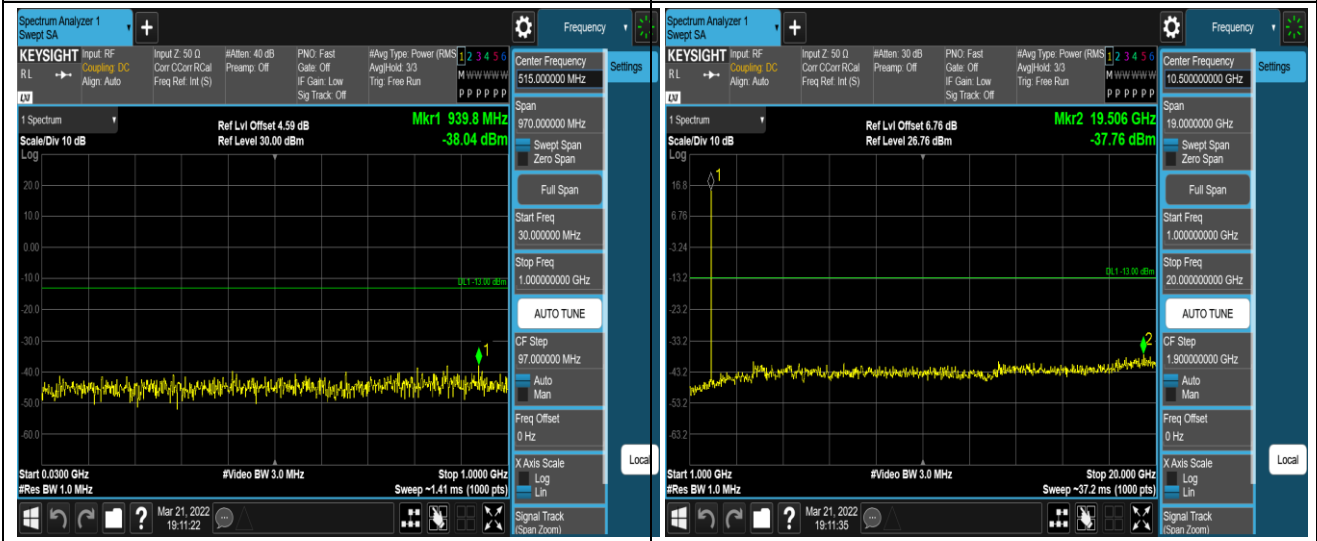

Remark: All bandwidth and all modulation had been tested, but only the worst case data displayed in this report.

Test Graphs

Band2-1.4MHz-16QAM-18607-1RB#0-Range1:30~1000MHz

Band2-1.4MHz-16QAM-18607-1RB#0-Range2:1000~20000MHz

Band2-1.4MHz-16QAM-18900-1RB#0-Range1:30~1000MHz

Band2-1.4MHz-16QAM-18900-1RB#0-Range2:1000~20000MHz

Band2-20MHz-QPSK-19100-1RB#0-Range1:30~1000MHz

Band2-20MHz-QPSK-19100-1RB#0-Range2:1000~20000MHz

Band2-20MHz-16QAM-18700-1RB#0-Range1:30~1000MHz