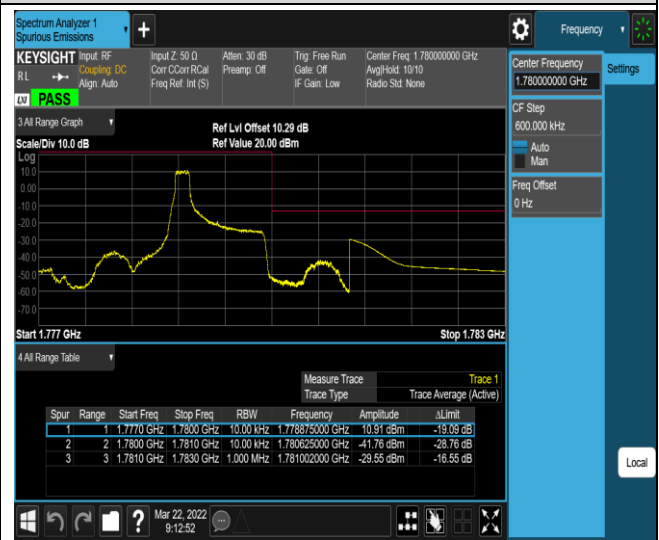

Band38-20MHz-16QAM-38150-1RB#99

Band38-20MHz-16QAM-38150-100RB#0

Band66-1.4MHz-QPSK-131979-1RB#0

Band66-1.4MHz-QPSK-131979-1RB#5

Band66-1.4MHz-QPSK-131979-6RB#0

Band66-1.4MHz-QPSK-132665-1RB#0

Band66-1.4MHz-QPSK-132665-1RB#5