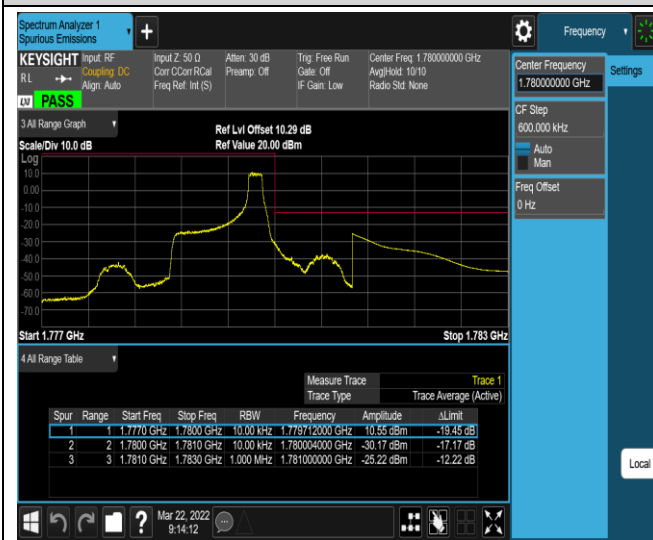

Band66-1.4MHz-QPSK-132665-1RB#5

Band66-1.4MHz-16QAM-131979-1RB#0