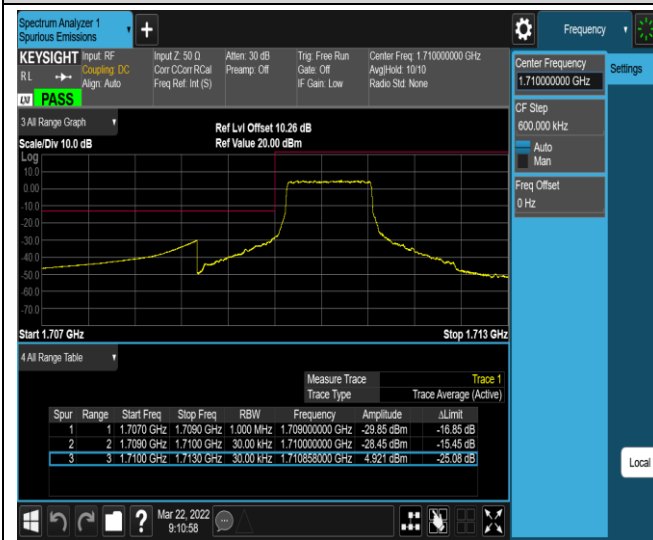

Band38-20MHz-16QAM-38150-1RB#99

Band38-20MHz-16QAM-38150-100RB#0

Band66-1.4MHz-QPSK-131979-1RB#0

Band66-1.4MHz-QPSK-131979-1RB#5

Band66-1.4MHz-QPSK-131979-6RB#0

Band66-1.4MHz-QPSK-132665-1RB#0

Band66-1.4MHz-QPSK-132665-1RB#5