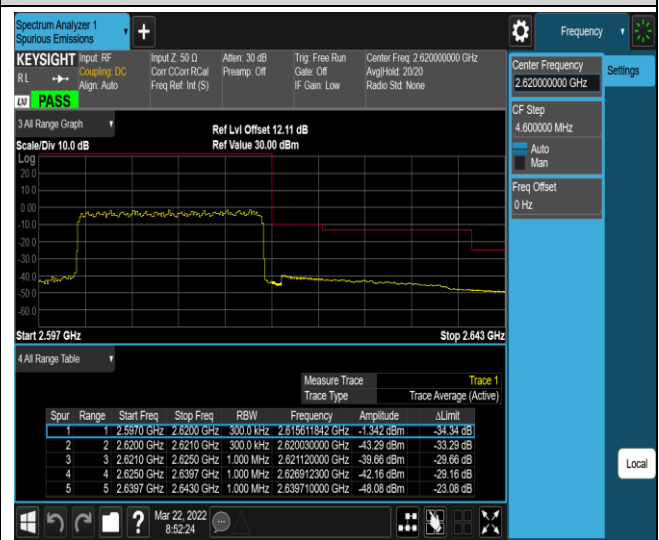

Band38-20MHz-16QAM-38150-100RB#0

Band66-1.4MHz-QPSK-131979-1RB#5