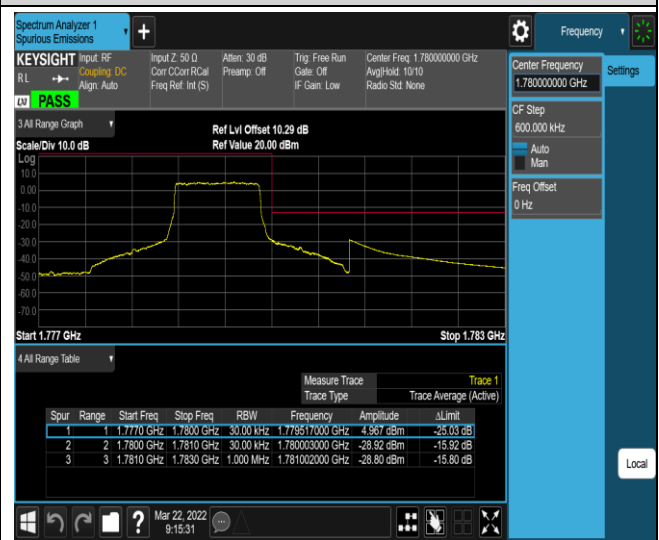

Band66-1.4MHz-QPSK-132665-6RB#0

Band66-1.4MHz-16QAM-131979-1RB#5