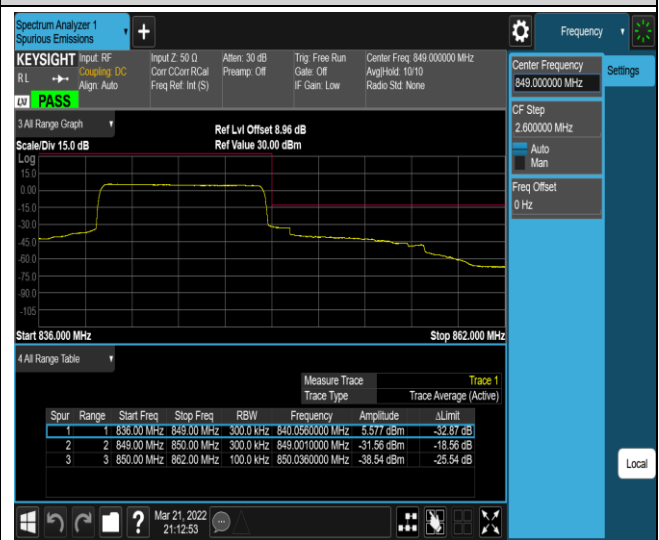

Band5-10MHz-QPSK-20450-50RB#0

Band5-10MHz-QPSK-20600-1RB#0

Band5-10MHz-QPSK-20600-1RB#49

Band5-10MHz-QPSK-20600-50RB#0

Band5-10MHz-16QAM-20450-1RB#0

Band5-10MHz-16QAM-20450-1RB#49

Band5-10MHz-16QAM-20450-50RB#0

Band5-10MHz-16QAM-20600-1RB#0

Band5-10MHz-16QAM-20600-1RB#49

Band5-10MHz-16QAM-20600-50RB#0

Band7-5MHz-QPSK-20775-1RB#0

Band7-5MHz-QPSK-20775-1RB#24

Band7-5MHz-QPSK-20775-25RB#0

Band7-5MHz-QPSK-21425-1RB#0

Band7-5MHz-QPSK-21425-1RB#24