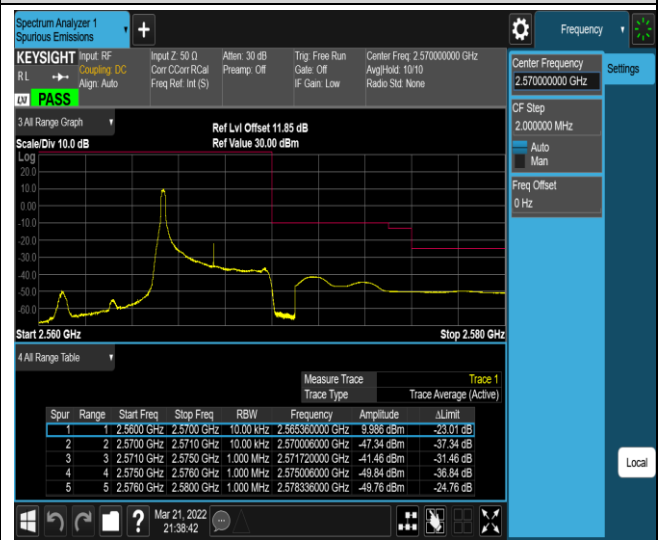

Band7-5MHz-QPSK-21425-25RB#0

Band7-5MHz-16QAM-20775-1RB#0

Band7-5MHz-16QAM-20775-1RB#24

Band7-5MHz-16QAM-20775-25RB#0

Band7-5MHz-16QAM-21425-1RB#0

Band7-5MHz-16QAM-21425-1RB#24

Band7-5MHz-16QAM-21425-25RB#0