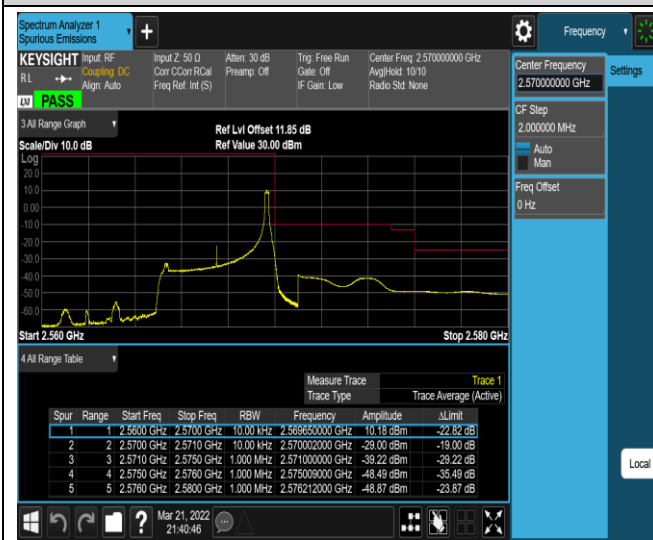

Band7-5MHz-QPSK-21425-25RB#0

Band7-5MHz-16QAM-20775-1RB#0

Band7-5MHz-16QAM-20775-1RB#24

Band7-5MHz-16QAM-20775-25RB#0

Band7-5MHz-16QAM-21425-1RB#0

Band7-5MHz-16QAM-21425-1RB#24

Band7-5MHz-16QAM-21425-25RB#0