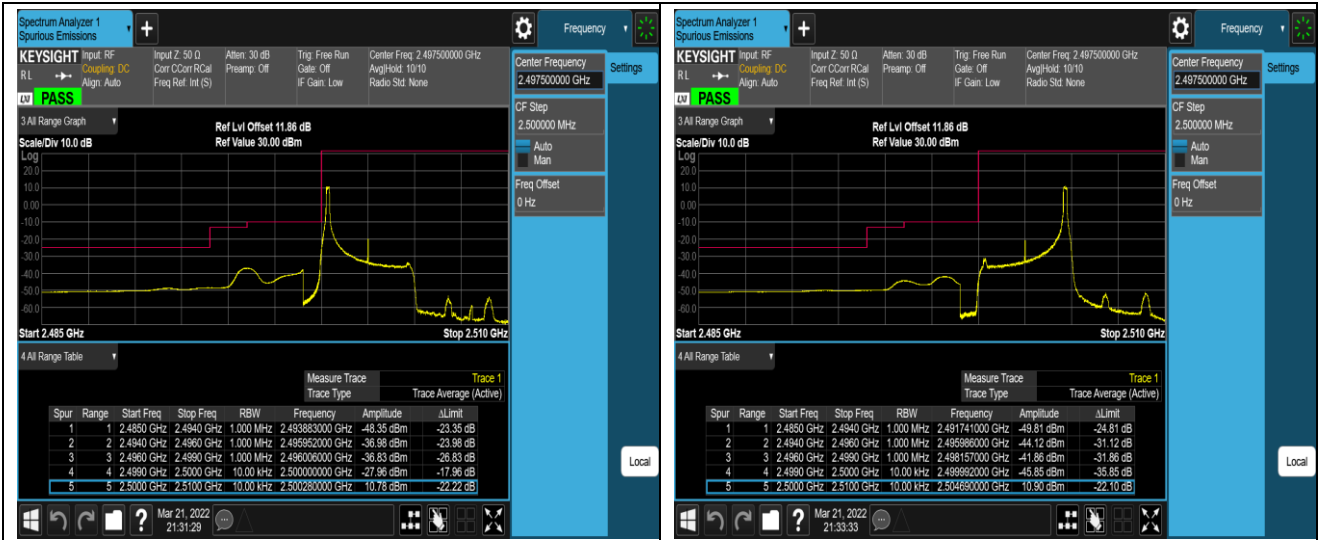

Band5-10MHz-16QAM-20600-1RB#0

Band5-10MHz-16QAM-20600-1RB#49

Band5-10MHz-16QAM-20600-50RB#0

Band7-5MHz-QPSK-20775-1RB#0

Band7-5MHz-QPSK-20775-1RB#24

Band7-5MHz-QPSK-20775-25RB#0

Band7-5MHz-QPSK-21425-1RB#0

Band7-5MHz-QPSK-21425-1RB#24