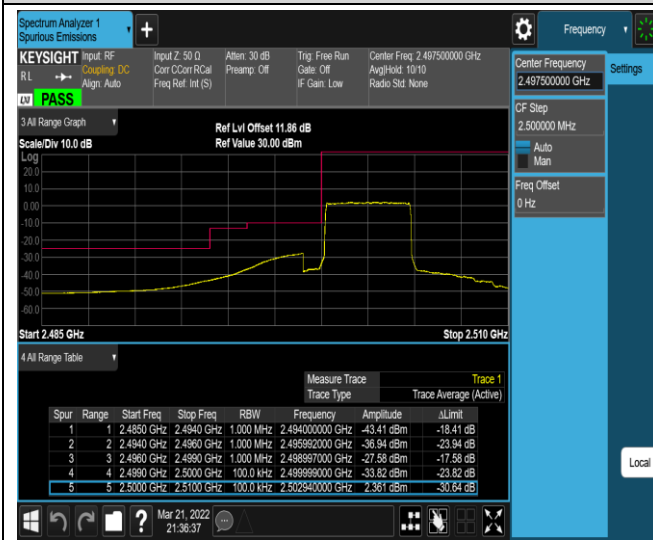

Band7-5MHz-QPSK-21425-25RB#0

Band7-5MHz-16QAM-20775-1RB#0

Band7-5MHz-16QAM-20775-1RB#24

Band7-5MHz-16QAM-20775-25RB#0

Band7-5MHz-16QAM-21425-1RB#0

Band7-5MHz-16QAM-21425-1RB#24

Band7-5MHz-16QAM-21425-25RB#0