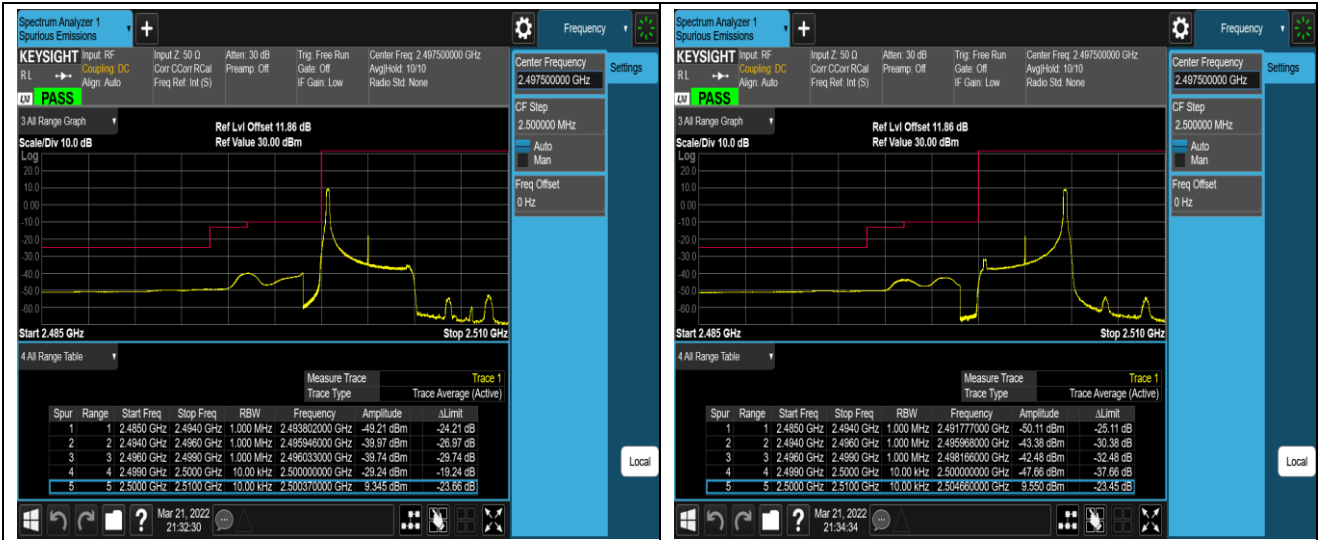

Band7-5MHz-16QAM-20775-1RB#0

Band7-5MHz-16QAM-20775-1RB#24

Band7-5MHz-16QAM-20775-25RB#0

Band7-5MHz-16QAM-21425-1RB#0