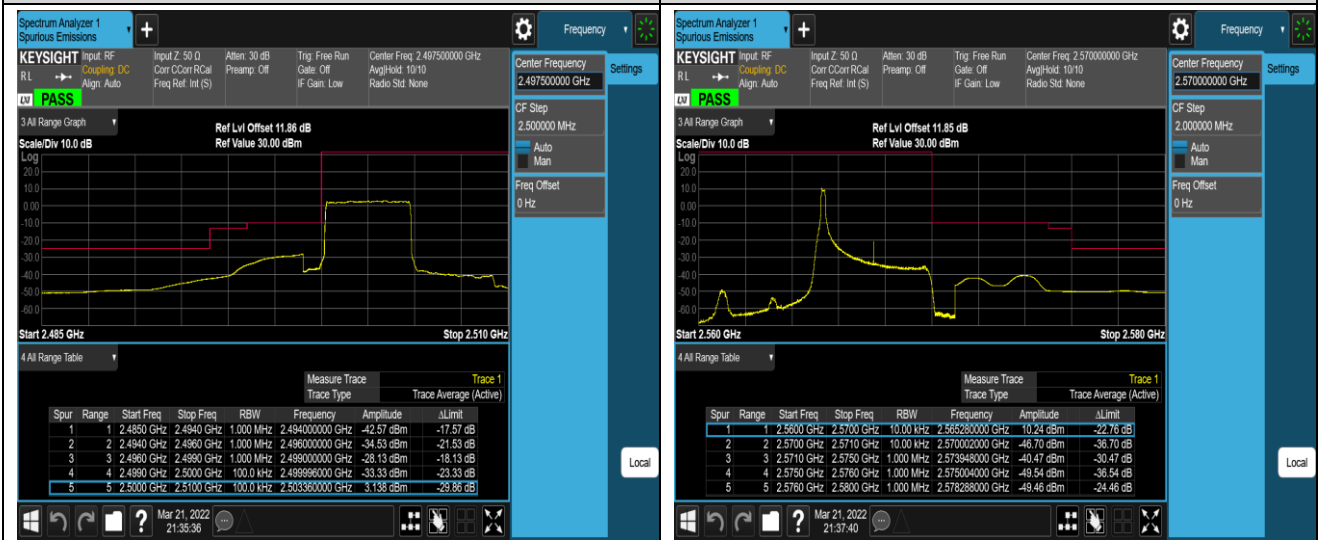

Band5-10MHz-16QAM-20600-1RB#0

Band5-10MHz-16QAM-20600-1RB#49

Band5-10MHz-16QAM-20600-50RB#0

Band7-5MHz-QPSK-20775-1RB#0

Band7-5MHz-QPSK-20775-1RB#24

Band7-5MHz-QPSK-20775-25RB#0

Band7-5MHz-QPSK-21425-1RB#0

Band7-5MHz-QPSK-21425-1RB#24