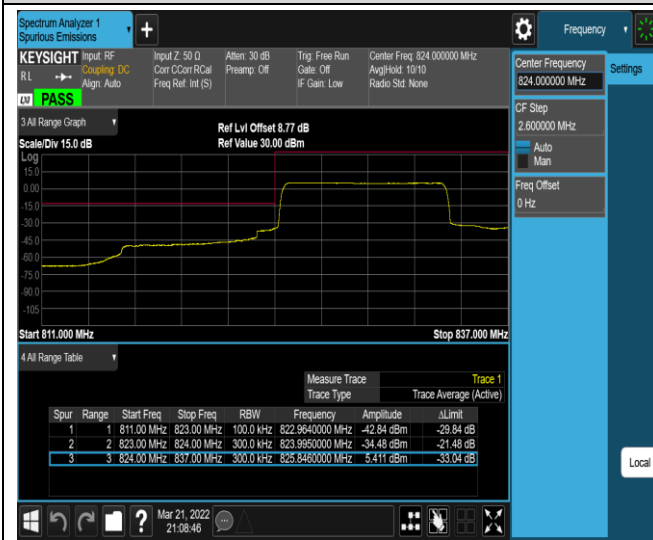

Band5-10MHz-QPSK-20450-50RB#0

Band5-10MHz-QPSK-20600-1RB#0

Band5-10MHz-QPSK-20600-1RB#49

Band5-10MHz-QPSK-20600-50RB#0

Band5-10MHz-16QAM-20450-1RB#0

Band5-10MHz-16QAM-20450-1RB#49

Band5-10MHz-16QAM-20450-50RB#0

Band5-10MHz-16QAM-20600-1RB#0

Band5-10MHz-16QAM-20600-1RB#49

Band5-10MHz-16QAM-20600-50RB#0

Band7-5MHz-QPSK-20775-1RB#0

Band7-5MHz-QPSK-20775-1RB#24

Band7-5MHz-QPSK-20775-25RB#0

Band7-5MHz-QPSK-21425-1RB#0

Band7-5MHz-QPSK-21425-1RB#24