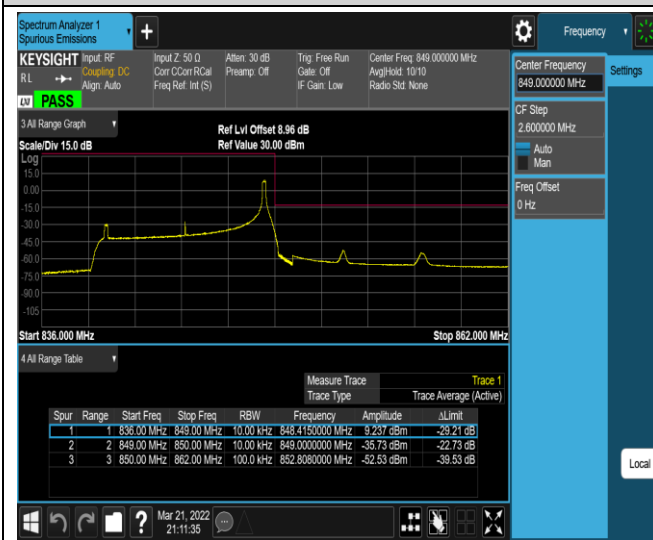

Band5-10MHz-QPSK-20450-50RB#0

Band5-10MHz-QPSK-20600-1RB#0

Band5-10MHz-QPSK-20600-1RB#49

Band5-10MHz-QPSK-20600-50RB#0

Band5-10MHz-16QAM-20450-1RB#0

Band5-10MHz-16QAM-20450-1RB#49

Band5-10MHz-16QAM-20450-50RB#0

Band5-10MHz-16QAM-20600-1RB#0

Band5-10MHz-16QAM-20600-1RB#49

Band5-10MHz-16QAM-20600-50RB#0

Band7-5MHz-QPSK-20775-1RB#0

Band7-5MHz-QPSK-20775-1RB#24

Band7-5MHz-QPSK-20775-25RB#0

Band7-5MHz-QPSK-21425-1RB#0

Band7-5MHz-QPSK-21425-1RB#24