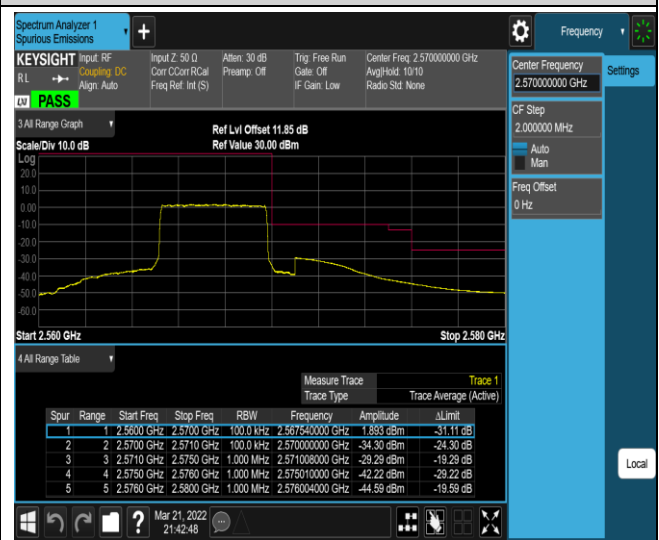

Band7-5MHz-16QAM-21425-25RB#0

Band7-20MHz-QPSK-20850-1RB#99