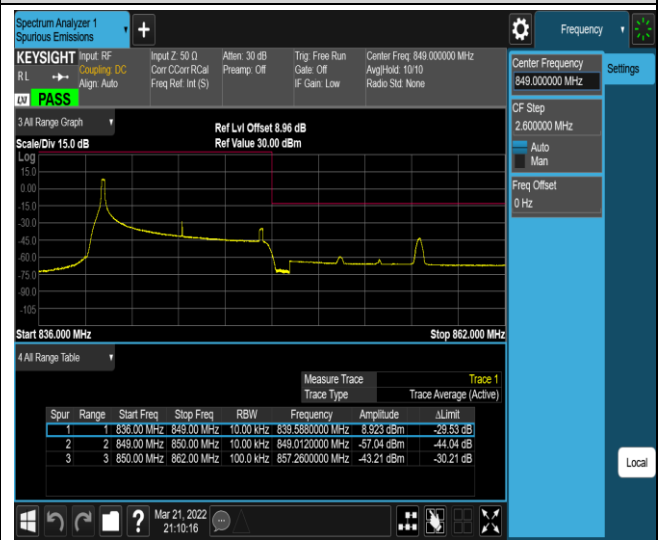

Band5-10MHz-QPSK-20450-50RB#0

Band5-10MHz-QPSK-20600-1RB#0

Band5-10MHz-QPSK-20600-1RB#49

Band5-10MHz-QPSK-20600-50RB#0

Band5-10MHz-16QAM-20450-1RB#0

Band5-10MHz-16QAM-20450-1RB#49

Band5-10MHz-16QAM-20450-50RB#0

Band5-10MHz-16QAM-20600-1RB#0

Band5-10MHz-16QAM-20600-1RB#49

Band5-10MHz-16QAM-20600-50RB#0

Band7-5MHz-QPSK-20775-1RB#0

Band7-5MHz-QPSK-20775-1RB#24

Band7-5MHz-QPSK-20775-25RB#0

Band7-5MHz-QPSK-21425-1RB#0

Band7-5MHz-QPSK-21425-1RB#24