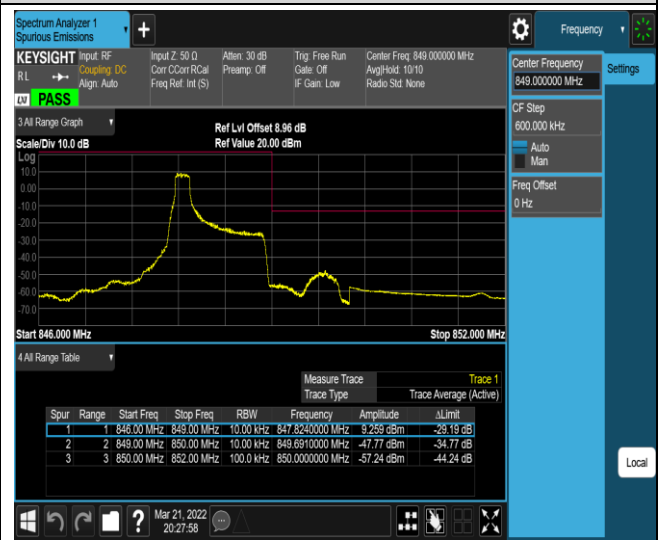

Band5-1.4MHz-16QAM-20407-1RB#5

Band5-1.4MHz-16QAM-20407-6RB#0

Band5-1.4MHz-16QAM-20643-1RB#0

Band5-1.4MHz-16QAM-20643-1RB#5

Band5-1.4MHz-16QAM-20643-6RB#0

Band5-10MHz-QPSK-20450-1RB#0

Band5-10MHz-QPSK-20450-1RB#49