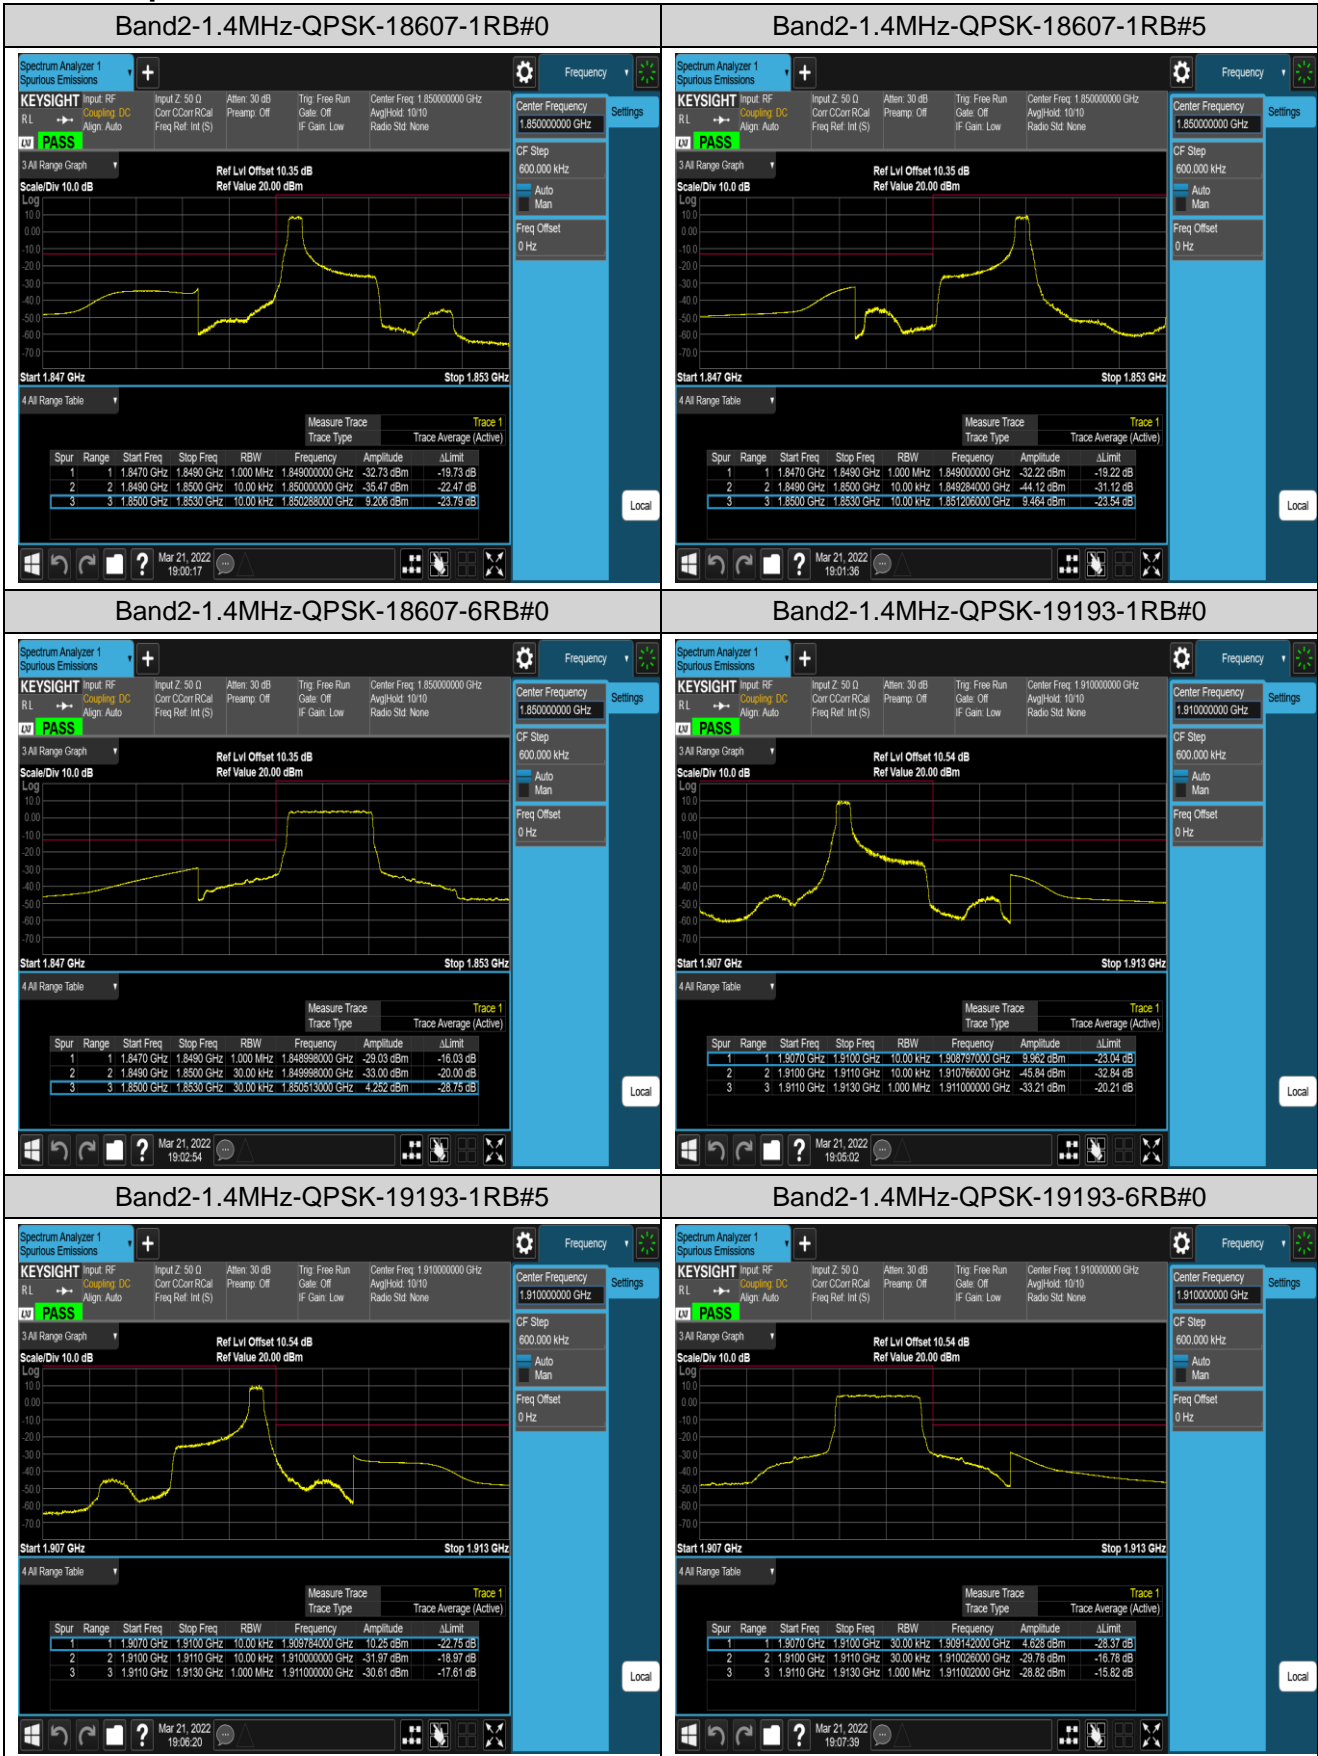

Test Graphs