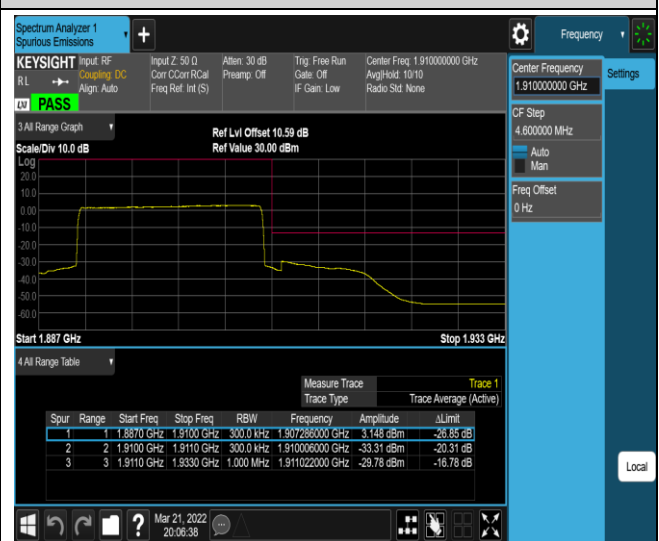

Band2-20MHz-QPSK-19100-100RB#0