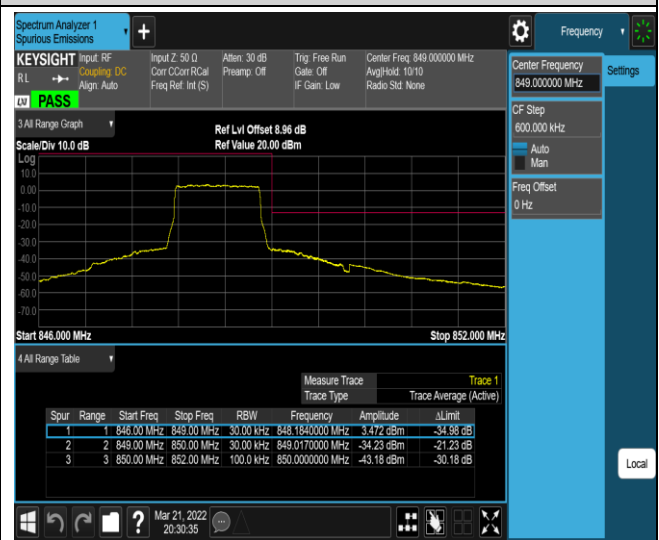

Band5-1.4MHz-16QAM-20407-1RB#5

Band5-1.4MHz-16QAM-20407-6RB#0

Band5-1.4MHz-16QAM-20643-1RB#0

Band5-1.4MHz-16QAM-20643-1RB#5

Band5-1.4MHz-16QAM-20643-6RB#0

Band5-10MHz-QPSK-20450-1RB#0

Band5-10MHz-QPSK-20450-1RB#49