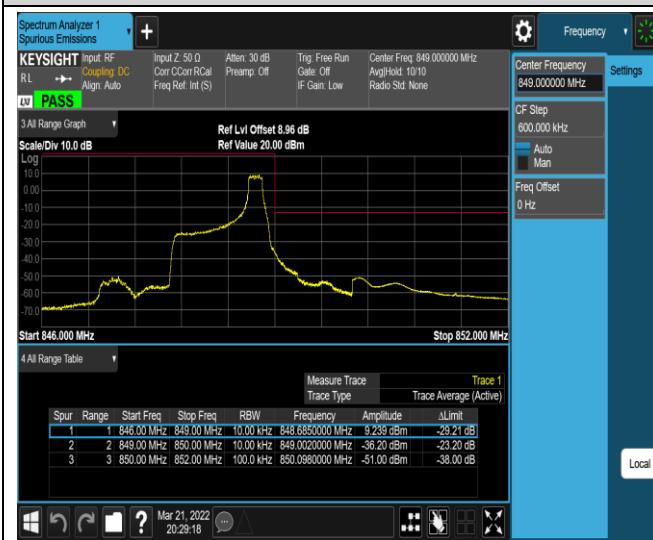

Band5-1.4MHz-16QAM-20407-1RB#5

Band5-1.4MHz-16QAM-20407-6RB#0

Band5-1.4MHz-16QAM-20643-1RB#0

Band5-1.4MHz-16QAM-20643-1RB#5

Band5-1.4MHz-16QAM-20643-6RB#0

Band5-10MHz-QPSK-20450-1RB#0

Band5-10MHz-QPSK-20450-1RB#49