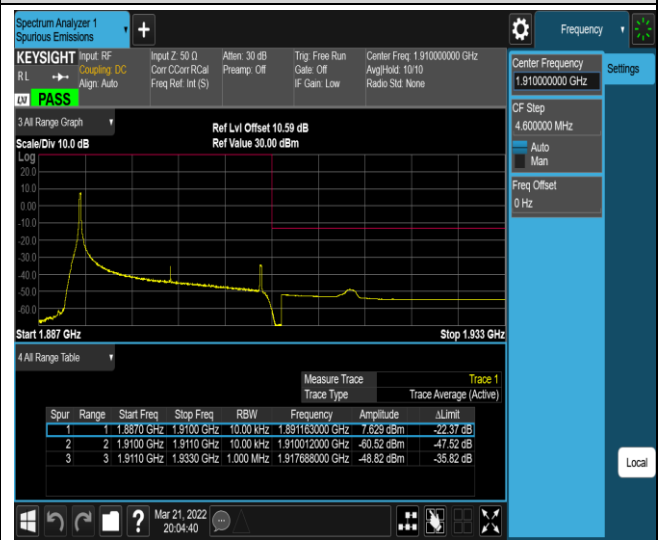

*Remark: All bandwidth and all modulation had been tested, but only the worst case data displayed in this report.*

Test Graphs

Band2-20MHz-QPSK-18700-100RB#0

Band2-20MHz-QPSK-19100-1RB#0

Band2-20MHz-QPSK-19100-1RB#99

Band2-20MHz-QPSK-19100-100RB#0

Band2-20MHz-16QAM-18700-1RB#0

Band2-20MHz-16QAM-18700-1RB#99

Band2-20MHz-16QAM-18700-100RB#0

Band2-20MHz-16QAM-19100-1RB#0

Band2-20MHz-16QAM-19100-1RB#99

Band2-20MHz-16QAM-19100-100RB#0