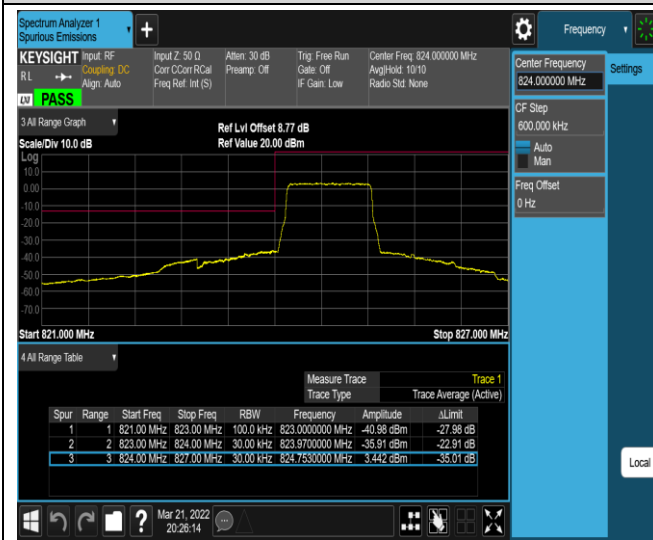

Band5-1.4MHz-QPSK-20407-1RB#0

Band5-1.4MHz-QPSK-20407-1RB#5

Band5-1.4MHz-QPSK-20407-6RB#0

Band5-1.4MHz-QPSK-20643-1RB#0

Band5-1.4MHz-QPSK-20643-1RB#5

Band5-1.4MHz-QPSK-20643-6RB#0

Band5-1.4MHz-16QAM-20407-1RB#0

Band5-1.4MHz-16QAM-20407-1RB#5

Band5-1.4MHz-16QAM-20407-6RB#0

Band5-1.4MHz-16QAM-20643-1RB#0

Band5-1.4MHz-16QAM-20643-1RB#5

Band5-1.4MHz-16QAM-20643-6RB#0

Band5-10MHz-QPSK-20450-1RB#0

Band5-10MHz-QPSK-20450-1RB#49