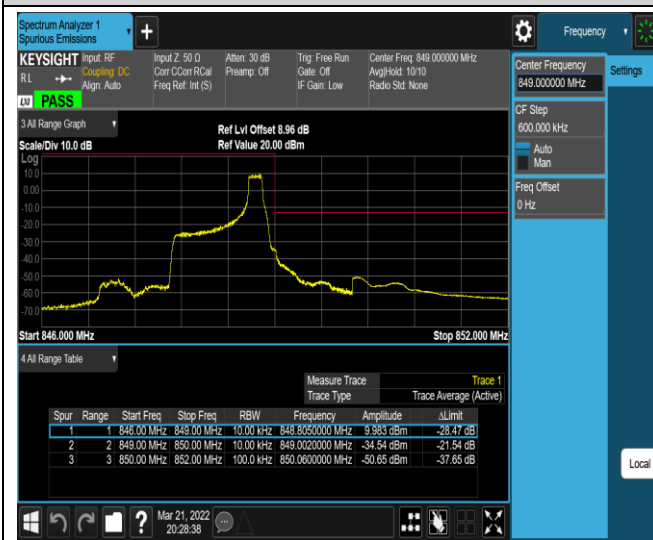

Band5-1.4MHz-QPSK-20407-1RB#0

Band5-1.4MHz-QPSK-20407-1RB#5

Band5-1.4MHz-QPSK-20407-6RB#0

Band5-1.4MHz-QPSK-20643-1RB#0

Band5-1.4MHz-QPSK-20643-1RB#5

Band5-1.4MHz-QPSK-20643-6RB#0

Band5-1.4MHz-16QAM-20407-1RB#0

Band5-1.4MHz-16QAM-20407-1RB#5

Band5-1.4MHz-16QAM-20407-6RB#0

Band5-1.4MHz-16QAM-20643-1RB#0

Band5-1.4MHz-16QAM-20643-1RB#5

Band5-1.4MHz-16QAM-20643-6RB#0

Band5-10MHz-QPSK-20450-1RB#0

Band5-10MHz-QPSK-20450-1RB#49