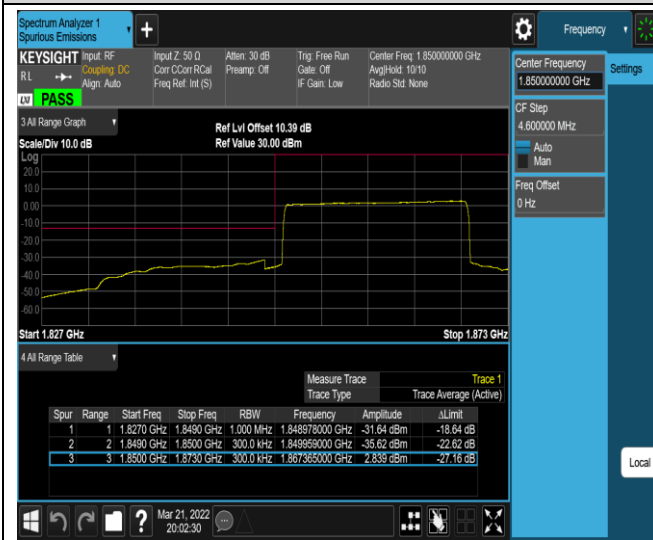

*Remark: All bandwidth and all modulation had been tested, but only the worst case data displayed in this report.*

Test Graphs

Band2-20MHz-QPSK-18700-100RB#0

Band2-20MHz-QPSK-19100-1RB#0

Band2-20MHz-QPSK-19100-1RB#99

Band2-20MHz-QPSK-19100-100RB#0

Band2-20MHz-16QAM-18700-1RB#0

Band2-20MHz-16QAM-18700-1RB#99

Band2-20MHz-16QAM-18700-100RB#0

Band2-20MHz-16QAM-19100-1RB#0

Band2-20MHz-16QAM-19100-1RB#99

Band2-20MHz-16QAM-19100-100RB#0