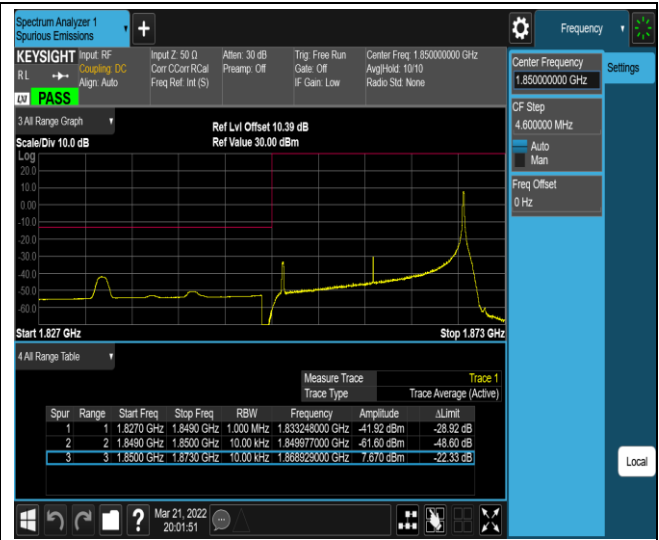

*Remark: All bandwidth and all modulation had been tested, but only the worst case data displayed in this report.*

Test Graphs

Band2-20MHz-QPSK-18700-100RB#0

Band2-20MHz-QPSK-19100-1RB#0

Band2-20MHz-QPSK-19100-1RB#99

Band2-20MHz-QPSK-19100-100RB#0

Band2-20MHz-16QAM-18700-1RB#0

Band2-20MHz-16QAM-18700-1RB#99

Band2-20MHz-16QAM-18700-100RB#0

Band2-20MHz-16QAM-19100-1RB#0

Band2-20MHz-16QAM-19100-1RB#99

Band2-20MHz-16QAM-19100-100RB#0