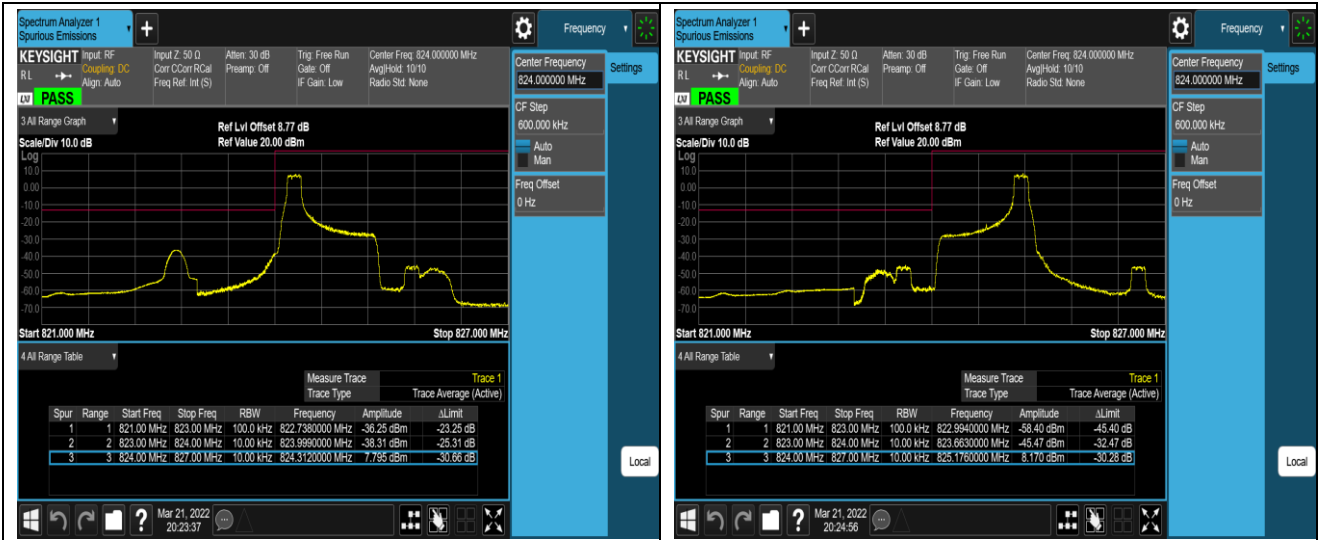

Band5-1.4MHz-16QAM-20407-1RB#0

Band5-1.4MHz-16QAM-20407-1RB#5