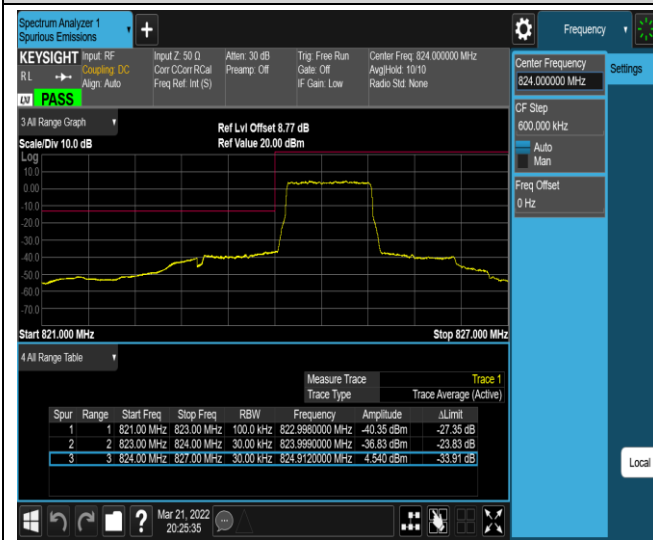

Band5-1.4MHz-QPSK-20407-1RB#0

Band5-1.4MHz-QPSK-20407-1RB#5

Band5-1.4MHz-QPSK-20407-6RB#0

Band5-1.4MHz-QPSK-20643-1RB#0

Band5-1.4MHz-QPSK-20643-1RB#5

Band5-1.4MHz-QPSK-20643-6RB#0

Band5-1.4MHz-16QAM-20407-1RB#0

Band5-1.4MHz-16QAM-20407-1RB#5

Band5-1.4MHz-16QAM-20407-6RB#0

Band5-1.4MHz-16QAM-20643-1RB#0

Band5-1.4MHz-16QAM-20643-1RB#5

Band5-1.4MHz-16QAM-20643-6RB#0

Band5-10MHz-QPSK-20450-1RB#0

Band5-10MHz-QPSK-20450-1RB#49