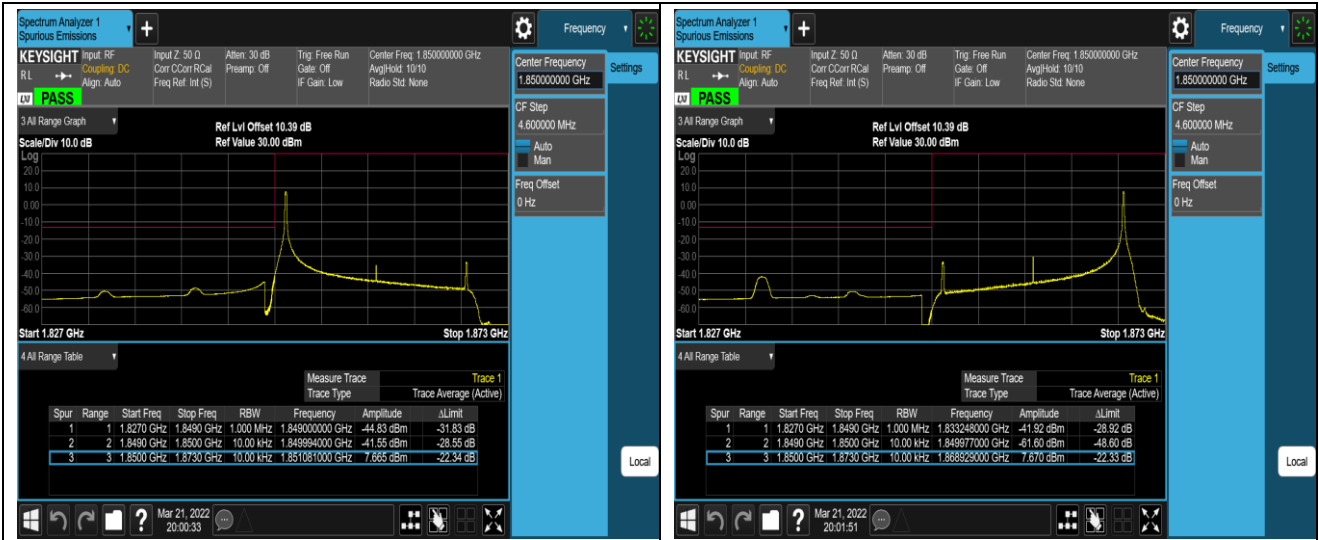

Band2-20MHz-16QAM-18700-1RB#0

Band2-20MHz-16QAM-18700-1RB#99