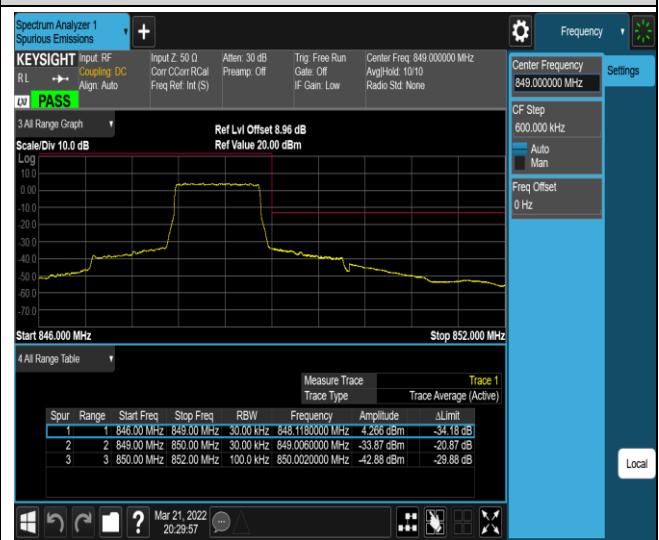

Band5-1.4MHz-QPSK-20407-1RB#0

Band5-1.4MHz-QPSK-20407-1RB#5

Band5-1.4MHz-QPSK-20407-6RB#0

Band5-1.4MHz-QPSK-20643-1RB#0

Band5-1.4MHz-QPSK-20643-1RB#5

Band5-1.4MHz-QPSK-20643-6RB#0

Band5-1.4MHz-16QAM-20407-1RB#0

Band5-1.4MHz-16QAM-20407-1RB#5

Band5-1.4MHz-16QAM-20407-6RB#0

Band5-1.4MHz-16QAM-20643-1RB#0

Band5-1.4MHz-16QAM-20643-1RB#5

Band5-1.4MHz-16QAM-20643-6RB#0

Band5-10MHz-QPSK-20450-1RB#0

Band5-10MHz-QPSK-20450-1RB#49