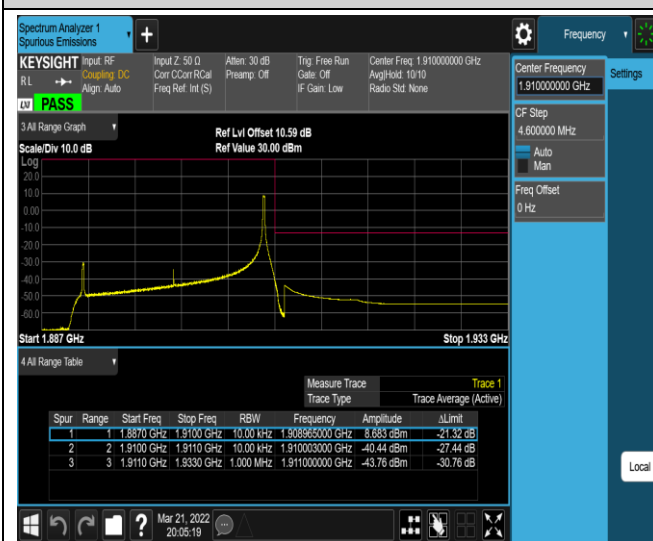

Band2-20MHz-QPSK-19100-1RB#99