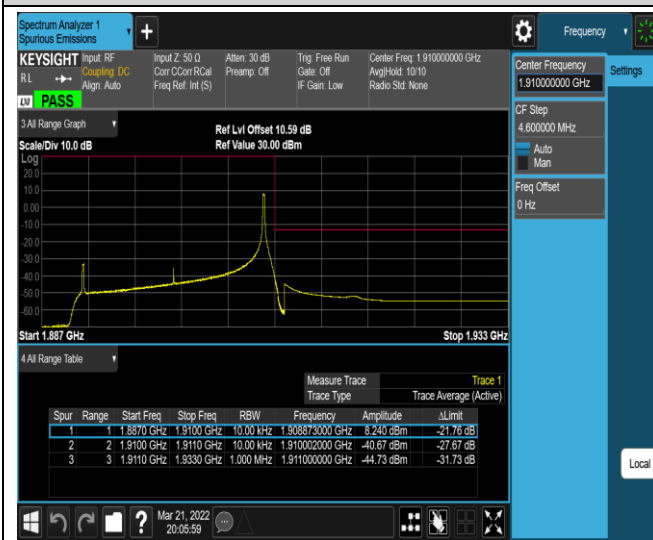

*Remark: All bandwidth and all modulation had been tested, but only the worst case data displayed in this report.*

Test Graphs

Band2-20MHz-QPSK-18700-100RB#0

Band2-20MHz-QPSK-19100-1RB#0

Band2-20MHz-QPSK-19100-1RB#99

Band2-20MHz-QPSK-19100-100RB#0

Band2-20MHz-16QAM-18700-1RB#0

Band2-20MHz-16QAM-18700-1RB#99

Band2-20MHz-16QAM-18700-100RB#0

Band2-20MHz-16QAM-19100-1RB#0

Band2-20MHz-16QAM-19100-1RB#99

Band2-20MHz-16QAM-19100-100RB#0