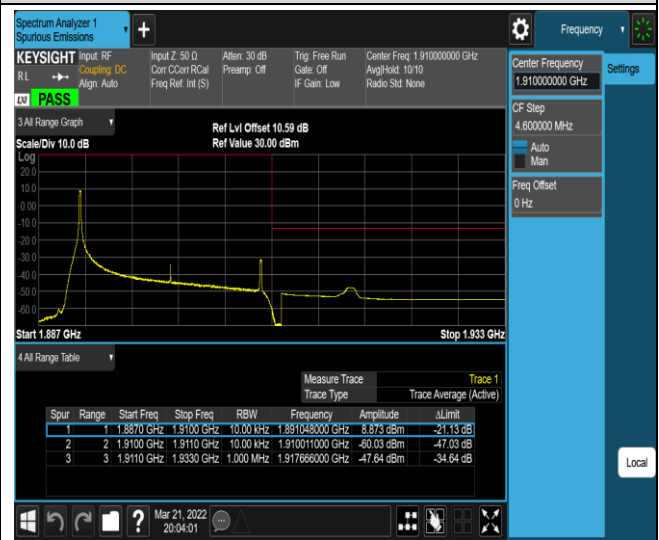

*Remark: All bandwidth and all modulation had been tested, but only the worst case data displayed in this report.*

Test Graphs

Band2-20MHz-QPSK-18700-100RB#0

Band2-20MHz-QPSK-19100-1RB#0

Band2-20MHz-QPSK-19100-1RB#99