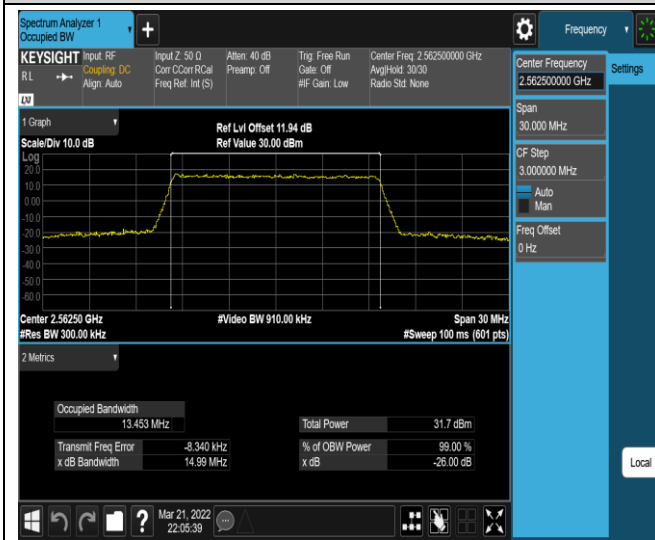

Band7-10MHz-16QAM-20800-50RB#0

Band7-10MHz-16QAM-21100-50RB#0

Band7-10MHz-16QAM-21400-50RB#0

Band7-15MHz-QPSK-20825-75RB#0

Band7-15MHz-QPSK-21100-75RB#0

Band7-15MHz-QPSK-21375-75RB#0

Band7-15MHz-16QAM-20825-75RB#0