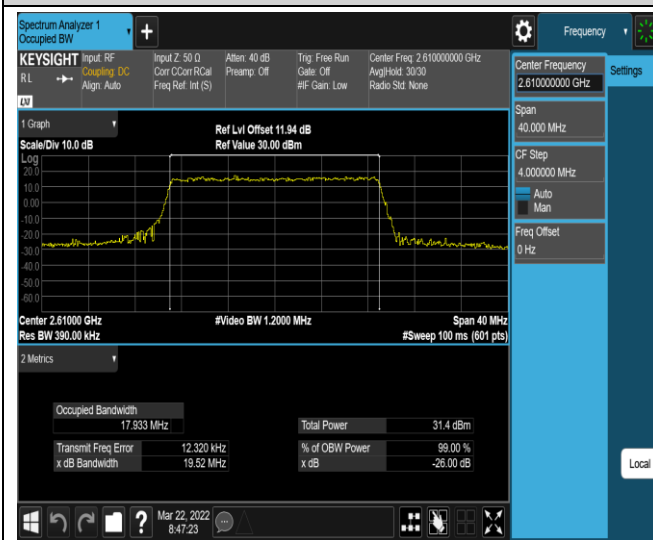

Band38-20MHz-QPSK-38150-100RB#0

Band38-20MHz-16QAM-38000-100RB#0