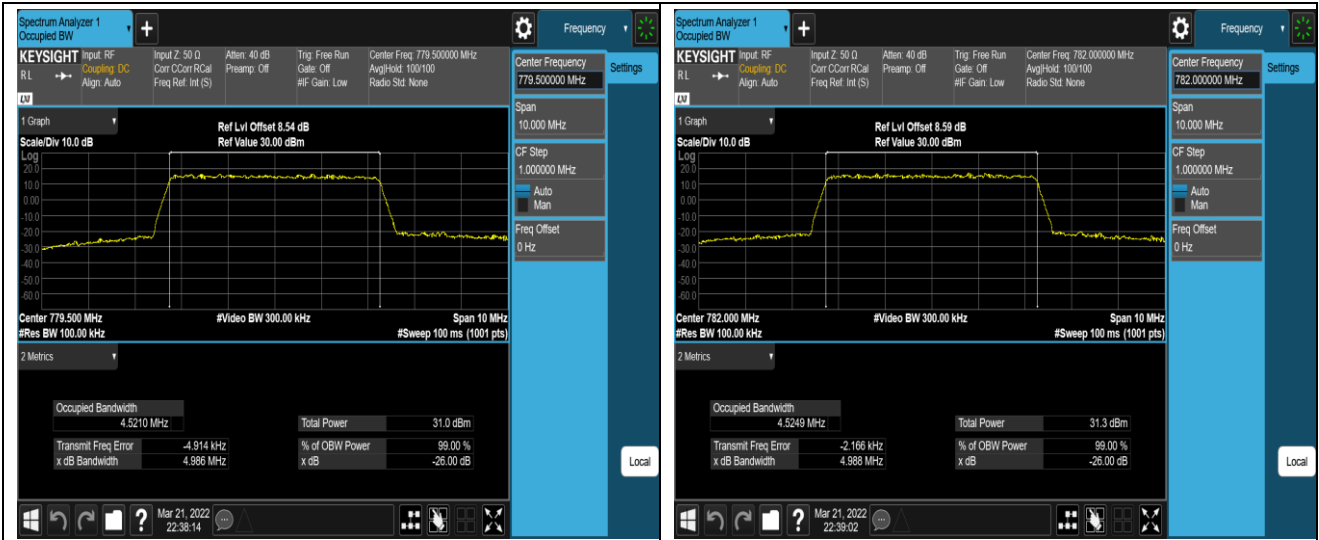

Band13-5MHz-QPSK-23205-25RB#0

Band13-5MHz-QPSK-23230-25RB#0

Band13-5MHz-QPSK-23255-25RB#0

Band13-5MHz-16QAM-23205-25RB#0