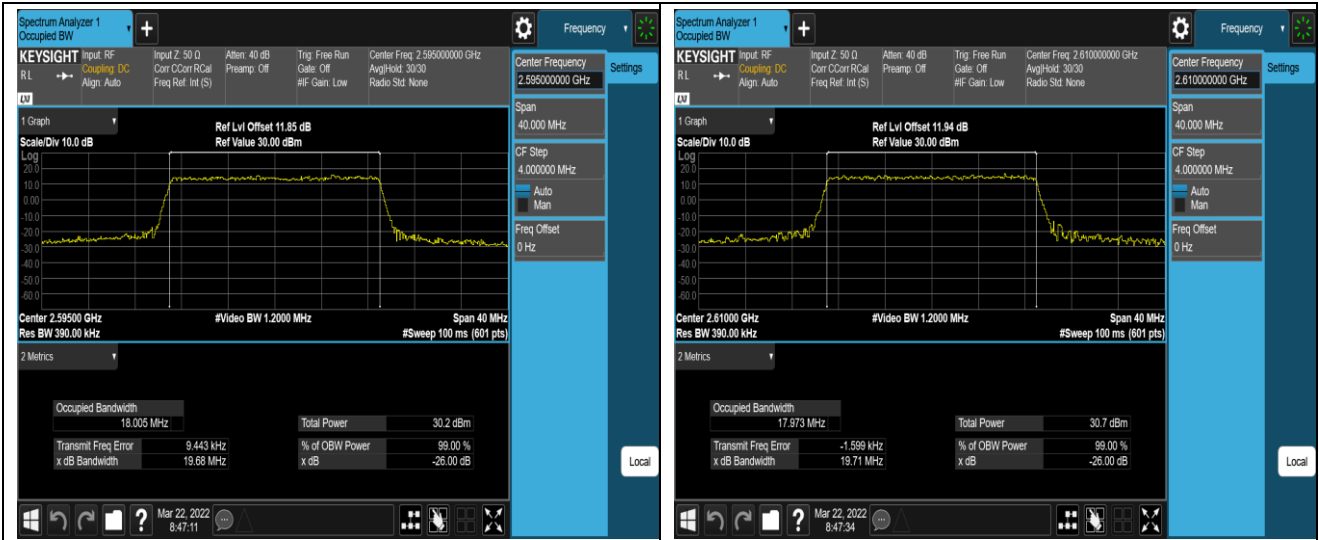

Band38-20MHz-QPSK-38000-100RB#0

Band38-20MHz-QPSK-38150-100RB#0

Band38-20MHz-16QAM-37850-100RB#0

Band38-20MHz-16QAM-38000-100RB#0

Band38-20MHz-16QAM-38150-100RB#0

Band66-1.4MHz-QPSK-131979-6RB#0

Band66-1.4MHz-QPSK-132322-6RB#0