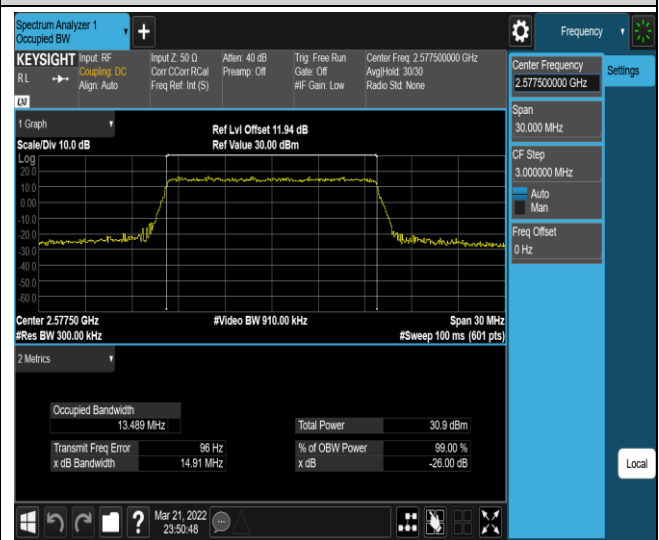

Band38-15MHz-QPSK-37825-75RB#0

Band38-15MHz-QPSK-38000-75RB#0

Band38-15MHz-QPSK-38175-75RB#0

Band38-15MHz-16QAM-37825-75RB#0

Band38-15MHz-16QAM-38000-75RB#0

Band38-15MHz-16QAM-38175-75RB#0

Band38-20MHz-QPSK-37850-100RB#0