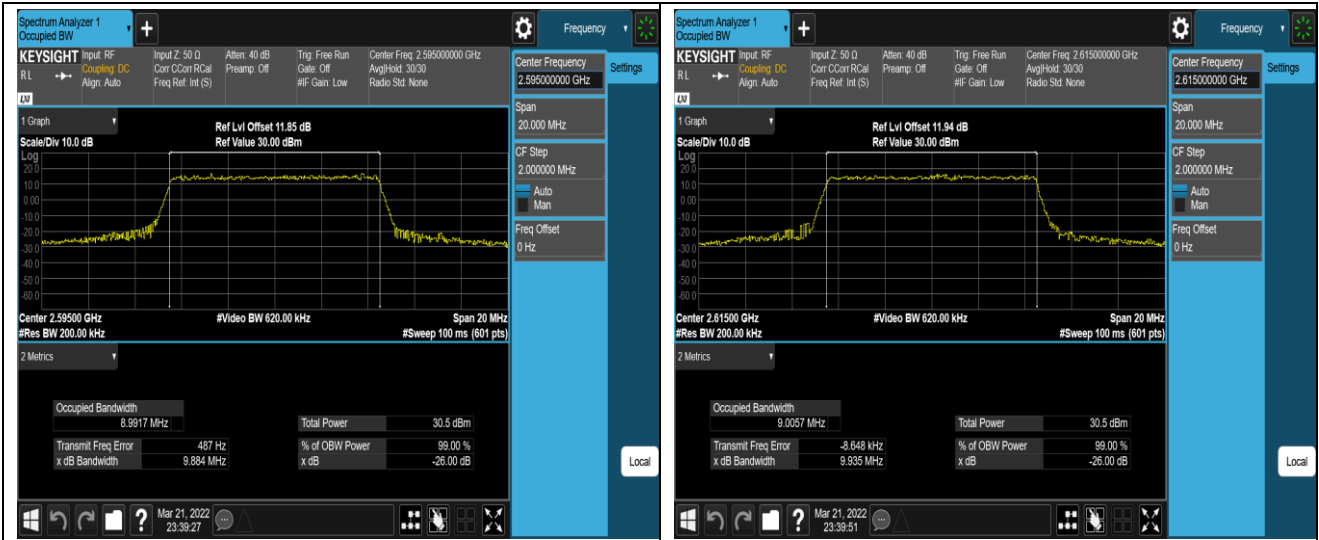

Band38-5MHz-16QAM-38225-25RB#0

Band38-10MHz-QPSK-37800-50RB#0

Band38-10MHz-QPSK-38000-50RB#0

Band38-10MHz-QPSK-38200-50RB#0

Band38-10MHz-16QAM-37800-50RB#0

Band38-10MHz-16QAM-38000-50RB#0

Band38-10MHz-16QAM-38200-50RB#0