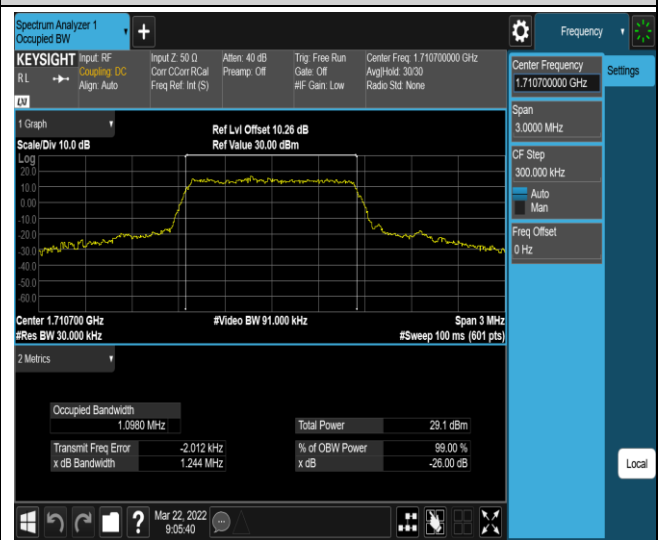

Band66-1.4MHz-16QAM-131979-6RB#0

Band66-1.4MHz-16QAM-132665-6RB#0