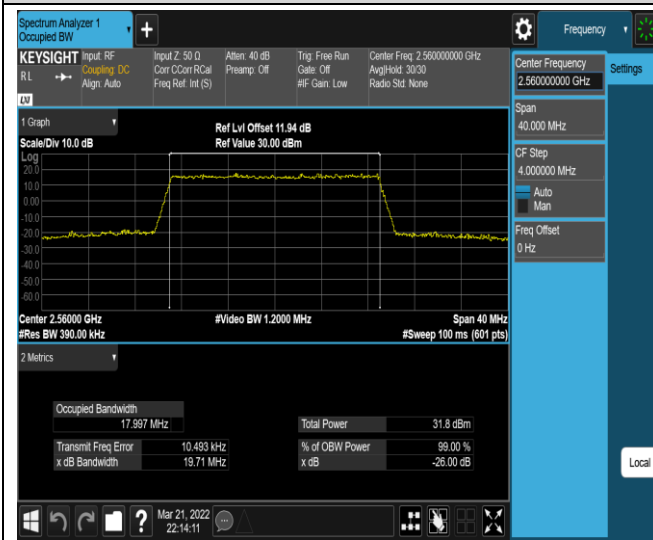

Band7-15MHz-16QAM-21100-75RB#0

Band7-15MHz-16QAM-21375-75RB#0

Band7-20MHz-QPSK-20850-100RB#0

Band7-20MHz-QPSK-21100-100RB#0

Band7-20MHz-QPSK-21350-100RB#0

Band7-20MHz-16QAM-20850-100RB#0

Band7-20MHz-16QAM-21100-100RB#0