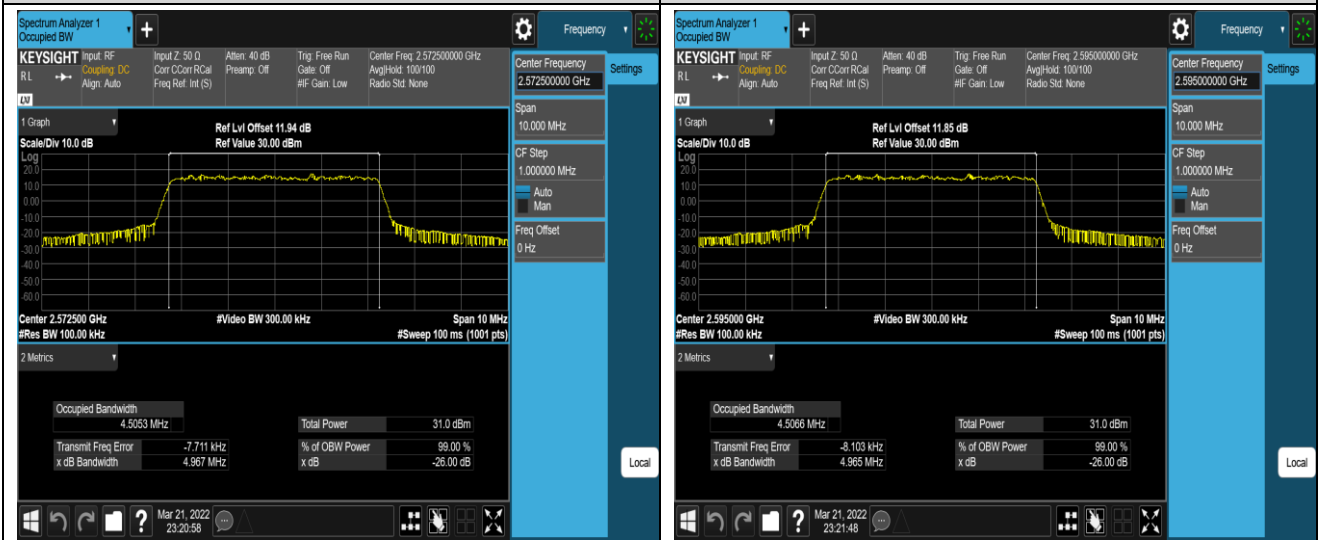

Band13-10MHz-QPSK-23230-50RB#0

Band13-10MHz-16QAM-23230-50RB#0

Band38-5MHz-QPSK-37775-25RB#0

Band38-5MHz-QPSK-38000-25RB#0

Band38-5MHz-QPSK-38225-25RB#0

Band38-5MHz-16QAM-37775-25RB#0

Band38-5MHz-16QAM-38000-25RB#0