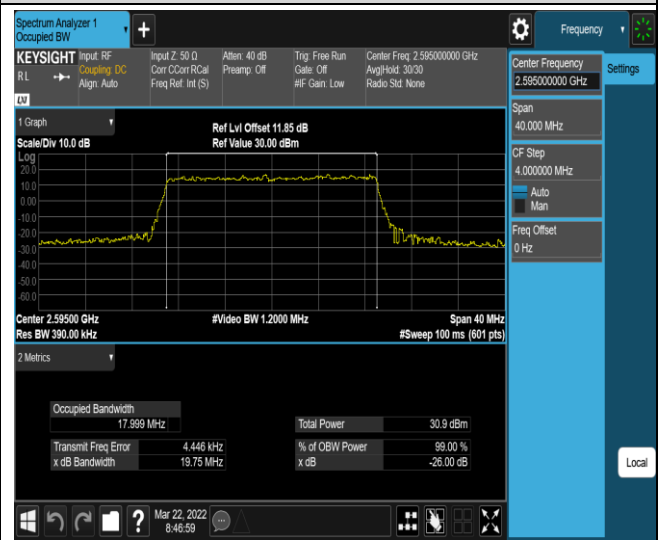

Band38-20MHz-QPSK-38000-100RB#0

Band38-20MHz-16QAM-37850-100RB#0