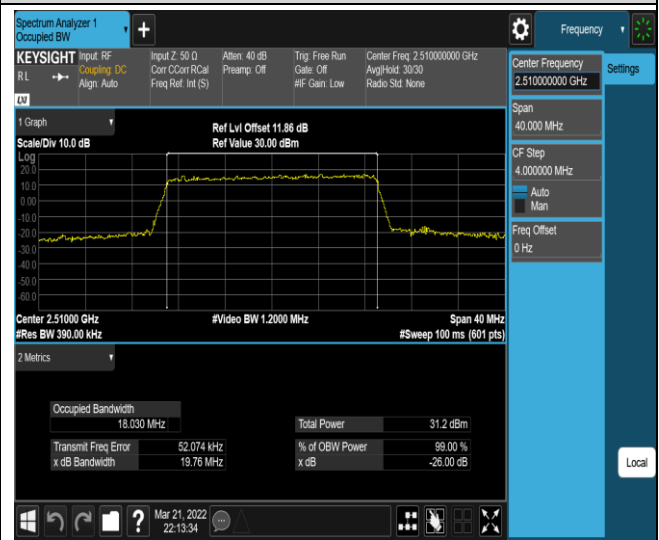

Band7-15MHz-16QAM-21100-75RB#0

Band7-15MHz-16QAM-21375-75RB#0

Band7-20MHz-QPSK-20850-100RB#0

Band7-20MHz-QPSK-21100-100RB#0

Band7-20MHz-QPSK-21350-100RB#0

Band7-20MHz-16QAM-20850-100RB#0

Band7-20MHz-16QAM-21100-100RB#0