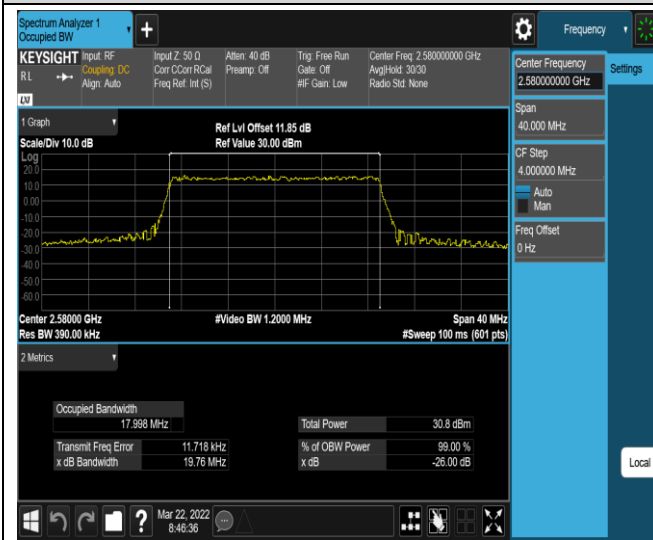

Band38-20MHz-QPSK-37850-100RB#0

Band38-20MHz-QPSK-38150-100RB#0