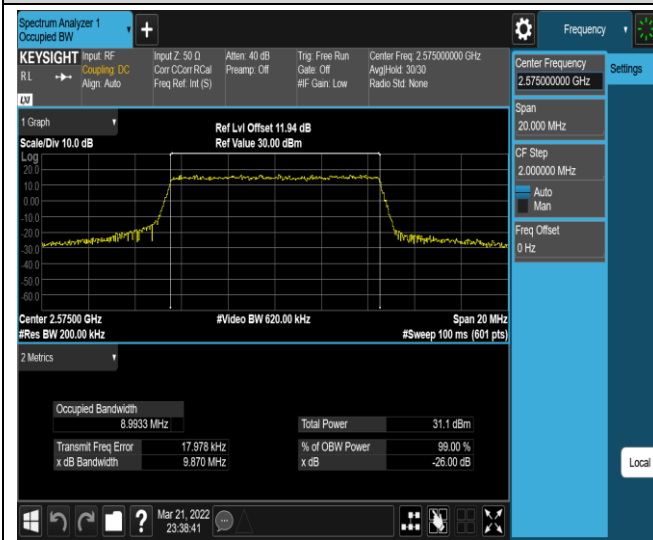

Band38-10MHz-QPSK-37800-50RB#0

Band38-10MHz-QPSK-38200-50RB#0