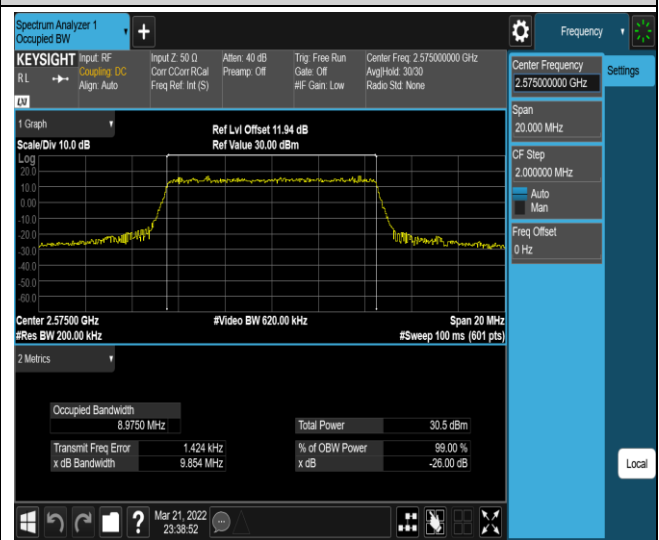

Band38-5MHz-16QAM-38225-25RB#0

Band38-10MHz-QPSK-37800-50RB#0

Band38-10MHz-QPSK-38000-50RB#0

Band38-10MHz-QPSK-38200-50RB#0

Band38-10MHz-16QAM-37800-50RB#0

Band38-10MHz-16QAM-38000-50RB#0

Band38-10MHz-16QAM-38200-50RB#0