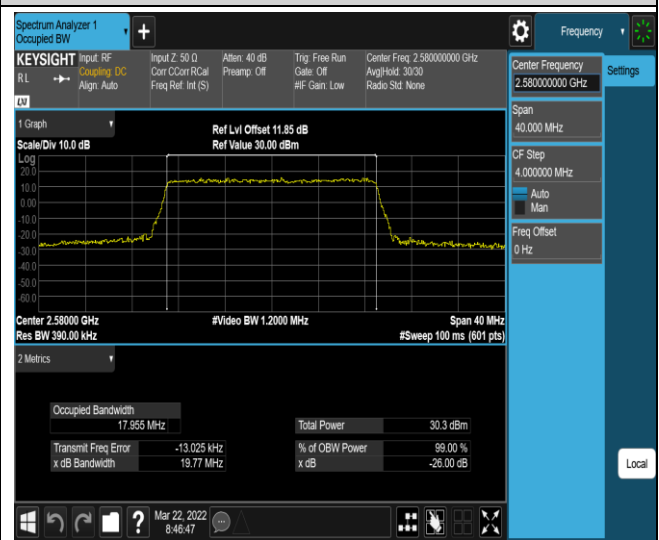

Band38-20MHz-QPSK-38000-100RB#0

Band38-20MHz-QPSK-38150-100RB#0

Band38-20MHz-16QAM-37850-100RB#0

Band38-20MHz-16QAM-38000-100RB#0

Band38-20MHz-16QAM-38150-100RB#0

Band66-1.4MHz-QPSK-131979-6RB#0

Band66-1.4MHz-QPSK-132322-6RB#0