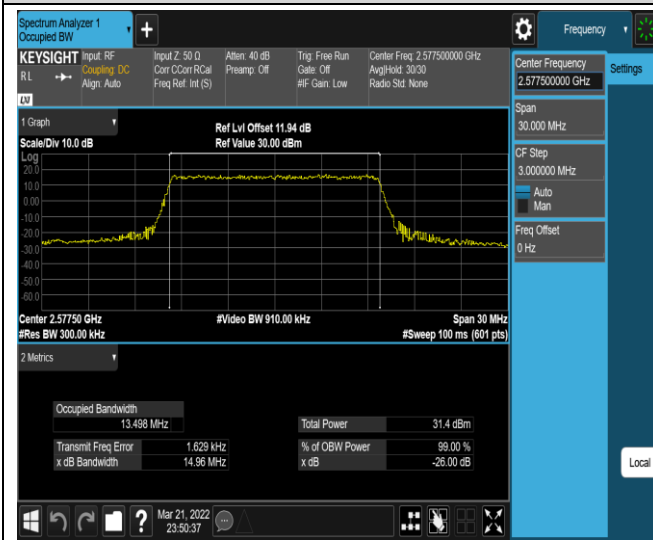

Band38-15MHz-QPSK-37825-75RB#0

Band38-15MHz-QPSK-38175-75RB#0