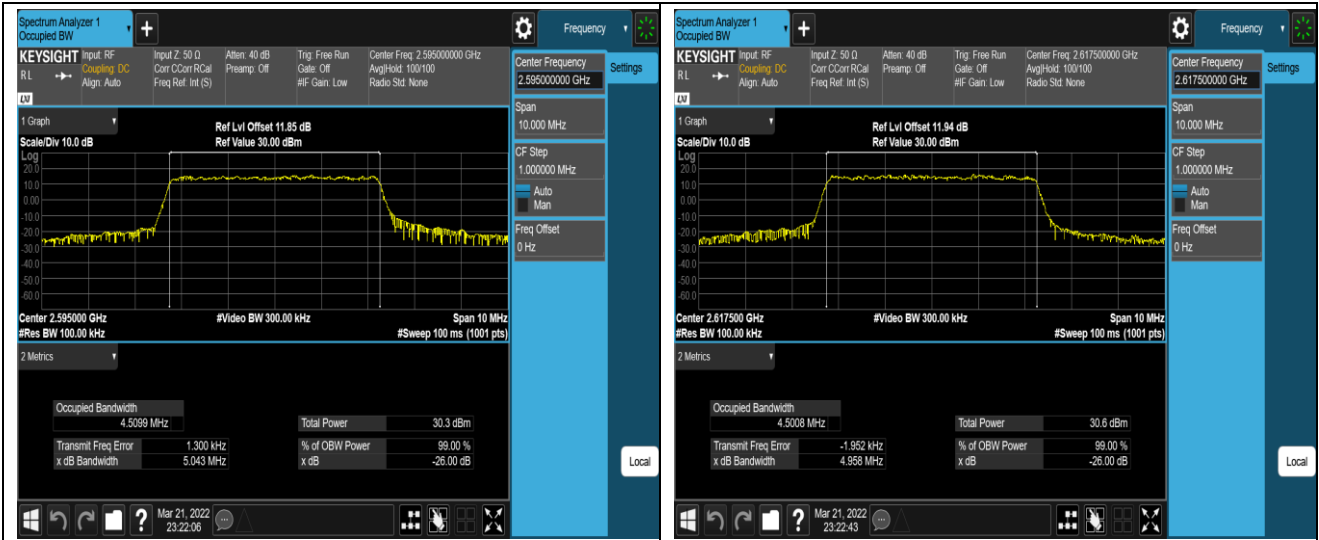

Band38-5MHz-16QAM-38000-25RB#0

Band38-5MHz-16QAM-38225-25RB#0

Band38-10MHz-QPSK-37800-50RB#0

Band38-10MHz-QPSK-38000-50RB#0