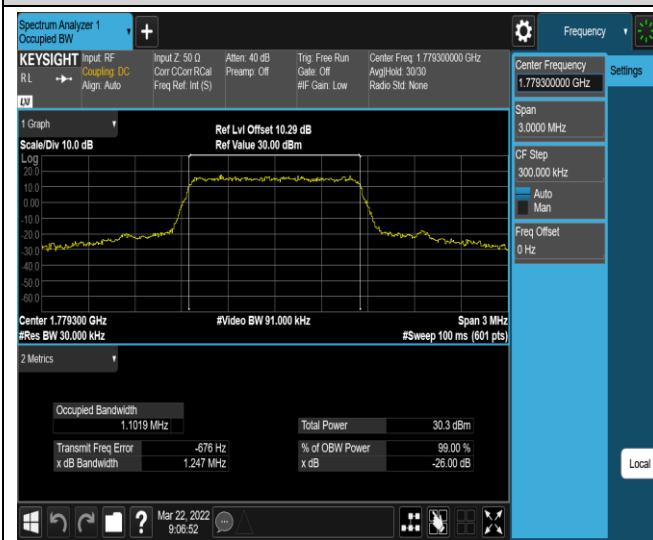

Band66-1.4MHz-QPSK-132665-6RB#0

Band66-1.4MHz-16QAM-132322-6RB#0