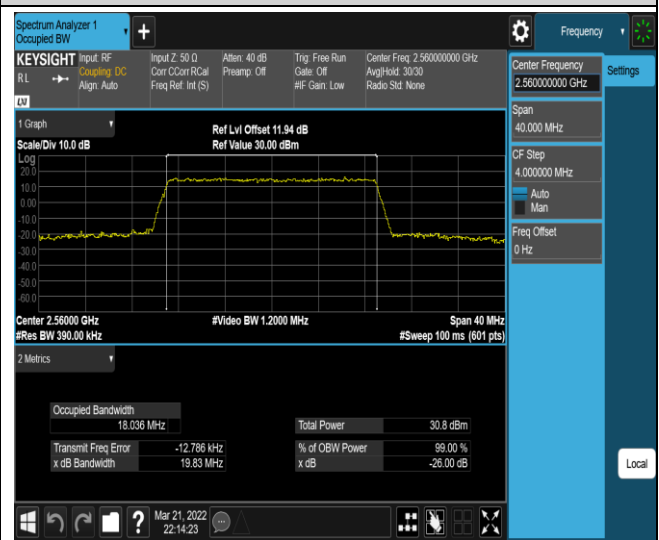

Band7-20MHz-16QAM-21350-100RB#0

Band13-5MHz-QPSK-23230-25RB#0