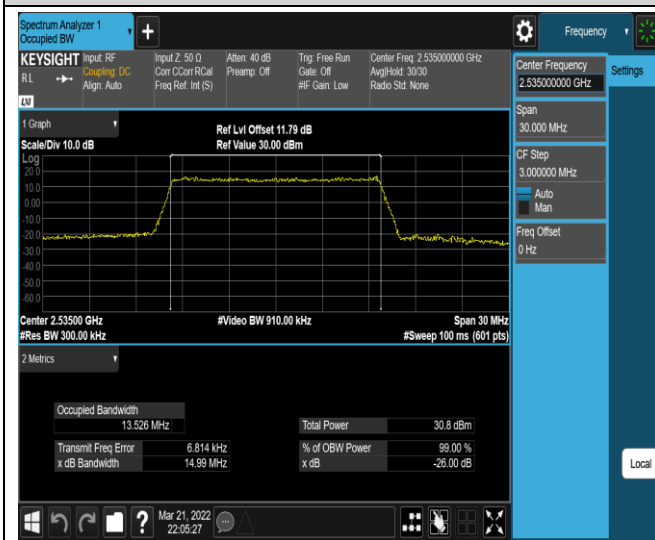

Band7-15MHz-16QAM-21100-75RB#0

Band7-20MHz-QPSK-20850-100RB#0