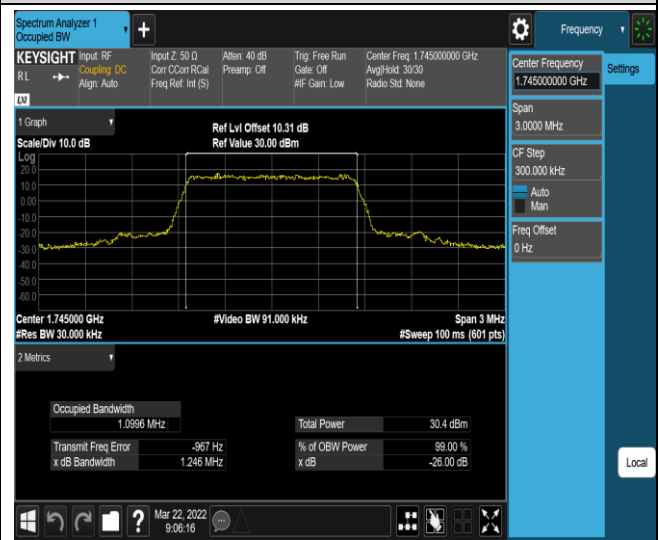

Band66-1.4MHz-QPSK-132322-6RB#0

Band66-1.4MHz-16QAM-131979-6RB#0