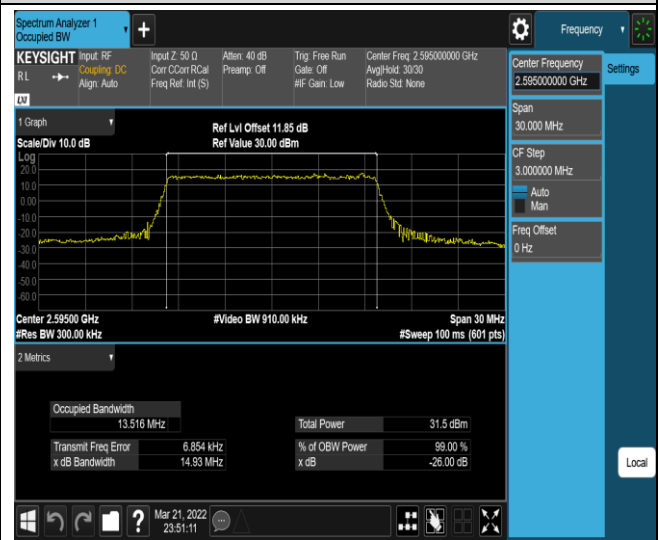

Band38-15MHz-QPSK-38000-75RB#0

Band38-15MHz-16QAM-37825-75RB#0