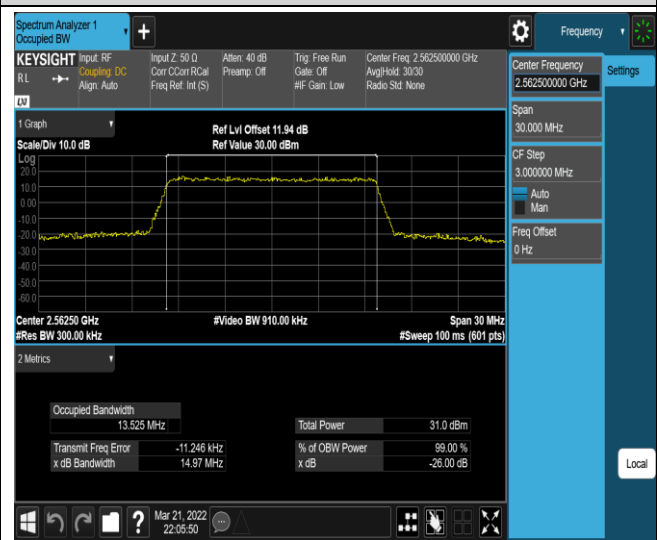

Band7-15MHz-16QAM-21375-75RB#0

Band7-20MHz-QPSK-21100-100RB#0