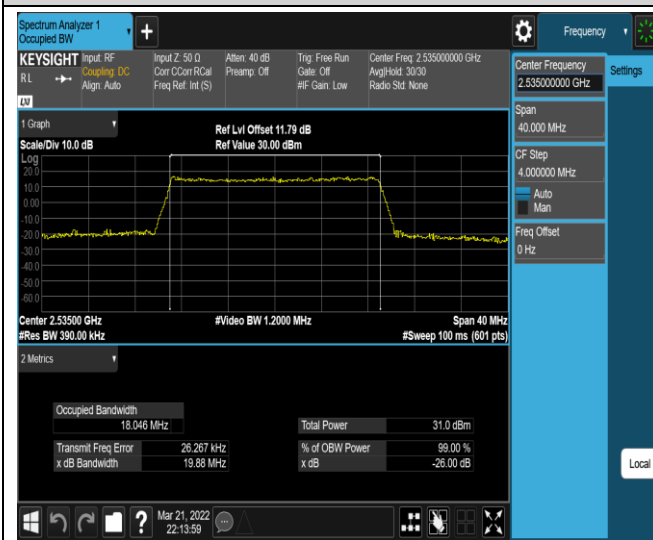

Band7-20MHz-16QAM-21100-100RB#0

Band13-5MHz-QPSK-23205-25RB#0