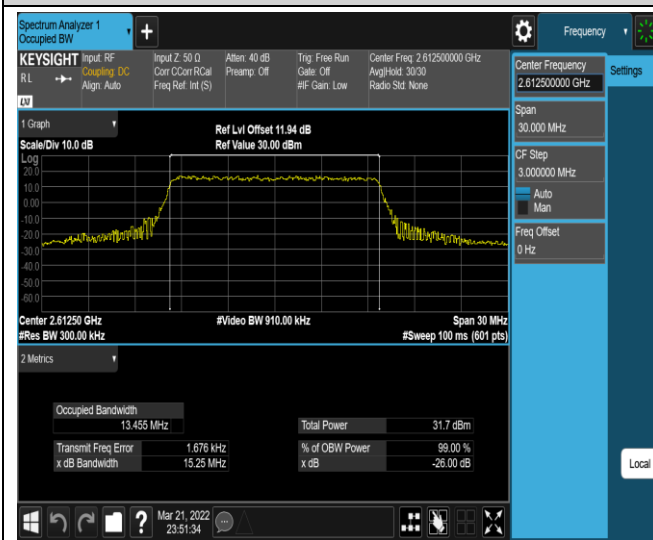

Band38-15MHz-QPSK-37825-75RB#0

Band38-15MHz-QPSK-38000-75RB#0

Band38-15MHz-QPSK-38175-75RB#0

Band38-15MHz-16QAM-37825-75RB#0

Band38-15MHz-16QAM-38000-75RB#0

Band38-15MHz-16QAM-38175-75RB#0

Band38-20MHz-QPSK-37850-100RB#0