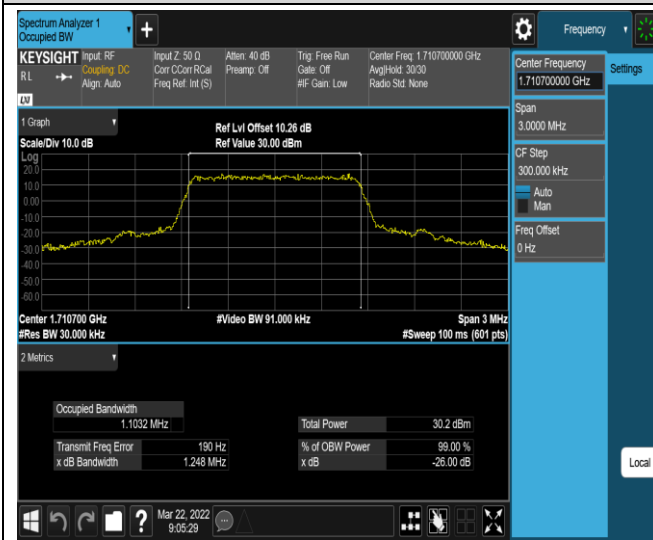

Band38-20MHz-QPSK-38000-100RB#0

Band38-20MHz-QPSK-38150-100RB#0

Band38-20MHz-16QAM-37850-100RB#0

Band38-20MHz-16QAM-38000-100RB#0

Band38-20MHz-16QAM-38150-100RB#0

Band66-1.4MHz-QPSK-131979-6RB#0

Band66-1.4MHz-QPSK-132322-6RB#0