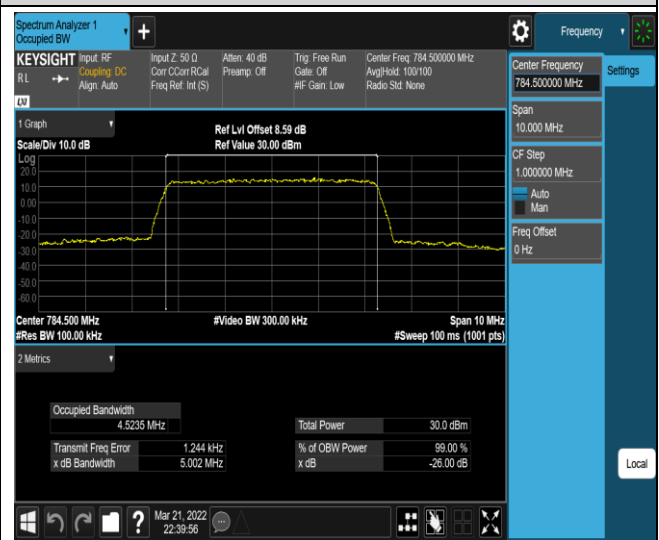

Band13-5MHz-16QAM-23255-25RB#0

Band13-10MHz-16QAM-23230-50RB#0