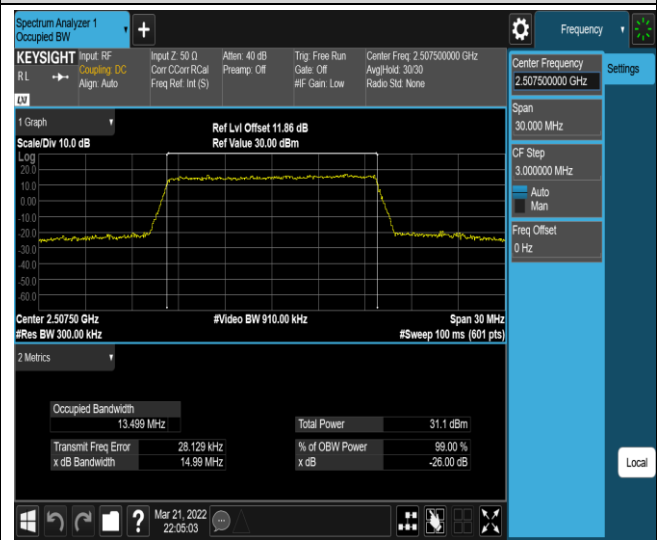

Band7-10MHz-16QAM-20800-50RB#0

Band7-10MHz-16QAM-21100-50RB#0

Band7-10MHz-16QAM-21400-50RB#0

Band7-15MHz-QPSK-20825-75RB#0

Band7-15MHz-QPSK-21100-75RB#0

Band7-15MHz-QPSK-21375-75RB#0

Band7-15MHz-16QAM-20825-75RB#0