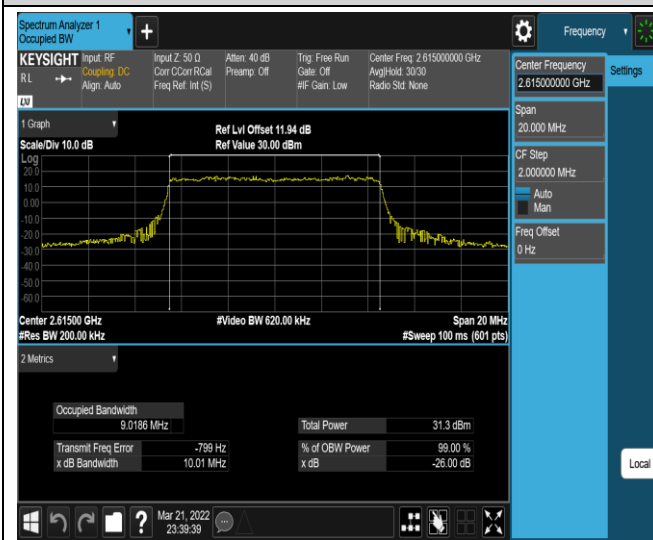

Band38-5MHz-16QAM-38225-25RB#0

Band38-10MHz-QPSK-37800-50RB#0

Band38-10MHz-QPSK-38000-50RB#0

Band38-10MHz-QPSK-38200-50RB#0

Band38-10MHz-16QAM-37800-50RB#0

Band38-10MHz-16QAM-38000-50RB#0

Band38-10MHz-16QAM-38200-50RB#0