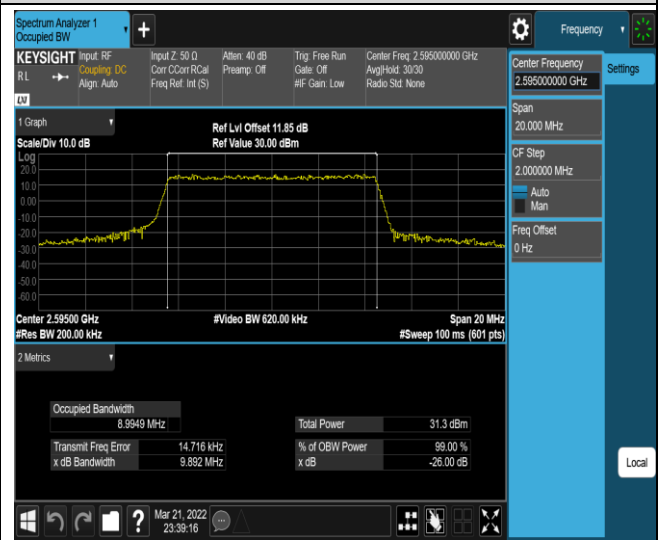

Band38-10MHz-QPSK-38000-50RB#0

Band38-10MHz-16QAM-37800-50RB#0