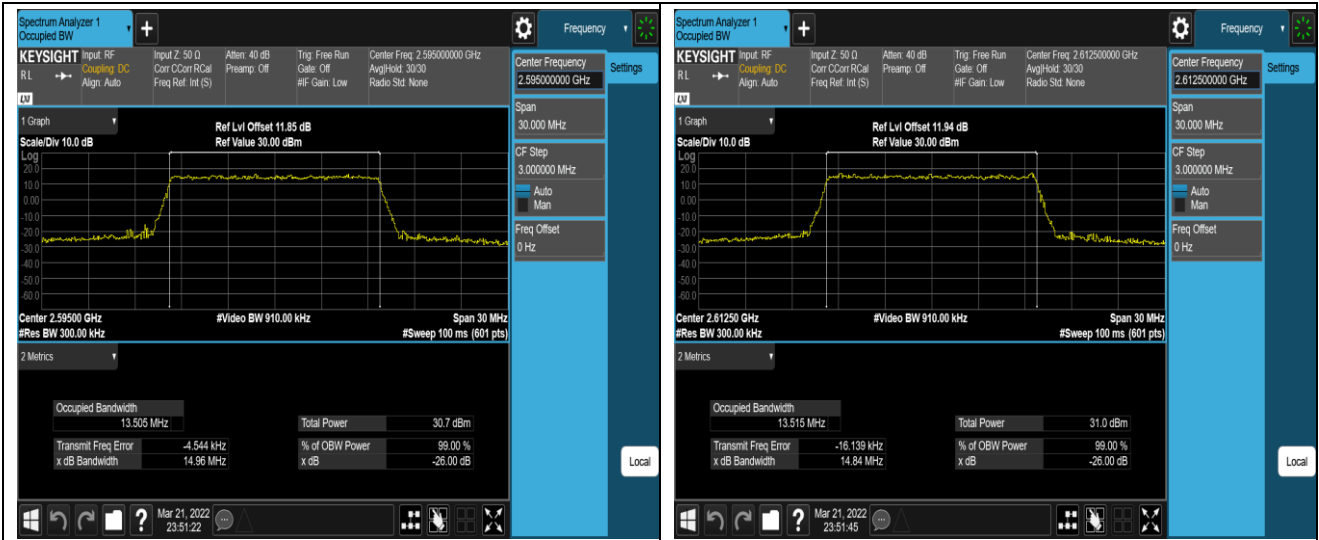

Band38-15MHz-QPSK-37825-75RB#0

Band38-15MHz-QPSK-38000-75RB#0

Band38-15MHz-QPSK-38175-75RB#0

Band38-15MHz-16QAM-37825-75RB#0

Band38-15MHz-16QAM-38000-75RB#0

Band38-15MHz-16QAM-38175-75RB#0

Band38-20MHz-QPSK-37850-100RB#0