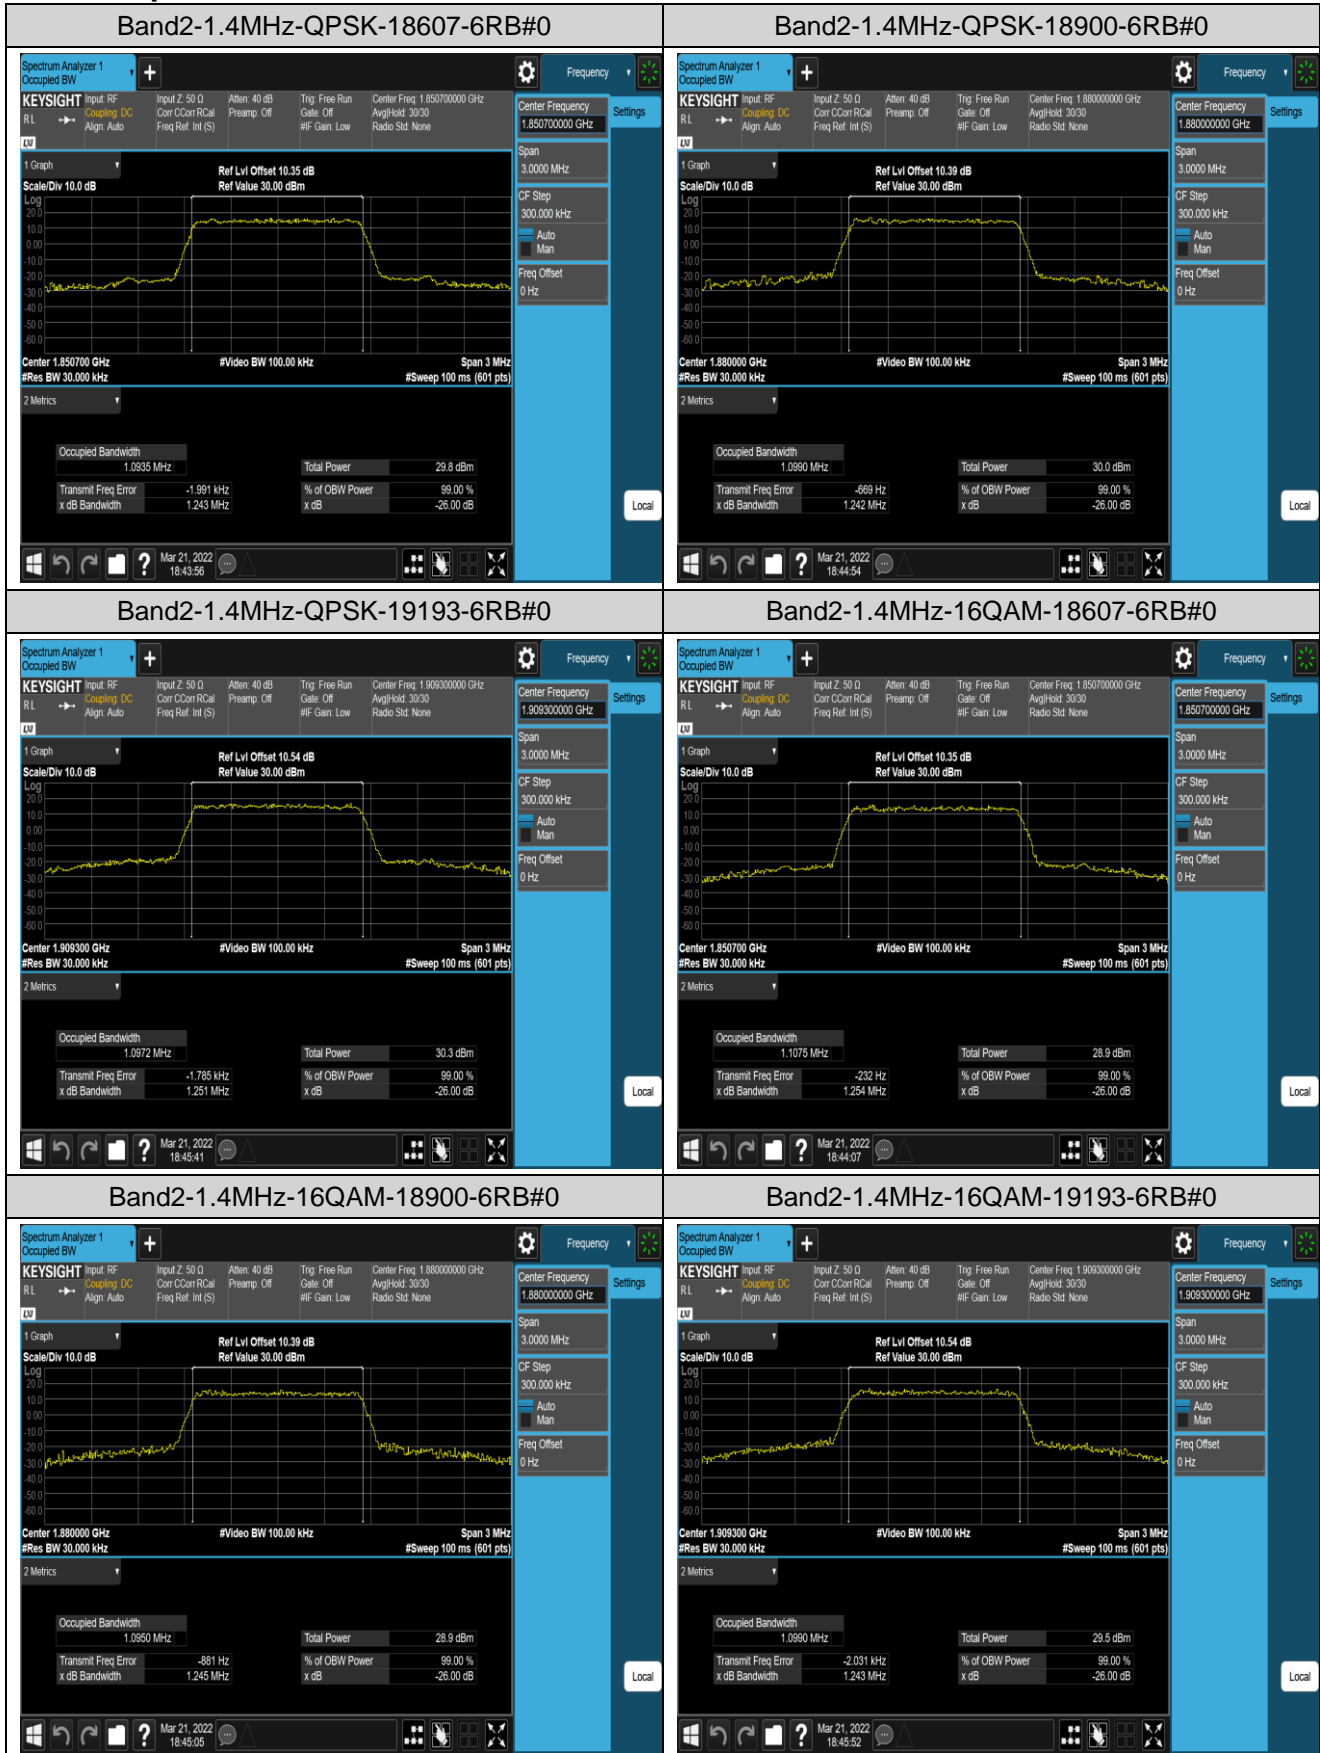

Test Graphs