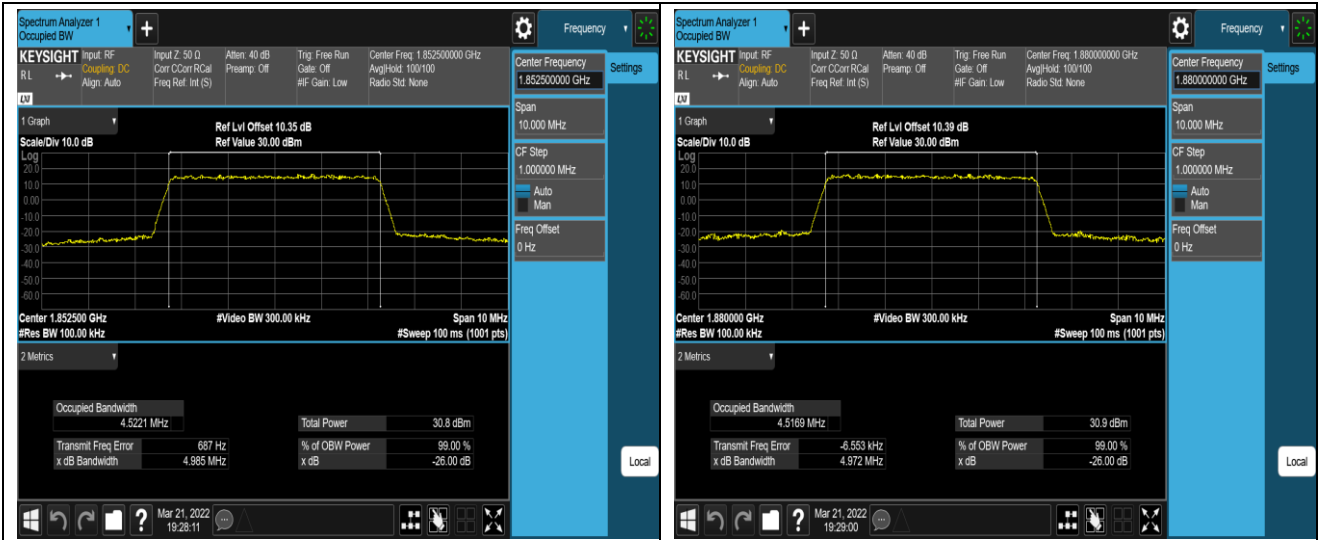

Band2-5MHz-QPSK-19175-25RB#0

Band2-5MHz-16QAM-18625-25RB#0