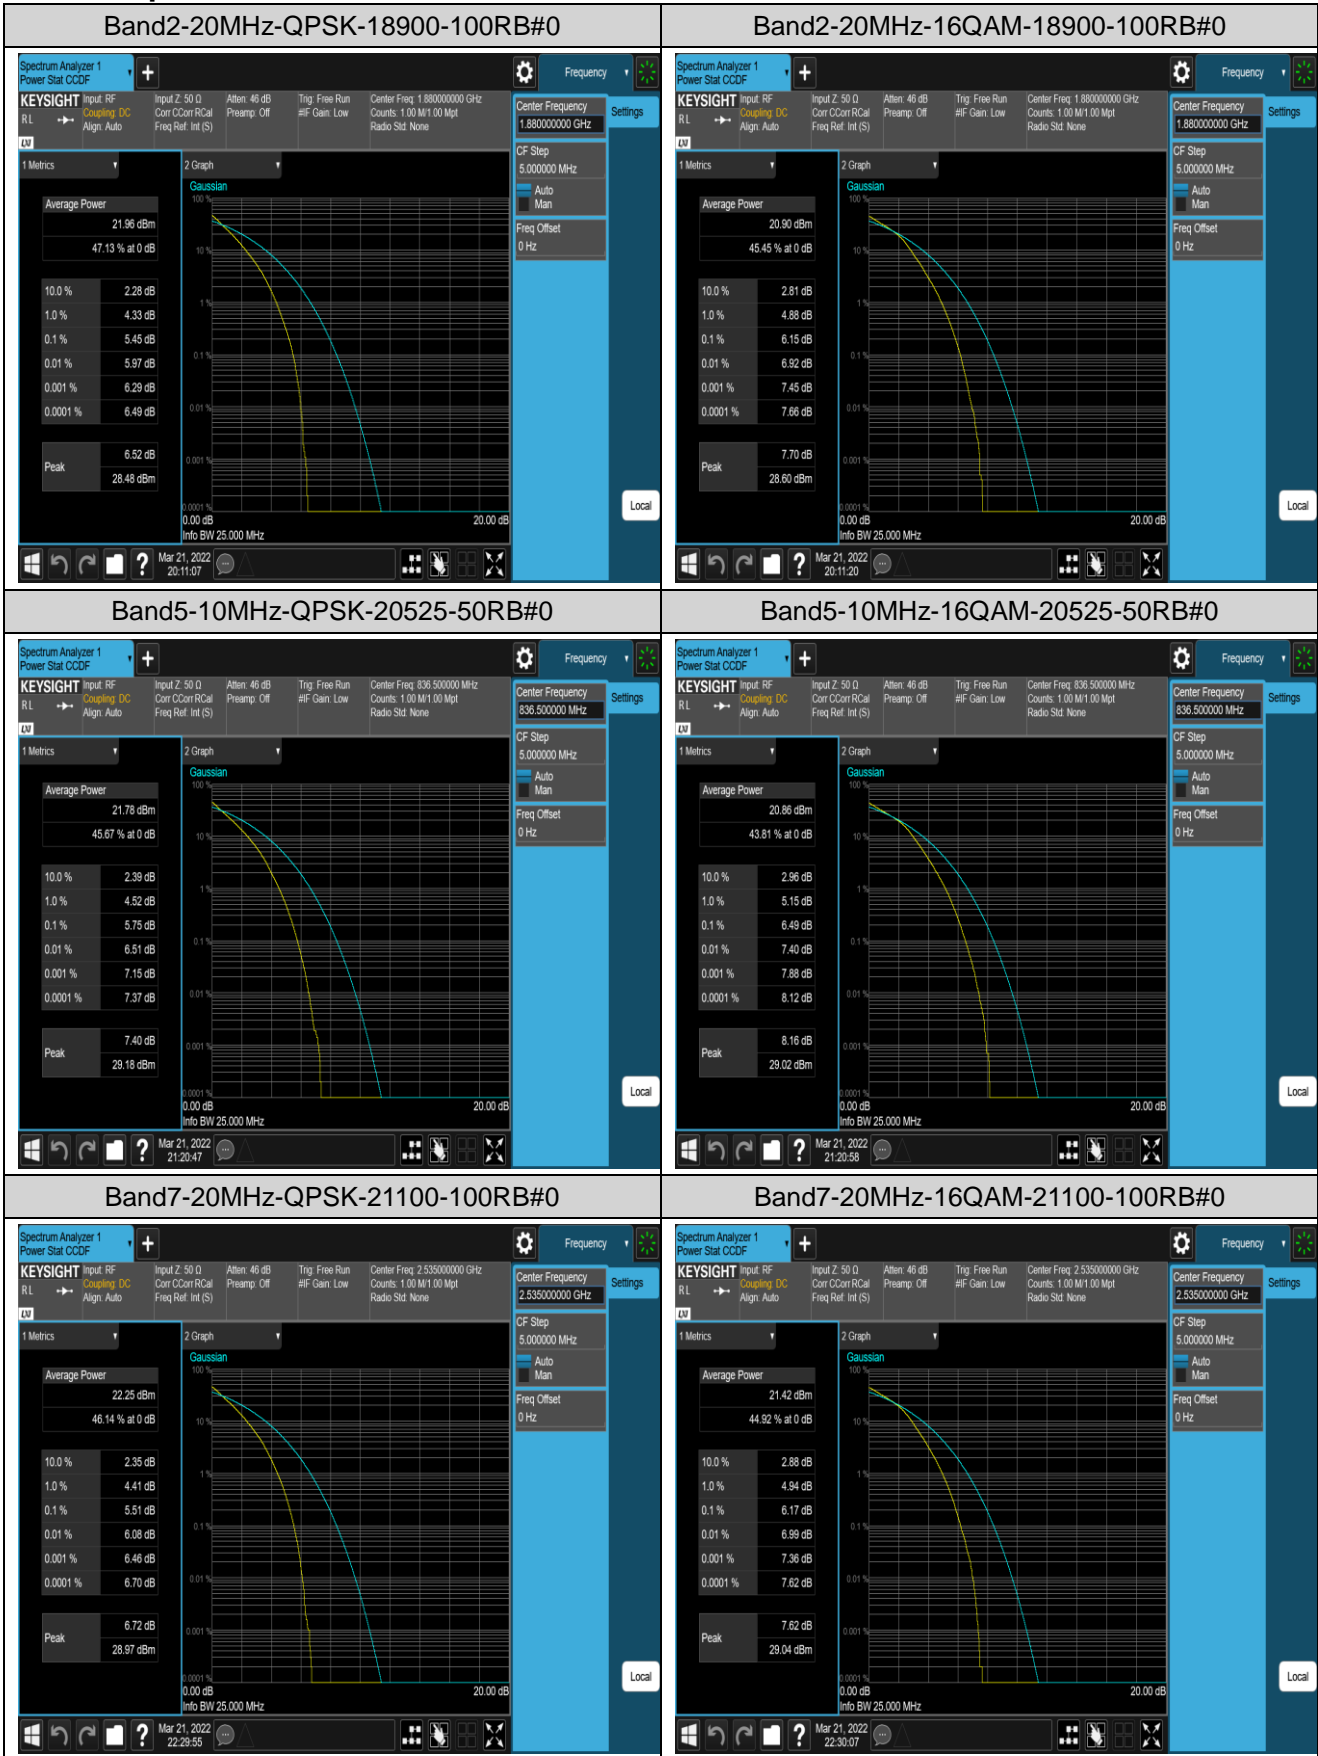

Test Graphs