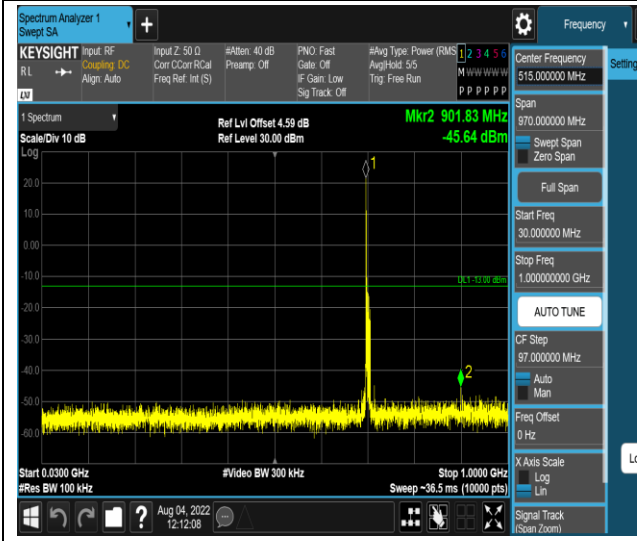

Band17-10MHz-16QAM-23780-1RB#0-Range1:30~1000MHz

Band17-10MHz-16QAM-23780-1RB#0-Range2:1000~10000MHz