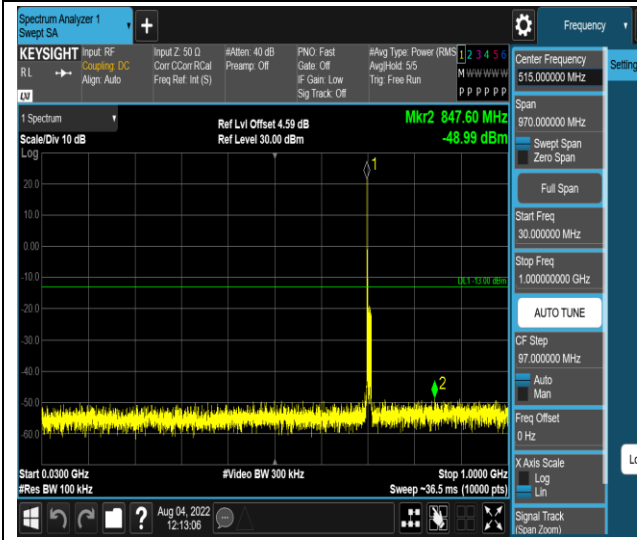

Band17-10MHz-QPSK-23800-1RB#0-Range1:30~1000MHz

Band17-10MHz-16QAM-23780-1RB#0-Range2:1000~10000MHz

Band17-10MHz-16QAM-23780-1RB#0-Range1:30~1000MHz