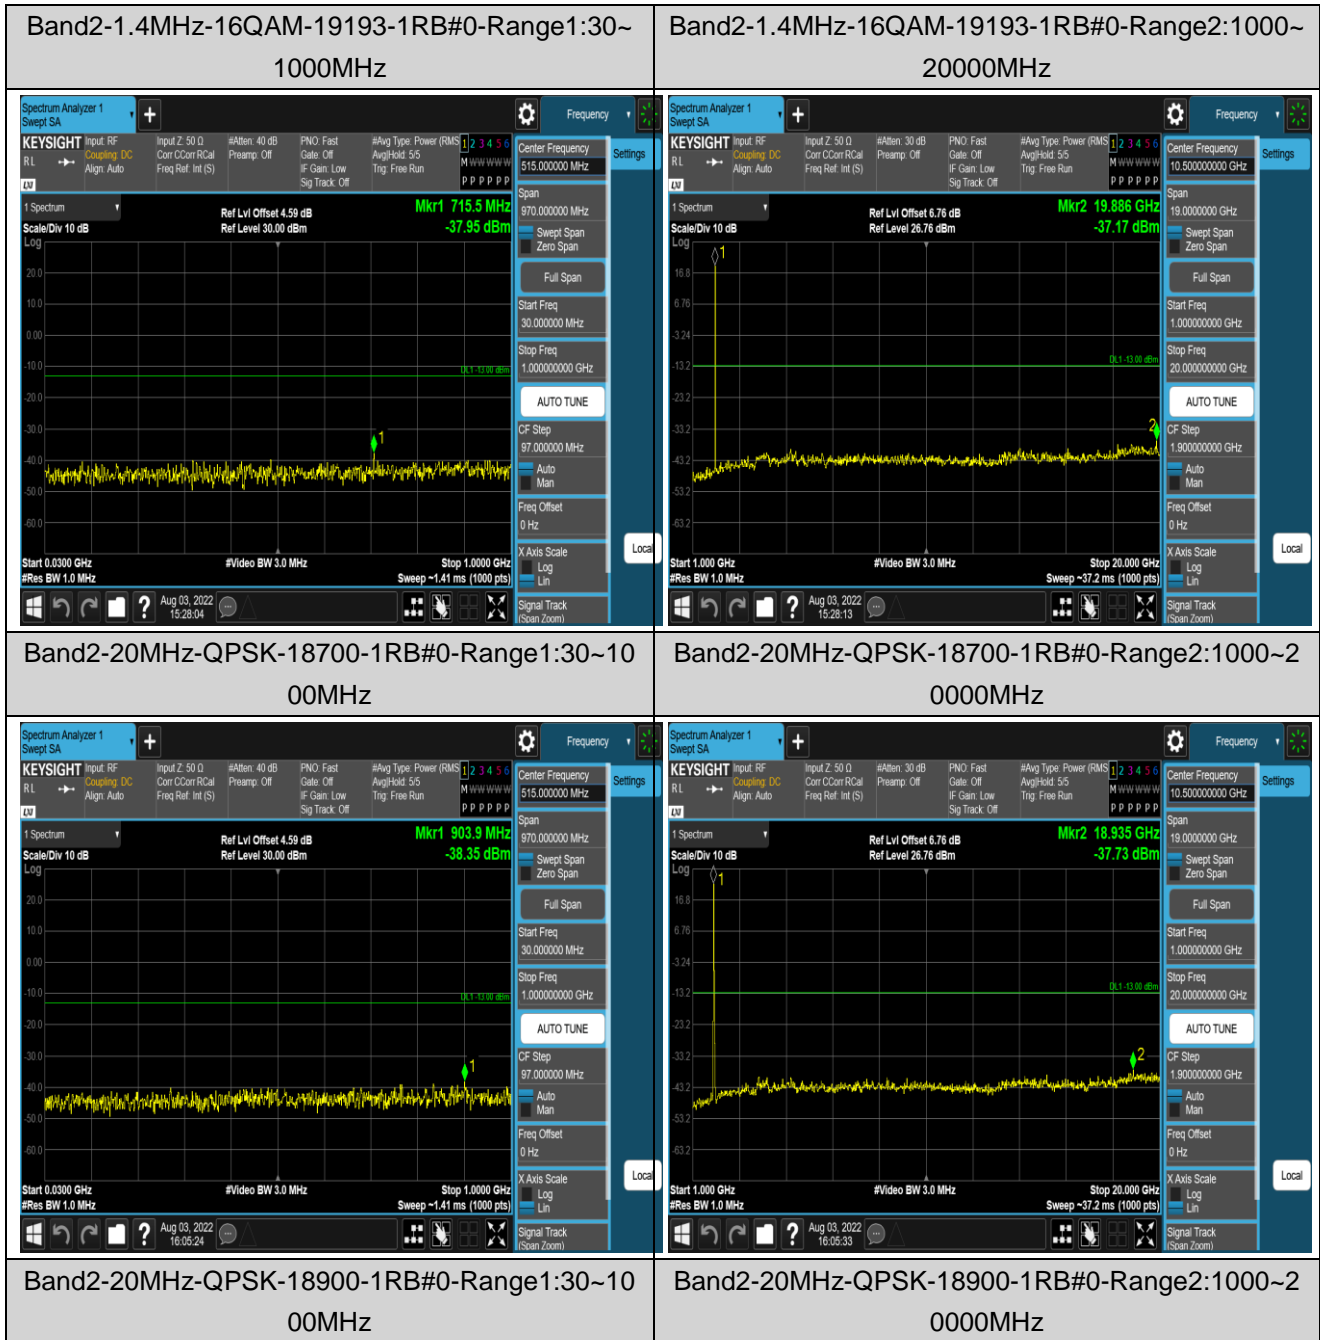

Remark: All bandwidth and all modulation had been tested, but only the worst case data displayed in this report.

Test Graphs

Band2-1.4MHz-16QAM-18607-1RB#0-Range1:30~1000MHz

Band2-1.4MHz-16QAM-18607-1RB#0-Range2:1000~20000MHz

Band2-1.4MHz-16QAM-18900-1RB#0-Range1:30~1000MHz

Band2-1.4MHz-16QAM-18900-1RB#0-Range2:1000~20000MHz

Band2-20MHz-QPSK-19100-1RB#0-Range1:30~1000MHz

Band2-20MHz-QPSK-19100-1RB#0-Range2:1000~20000MHz

Band2-20MHz-16QAM-18700-1RB#0-Range1:30~1000MHz