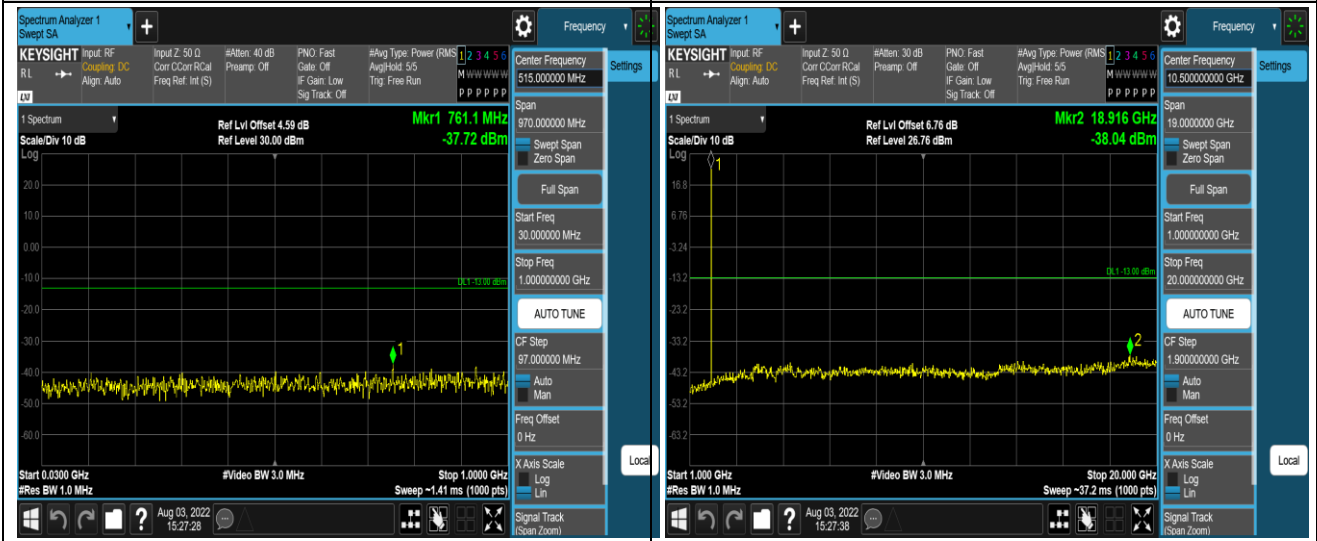

Remark: All bandwidth and all modulation had been tested, but only the worst case data displayed in this report.

Test Graphs

Band2-1.4MHz-16QAM-18607-1RB#0-Range1:30~1000MHz

Band2-1.4MHz-16QAM-18607-1RB#0-Range2:1000~20000MHz

Band2-1.4MHz-16QAM-18900-1RB#0-Range1:30~1000MHz

Band2-1.4MHz-16QAM-18900-1RB#0-Range2:1000~20000MHz

Band2-20MHz-QPSK-19100-1RB#0-Range1:30~1000MHz

Band2-20MHz-QPSK-19100-1RB#0-Range2:1000~20000MHz

Band2-20MHz-16QAM-18700-1RB#0-Range1:30~1000MHz