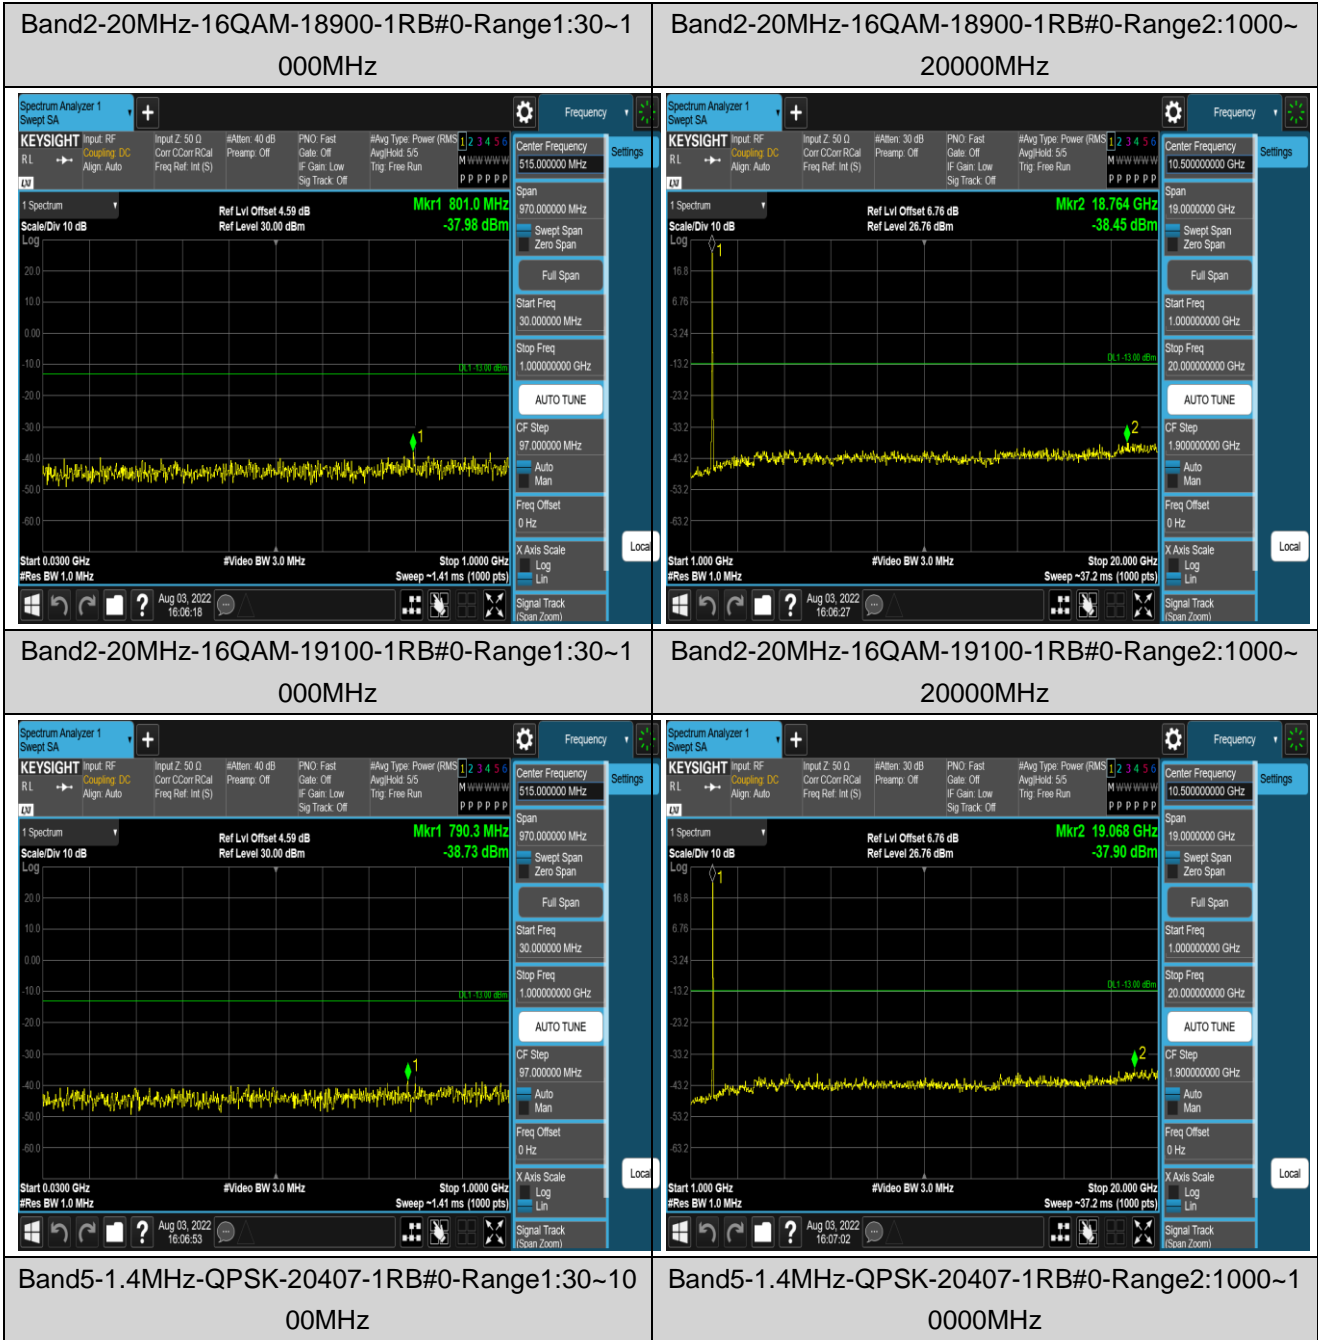

Remark: All bandwidth and all modulation had been tested, but only the worst case data displayed in this report.

Test Graphs

Band2-1.4MHz-16QAM-18607-1RB#0-Range1:30~1000MHz

Band2-1.4MHz-16QAM-18607-1RB#0-Range2:1000~20000MHz

Band2-1.4MHz-16QAM-18900-1RB#0-Range1:30~1000MHz

Band2-1.4MHz-16QAM-18900-1RB#0-Range2:1000~20000MHz

Band2-20MHz-QPSK-19100-1RB#0-Range1:30~1000MHz

Band2-20MHz-QPSK-19100-1RB#0-Range2:1000~20000MHz

Band2-20MHz-16QAM-18700-1RB#0-Range1:30~1000MHz

Band2-20MHz-16QAM-18700-1RB#0-Range2:1000~20000MHz

Band5-1.4MHz-QPSK-20525-1RB#0-Range1:30~1000MHz

Band5-1.4MHz-QPSK-20525-1RB#0-Range2:1000~10000MHz

Band5-1.4MHz-QPSK-20643-1RB#0-Range1:30~1000MHz

Band5-1.4MHz-QPSK-20643-1RB#0-Range2:1000~10000MHz