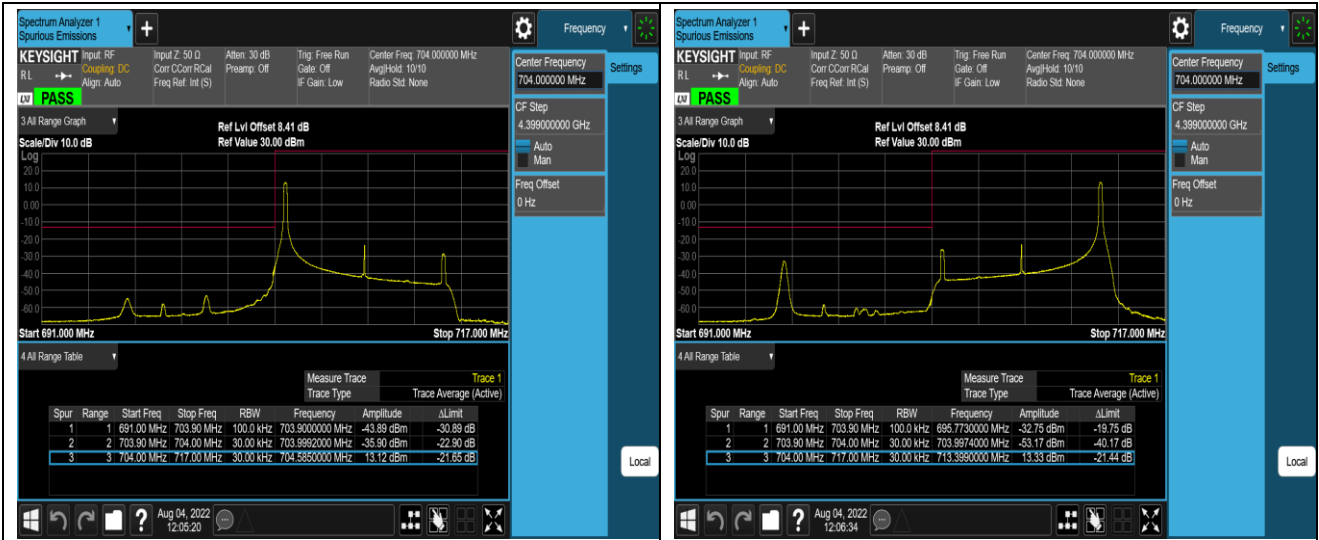

Band17-10MHz-QPSK-23780-50RB#0

Band17-10MHz-QPSK-23800-1RB#0

Band17-10MHz-QPSK-23800-1RB#49

Band17-10MHz-QPSK-23800-50RB#0

Band17-10MHz-16QAM-23780-1RB#0

Band17-10MHz-16QAM-23780-1RB#49

Band41-5MHz-QPSK-40065-25RB#0