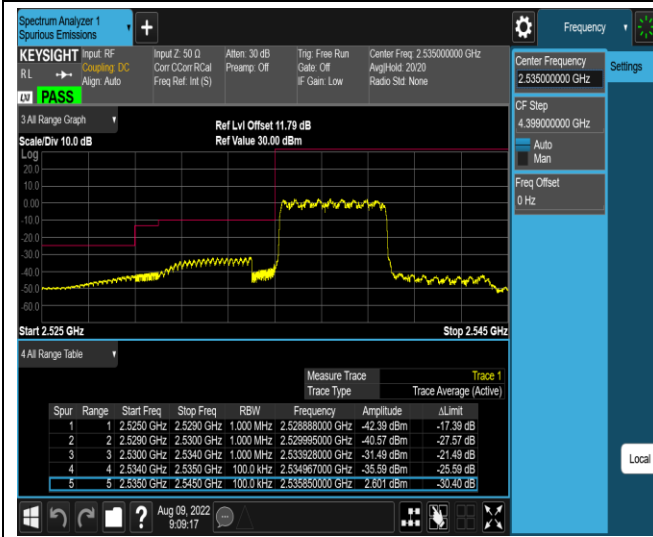

Band41-5MHz-QPSK-40065-25RB#0

Band41-5MHz-QPSK-41215-1RB#24