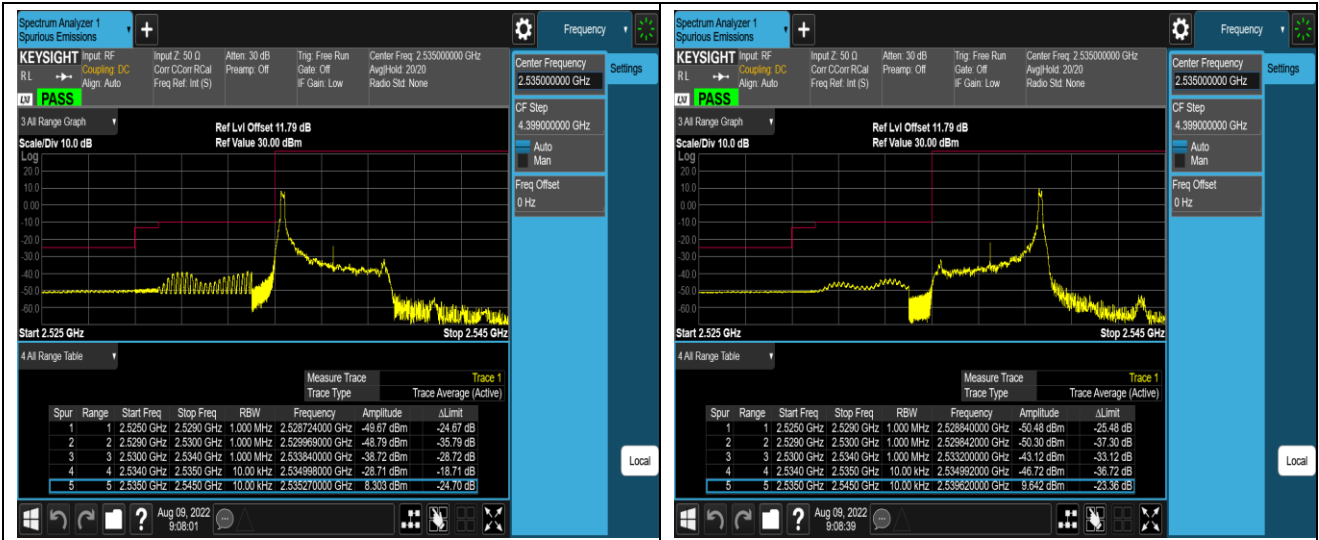

Band17-10MHz-QPSK-23780-50RB#0

Band17-10MHz-QPSK-23800-1RB#0

Band17-10MHz-QPSK-23800-1RB#49

Band17-10MHz-QPSK-23800-50RB#0

Band17-10MHz-16QAM-23780-1RB#0

Band17-10MHz-16QAM-23780-1RB#49

Band41-5MHz-QPSK-40065-25RB#0