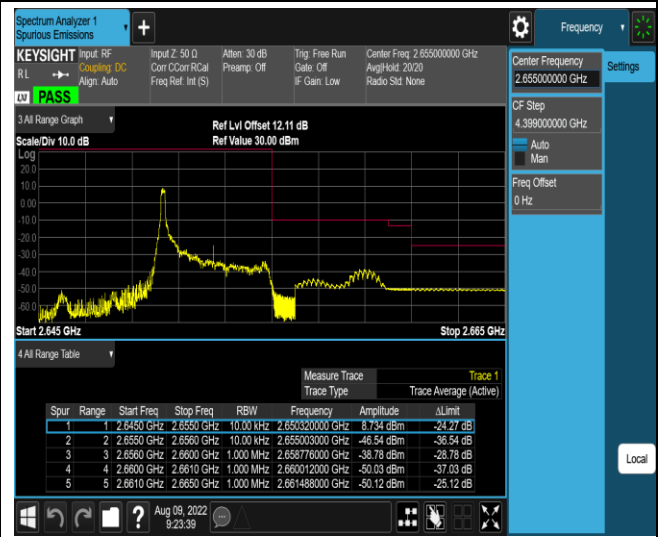

Band41-5MHz-QPSK-41215-1RB#0

Band41-5MHz-QPSK-41215-25RB#0