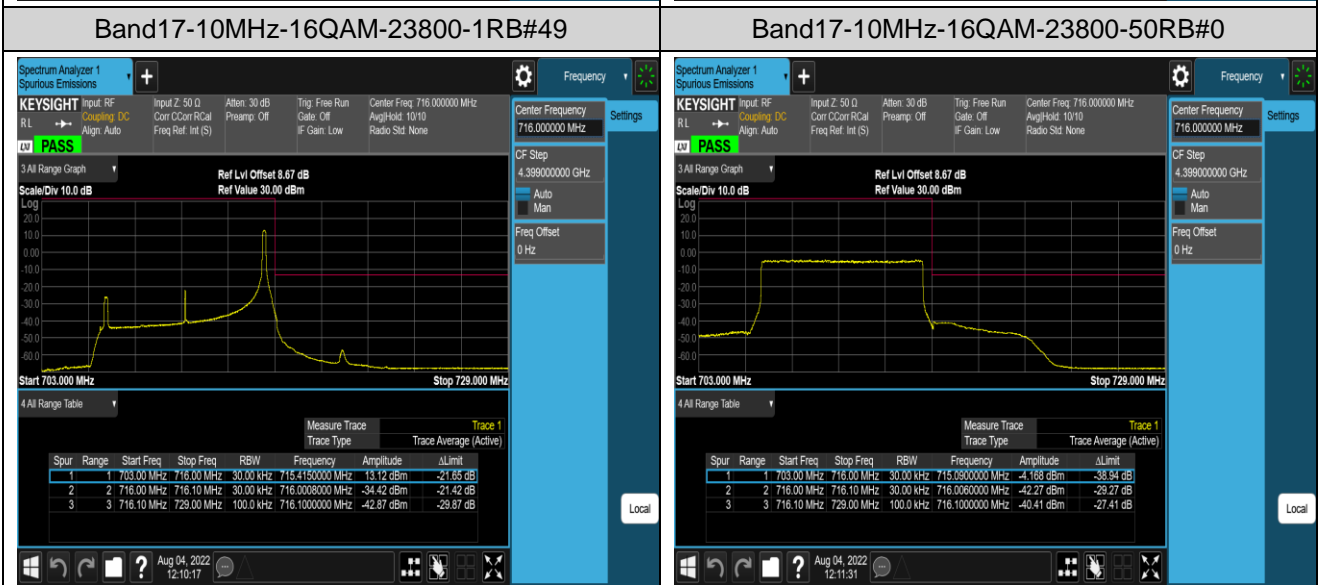

Band17-10MHz-QPSK-23780-50RB#0

Band17-10MHz-QPSK-23800-1RB#0

Band17-10MHz-QPSK-23800-1RB#49

Band17-10MHz-QPSK-23800-50RB#0

Band17-10MHz-16QAM-23780-1RB#0

Band17-10MHz-16QAM-23780-1RB#49

Band41-5MHz-QPSK-40065-25RB#0