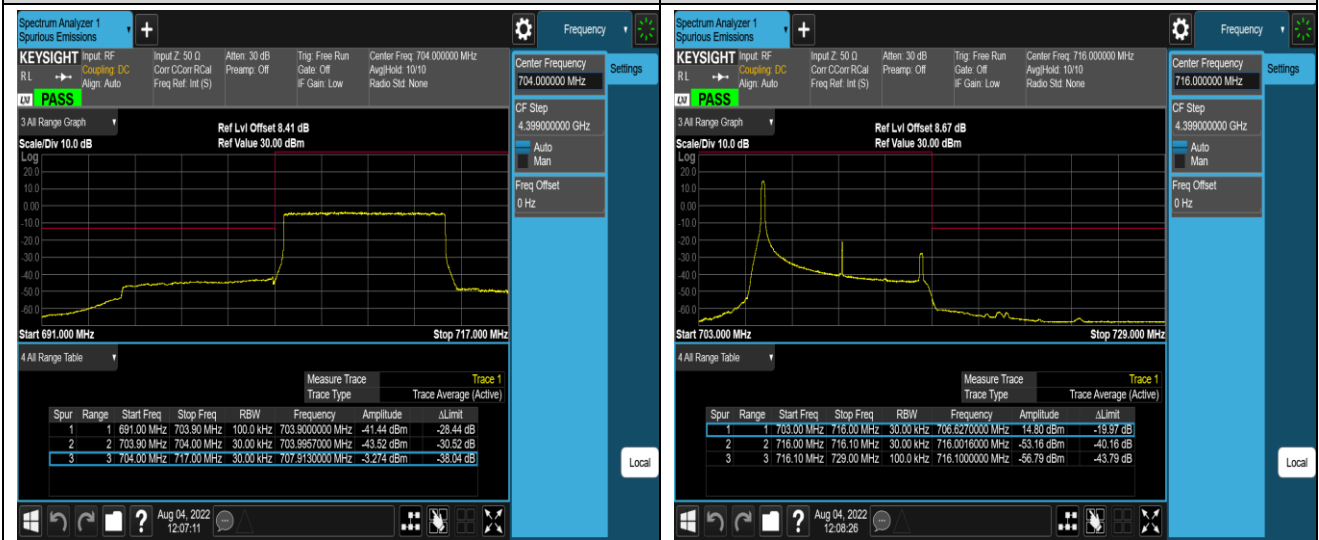

Band17-10MHz-QPSK-23780-50RB#0

Band17-10MHz-QPSK-23800-1RB#0

Band17-10MHz-QPSK-23800-1RB#49

Band17-10MHz-QPSK-23800-50RB#0

Band17-10MHz-16QAM-23780-1RB#0

Band17-10MHz-16QAM-23780-1RB#49

Band41-5MHz-QPSK-40065-25RB#0