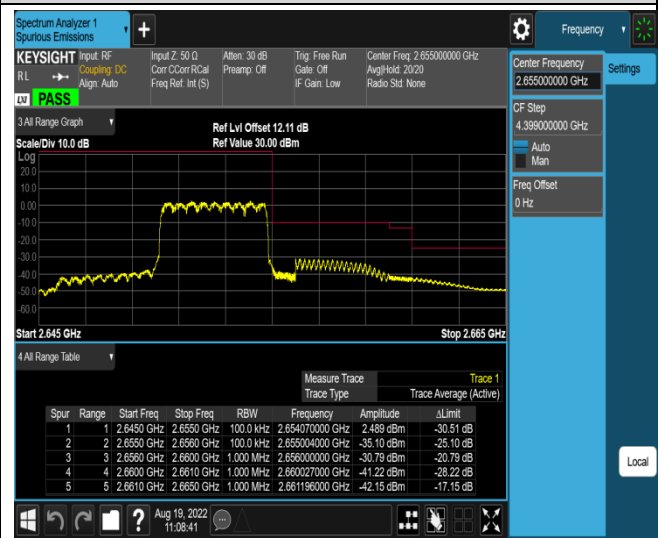

Band41-5MHz-QPSK-41215-25RB#0

Band41-5MHz-16QAM-40065-1RB#24