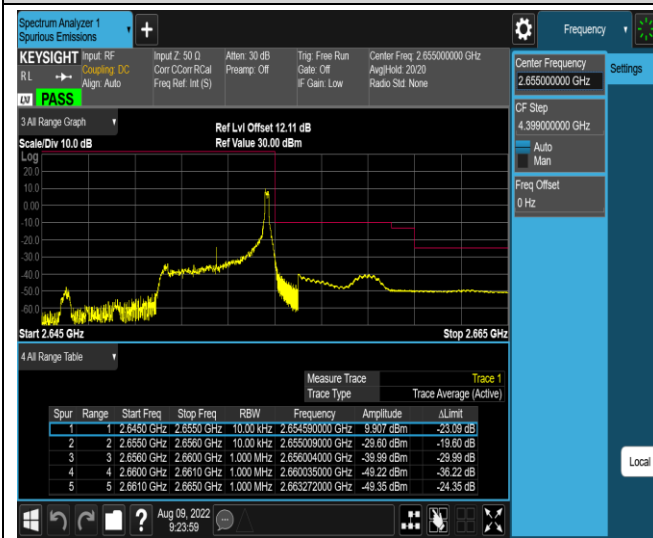

Band41-5MHz-QPSK-41215-1RB#24

Band41-5MHz-16QAM-40065-1RB#0