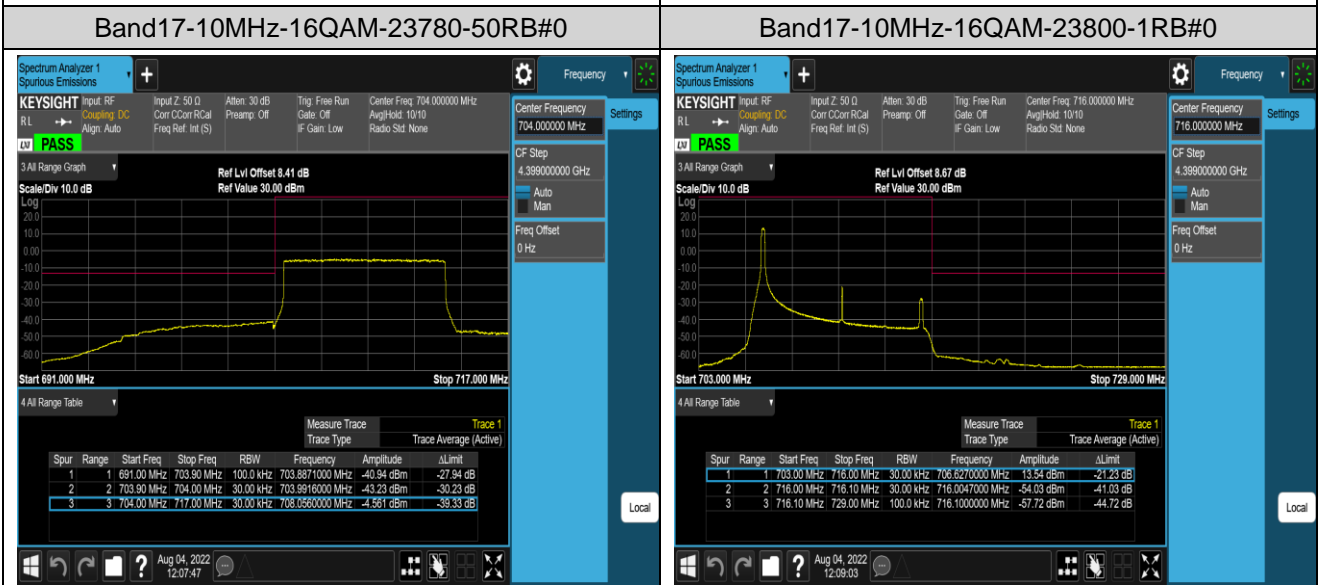

Band17-10MHz-QPSK-23780-50RB#0

Band17-10MHz-QPSK-23800-1RB#0

Band17-10MHz-QPSK-23800-1RB#49

Band17-10MHz-QPSK-23800-50RB#0

Band17-10MHz-16QAM-23780-1RB#0

Band17-10MHz-16QAM-23780-1RB#49

Band41-5MHz-QPSK-40065-25RB#0