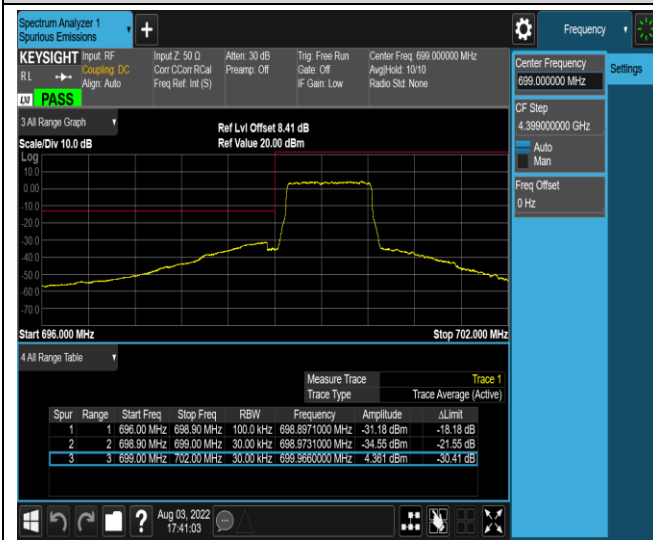

Band12-1.4MHz-QPSK-23173-1RB#5

Band12-1.4MHz-QPSK-23173-6RB#0

Band12-1.4MHz-16QAM-23017-1RB#0

Band12-1.4MHz-16QAM-23017-1RB#5

Band12-1.4MHz-16QAM-23017-6RB#0

Band12-1.4MHz-16QAM-23173-1RB#0

Band12-1.4MHz-16QAM-23173-1RB#5