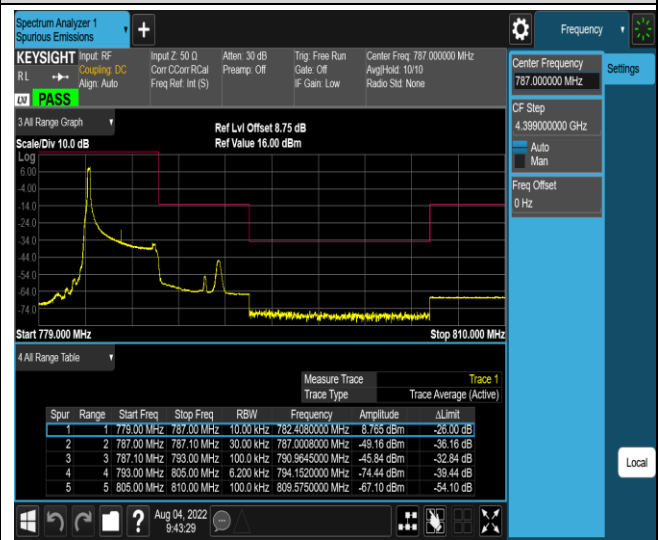

Band12-10MHz-16QAM-23060-1RB#0

Band12-10MHz-16QAM-23060-1RB#49

Band13-5MHz-16QAM-23205-25RB#0

Band13-5MHz-16QAM-23255-1RB#0

Band13-5MHz-16QAM-23255-1RB#24

Band13-5MHz-16QAM-23255-25RB#0

Band13-10MHz-QPSK-23230-1RB#0