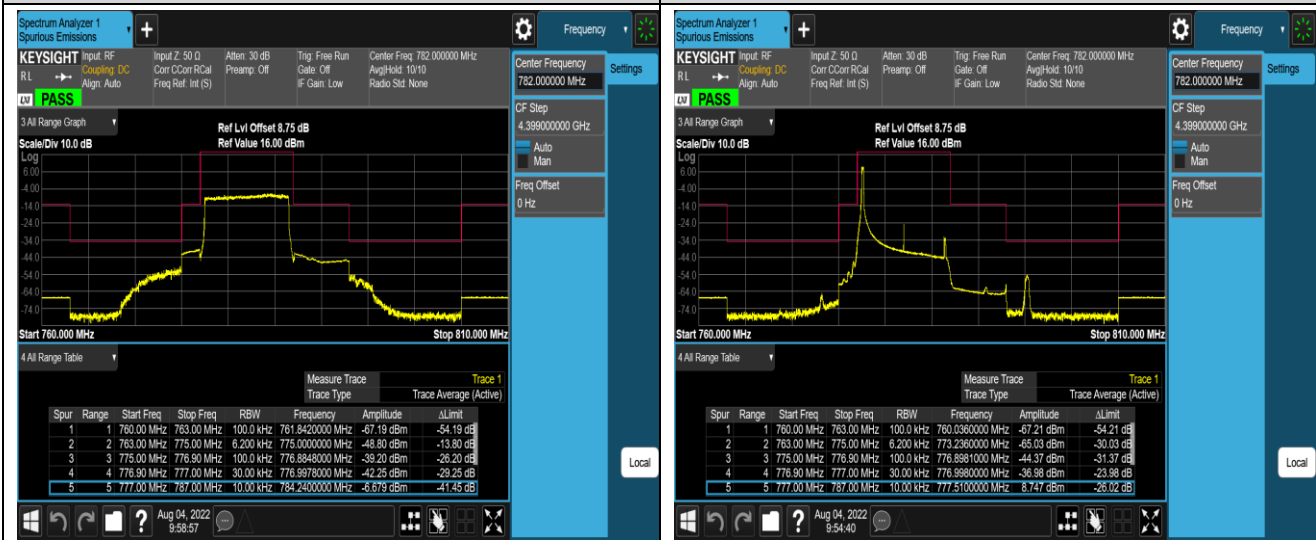

Band13-10MHz-QPSK-23230-50RB#0

Band13-10MHz-16QAM-23230-1RB#0

Band13-10MHz-16QAM-23230-1RB#49

Band13-10MHz-16QAM-23230-50RB#0