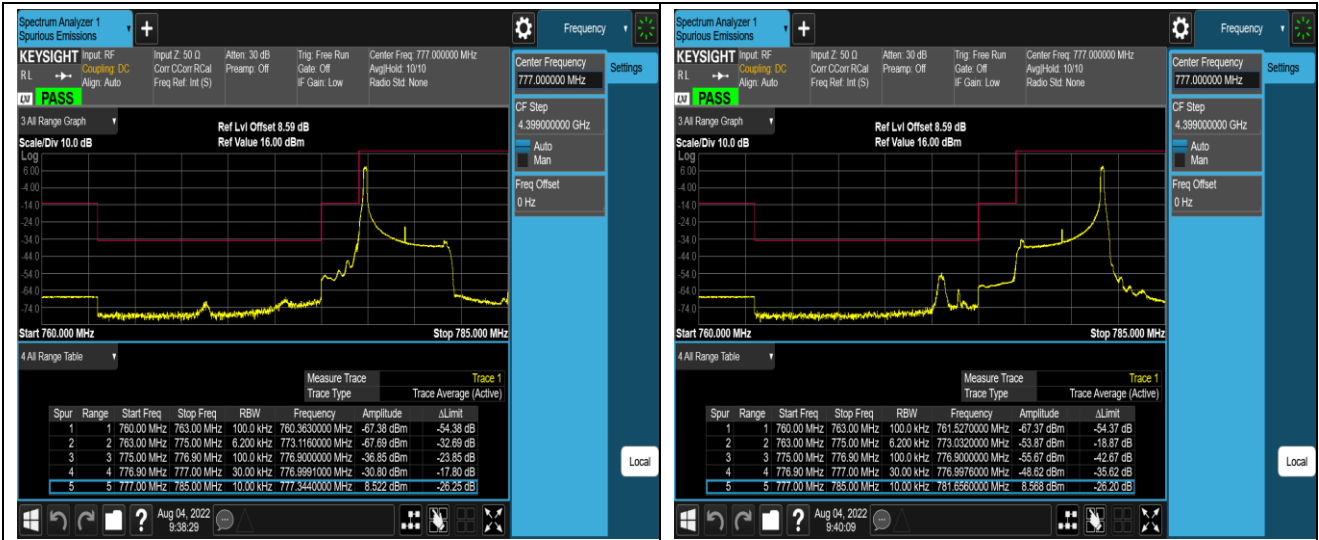

Band13-5MHz-16QAM-23205-25RB#0

Band13-5MHz-16QAM-23255-1RB#0