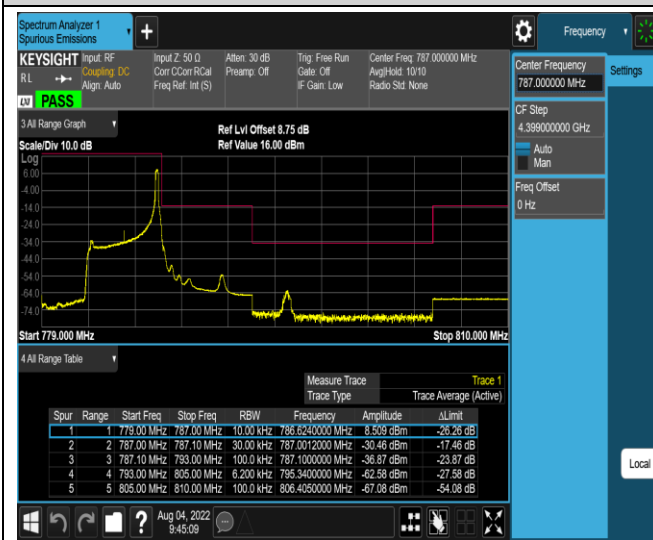

Band12-10MHz-16QAM-23060-1RB#0

Band12-10MHz-16QAM-23060-1RB#49

Band13-5MHz-16QAM-23205-25RB#0

Band13-5MHz-16QAM-23255-1RB#0

Band13-5MHz-16QAM-23255-1RB#24

Band13-5MHz-16QAM-23255-25RB#0

Band13-10MHz-QPSK-23230-1RB#0