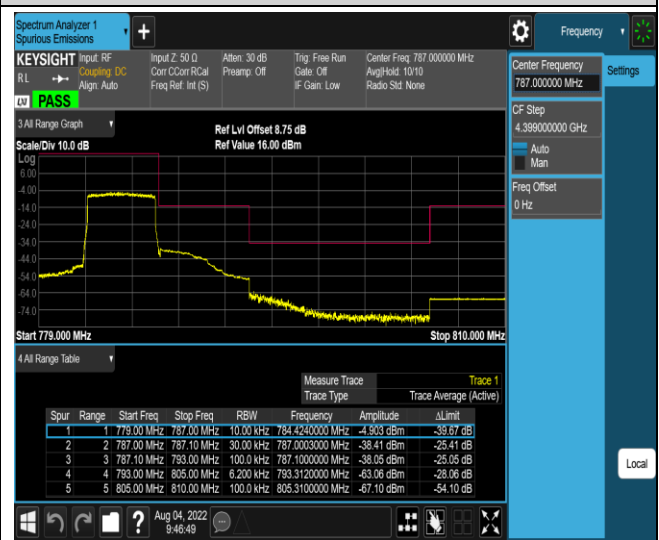

Band12-10MHz-16QAM-23060-1RB#0

Band12-10MHz-16QAM-23060-1RB#49

Band13-5MHz-16QAM-23205-25RB#0

Band13-5MHz-16QAM-23255-1RB#0

Band13-5MHz-16QAM-23255-1RB#24

Band13-5MHz-16QAM-23255-25RB#0

Band13-10MHz-QPSK-23230-1RB#0