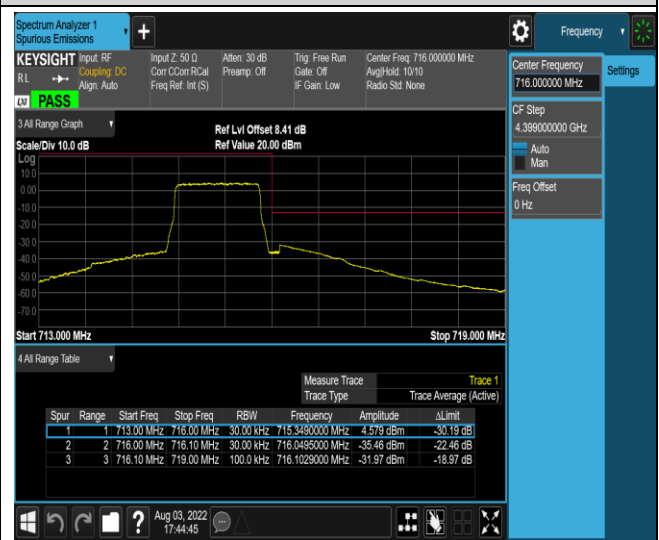

Band12-1.4MHz-16QAM-23173-6RB#0

Band12-10MHz-QPSK-23060-1RB#49