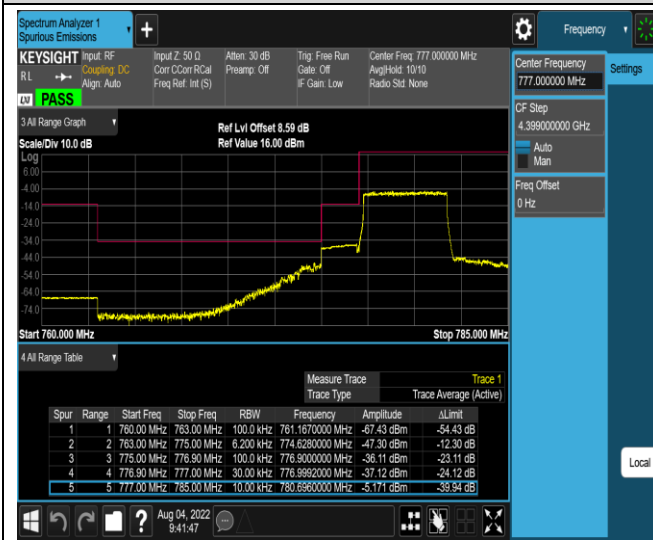

Band12-10MHz-16QAM-23060-1RB#0

Band12-10MHz-16QAM-23060-1RB#49

Band13-5MHz-16QAM-23205-25RB#0

Band13-5MHz-16QAM-23255-1RB#0

Band13-5MHz-16QAM-23255-1RB#24

Band13-5MHz-16QAM-23255-25RB#0

Band13-10MHz-QPSK-23230-1RB#0