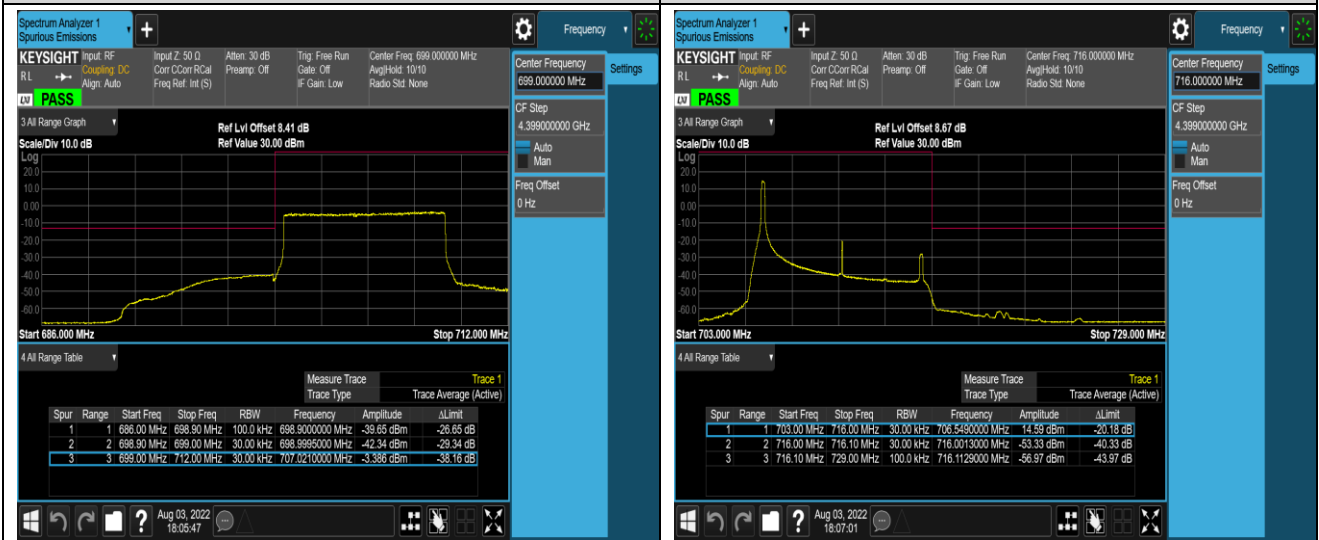

Band12-1.4MHz-16QAM-23173-6RB#0

Band12-10MHz-QPSK-23060-1RB#0

Band12-10MHz-QPSK-23060-1RB#49

Band12-10MHz-QPSK-23060-50RB#0

Band12-10MHz-QPSK-23130-1RB#0

Band12-10MHz-QPSK-23130-1RB#49

Band12-10MHz-QPSK-23130-50RB#0