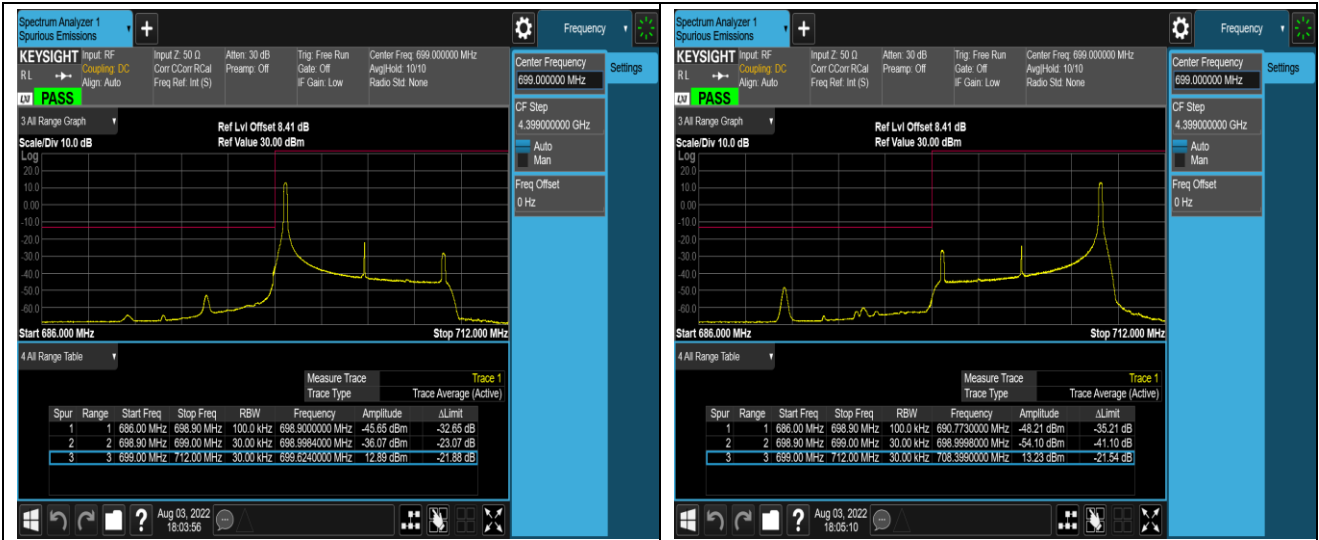

Band12-10MHz-16QAM-23060-1RB#0

Band12-10MHz-16QAM-23060-1RB#49