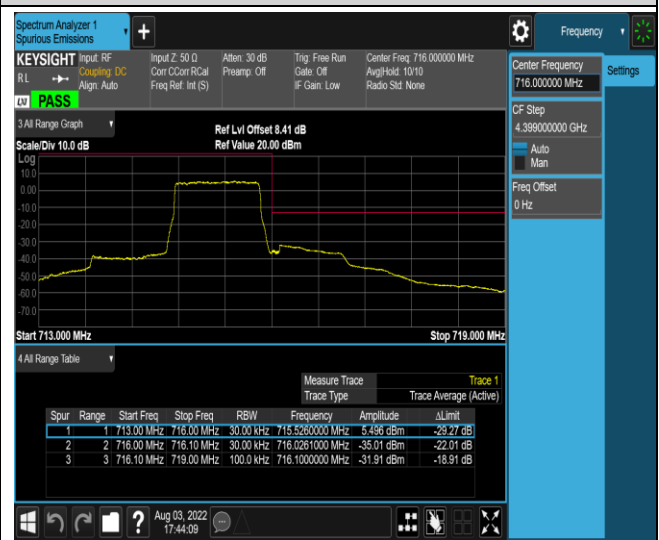

Band12-1.4MHz-QPSK-23173-6RB#0

Band12-1.4MHz-16QAM-23017-1RB#5