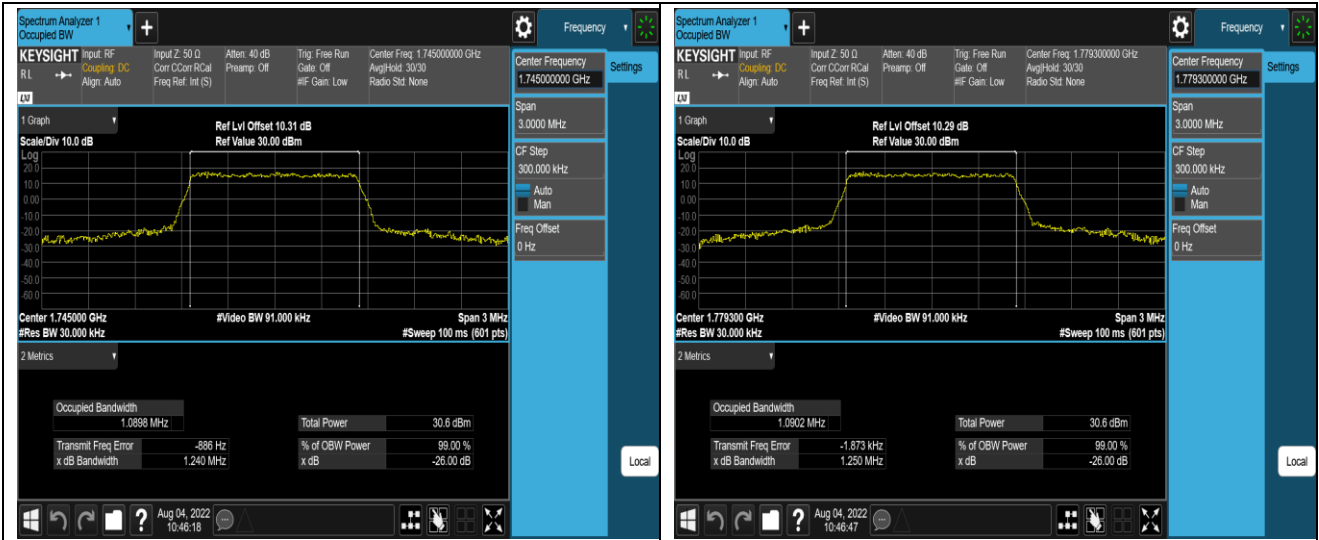

Band66-1.4MHz-16QAM-132322-6RB#0

Band66-1.4MHz-16QAM-132665-6RB#0

Band66-3MHz-QPSK-131987-15RB#0

Band66-3MHz-QPSK-132322-15RB#0