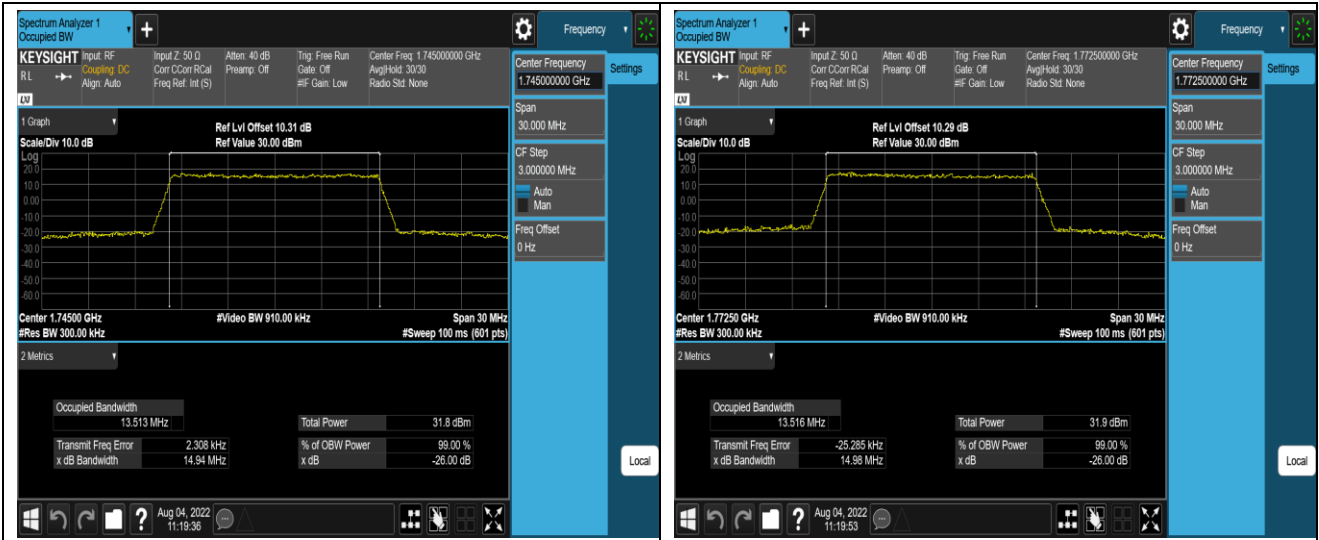

Band66-15MHz-16QAM-132322-75RB#0

Band66-15MHz-16QAM-132597-75RB#0

Band66-20MHz-QPSK-132072-100RB#0

Band66-20MHz-QPSK-132322-100RB#0