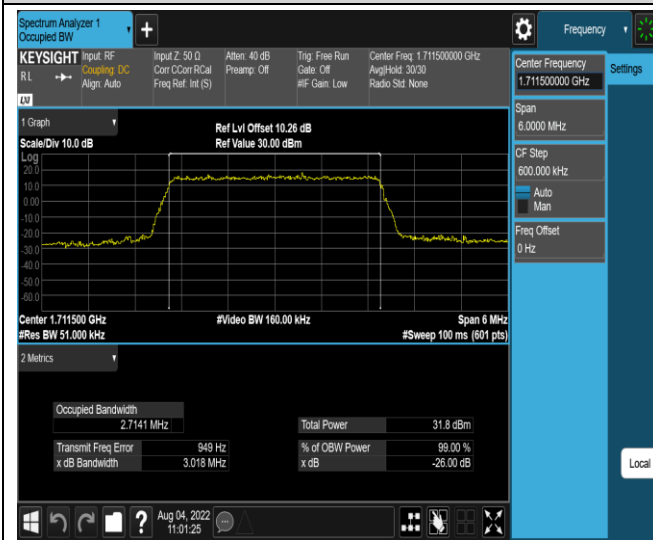

Band66-3MHz-QPSK-131987-15RB#0

Band66-3MHz-QPSK-132657-15RB#0