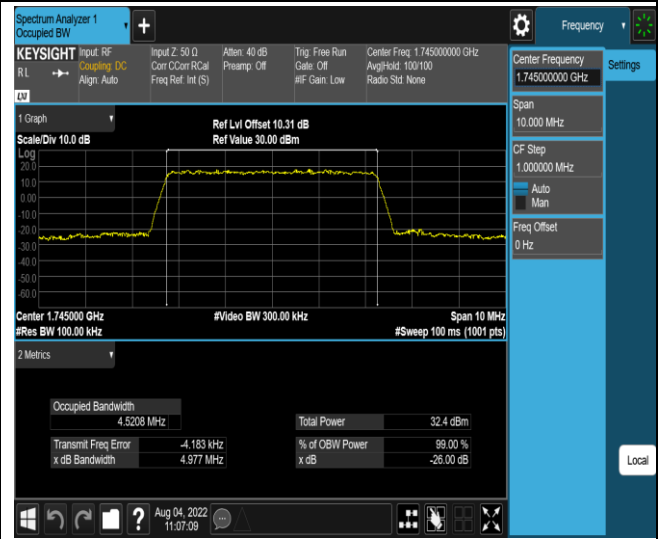

Band66-5MHz-QPSK-132322-25RB#0

Band66-5MHz-16QAM-131997-25RB#0