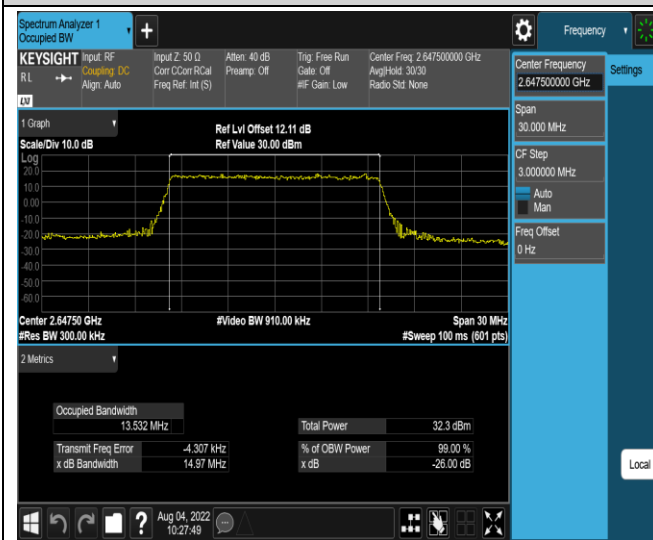

Band41-15MHz-QPSK-41165-75RB#0

Band41-15MHz-16QAM-40640-75RB#0