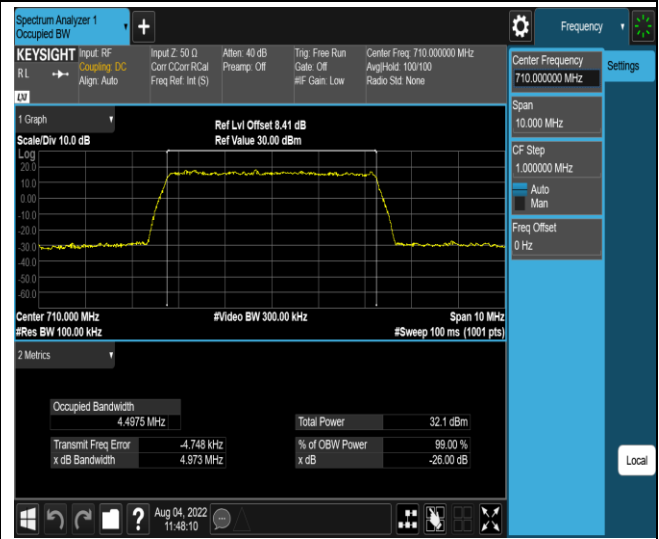

Band17-5MHz-QPSK-23755-25RB#0

Band17-5MHz-QPSK-23790-25RB#0

Band17-5MHz-QPSK-23825-25RB#0

Band17-5MHz-16QAM-23755-25RB#0

Band17-5MHz-16QAM-23790-25RB#0

Band17-5MHz-16QAM-23825-25RB#0

Band17-10MHz-QPSK-23780-50RB#0