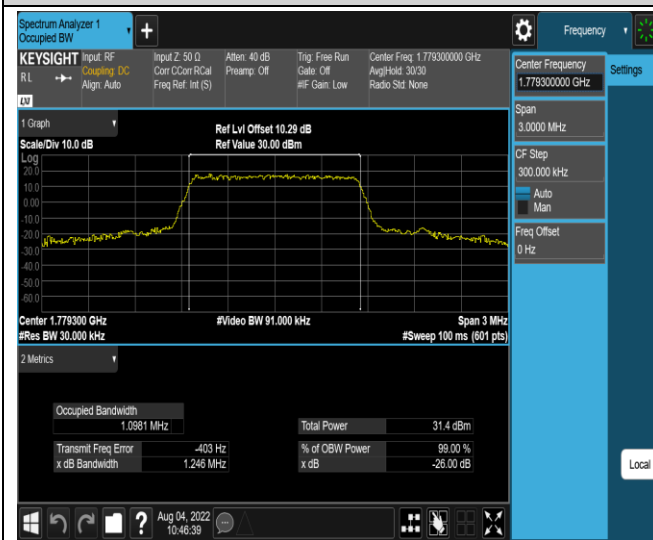

Band41-20MHz-16QAM-40640-100RB#0

Band41-20MHz-16QAM-41140-100RB#0

Band66-1.4MHz-QPSK-131979-6RB#0

Band66-1.4MHz-QPSK-132322-6RB#0

Band66-1.4MHz-QPSK-132665-6RB#0

Band66-1.4MHz-16QAM-131979-6RB#0

Band66-1.4MHz-16QAM-132322-6RB#0