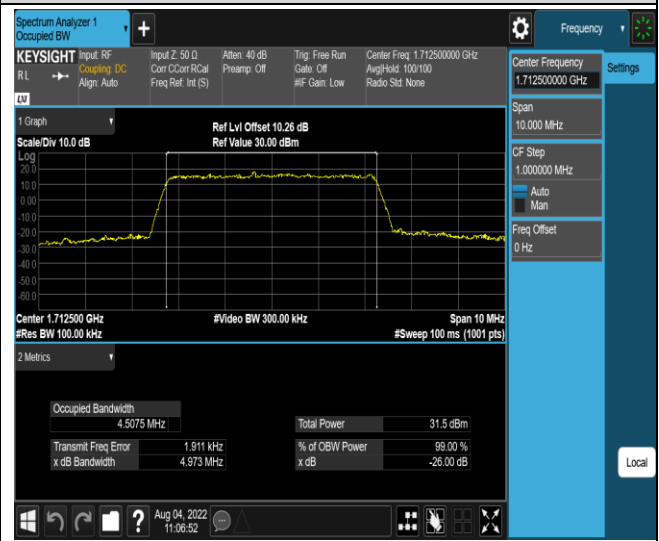

Band66-5MHz-16QAM-131997-25RB#0

Band66-5MHz-16QAM-132647-25RB#0