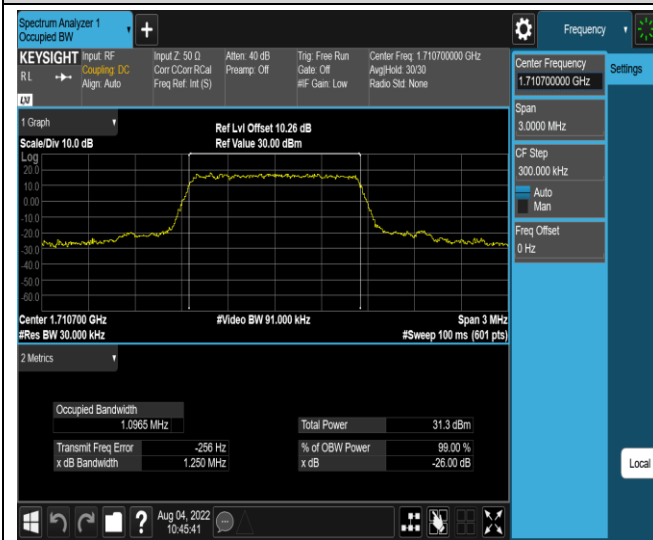

Band41-20MHz-16QAM-40640-100RB#0

Band41-20MHz-16QAM-41140-100RB#0

Band66-1.4MHz-QPSK-131979-6RB#0

Band66-1.4MHz-QPSK-132322-6RB#0

Band66-1.4MHz-QPSK-132665-6RB#0

Band66-1.4MHz-16QAM-131979-6RB#0

Band66-1.4MHz-16QAM-132322-6RB#0