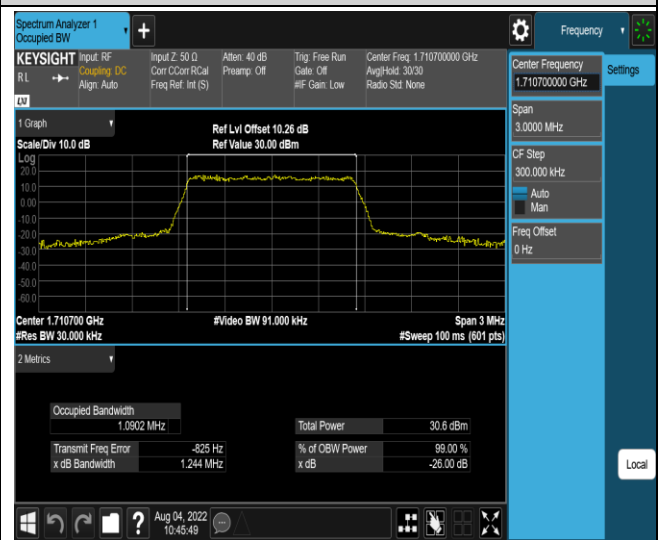

Band41-20MHz-16QAM-40640-100RB#0

Band41-20MHz-16QAM-41140-100RB#0

Band66-1.4MHz-QPSK-131979-6RB#0

Band66-1.4MHz-QPSK-132322-6RB#0

Band66-1.4MHz-QPSK-132665-6RB#0

Band66-1.4MHz-16QAM-131979-6RB#0

Band66-1.4MHz-16QAM-132322-6RB#0