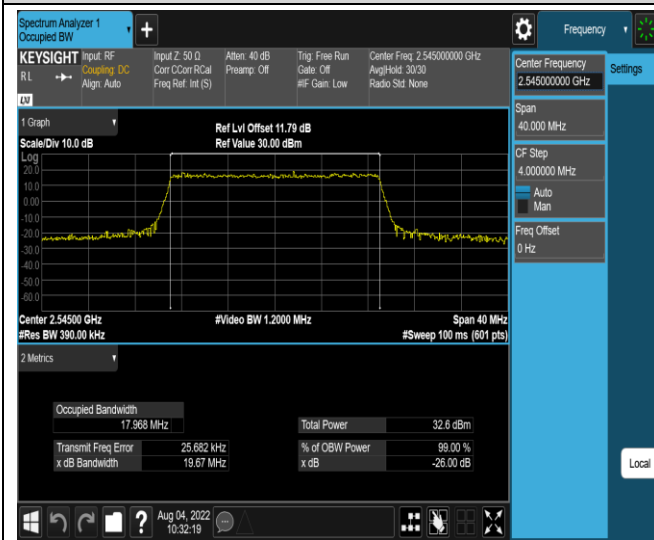

Band41-15MHz-16QAM-40115-75RB#0

Band41-15MHz-16QAM-40640-75RB#0

Band41-15MHz-16QAM-41165-75RB#0

Band41-20MHz-QPSK-40140-100RB#0

Band41-20MHz-QPSK-40640-100RB#0

Band41-20MHz-QPSK-41140-100RB#0

Band41-20MHz-16QAM-40140-100RB#0