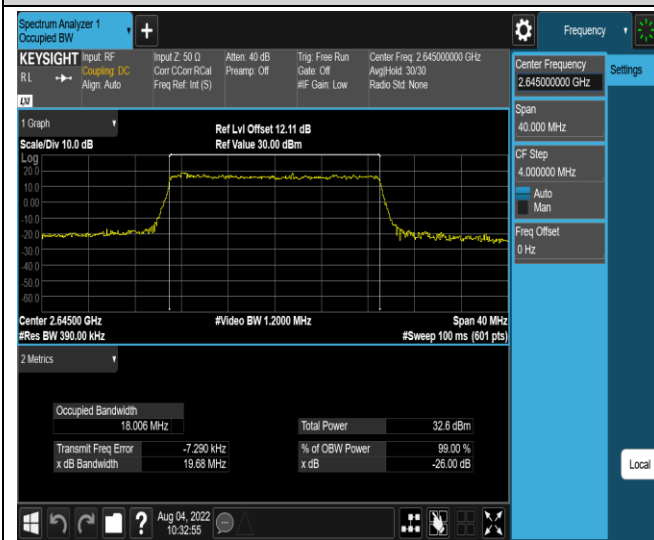

Band41-15MHz-16QAM-40115-75RB#0

Band41-15MHz-16QAM-40640-75RB#0

Band41-15MHz-16QAM-41165-75RB#0

Band41-20MHz-QPSK-40140-100RB#0

Band41-20MHz-QPSK-40640-100RB#0

Band41-20MHz-QPSK-41140-100RB#0

Band41-20MHz-16QAM-40140-100RB#0