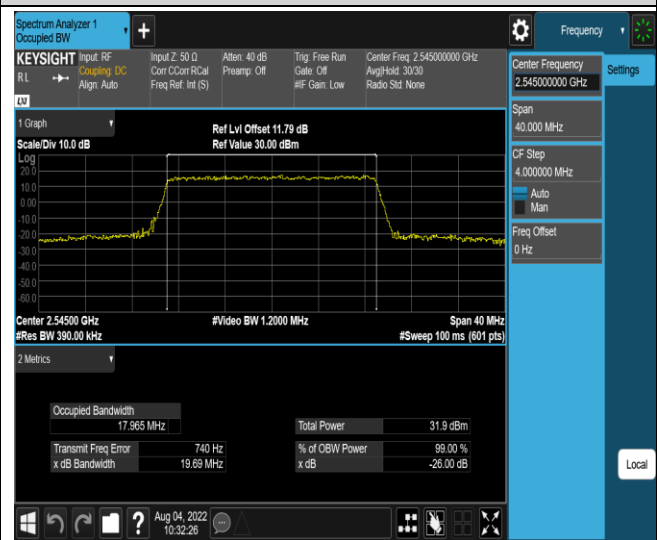

Band41-20MHz-16QAM-40140-100RB#0

Band41-20MHz-16QAM-41140-100RB#0