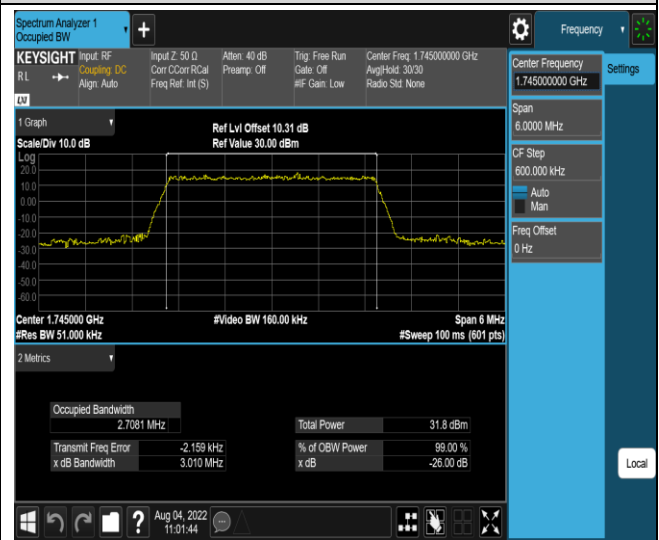

Band66-3MHz-QPSK-132322-15RB#0

Band66-3MHz-16QAM-131987-15RB#0