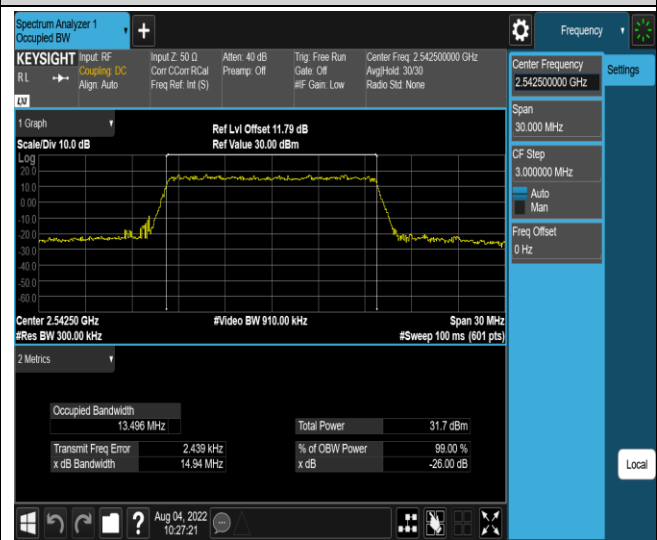

Band41-15MHz-16QAM-40115-75RB#0

Band41-15MHz-16QAM-41165-75RB#0