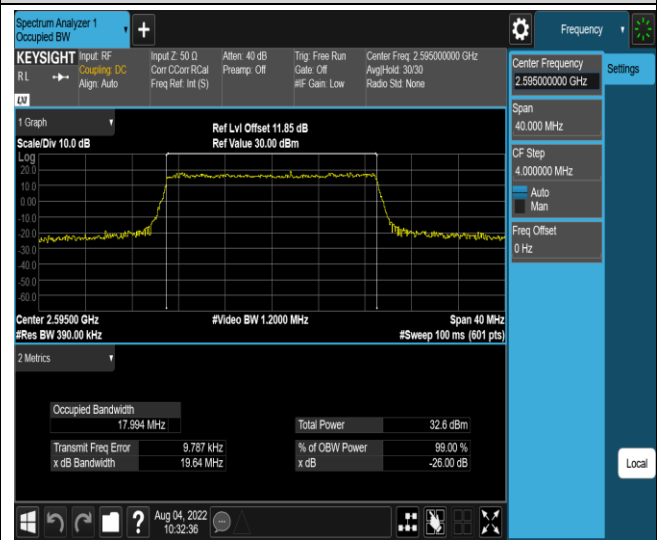

Band41-15MHz-16QAM-40115-75RB#0

Band41-15MHz-16QAM-40640-75RB#0

Band41-15MHz-16QAM-41165-75RB#0

Band41-20MHz-QPSK-40140-100RB#0

Band41-20MHz-QPSK-40640-100RB#0

Band41-20MHz-QPSK-41140-100RB#0

Band41-20MHz-16QAM-40140-100RB#0