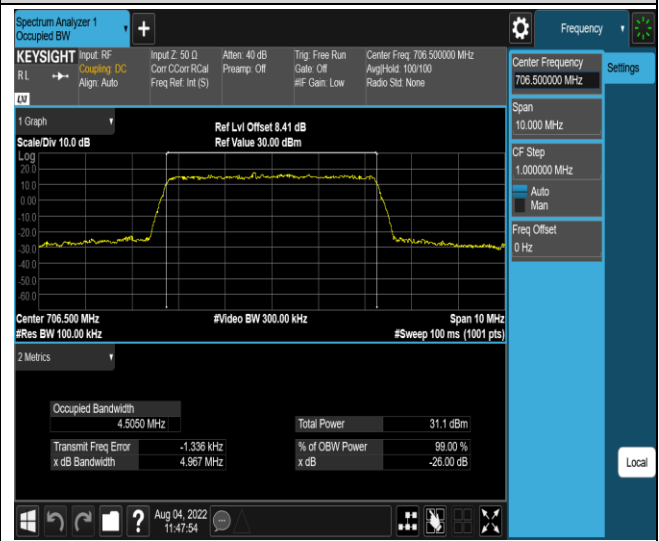

Band17-5MHz-QPSK-23755-25RB#0

Band17-5MHz-QPSK-23790-25RB#0

Band17-5MHz-QPSK-23825-25RB#0

Band17-5MHz-16QAM-23755-25RB#0

Band17-5MHz-16QAM-23790-25RB#0

Band17-5MHz-16QAM-23825-25RB#0

Band17-10MHz-QPSK-23780-50RB#0