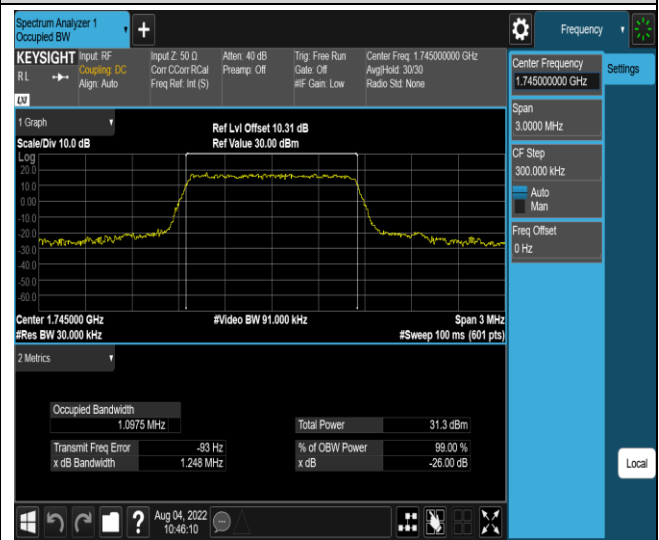

Band41-20MHz-16QAM-40640-100RB#0

Band41-20MHz-16QAM-41140-100RB#0

Band66-1.4MHz-QPSK-131979-6RB#0

Band66-1.4MHz-QPSK-132322-6RB#0

Band66-1.4MHz-QPSK-132665-6RB#0

Band66-1.4MHz-16QAM-131979-6RB#0

Band66-1.4MHz-16QAM-132322-6RB#0