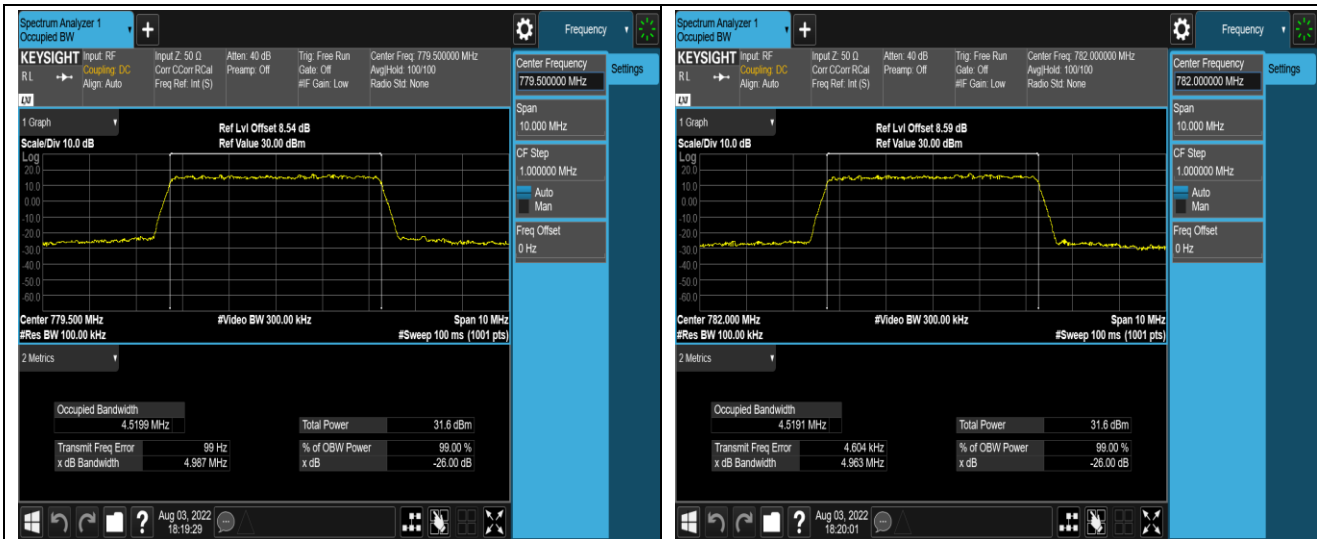

Band13-5MHz-QPSK-23205-25RB#0

Band13-5MHz-QPSK-23230-25RB#0

Band13-5MHz-QPSK-23255-25RB#0

Band13-5MHz-16QAM-23205-25RB#0