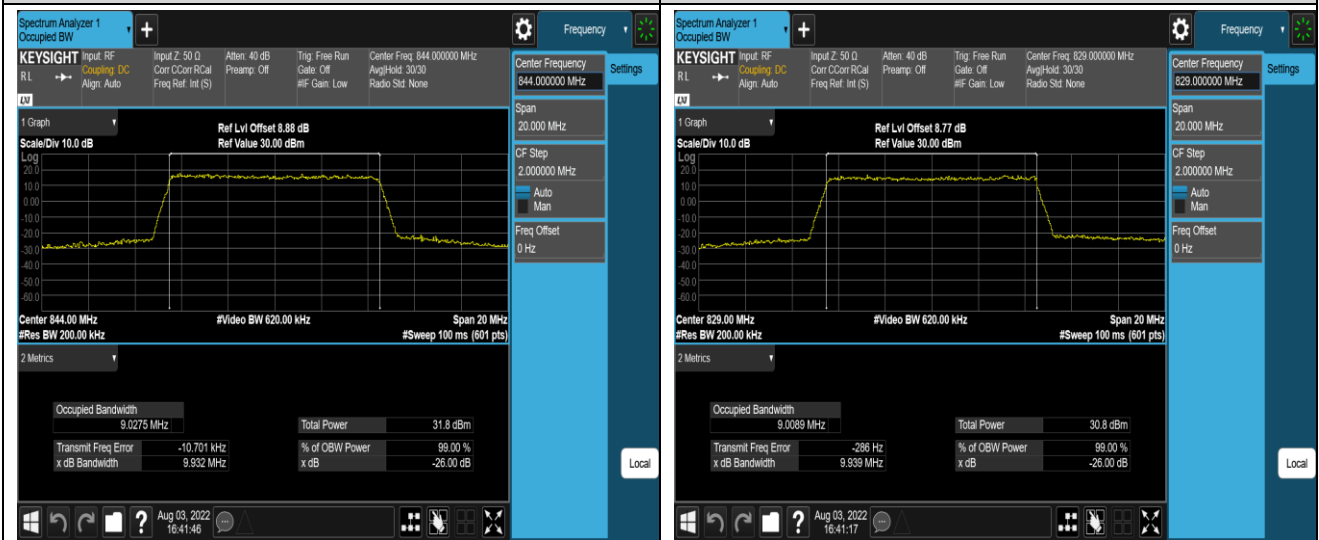

Band5-10MHz-QPSK-20600-50RB#0

Band5-10MHz-16QAM-20450-50RB#0

Band5-10MHz-16QAM-20525-50RB#0

Band5-10MHz-16QAM-20600-50RB#0