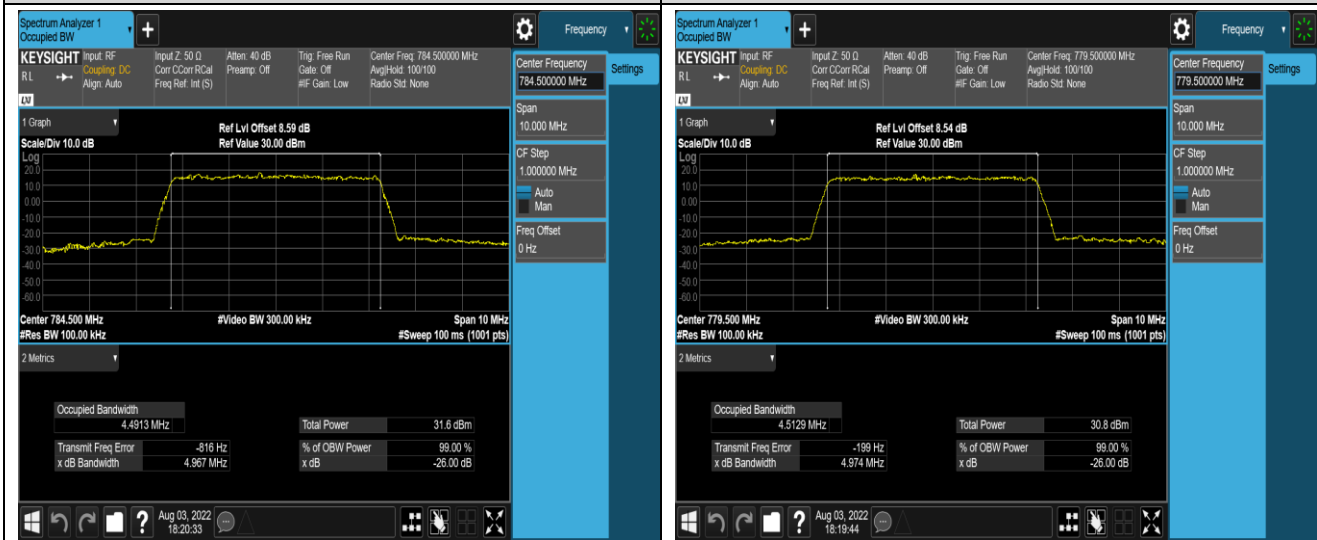

Band13-5MHz-QPSK-23255-25RB#0

Band13-5MHz-16QAM-23205-25RB#0

Band13-5MHz-16QAM-23230-25RB#0

Band13-5MHz-16QAM-23255-25RB#0