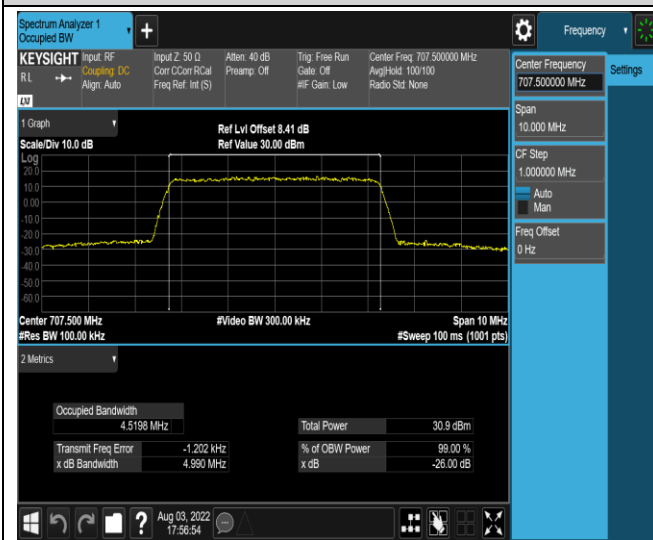

Band12-5MHz-16QAM-23095-25RB#0

Band12-10MHz-QPSK-23060-50RB#0