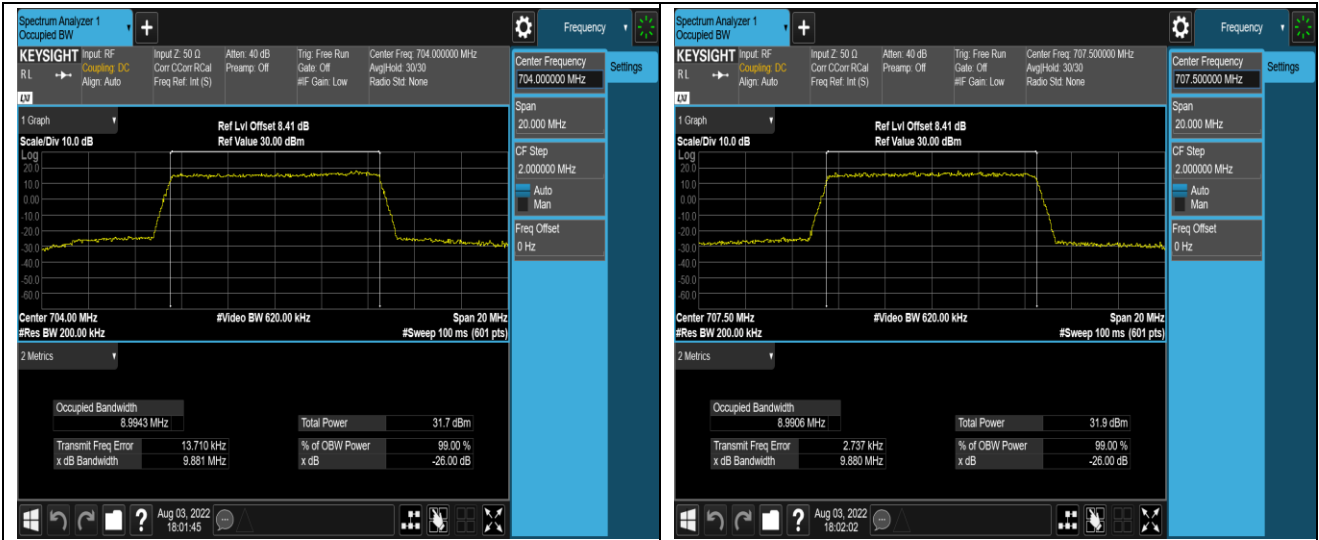

Band12-10MHz-QPSK-23060-50RB#0

Band12-10MHz-QPSK-23095-50RB#0

Band12-10MHz-QPSK-23130-50RB#0

Band12-10MHz-16QAM-23060-50RB#0