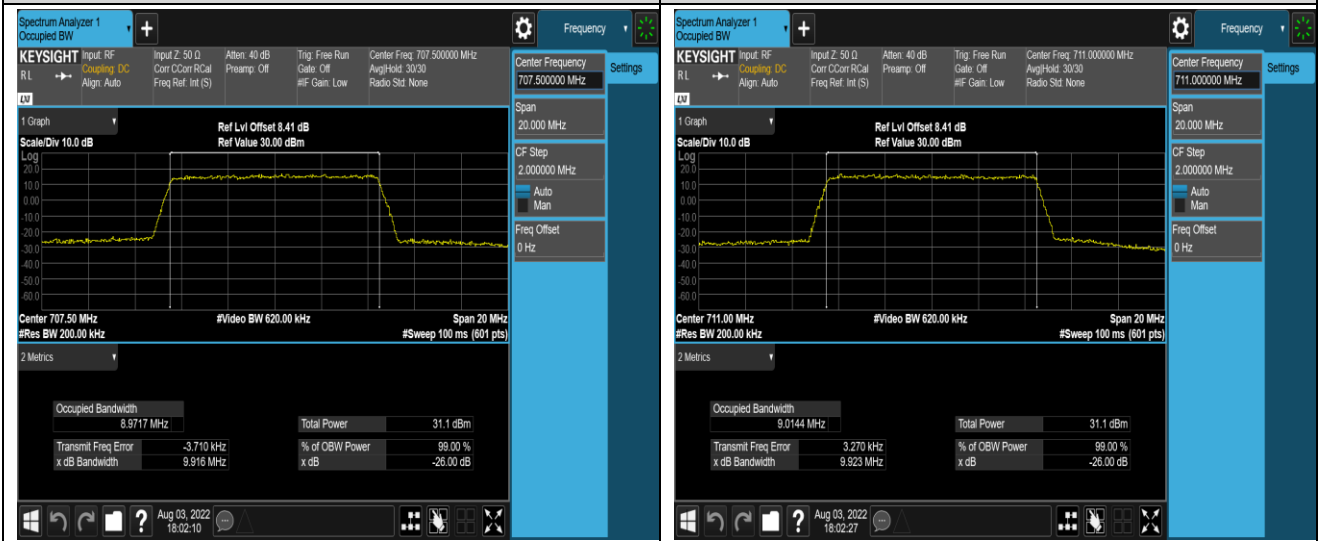

Band12-5MHz-16QAM-23155-25RB#0

Band12-10MHz-QPSK-23060-50RB#0

Band12-10MHz-QPSK-23095-50RB#0

Band12-10MHz-QPSK-23130-50RB#0

Band12-10MHz-16QAM-23060-50RB#0

Band12-10MHz-16QAM-23095-50RB#0

Band12-10MHz-16QAM-23130-50RB#0