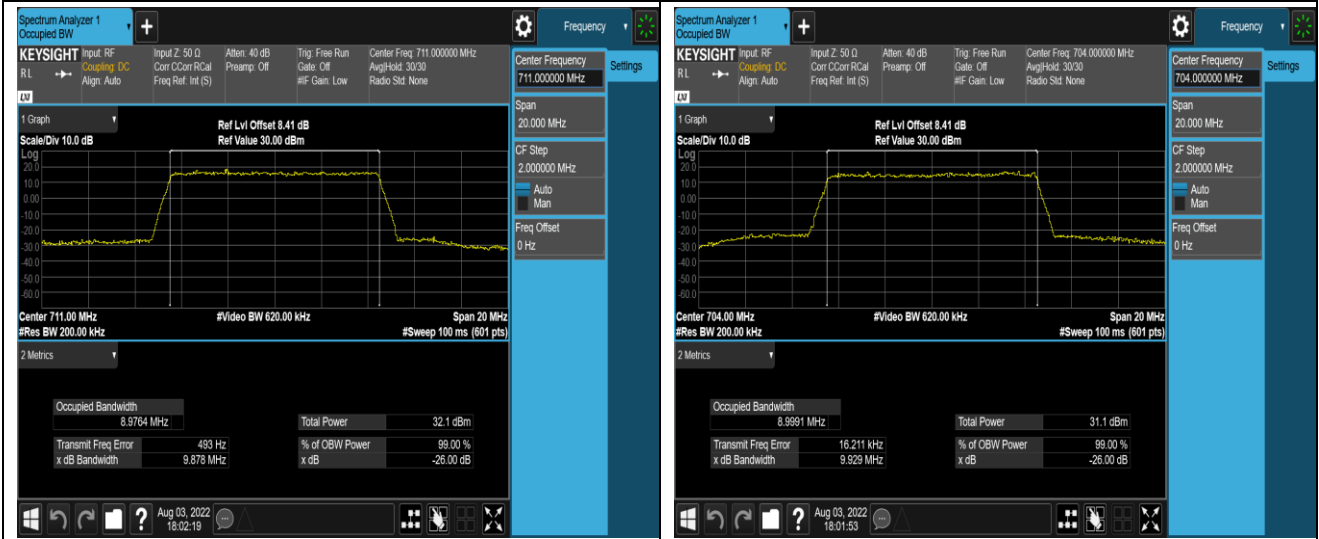

Band12-5MHz-16QAM-23155-25RB#0

Band12-10MHz-QPSK-23060-50RB#0

Band12-10MHz-QPSK-23095-50RB#0

Band12-10MHz-QPSK-23130-50RB#0

Band12-10MHz-16QAM-23060-50RB#0

Band12-10MHz-16QAM-23095-50RB#0

Band12-10MHz-16QAM-23130-50RB#0