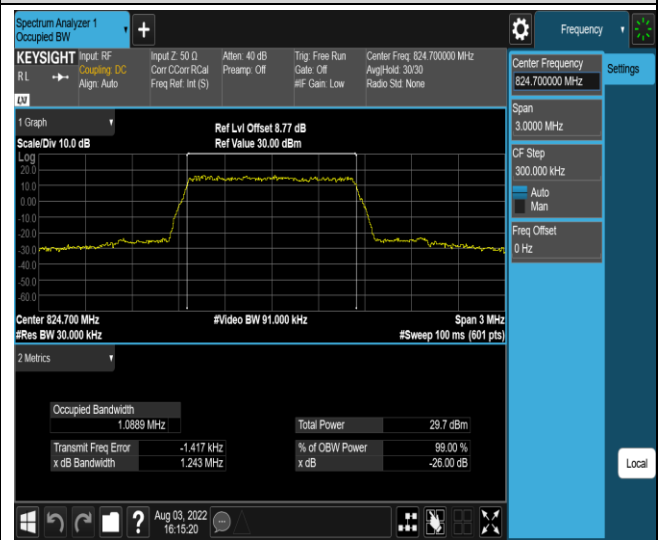

Band5-1.4MHz-16QAM-20407-6RB#0

Band5-1.4MHz-16QAM-20643-6RB#0