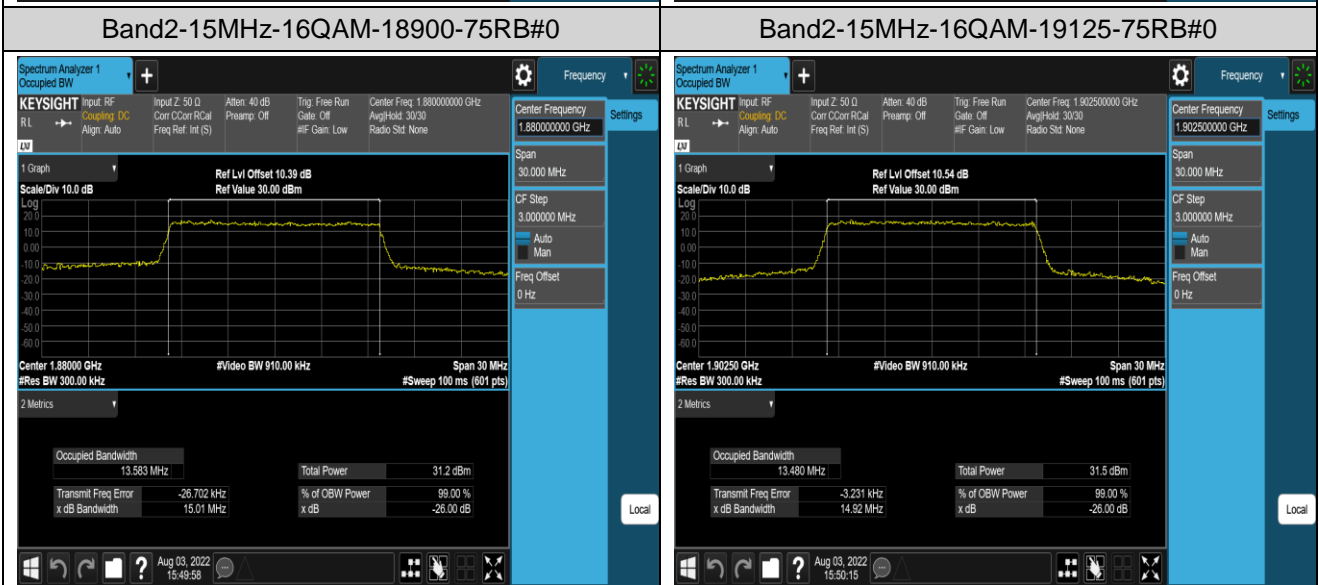

Test Graphs

Band2-10MHz-QPSK-19150-50RB#0

Band2-10MHz-16QAM-18650-50RB#0

Band2-10MHz-16QAM-18900-50RB#0

Band2-10MHz-16QAM-19150-50RB#0

Band2-15MHz-QPSK-18675-75RB#0

Band2-15MHz-QPSK-18900-75RB#0

Band5-1.4MHz-QPSK-20643-6RB#0