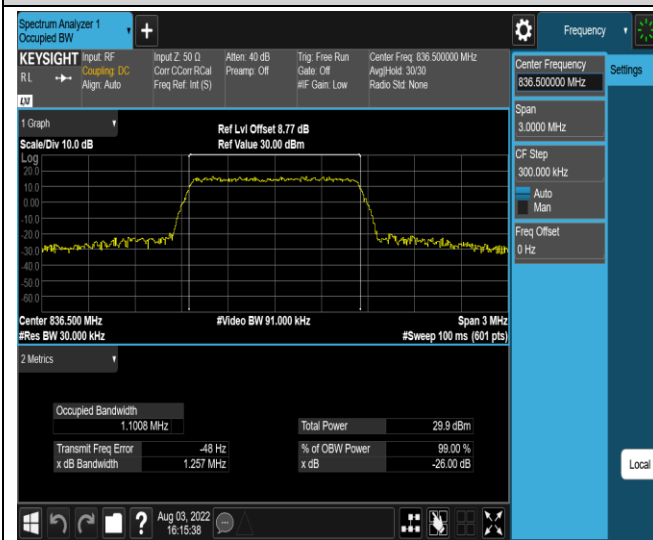

Band5-1.4MHz-16QAM-20525-6RB#0

Band5-3MHz-QPSK-20415-15RB#0