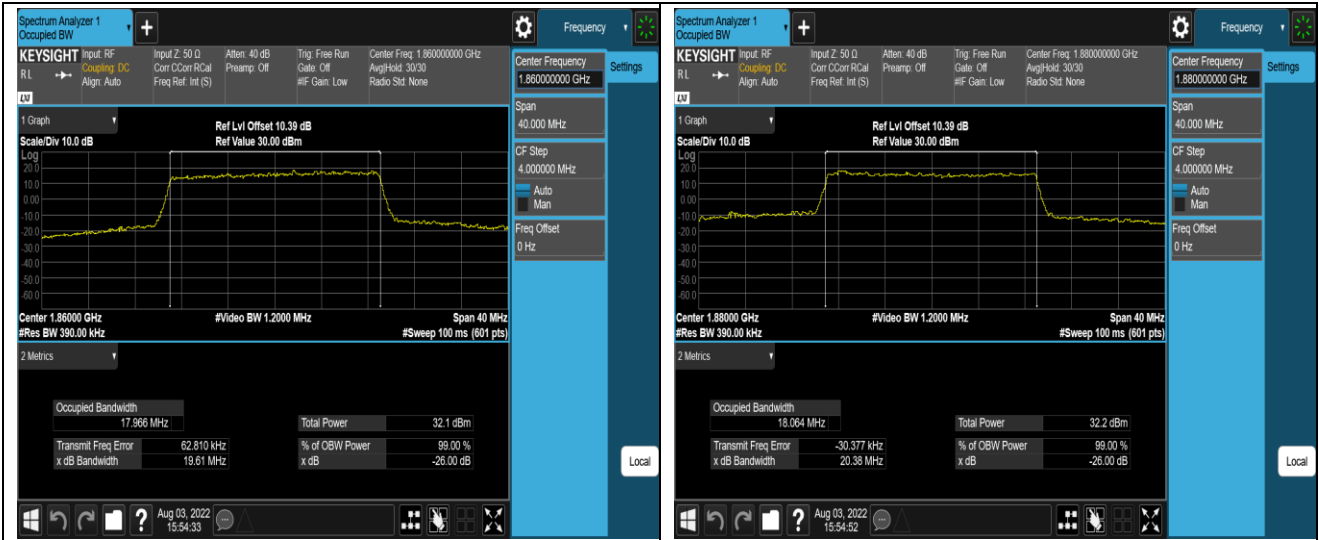

Test Graphs

Band2-10MHz-QPSK-19150-50RB#0

Band2-10MHz-16QAM-18650-50RB#0

Band2-10MHz-16QAM-18900-50RB#0

Band2-10MHz-16QAM-19150-50RB#0

Band2-15MHz-QPSK-18675-75RB#0

Band2-15MHz-QPSK-18900-75RB#0

Band5-1.4MHz-QPSK-20643-6RB#0