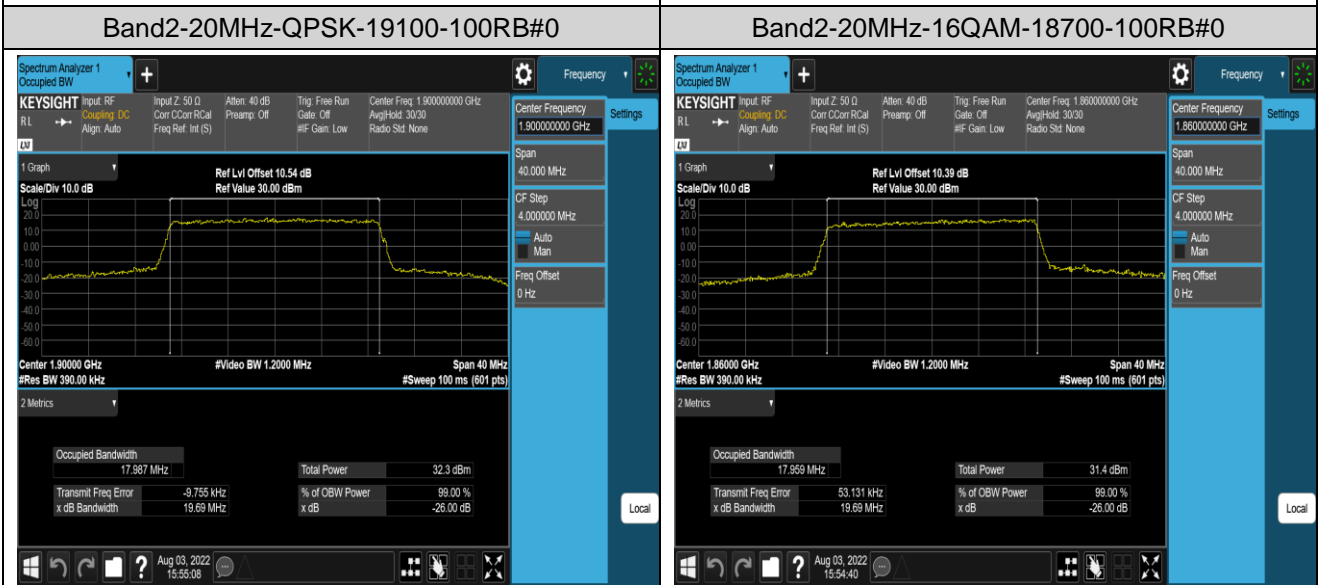

Test Graphs

Band2-10MHz-QPSK-19150-50RB#0

Band2-10MHz-16QAM-18650-50RB#0

Band2-10MHz-16QAM-18900-50RB#0

Band2-10MHz-16QAM-19150-50RB#0

Band2-15MHz-QPSK-18675-75RB#0

Band2-15MHz-QPSK-18900-75RB#0

Band5-1.4MHz-QPSK-20643-6RB#0