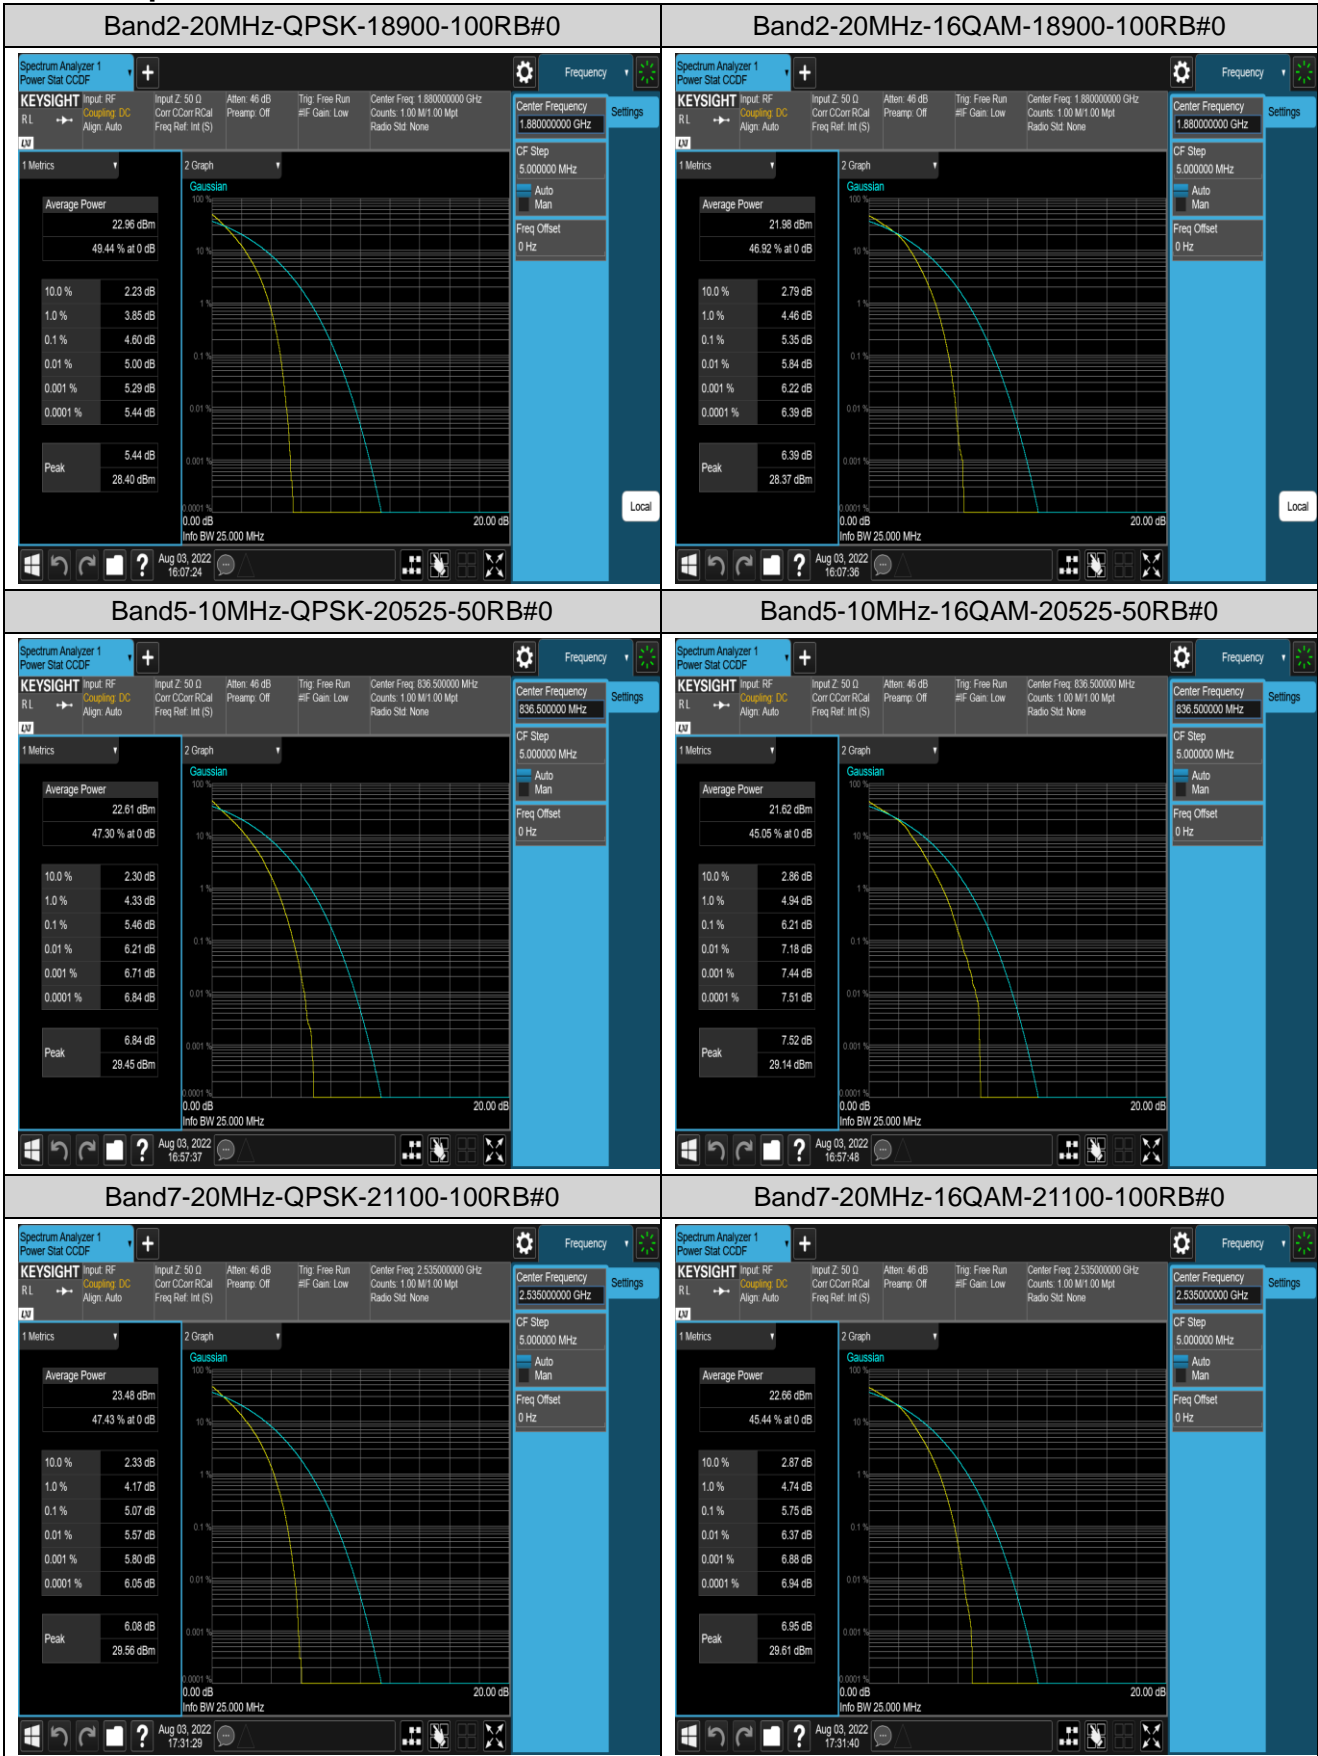

Test Graphs