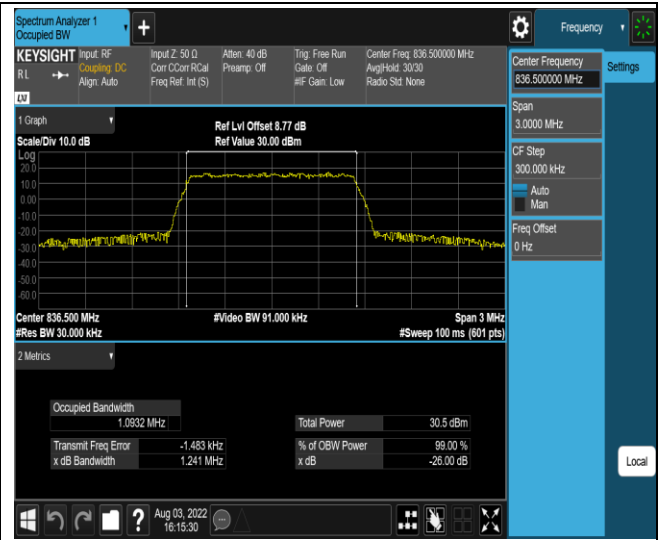

Test Graphs

Band2-10MHz-QPSK-19150-50RB#0

Band2-10MHz-16QAM-18650-50RB#0

Band2-10MHz-16QAM-18900-50RB#0

Band2-10MHz-16QAM-19150-50RB#0

Band2-15MHz-QPSK-18675-75RB#0

Band2-15MHz-QPSK-18900-75RB#0

Band5-1.4MHz-QPSK-20643-6RB#0