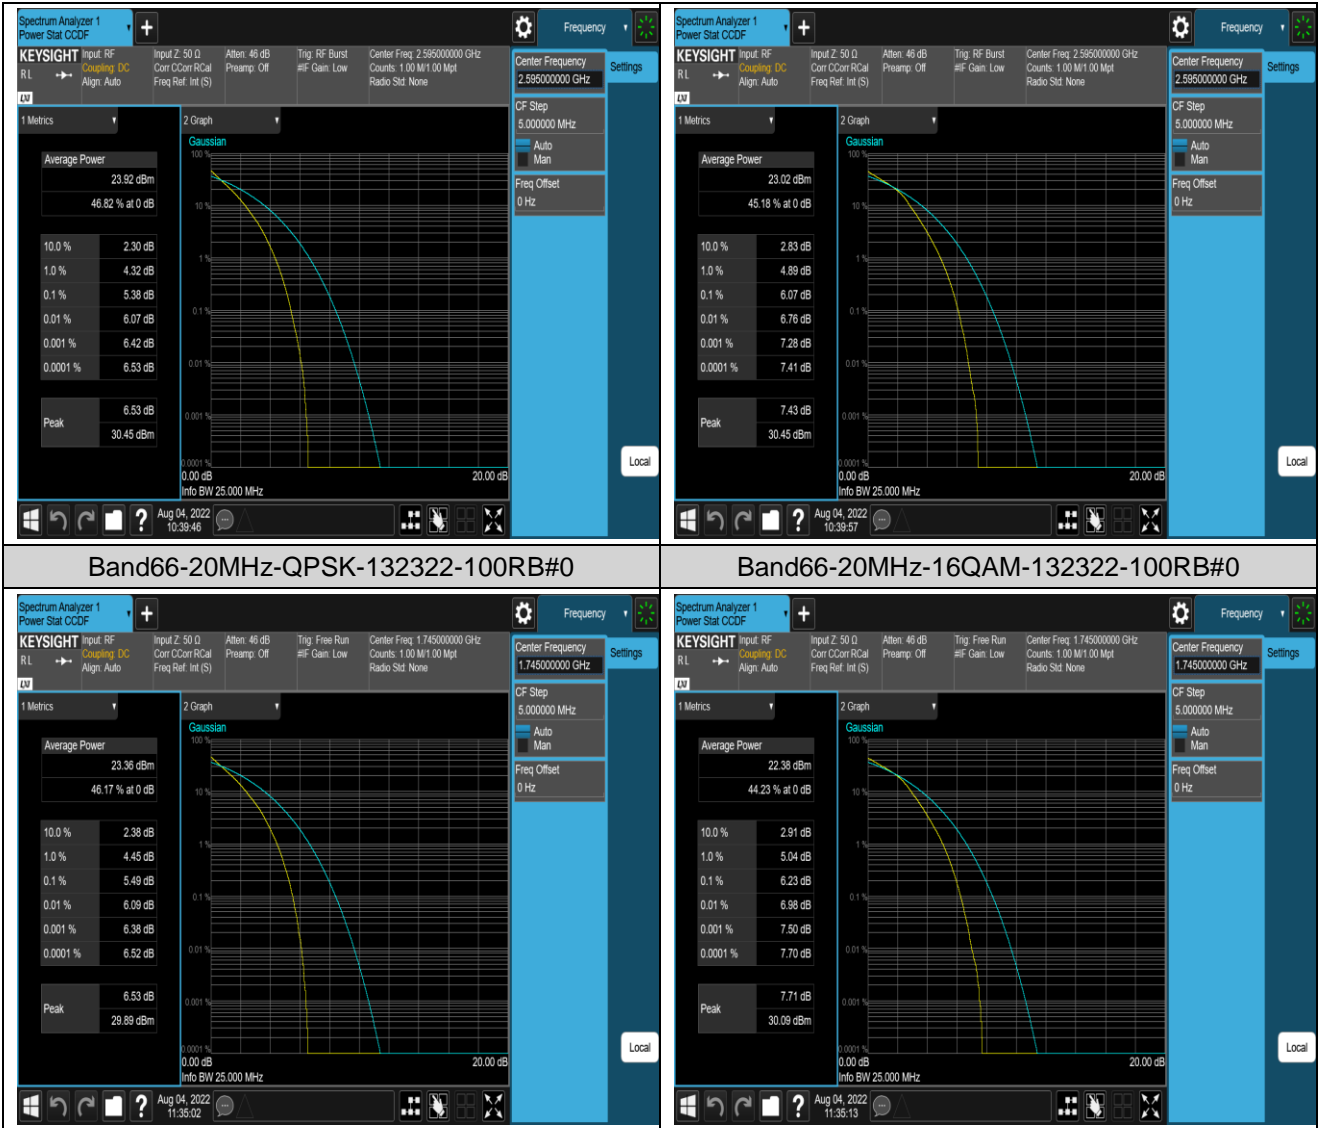

## Appendix C: 26dB Bandwidth and Occupied Bandwidth