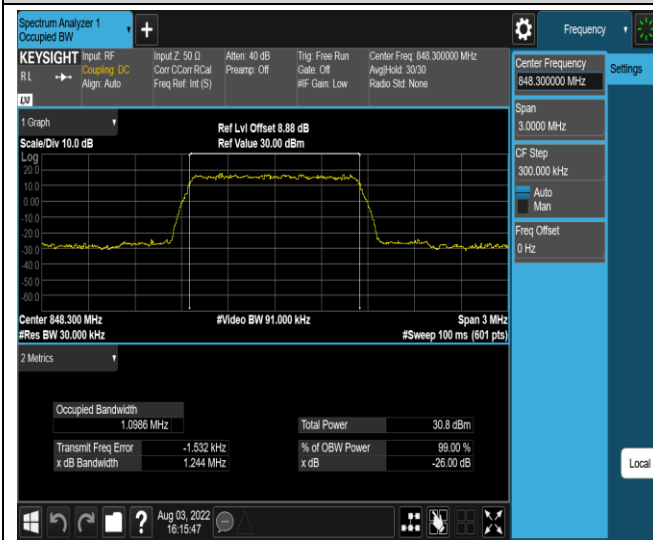

Band5-1.4MHz-QPSK-20643-6RB#0

Band5-1.4MHz-16QAM-20525-6RB#0