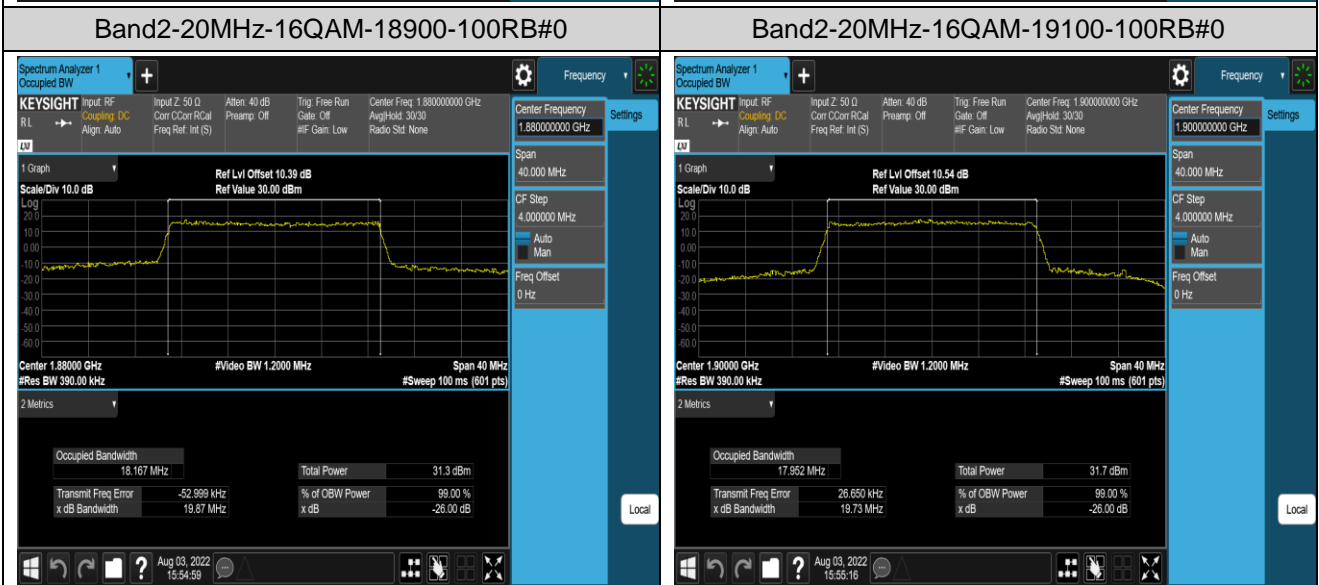

Test Graphs

Band2-10MHz-QPSK-19150-50RB#0

Band2-10MHz-16QAM-18650-50RB#0

Band2-10MHz-16QAM-18900-50RB#0

Band2-10MHz-16QAM-19150-50RB#0

Band2-15MHz-QPSK-18675-75RB#0

Band2-15MHz-QPSK-18900-75RB#0

Band5-1.4MHz-QPSK-20643-6RB#0