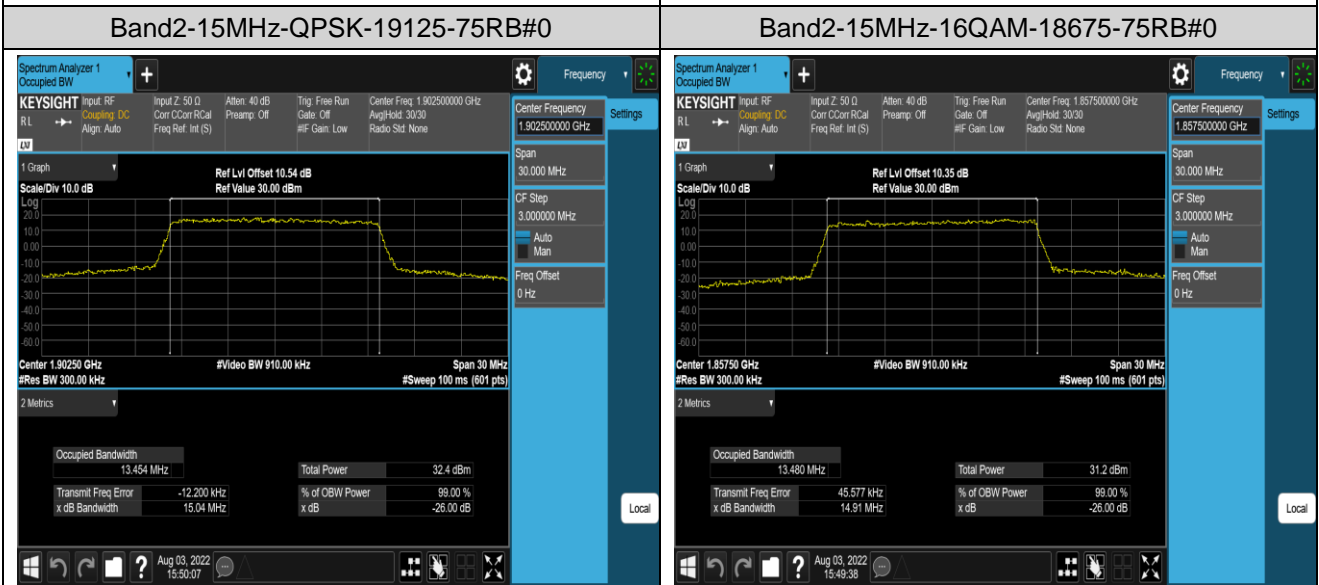

Test Graphs

Band2-10MHz-QPSK-19150-50RB#0

Band2-10MHz-16QAM-18650-50RB#0

Band2-10MHz-16QAM-18900-50RB#0

Band2-10MHz-16QAM-19150-50RB#0

Band2-15MHz-QPSK-18675-75RB#0

Band2-15MHz-QPSK-18900-75RB#0

Band5-1.4MHz-QPSK-20643-6RB#0