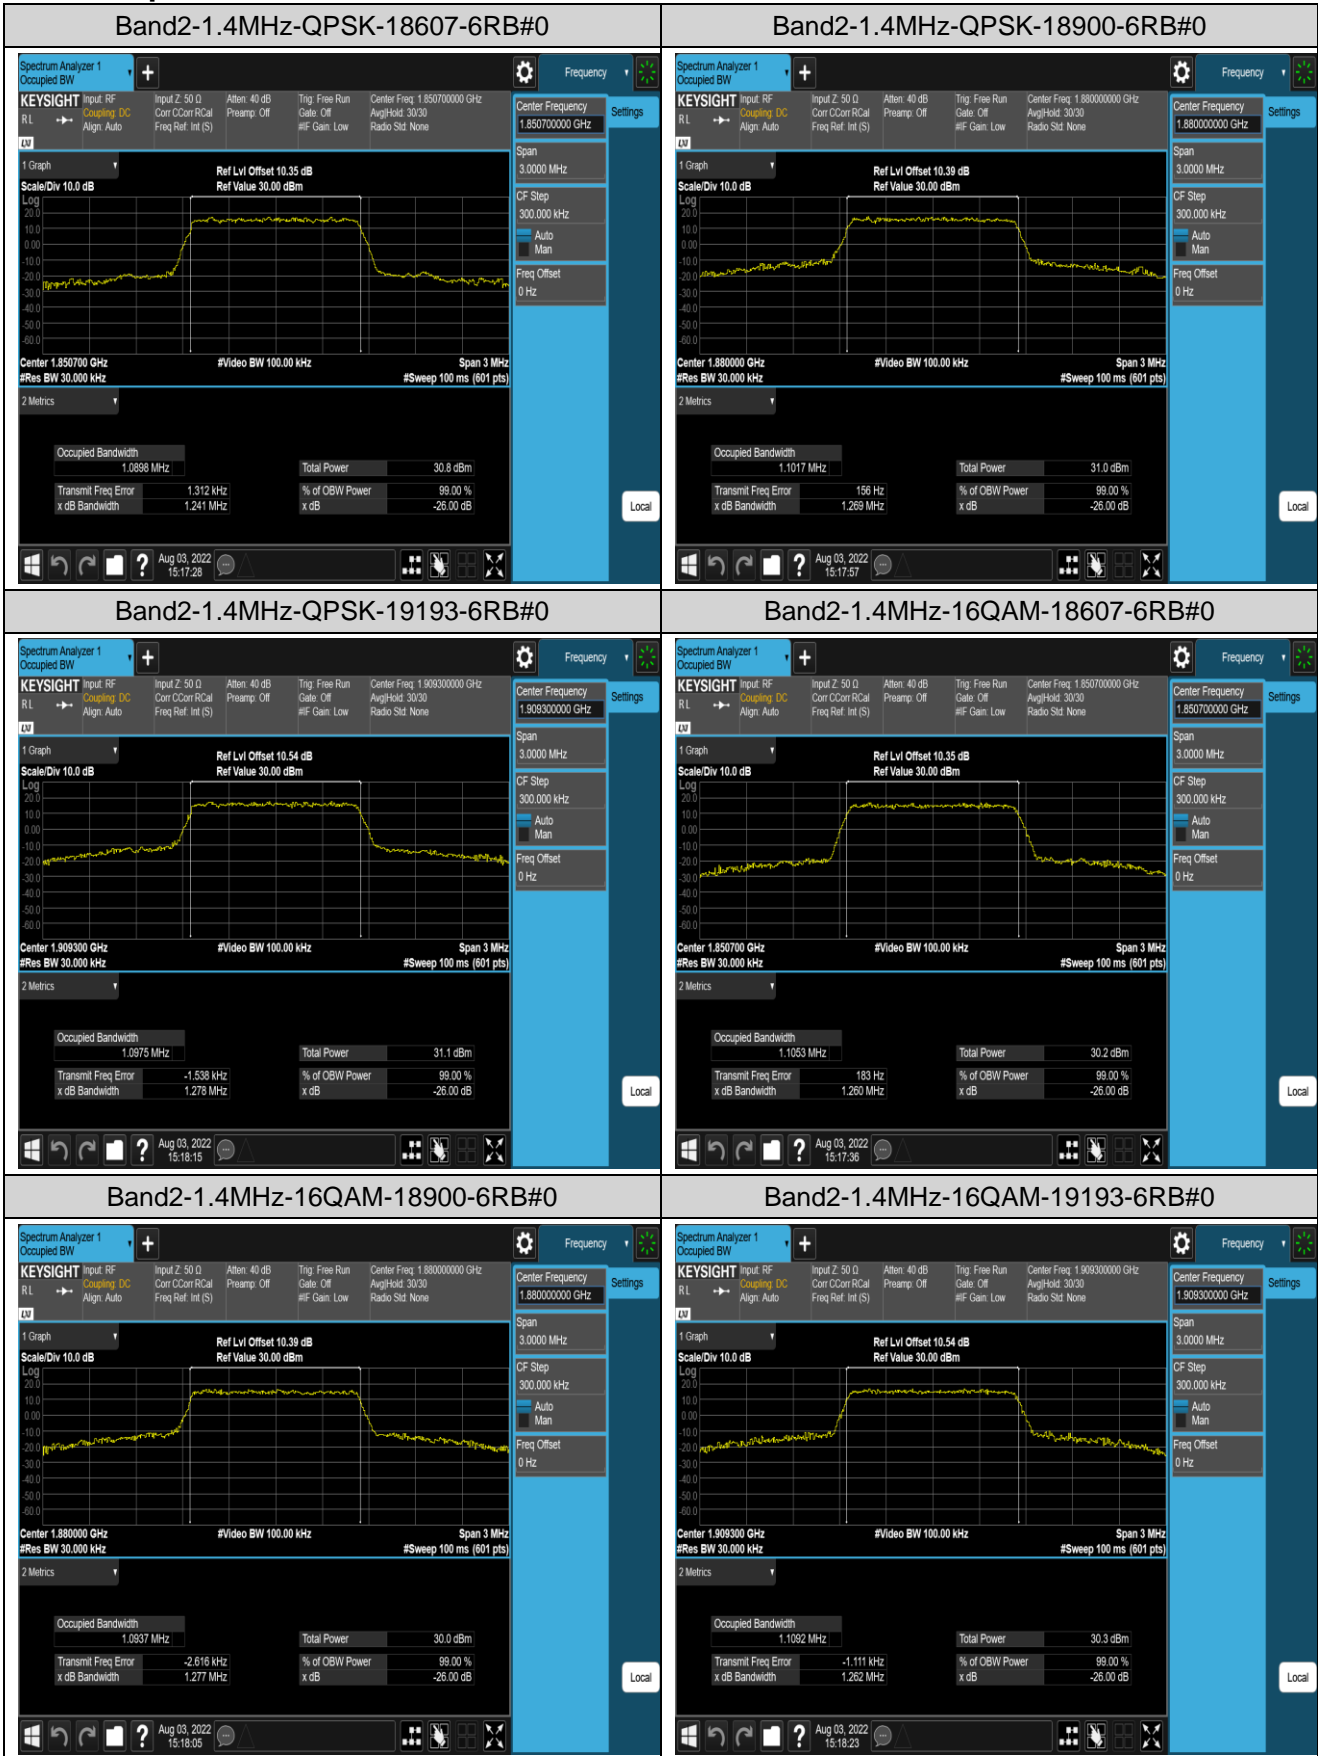

Test Graphs