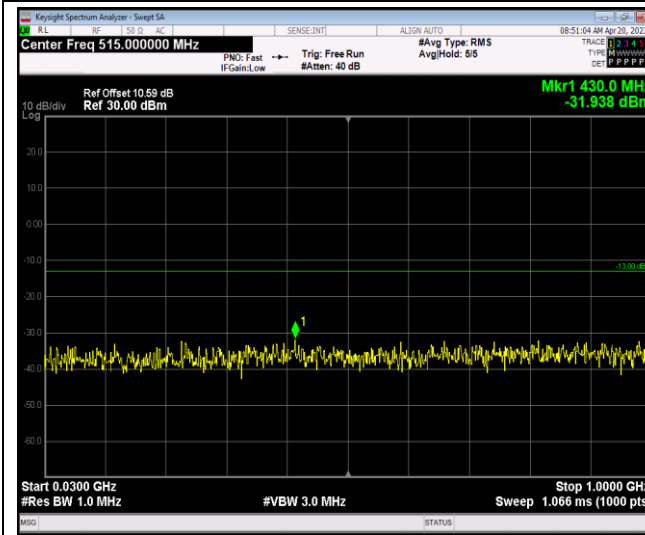

Remark: All bandwidth and all modulation had been tested, but only the worst case data displayed in this report.

Test Graphs

Band2-1.4MHz-16QAM-18607-1RB#0-Range1:30~1000MHz

Band2-1.4MHz-16QAM-18607-1RB#0-Range2:1000~20000MHz