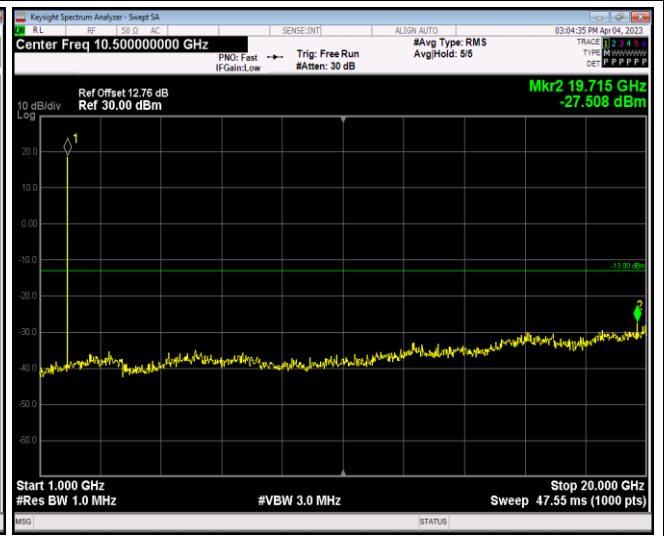

Band2-1.4MHz-16QAM-18900-1RB#0-Range2:1000~20000MHz