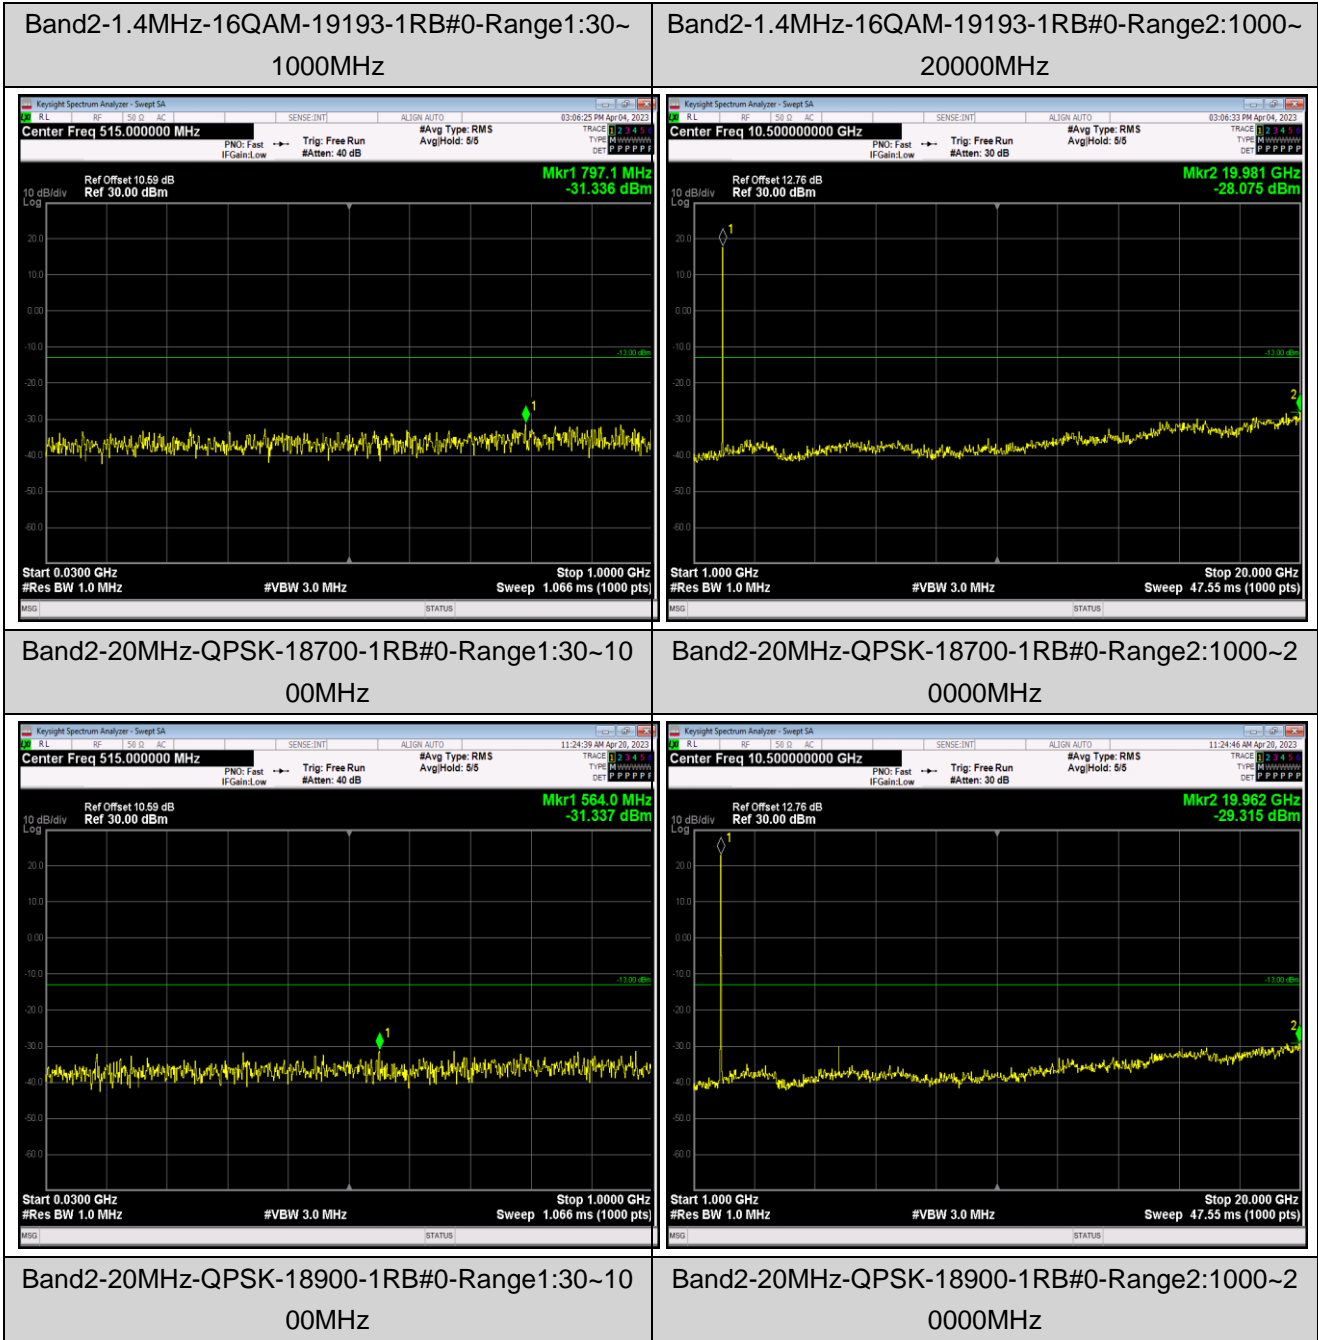

Remark: All bandwidth and all modulation had been tested, but only the worst case data displayed in this report.

Test Graphs

Band2-1.4MHz-16QAM-18607-1RB#0-Range1:30~1000MHz

Band2-1.4MHz-16QAM-18607-1RB#0-Range2:1000~20000MHz

Band2-1.4MHz-16QAM-18900-1RB#0-Range1:30~1000MHz

Band2-1.4MHz-16QAM-18900-1RB#0-Range2:1000~20000MHz

Band2-20MHz-QPSK-19100-1RB#0-Range1:30~1000MHz

Band2-20MHz-QPSK-19100-1RB#0-Range2:1000~20000MHz

Band2-20MHz-16QAM-18700-1RB#0-Range1:30~1000MHz