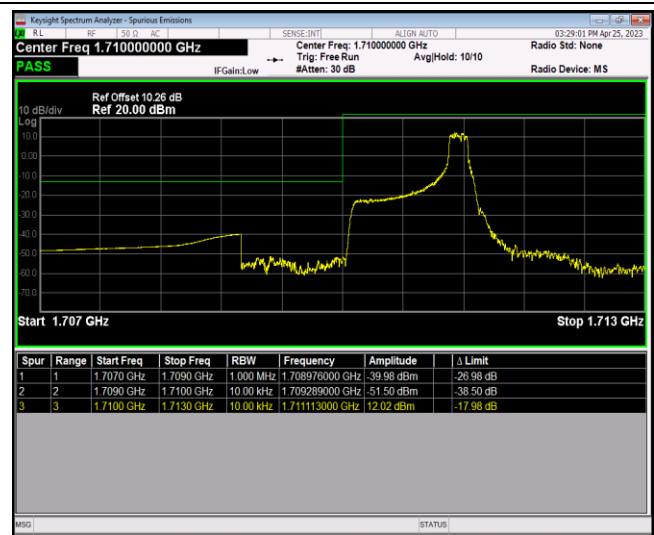

Band41-20MHz-16QAM-41140-1RB#0

Band41-20MHz-16QAM-41140-1RB#99

Band41-20MHz-16QAM-41140-100RB#0

Band66-1.4MHz-QPSK-131979-1RB#0

Band66-1.4MHz-QPSK-131979-1RB#5

Band66-1.4MHz-QPSK-131979-6RB#0

Band66-1.4MHz-QPSK-132665-1RB#0