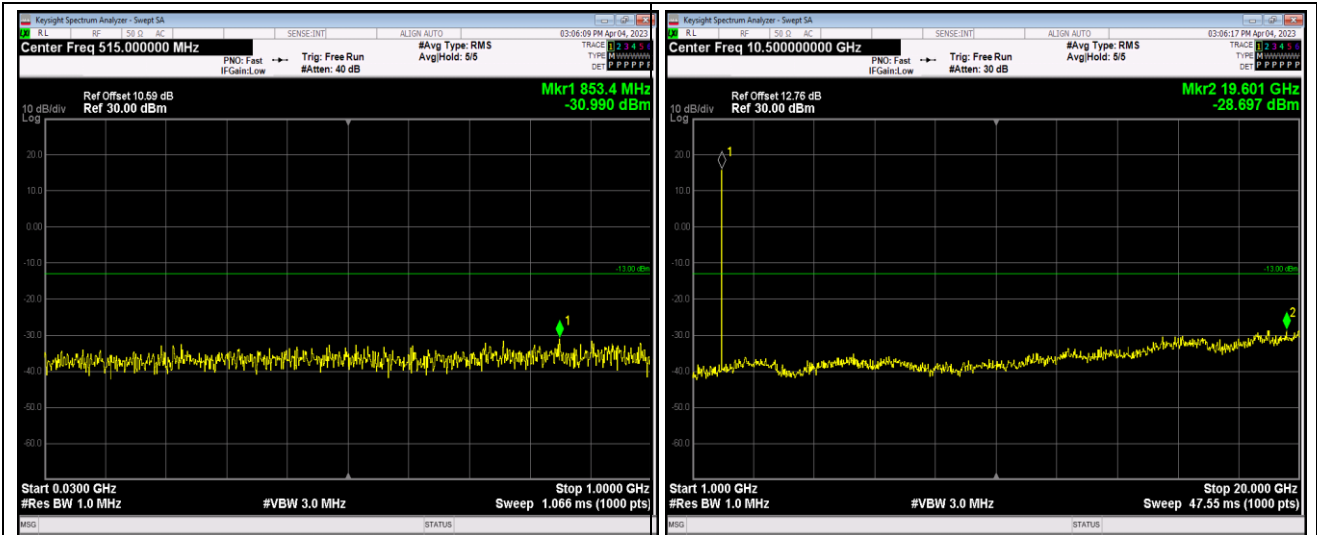

Band2-1.4MHz-16QAM-18607-1RB#0-Range2:1000~20000MHz

Band2-1.4MHz-16QAM-18607-1RB#0-Range1:30~1000MHz