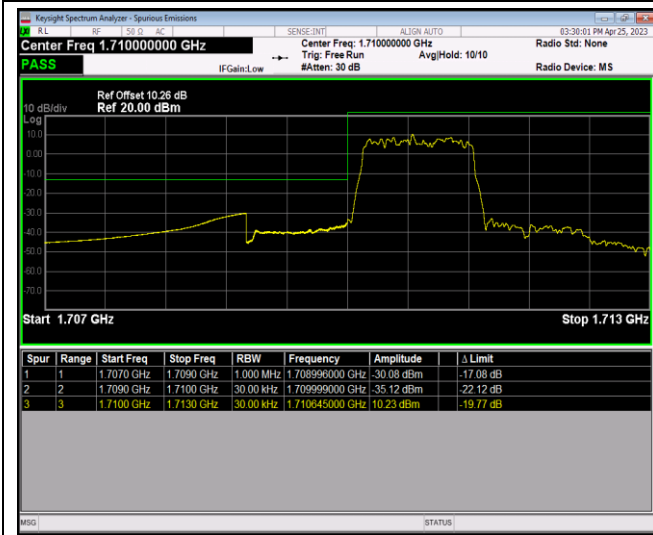

Band41-20MHz-16QAM-41140-1RB#0

Band41-20MHz-16QAM-41140-1RB#99

Band41-20MHz-16QAM-41140-100RB#0

Band66-1.4MHz-QPSK-131979-1RB#0

Band66-1.4MHz-QPSK-131979-1RB#5

Band66-1.4MHz-QPSK-131979-6RB#0

Band66-1.4MHz-QPSK-132665-1RB#0