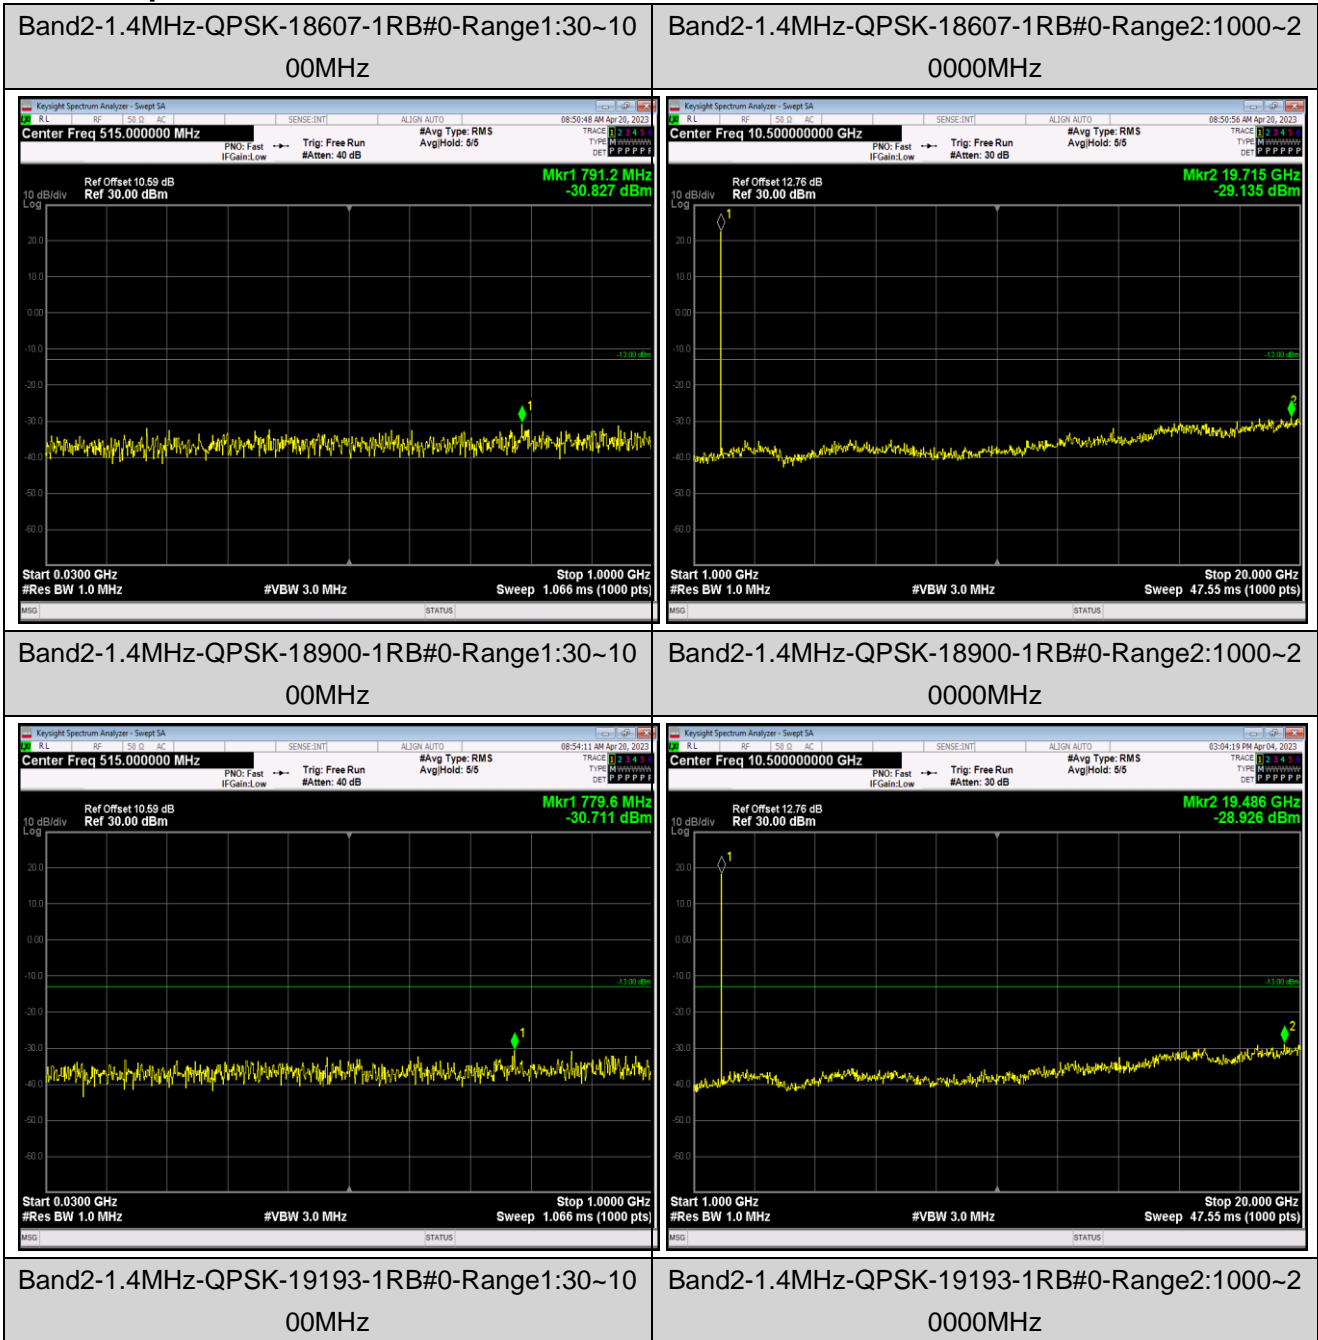

Test Graphs