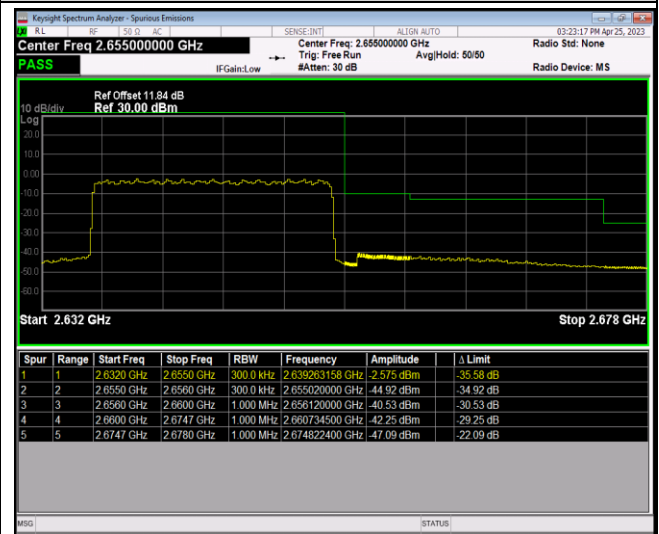

Band41-20MHz-16QAM-41140-1RB#0

Band41-20MHz-16QAM-41140-1RB#99

Band41-20MHz-16QAM-41140-100RB#0

Band66-1.4MHz-QPSK-131979-1RB#0

Band66-1.4MHz-QPSK-131979-1RB#5

Band66-1.4MHz-QPSK-131979-6RB#0

Band66-1.4MHz-QPSK-132665-1RB#0