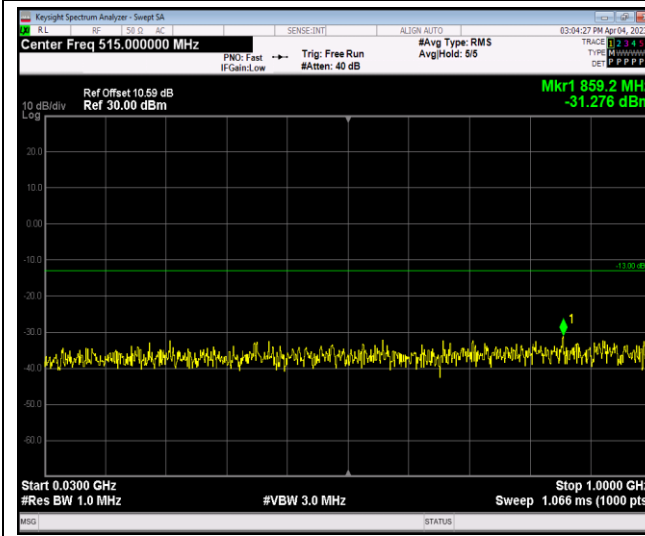

Band2-1.4MHz-16QAM-18900-1RB#0-Range1:30~1000MHz