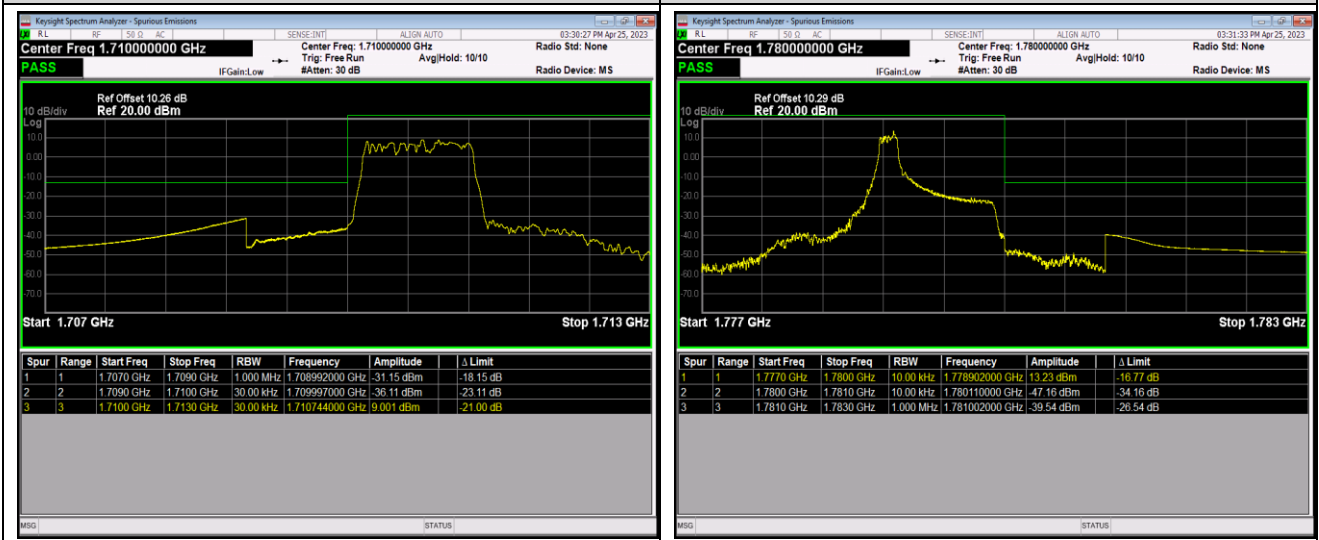

Band66-1.4MHz-QPSK-132665-1RB#5

Band66-1.4MHz-QPSK-132665-6RB#0

Band66-1.4MHz-16QAM-131979-1RB#0

Band66-1.4MHz-16QAM-131979-1RB#5

Band66-1.4MHz-16QAM-131979-6RB#0

Band66-1.4MHz-16QAM-132665-1RB#0

Band66-1.4MHz-16QAM-132665-1RB#5