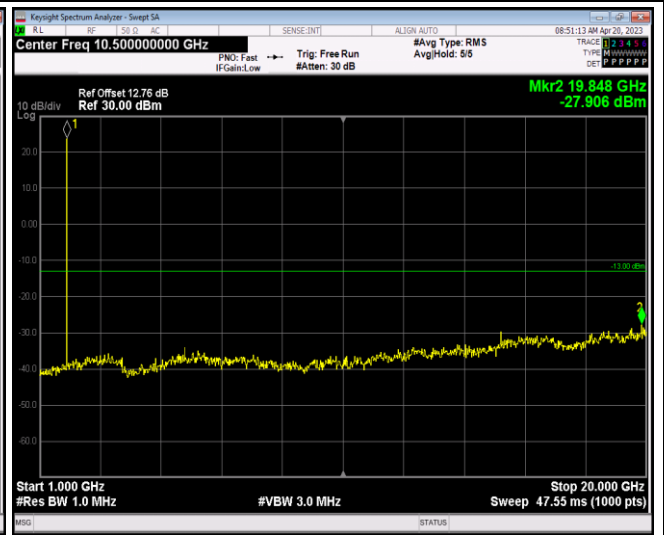

Remark: All bandwidth and all modulation had been tested, but only the worst case data displayed in this report.

Test Graphs

Band2-1.4MHz-16QAM-18607-1RB#0-Range1:30~1000MHz

Band2-1.4MHz-16QAM-18607-1RB#0-Range2:1000~20000MHz