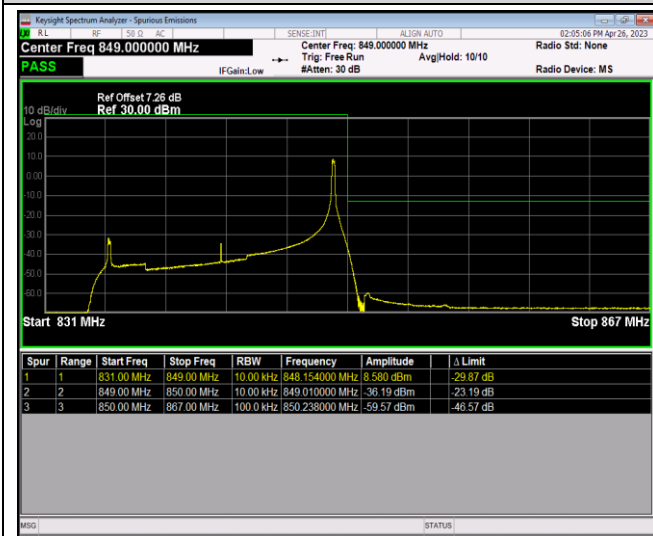

Band26-15MHz-16QAM-26865-75RB#0

Band26-15MHz-16QAM-26965-1RB#0

Band26-15MHz-16QAM-26965-1RB#74

Band26-15MHz-16QAM-26965-75RB#0

Band41-5MHz-QPSK-40065-1RB#0

Band41-5MHz-QPSK-40065-1RB#24

Band41-5MHz-QPSK-40065-25RB#0