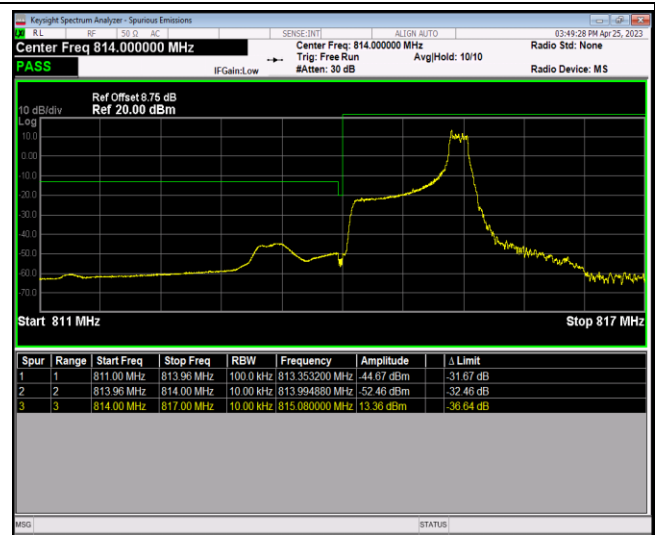

Band26-1.4MHz-QPSK-27033-6RB#0

Band26-1.4MHz-16QAM-26697-1RB#0

Band26-1.4MHz-16QAM-26697-1RB#5

Band26-1.4MHz-16QAM-26697-6RB#0

Band26-1.4MHz-16QAM-26783-1RB#0

Band26-1.4MHz-16QAM-26783-1RB#5

Band26-1.4MHz-16QAM-26783-6RB#0