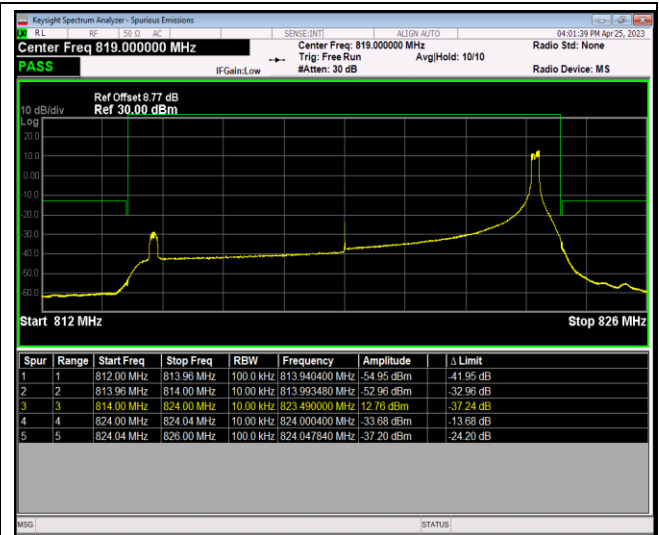

Band26-10MHz-QPSK-26740-1RB#49

Band26-10MHz-16QAM-26740-1RB#0