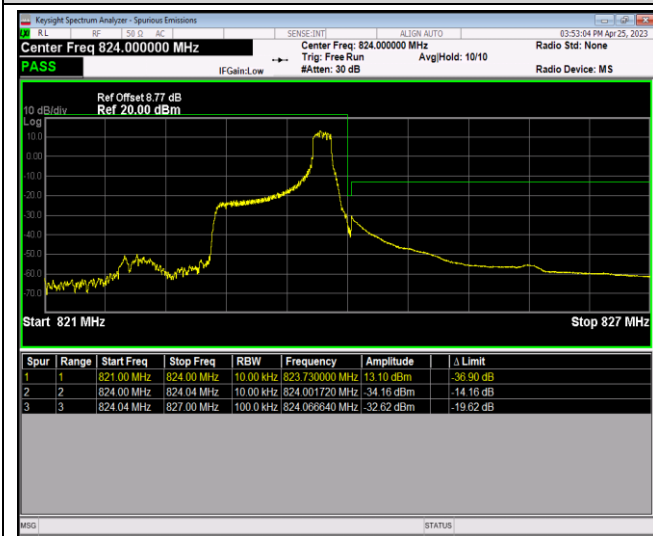

Band26-1.4MHz-QPSK-26783-1RB#5

Band26-1.4MHz-QPSK-26797-1RB#0