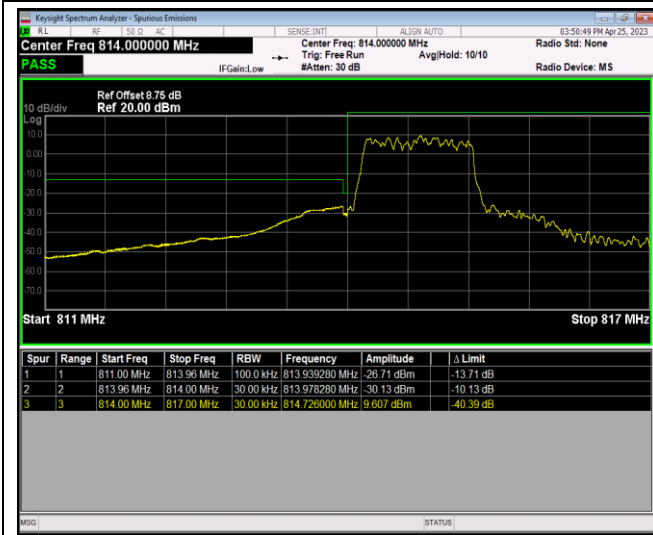

Band26-1.4MHz-QPSK-27033-6RB#0

Band26-1.4MHz-16QAM-26697-1RB#0

Band26-1.4MHz-16QAM-26697-1RB#5

Band26-1.4MHz-16QAM-26697-6RB#0

Band26-1.4MHz-16QAM-26783-1RB#0

Band26-1.4MHz-16QAM-26783-1RB#5

Band26-1.4MHz-16QAM-26783-6RB#0