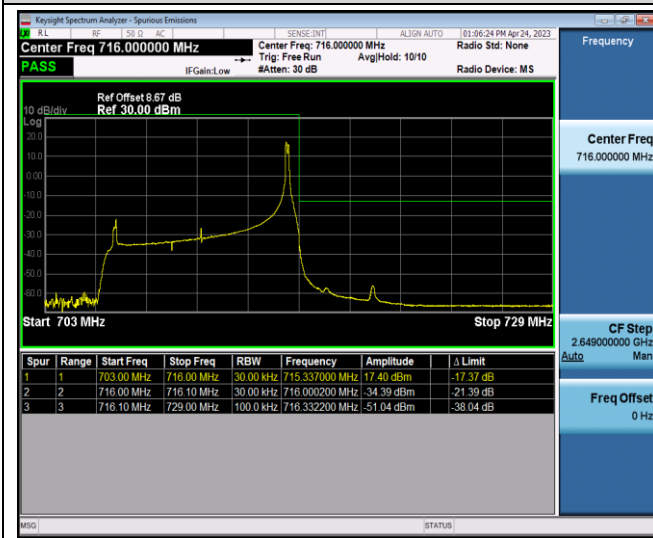

Band17-10MHz-QPSK-23780-50RB#0

Band17-10MHz-QPSK-23800-1RB#0

Band17-10MHz-QPSK-23800-1RB#49

Band17-10MHz-QPSK-23800-50RB#0

Band17-10MHz-16QAM-23780-1RB#0

Band17-10MHz-16QAM-23780-1RB#49

Band17-10MHz-16QAM-23780-50RB#0