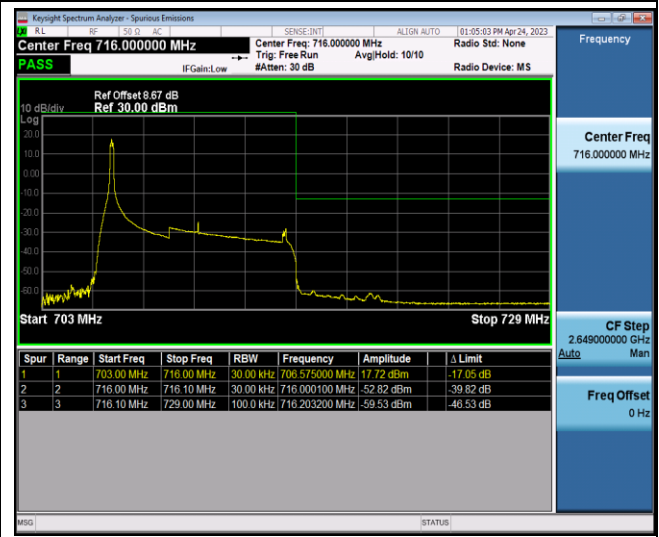

Band17-10MHz-QPSK-23780-50RB#0

Band17-10MHz-QPSK-23800-1RB#0

Band17-10MHz-QPSK-23800-1RB#49

Band17-10MHz-QPSK-23800-50RB#0

Band17-10MHz-16QAM-23780-1RB#0

Band17-10MHz-16QAM-23780-1RB#49

Band17-10MHz-16QAM-23780-50RB#0

Band17-10MHz-16QAM-23800-1RB#0

Band17-10MHz-16QAM-23800-1RB#49

Band17-10MHz-16QAM-23800-50RB#0

Band26-1.4MHz-QPSK-26697-1RB#0

Band26-1.4MHz-QPSK-26697-1RB#5

Band26-1.4MHz-QPSK-26697-6RB#0

Band26-1.4MHz-QPSK-26783-1RB#0