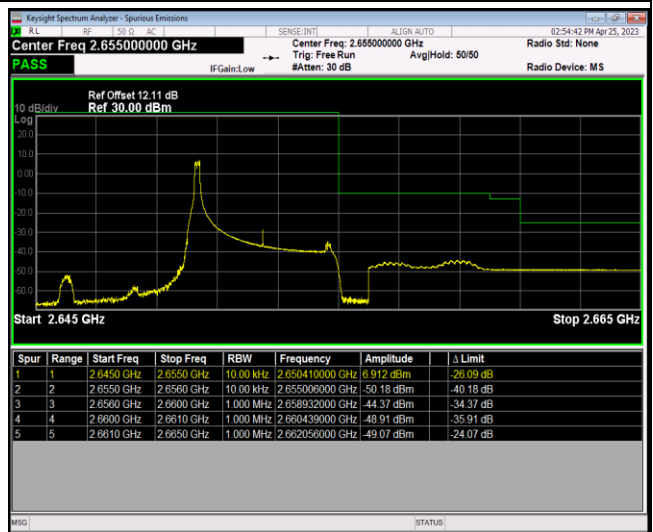

Band41-5MHz-QPSK-41215-1RB#0

Band41-5MHz-QPSK-41215-25RB#0