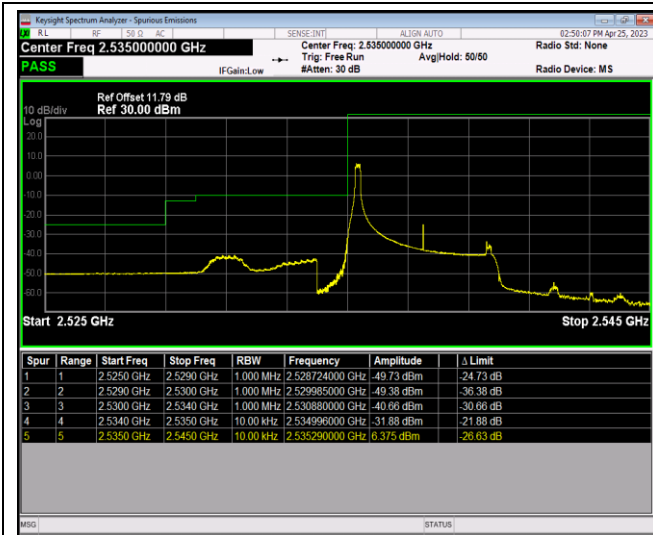

Band26-15MHz-16QAM-26865-75RB#0

Band26-15MHz-16QAM-26965-1RB#0

Band26-15MHz-16QAM-26965-1RB#74

Band26-15MHz-16QAM-26965-75RB#0

Band41-5MHz-QPSK-40065-1RB#0

Band41-5MHz-QPSK-40065-1RB#24

Band41-5MHz-QPSK-40065-25RB#0