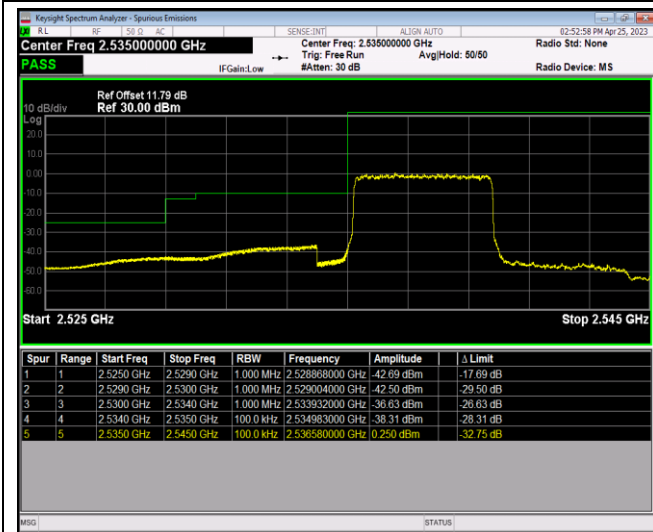

Band41-5MHz-QPSK-40065-25RB#0

Band41-5MHz-QPSK-41215-1RB#24