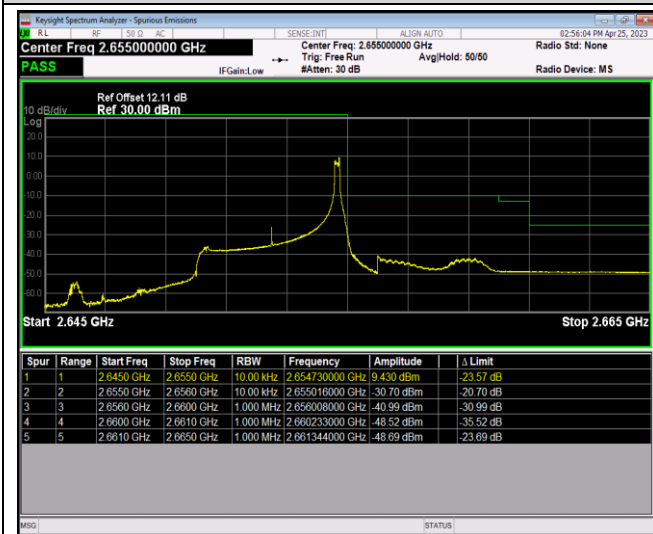

Band41-5MHz-QPSK-41215-1RB#24

Band41-5MHz-16QAM-40065-1RB#0