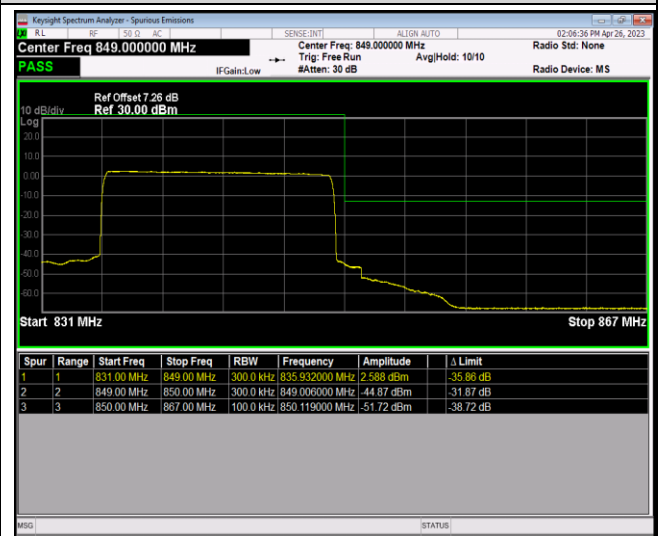

Band26-15MHz-16QAM-26865-75RB#0

Band26-15MHz-16QAM-26965-1RB#0

Band26-15MHz-16QAM-26965-1RB#74

Band26-15MHz-16QAM-26965-75RB#0

Band41-5MHz-QPSK-40065-1RB#0

Band41-5MHz-QPSK-40065-1RB#24

Band41-5MHz-QPSK-40065-25RB#0