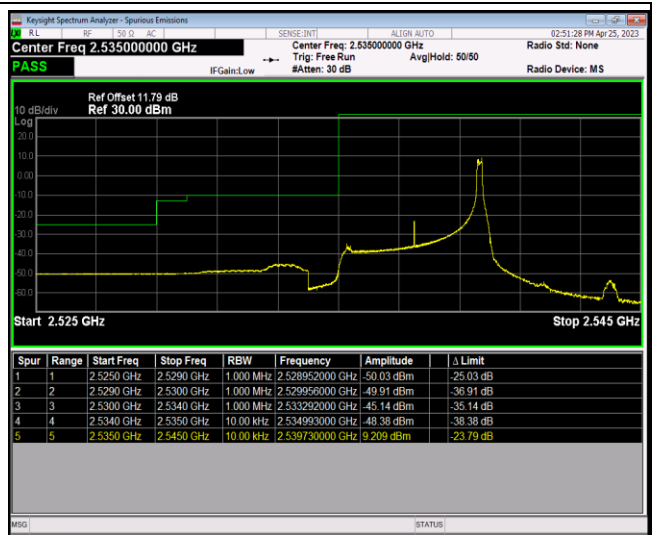

Band26-15MHz-16QAM-26865-75RB#0

Band26-15MHz-16QAM-26965-1RB#0

Band26-15MHz-16QAM-26965-1RB#74

Band26-15MHz-16QAM-26965-75RB#0

Band41-5MHz-QPSK-40065-1RB#0

Band41-5MHz-QPSK-40065-1RB#24

Band41-5MHz-QPSK-40065-25RB#0