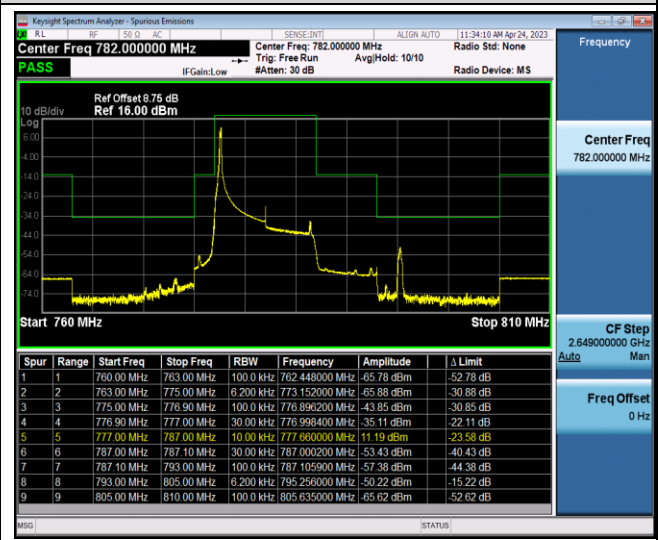

Band13-10MHz-QPSK-23230-1RB#49

Band13-10MHz-QPSK-23230-50RB#0

Band13-10MHz-16QAM-23230-1RB#0

Band13-10MHz-16QAM-23230-1RB#49

Band13-10MHz-16QAM-23230-50RB#0

Band17-5MHz-QPSK-23755-1RB#0

Band17-5MHz-QPSK-23755-1RB#24