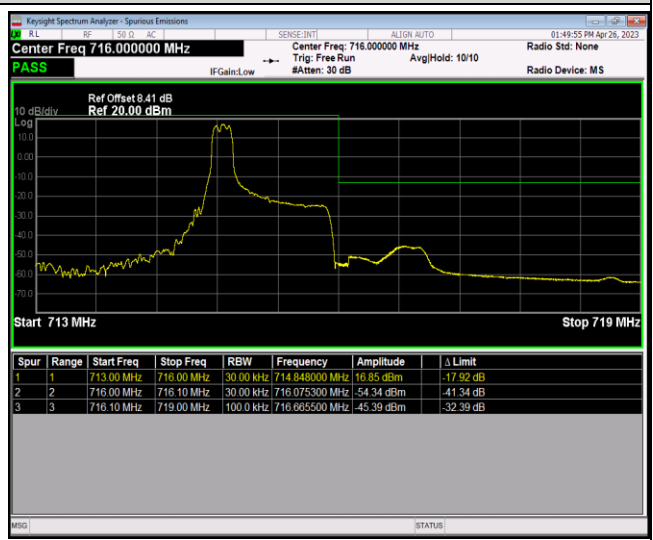

Band12-1.4MHz-16QAM-23173-1RB#0

Band12-1.4MHz-16QAM-23173-6RB#0