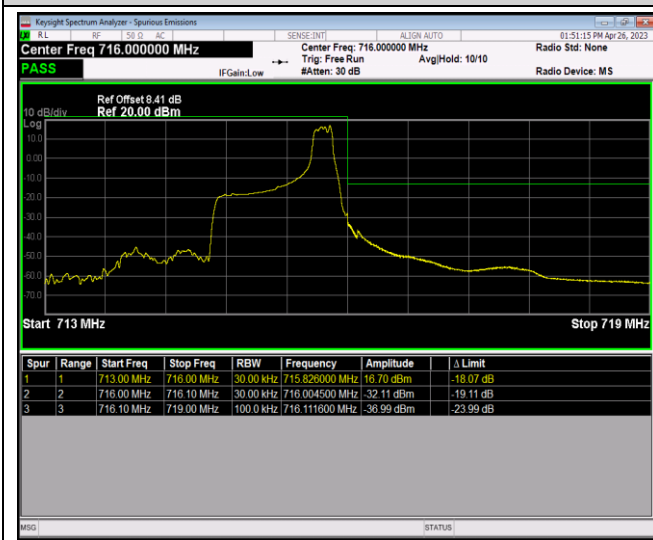

Band12-1.4MHz-16QAM-23173-1RB#5

Band12-10MHz-QPSK-23060-1RB#0