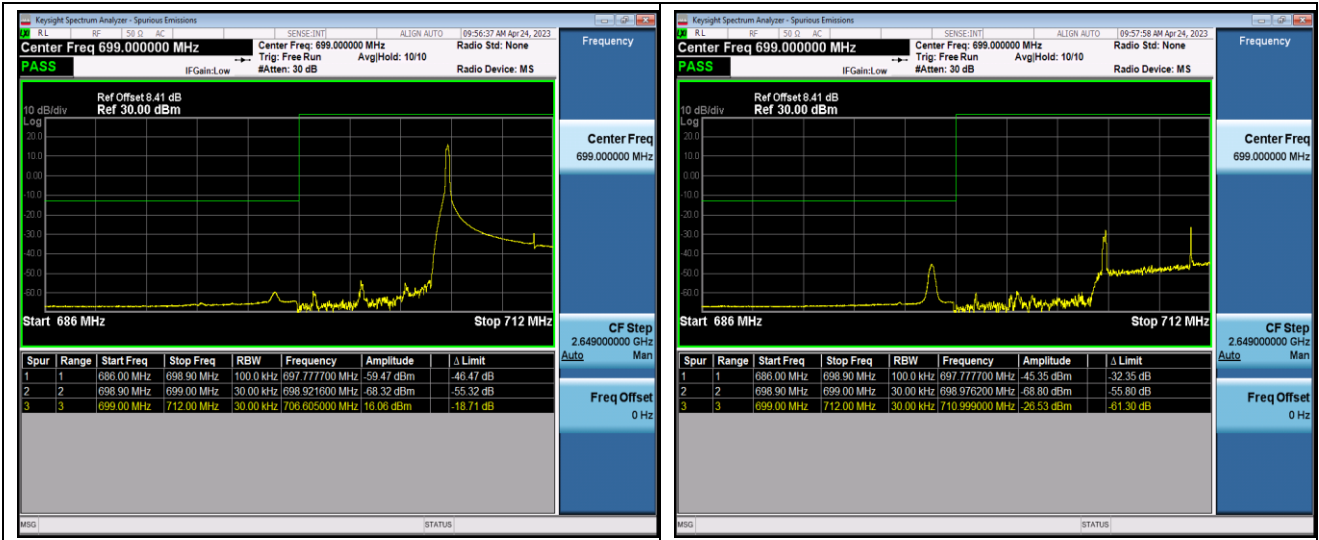

Band12-10MHz-16QAM-23060-1RB#0

Band12-10MHz-16QAM-23060-1RB#49

Band12-10MHz-16QAM-23060-50RB#0

Band12-10MHz-16QAM-23130-1RB#0