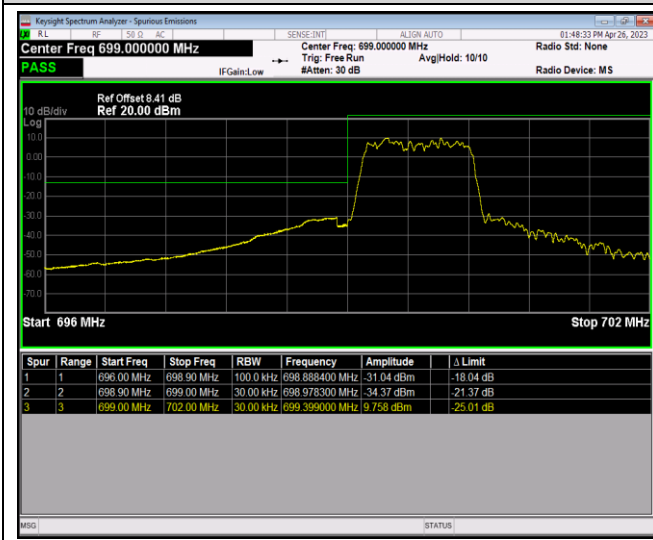

Band12-1.4MHz-16QAM-23017-6RB#0

Band12-1.4MHz-16QAM-23173-1RB#5