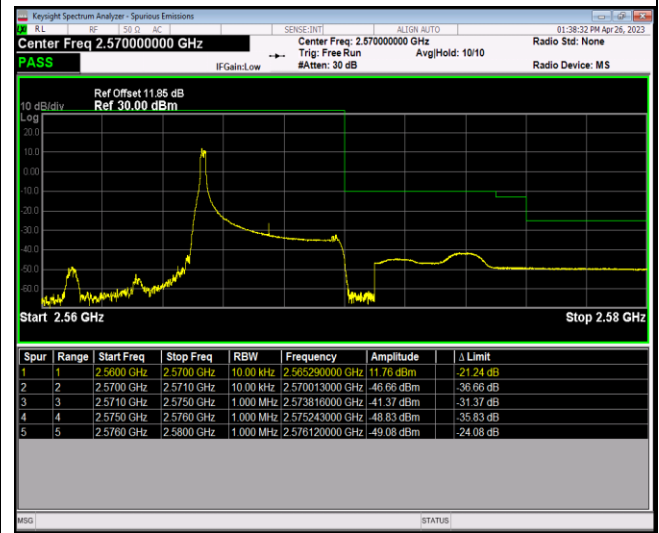

Band7-5MHz-QPSK-21425-1RB#0

Band7-5MHz-QPSK-21425-25RB#0