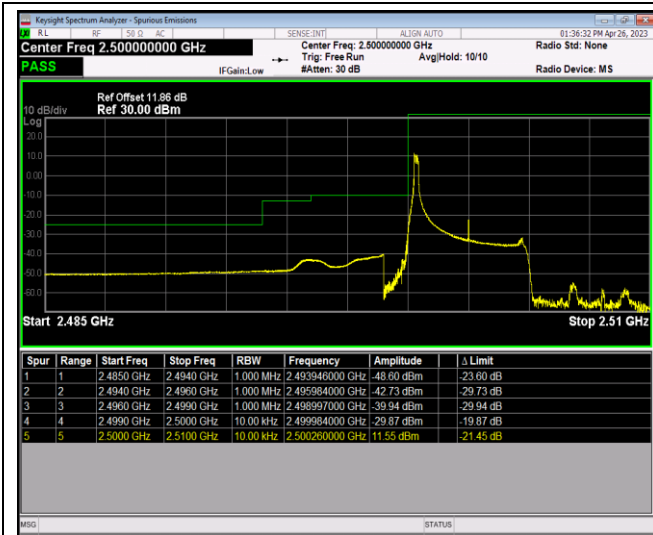

Band7-5MHz-QPSK-20775-1RB#0

Band7-5MHz-QPSK-20775-25RB#0