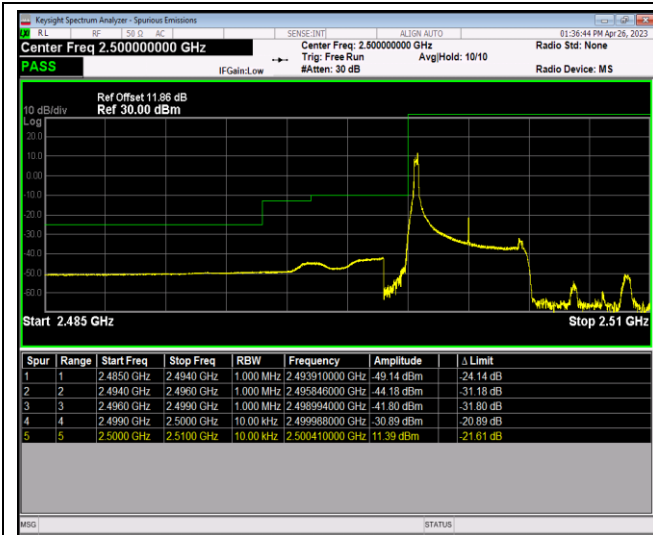

Band7-5MHz-16QAM-20775-1RB#0

Band7-5MHz-16QAM-20775-25RB#0