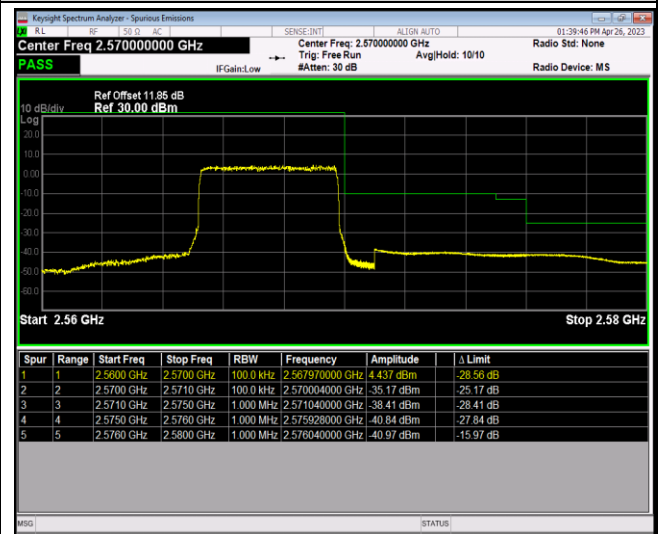

Band7-5MHz-QPSK-21425-25RB#0

Band7-5MHz-16QAM-20775-1RB#24