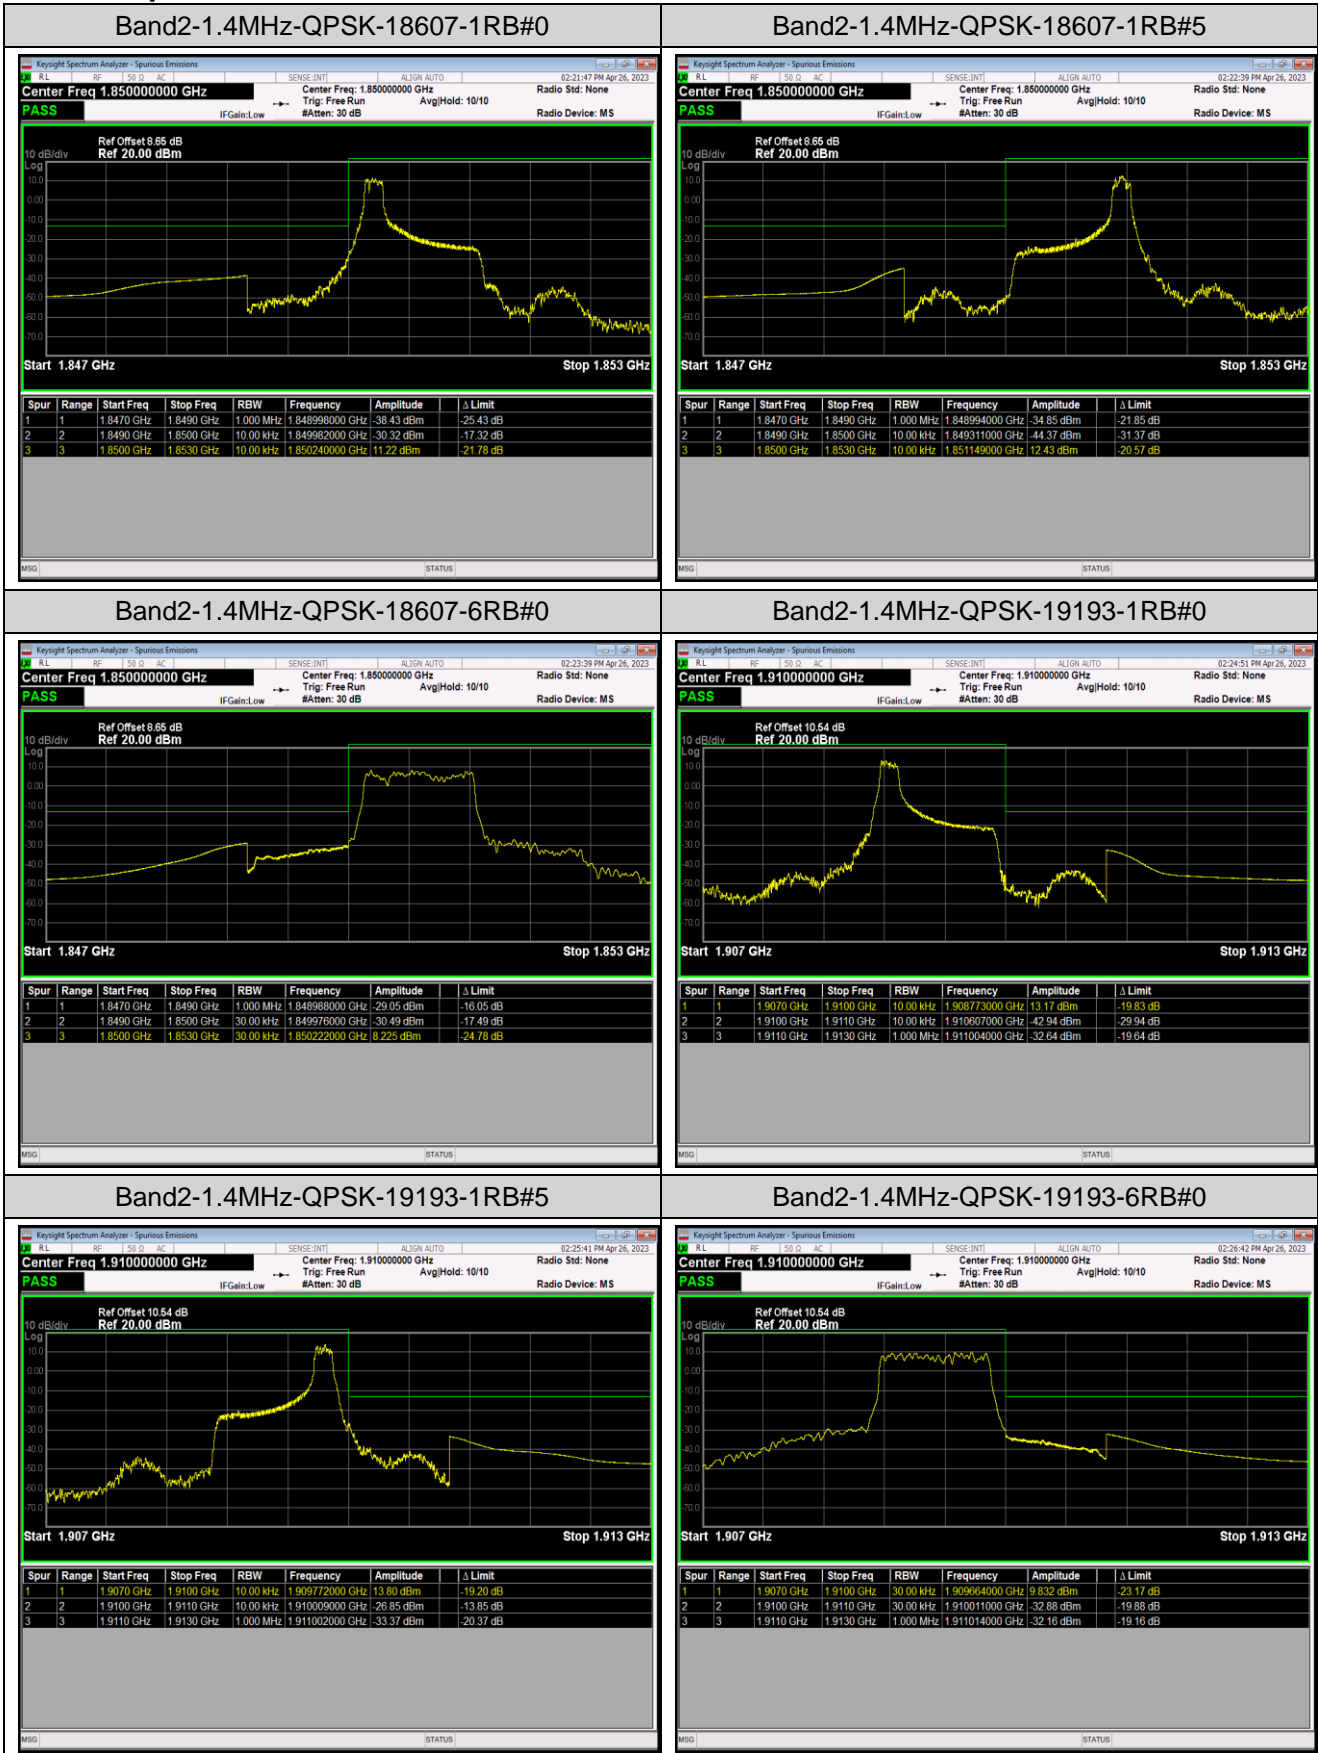

Test Graphs