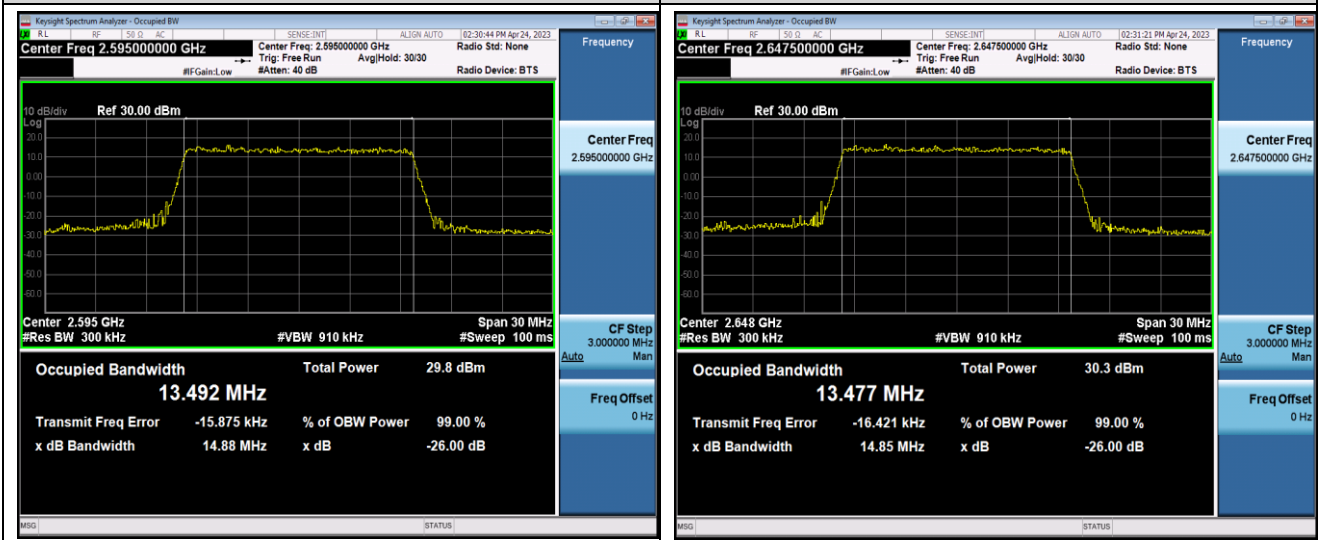

Band41-15MHz-QPSK-40115-75RB#0

Band41-15MHz-QPSK-40640-75RB#0

Band41-15MHz-QPSK-41165-75RB#0

Band41-15MHz-16QAM-40115-75RB#0

Band41-15MHz-16QAM-40640-75RB#0

Band41-15MHz-16QAM-41165-75RB#0

Band41-20MHz-QPSK-40140-100RB#0