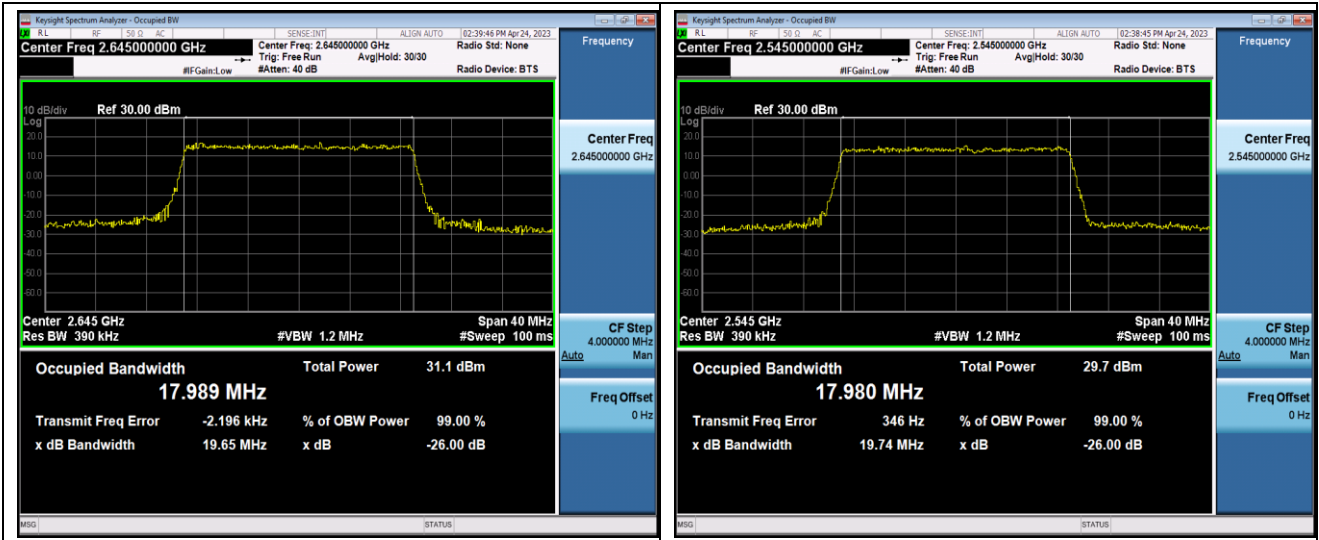

Band41-20MHz-QPSK-41140-100RB#0

Band41-20MHz-16QAM-40140-100RB#0

Band41-20MHz-16QAM-40640-100RB#0

Band41-20MHz-16QAM-41140-100RB#0