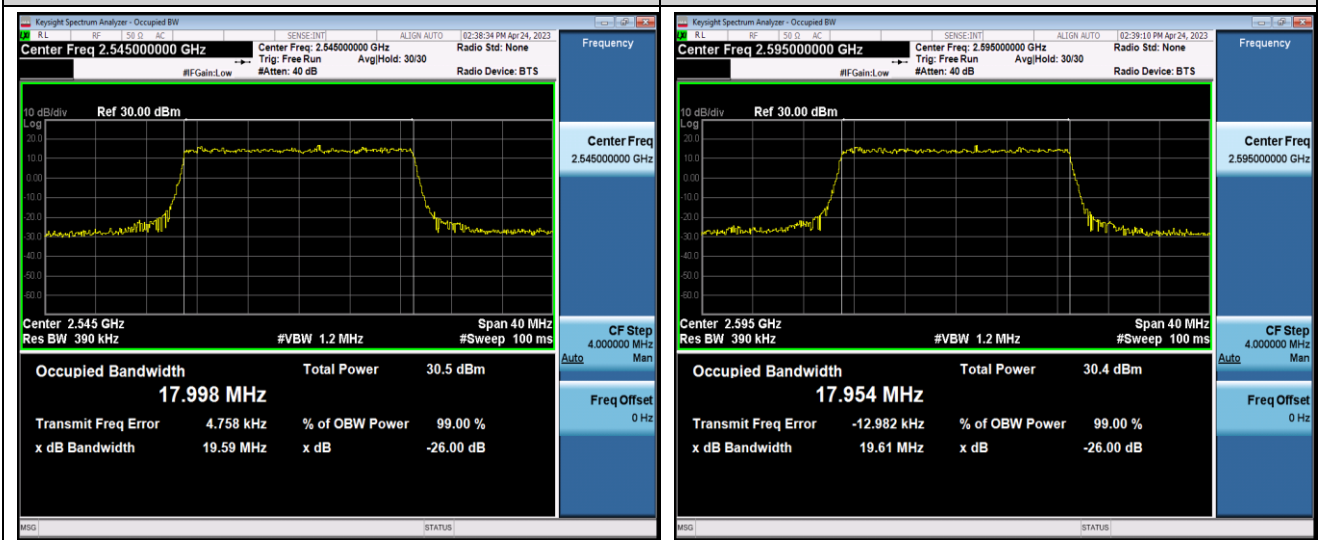

Band41-20MHz-QPSK-40140-100RB#0

Band41-20MHz-QPSK-40640-100RB#0

Band41-20MHz-QPSK-41140-100RB#0

Band41-20MHz-16QAM-40140-100RB#0