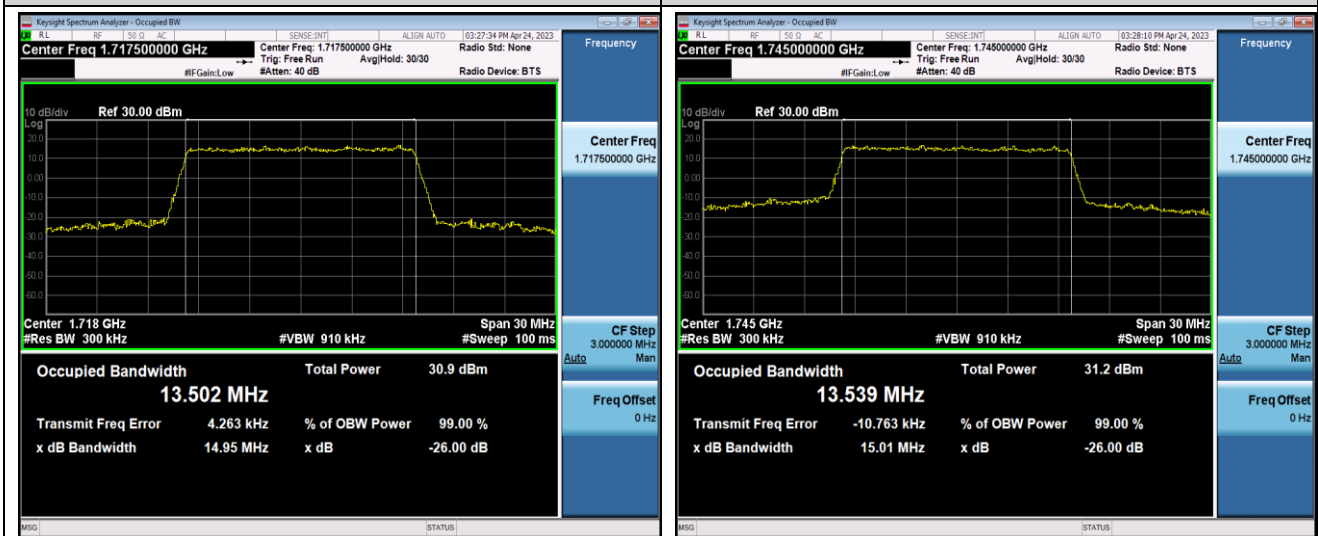

Band66-15MHz-QPSK-132047-75RB#0

Band66-15MHz-QPSK-132322-75RB#0

Band66-15MHz-QPSK-132597-75RB#0

Band66-15MHz-16QAM-132047-75RB#0