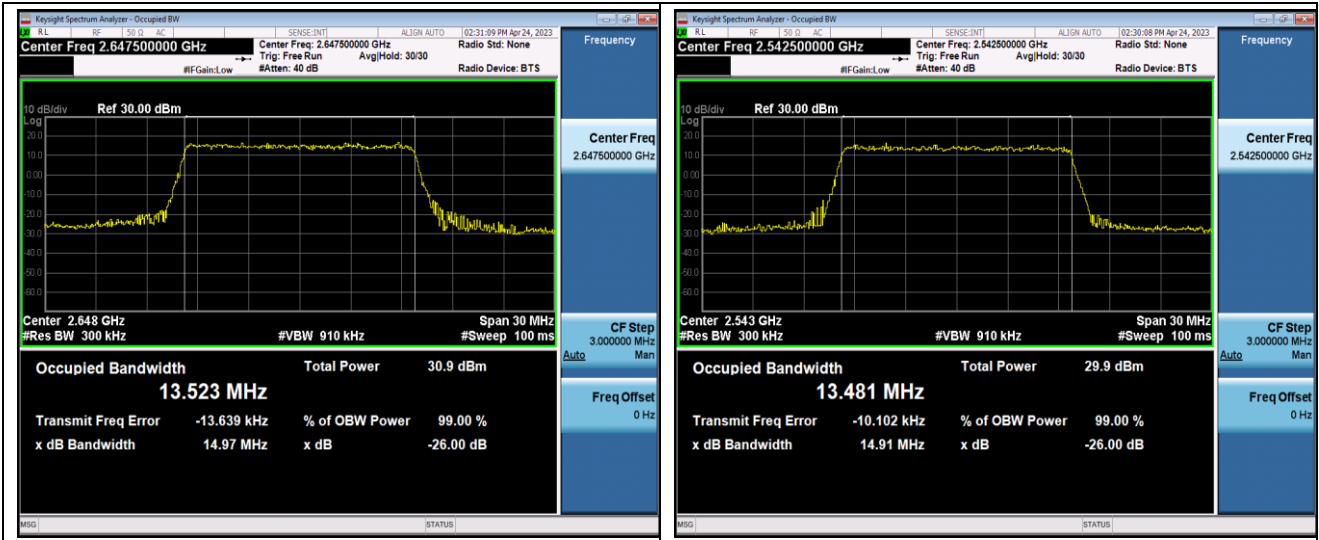

Band41-15MHz-QPSK-41165-75RB#0

Band41-15MHz-16QAM-40115-75RB#0

Band41-15MHz-16QAM-40640-75RB#0

Band41-15MHz-16QAM-41165-75RB#0