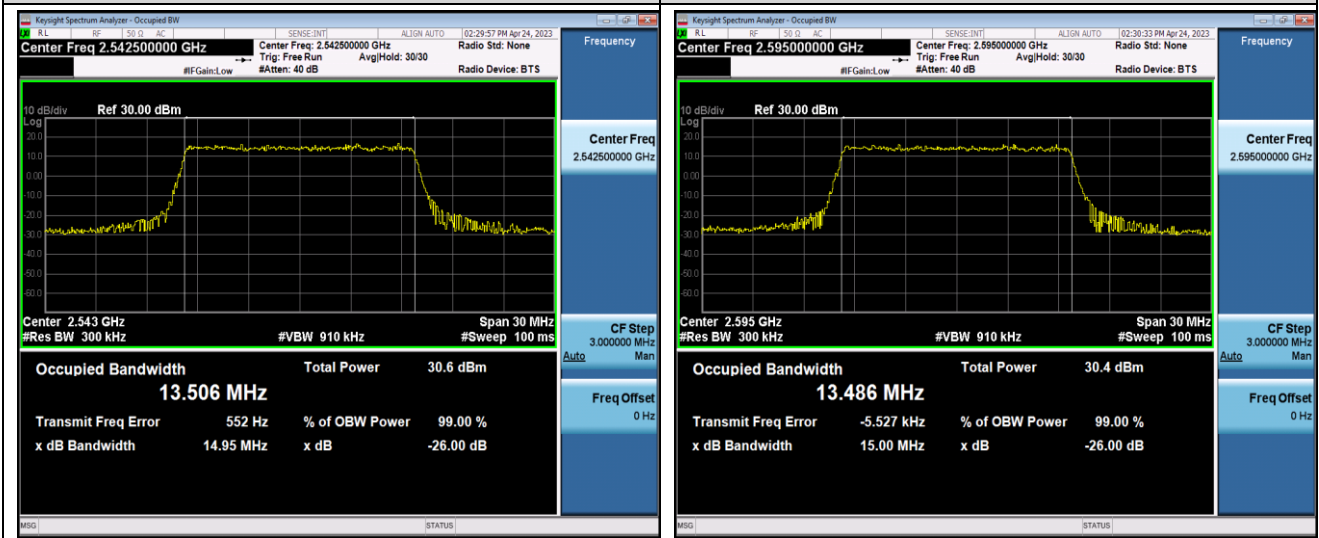

Band41-15MHz-QPSK-40115-75RB#0

Band41-15MHz-QPSK-40640-75RB#0

Band41-15MHz-QPSK-41165-75RB#0

Band41-15MHz-16QAM-40115-75RB#0