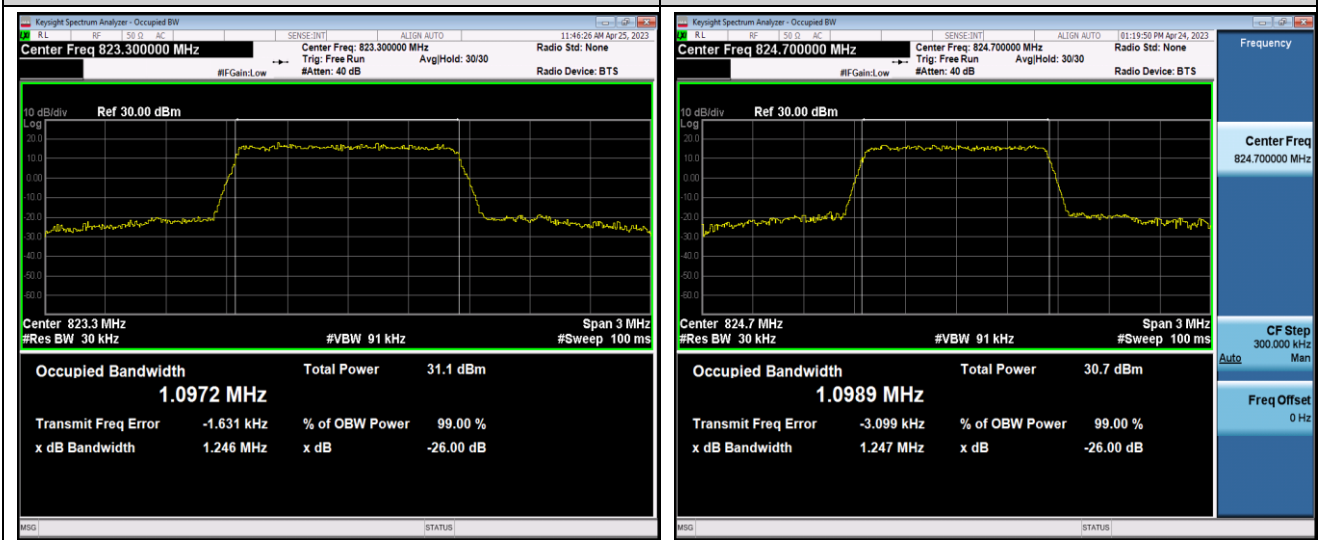

Band26-1.4MHz-QPSK-26783-6RB#0

Band26-1.4MHz-QPSK-26797-6RB#0

Band26-1.4MHz-QPSK-26915-6RB#0

Band26-1.4MHz-QPSK-27033-6RB#0