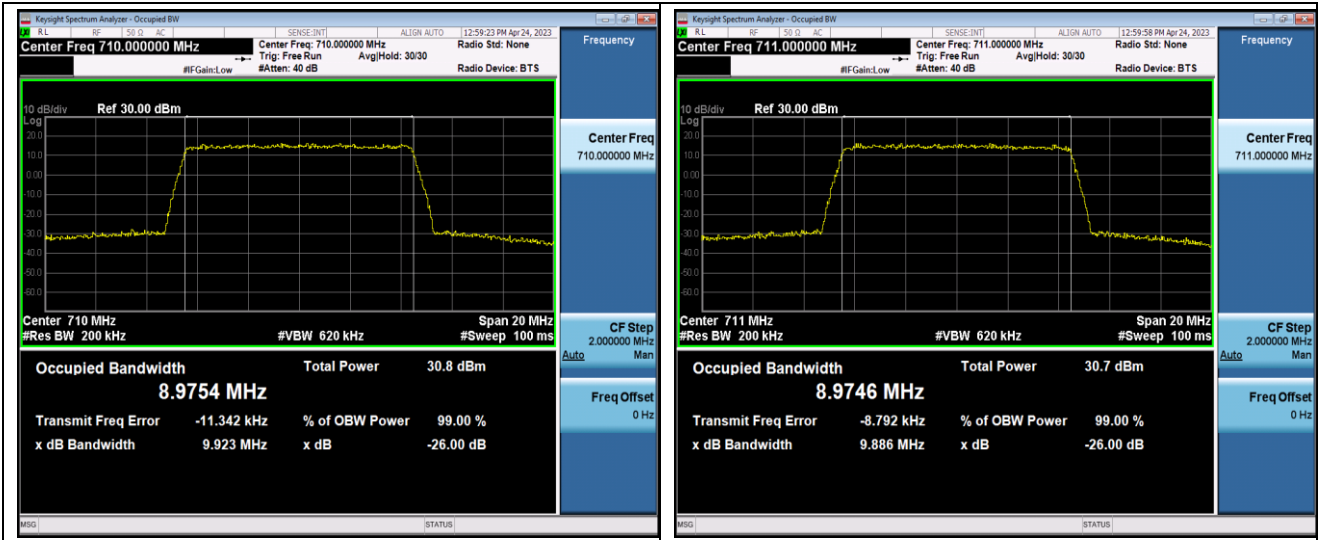

Band17-10MHz-QPSK-23790-50RB#0

Band17-10MHz-QPSK-23800-50RB#0

Band17-10MHz-16QAM-23780-50RB#0

Band17-10MHz-16QAM-23790-50RB#0

Band17-10MHz-16QAM-23800-50RB#0

Band26-1.4MHz-QPSK-26697-6RB#0

Band26-1.4MHz-QPSK-26740-6RB#0