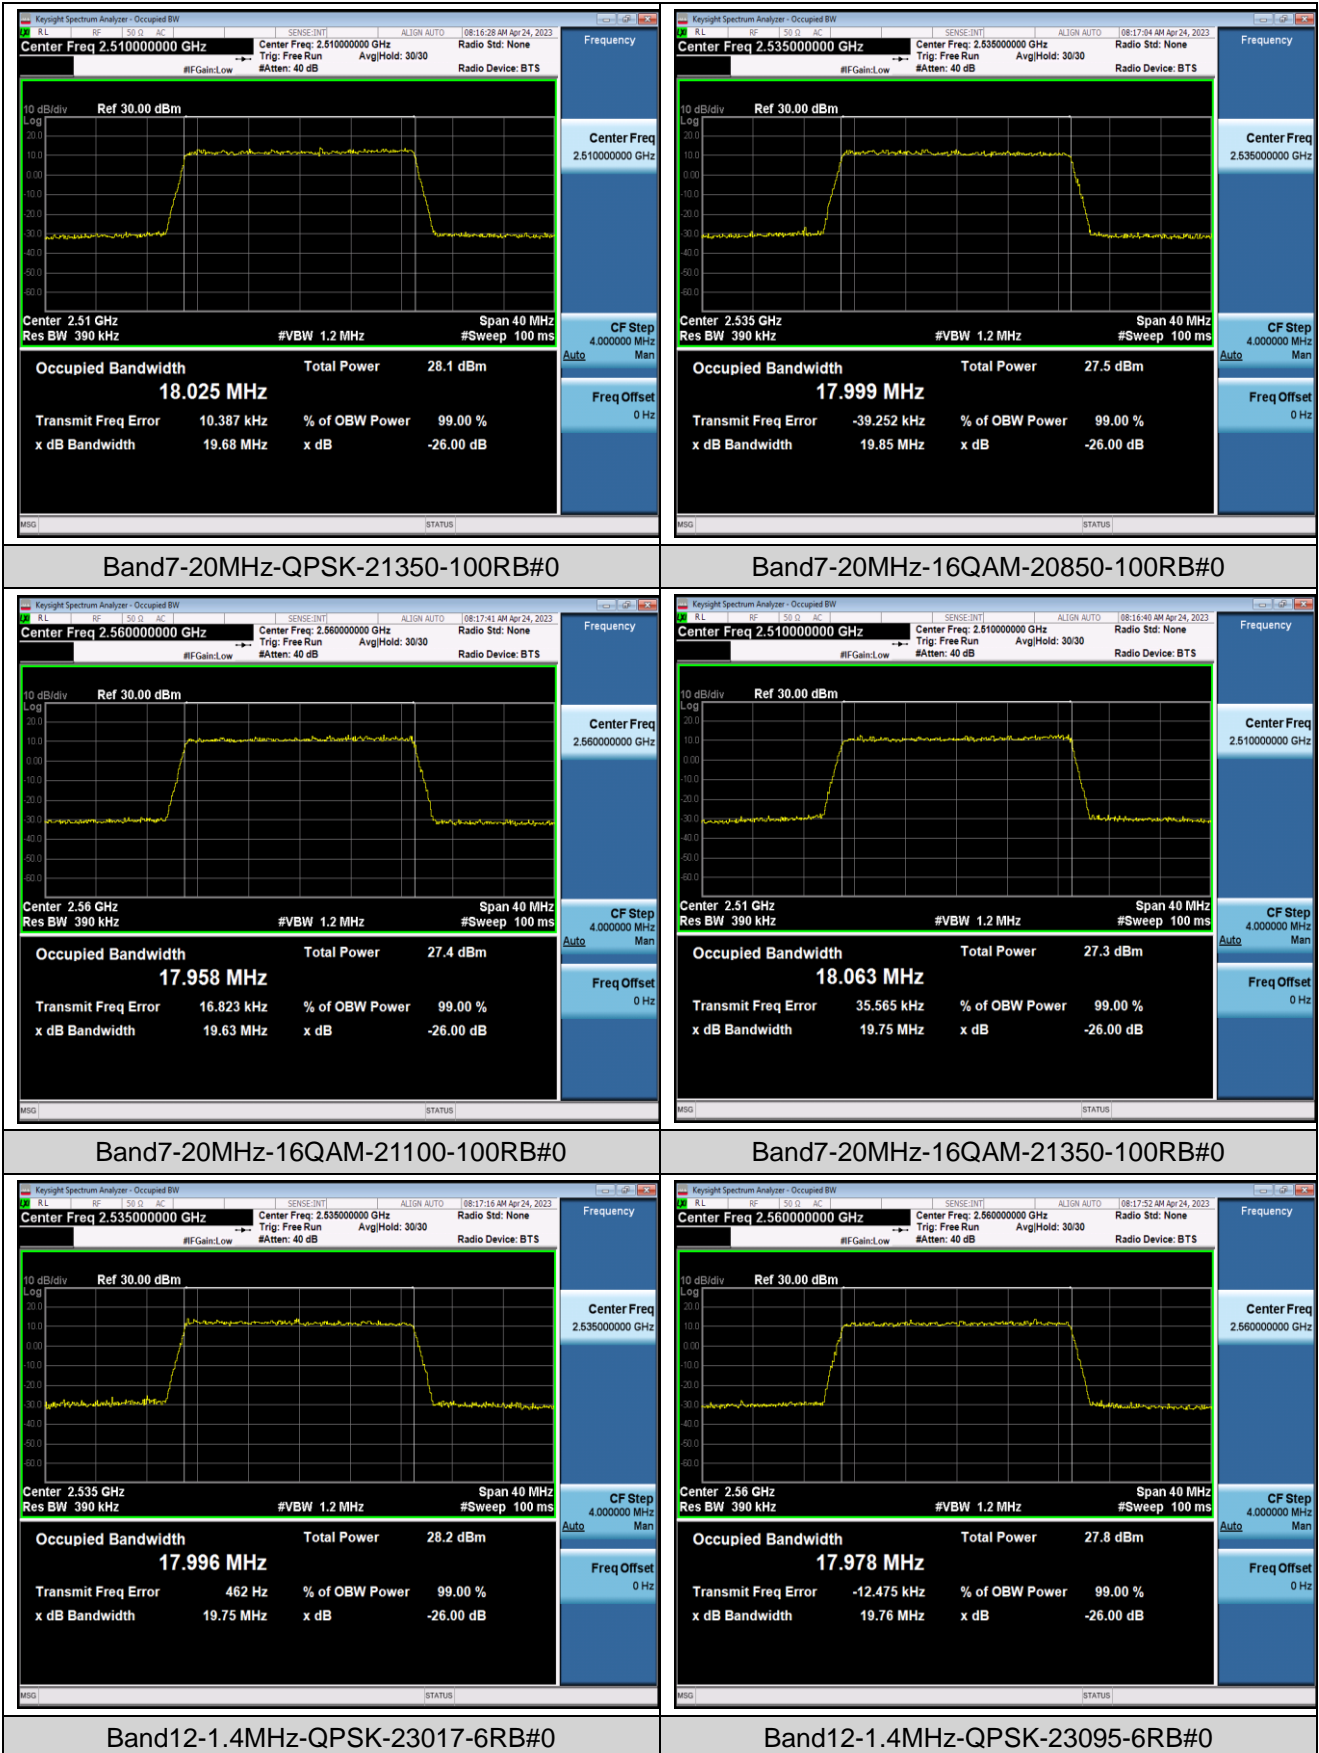

Band7-5MHz-QPSK-21425-25RB#0

Band7-5MHz-16QAM-20775-25RB#0

Band7-5MHz-16QAM-21100-25RB#0

Band7-5MHz-16QAM-21425-25RB#0

Band7-10MHz-QPSK-20800-50RB#0

Band7-10MHz-QPSK-21100-50RB#0

Band7-10MHz-QPSK-21400-50RB#0

Band7-10MHz-16QAM-20800-50RB#0

Band7-10MHz-16QAM-21100-50RB#0

Band7-10MHz-16QAM-21400-50RB#0

Band7-15MHz-QPSK-20825-75RB#0

Band7-15MHz-QPSK-21100-75RB#0

Band7-15MHz-QPSK-21375-75RB#0

Band7-15MHz-16QAM-20825-75RB#0

Band7-15MHz-16QAM-21100-75RB#0

Band7-15MHz-16QAM-21375-75RB#0

Band7-20MHz-QPSK-20850-100RB#0

Band7-20MHz-QPSK-21100-100RB#0

Band12-1.4MHz-QPSK-23173-6RB#0

Band12-1.4MHz-16QAM-23017-6RB#0

Band12-1.4MHz-16QAM-23095-6RB#0