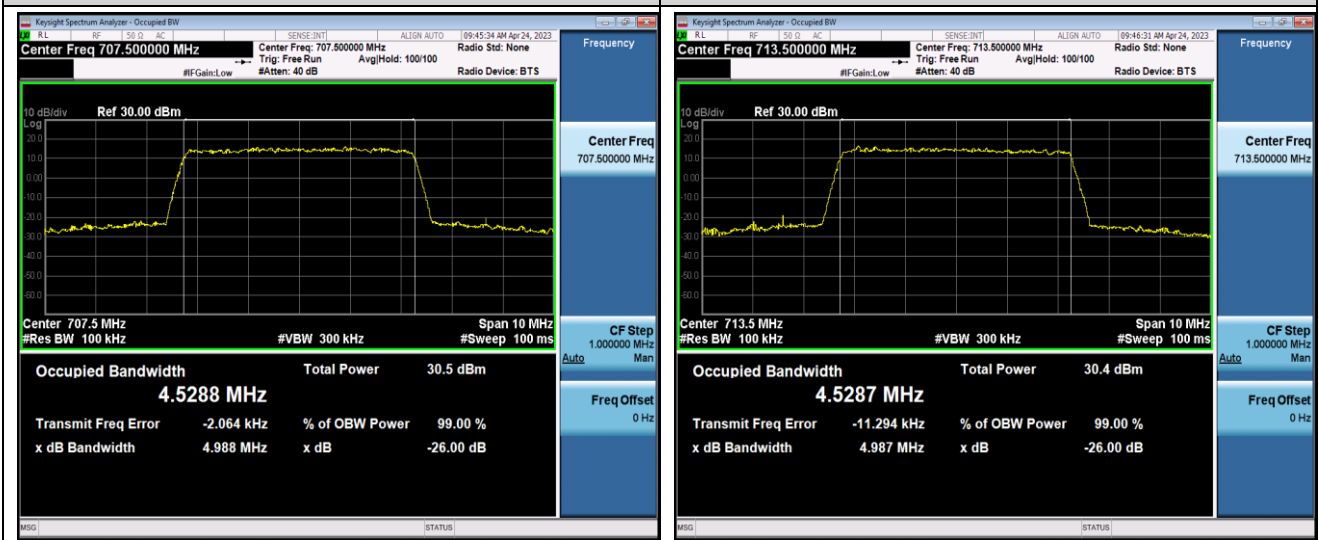

Band12-5MHz-QPSK-23035-25RB#0

Band12-5MHz-QPSK-23095-25RB#0

Band12-5MHz-QPSK-23155-25RB#0

Band12-5MHz-16QAM-23035-25RB#0

Band12-5MHz-16QAM-23095-25RB#0

Band12-5MHz-16QAM-23155-25RB#0

Band12-10MHz-QPSK-23060-50RB#0