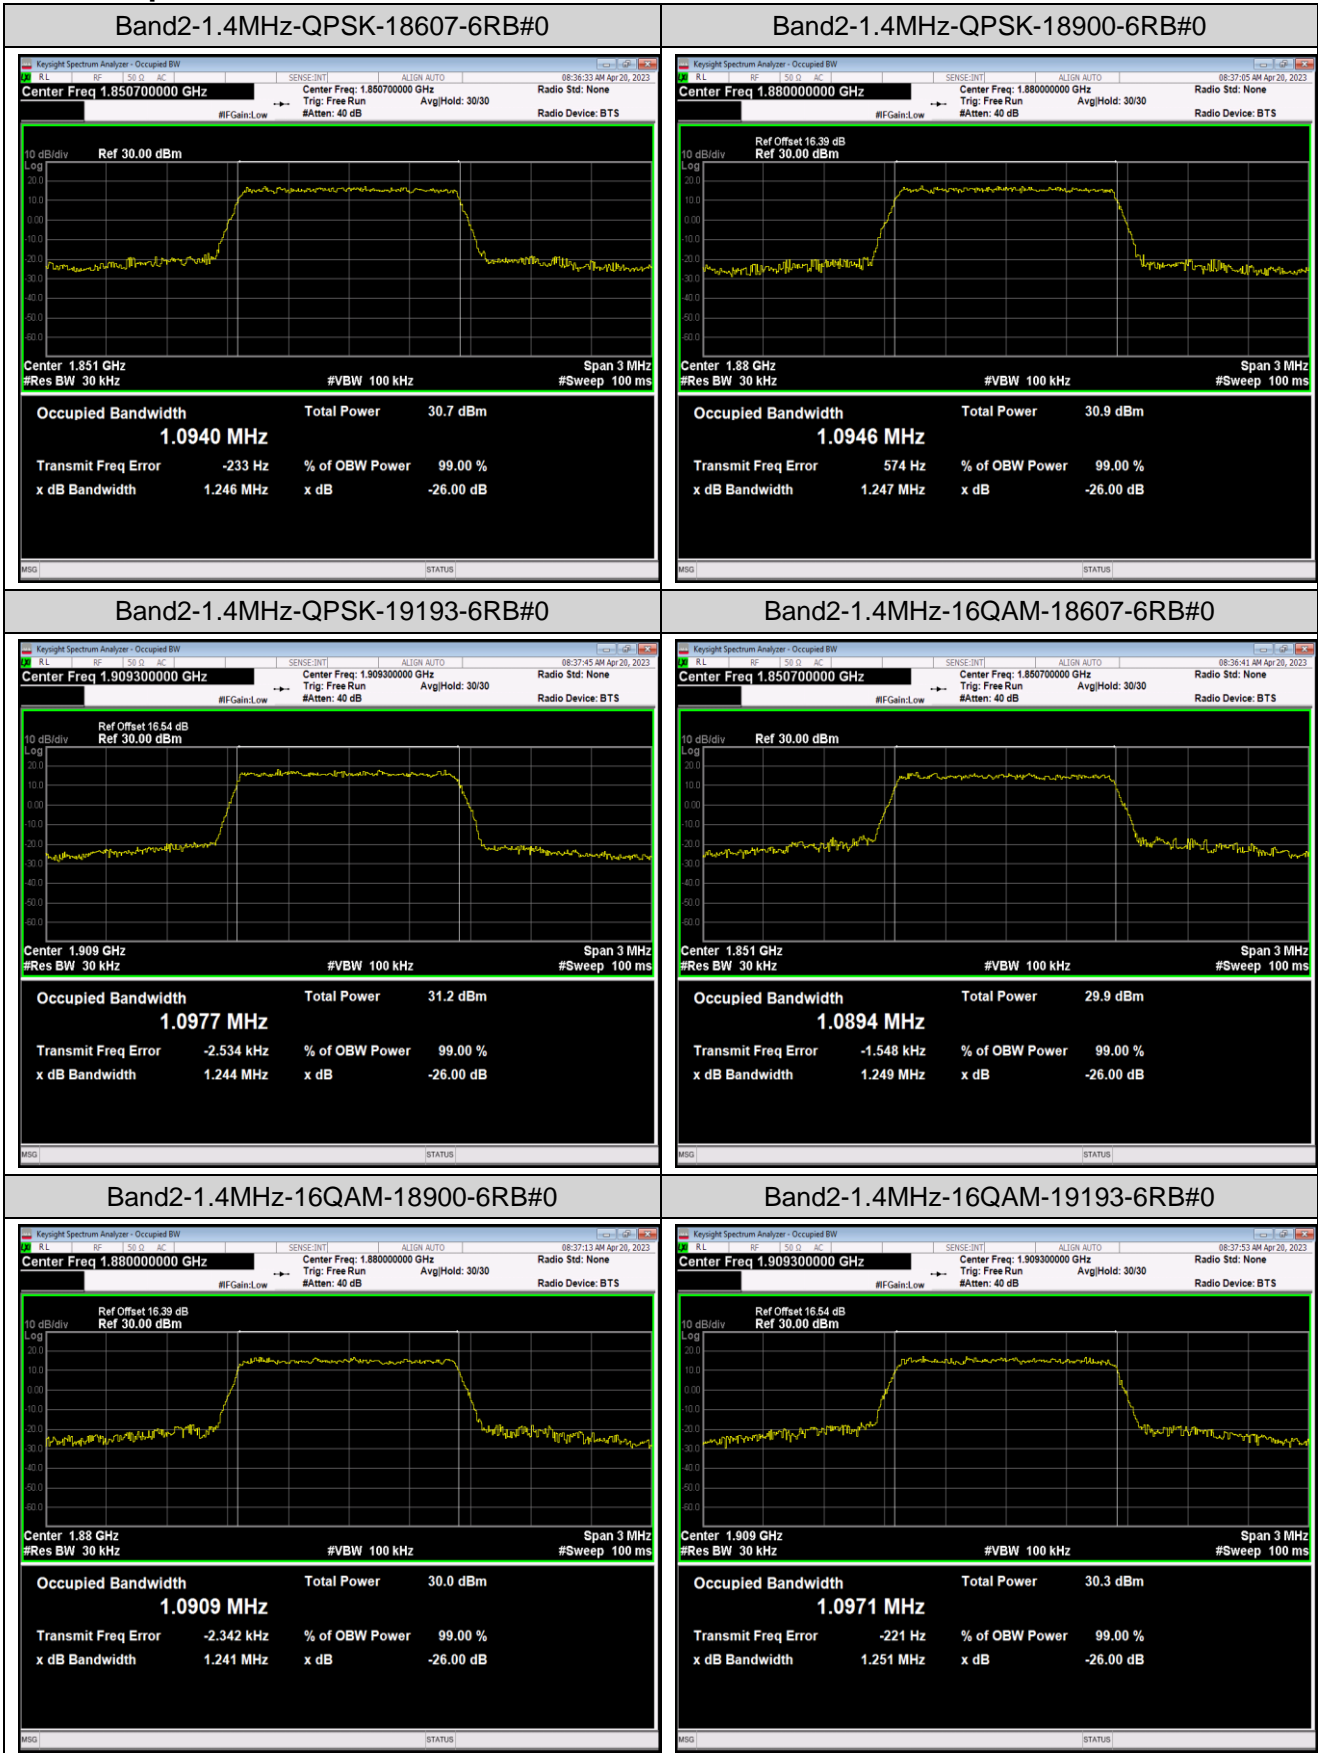

Test Graphs