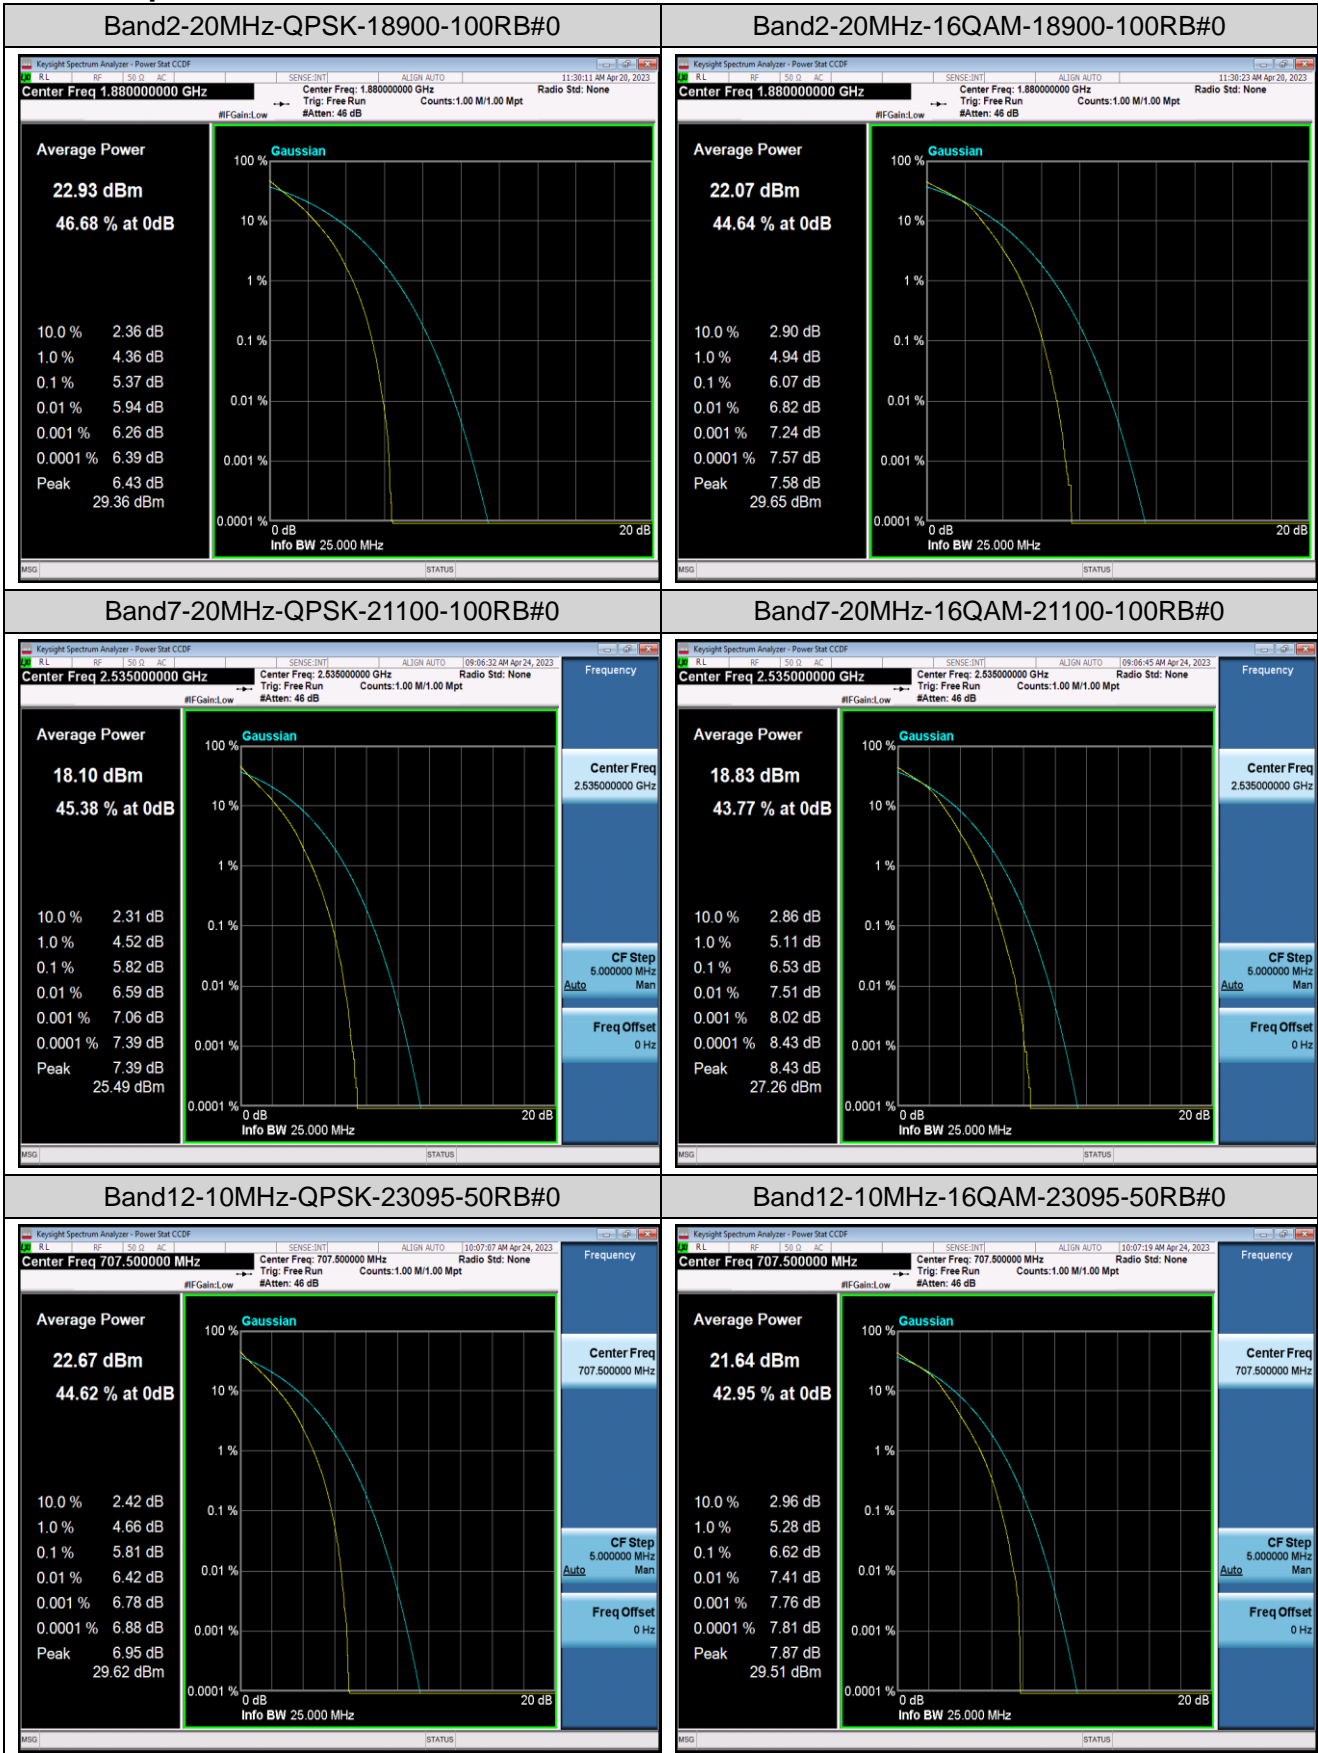

Test Graphs