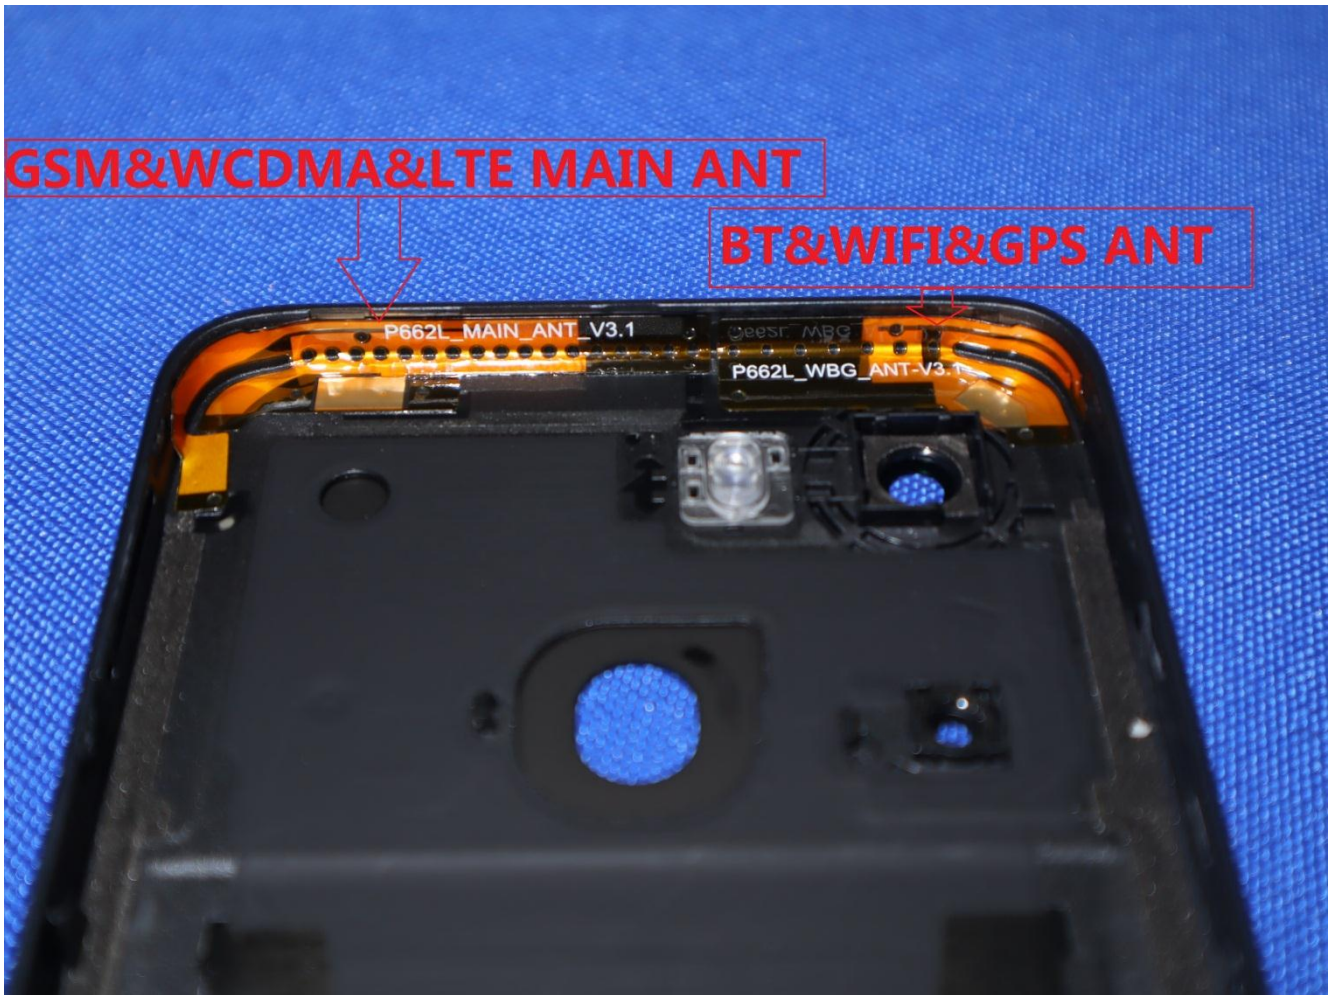

EUT Photos (Model: P662LO)

EUT Antenna Locations

SAR Test Setup Photos

Head

Right Cheek

Right Tilted

Left Cheek

Left Tilted

Body

Front side (10mm)

Back side(10mm)

Left side(10mm)

Right side(10mm)

Top side(10mm)