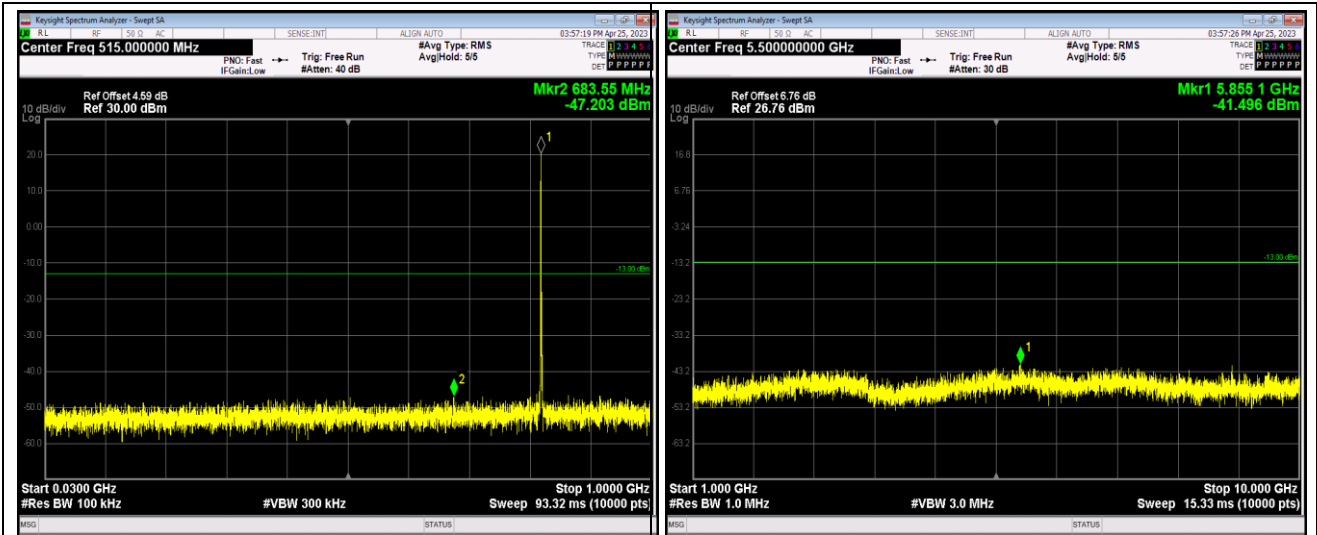

Band17-10MHz-16QAM-23790-1RB#0-Range1:30~1000MHz

Band17-10MHz-16QAM-23790-1RB#0-Range2:1000~10000MHz

Band17-10MHz-16QAM-23800-1RB#0-Range1:30~1000MHz

Band17-10MHz-16QAM-23800-1RB#0-Range2:1000~10000MHz

Band26-1.4MHz-QPSK-26797-1RB#0-Range1:30~1000MHz