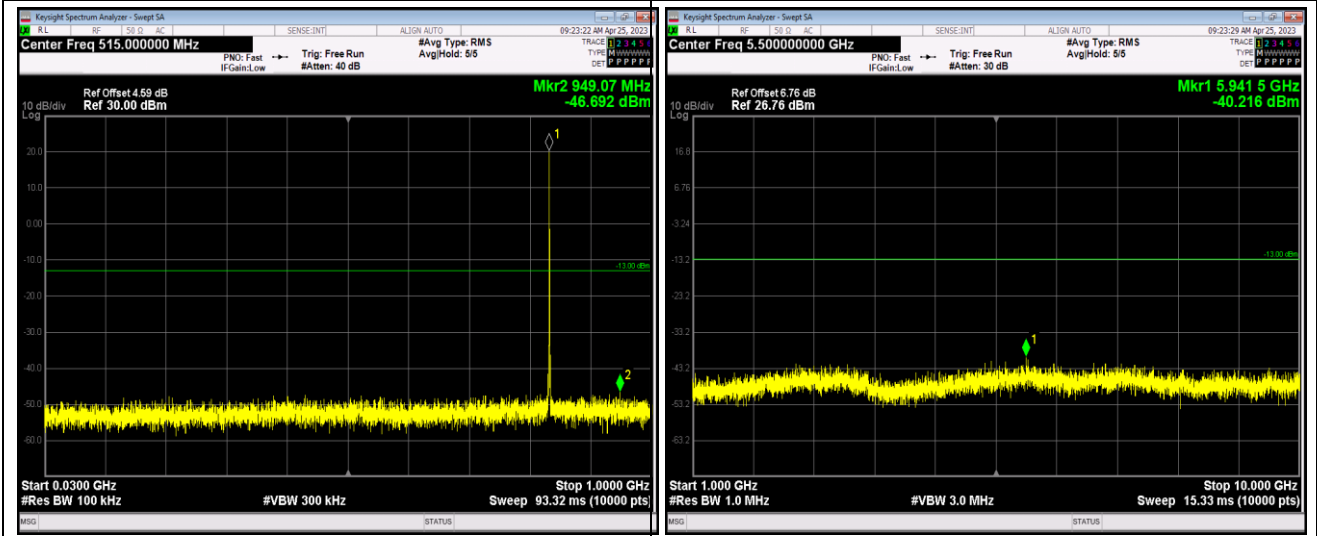

Band26-1.4MHz-QPSK-26915-1RB#0-Range1:30~1000MHz

Band26-1.4MHz-QPSK-26915-1RB#0-Range2:1000~10000MHz