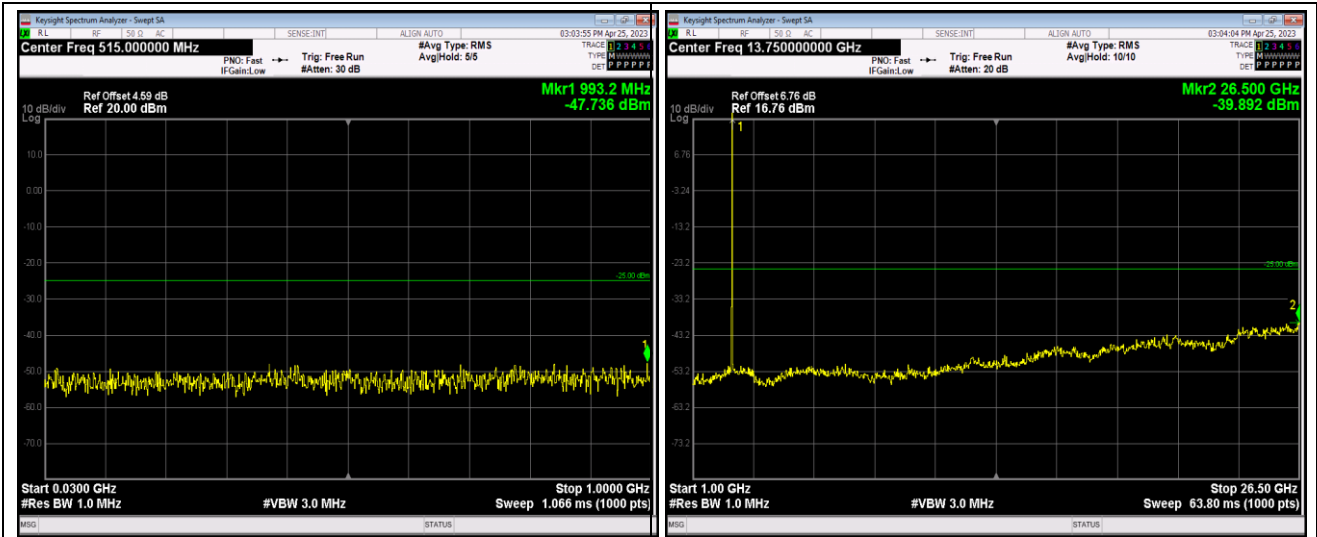

Band41-5MHz-16QAM-40065-1RB#0-Range2:1000~26500MHz

Band41-5MHz-16QAM-40065-1RB#0-Range1:30~1000MHz