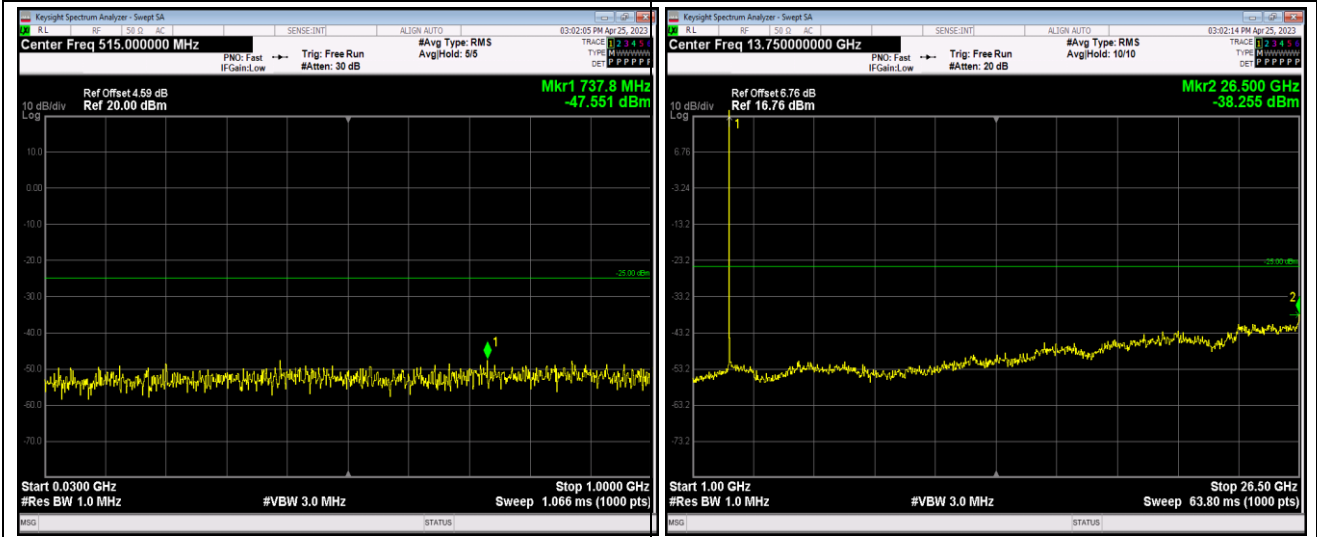

Band41-5MHz-16QAM-40065-1RB#0-Range1:30~1000MHz

Band41-5MHz-16QAM-40640-1RB#0-Range2:1000~26500MHz

Band41-5MHz-16QAM-40065-1RB#0-Range2:1000~26500MHz

Band41-5MHz-16QAM-40640-1RB#0-Range1:30~1000MHz