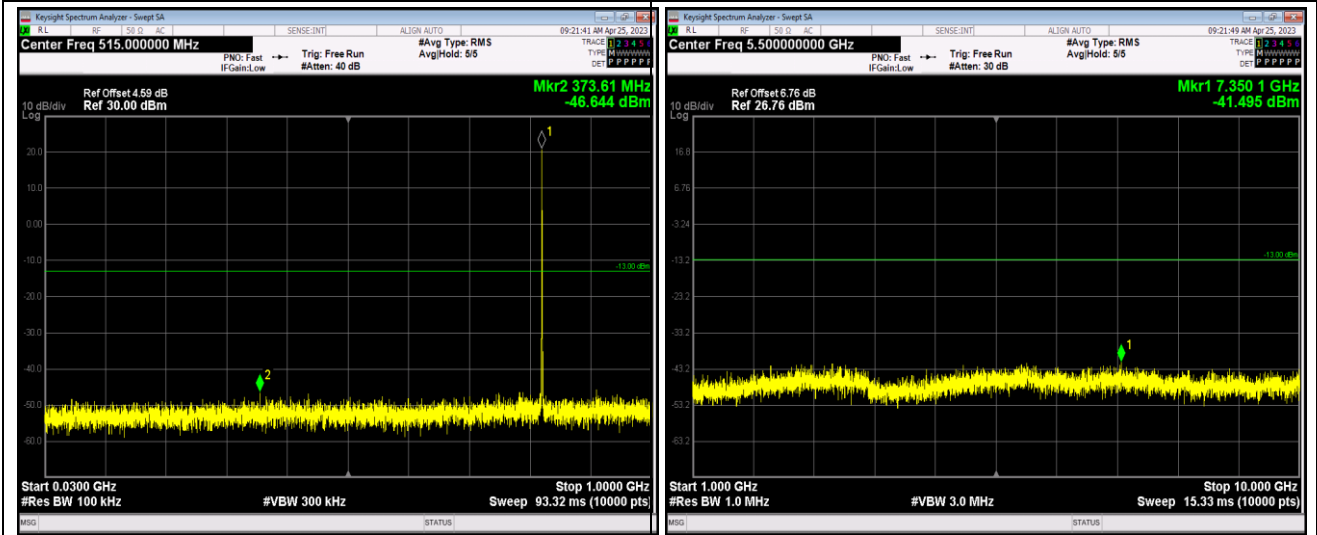

Band26-1.4MHz-QPSK-26797-1RB#0-Range1:30~1000MHz

Band26-1.4MHz-QPSK-26915-1RB#0-Range2:1000~10000MHz

Band26-1.4MHz-QPSK-26797-1RB#0-Range2:1000~10000MHz

Band26-1.4MHz-QPSK-26915-1RB#0-Range1:30~1000MHz