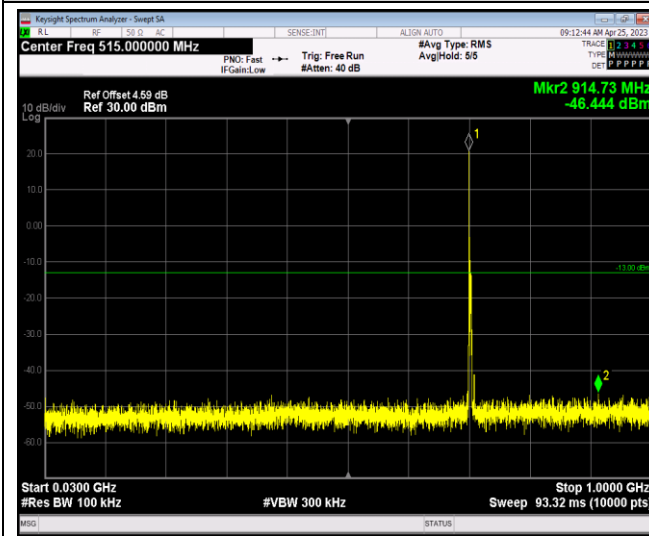

Band17-5MHz-QPSK-23790-1RB#0-Range1:30~1000MHz