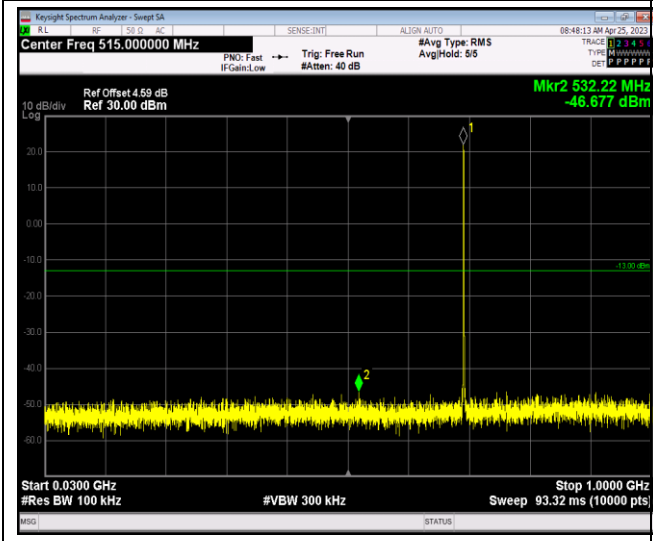

Band12-1.4MHz-QPSK-23017-1RB#0-Range1:30~1000MHz

JianYan Testing Group Shenzhen Co., Ltd.
No.101, Building 8, Innovation Wisdom Port, No.155 Hongtian Road, Huangpu Community,
Xinqiao Street, Bao'an District, Shenzhen, Guangdong, People's Republic of China.
Tel: +86-755-23118282, Fax: +86-755-23116366