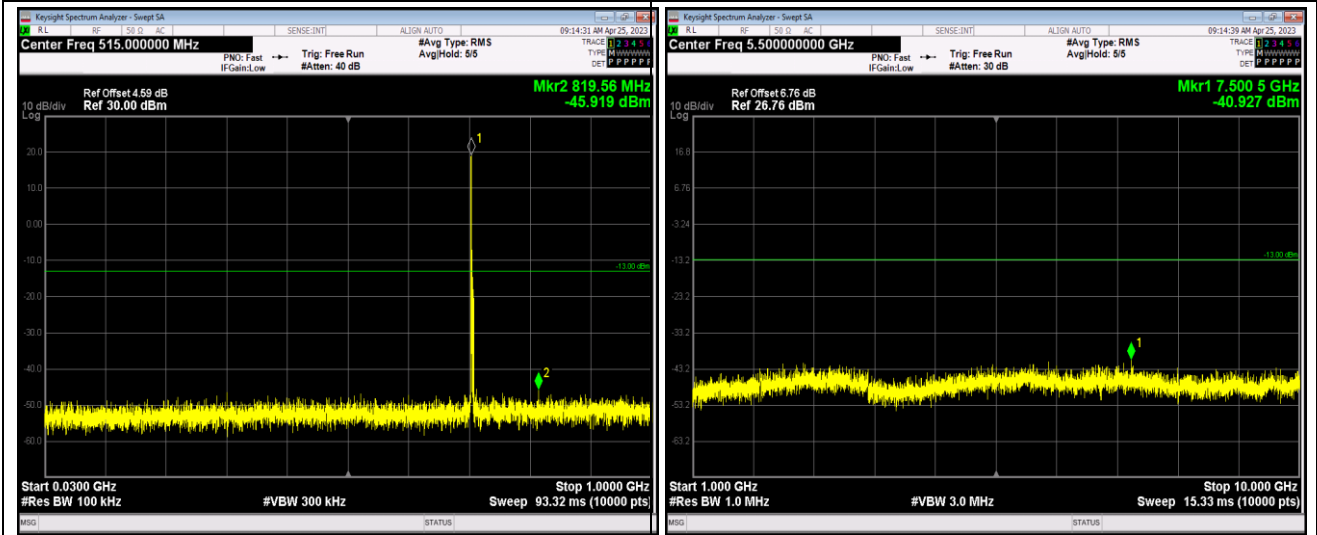

Band17-5MHz-QPSK-23790-1RB#0-Range1:30~1000MHz

Band17-5MHz-QPSK-23790-1RB#0-Range2:1000~10000MHz

Band17-5MHz-16QAM-23825-1RB#0-Range1:30~1000MHz

Band17-5MHz-16QAM-23825-1RB#0-Range2:1000~10000MHz

Band17-10MHz-QPSK-23780-1RB#0-Range1:30~1000MHz