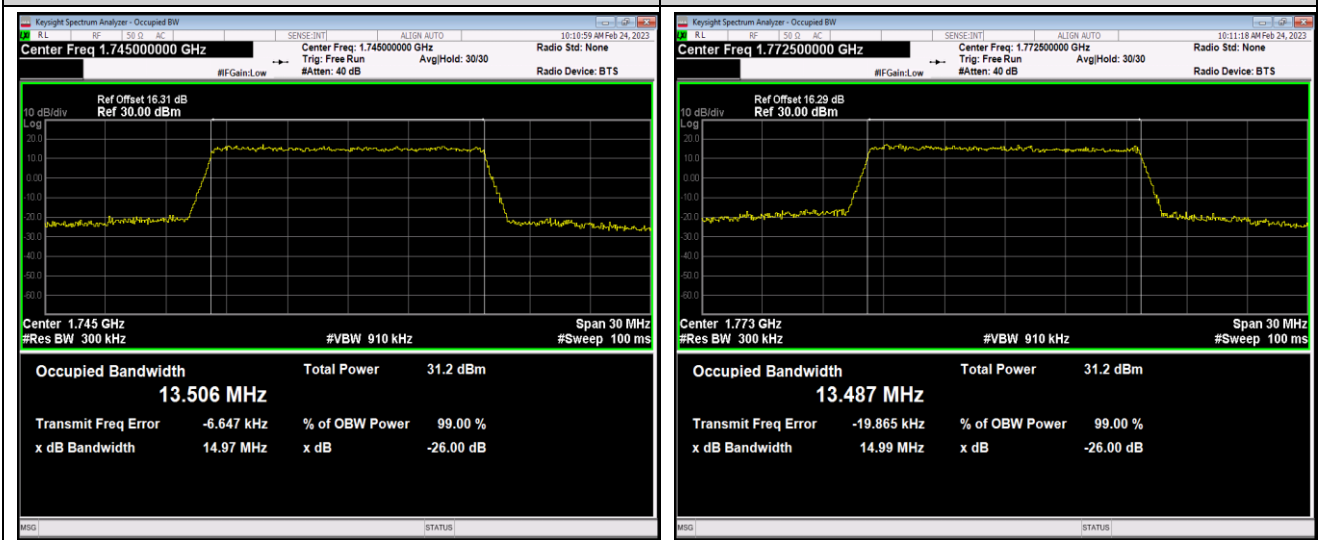

Band66-15MHz-16QAM-132322-75RB#0

Band66-15MHz-16QAM-132597-75RB#0