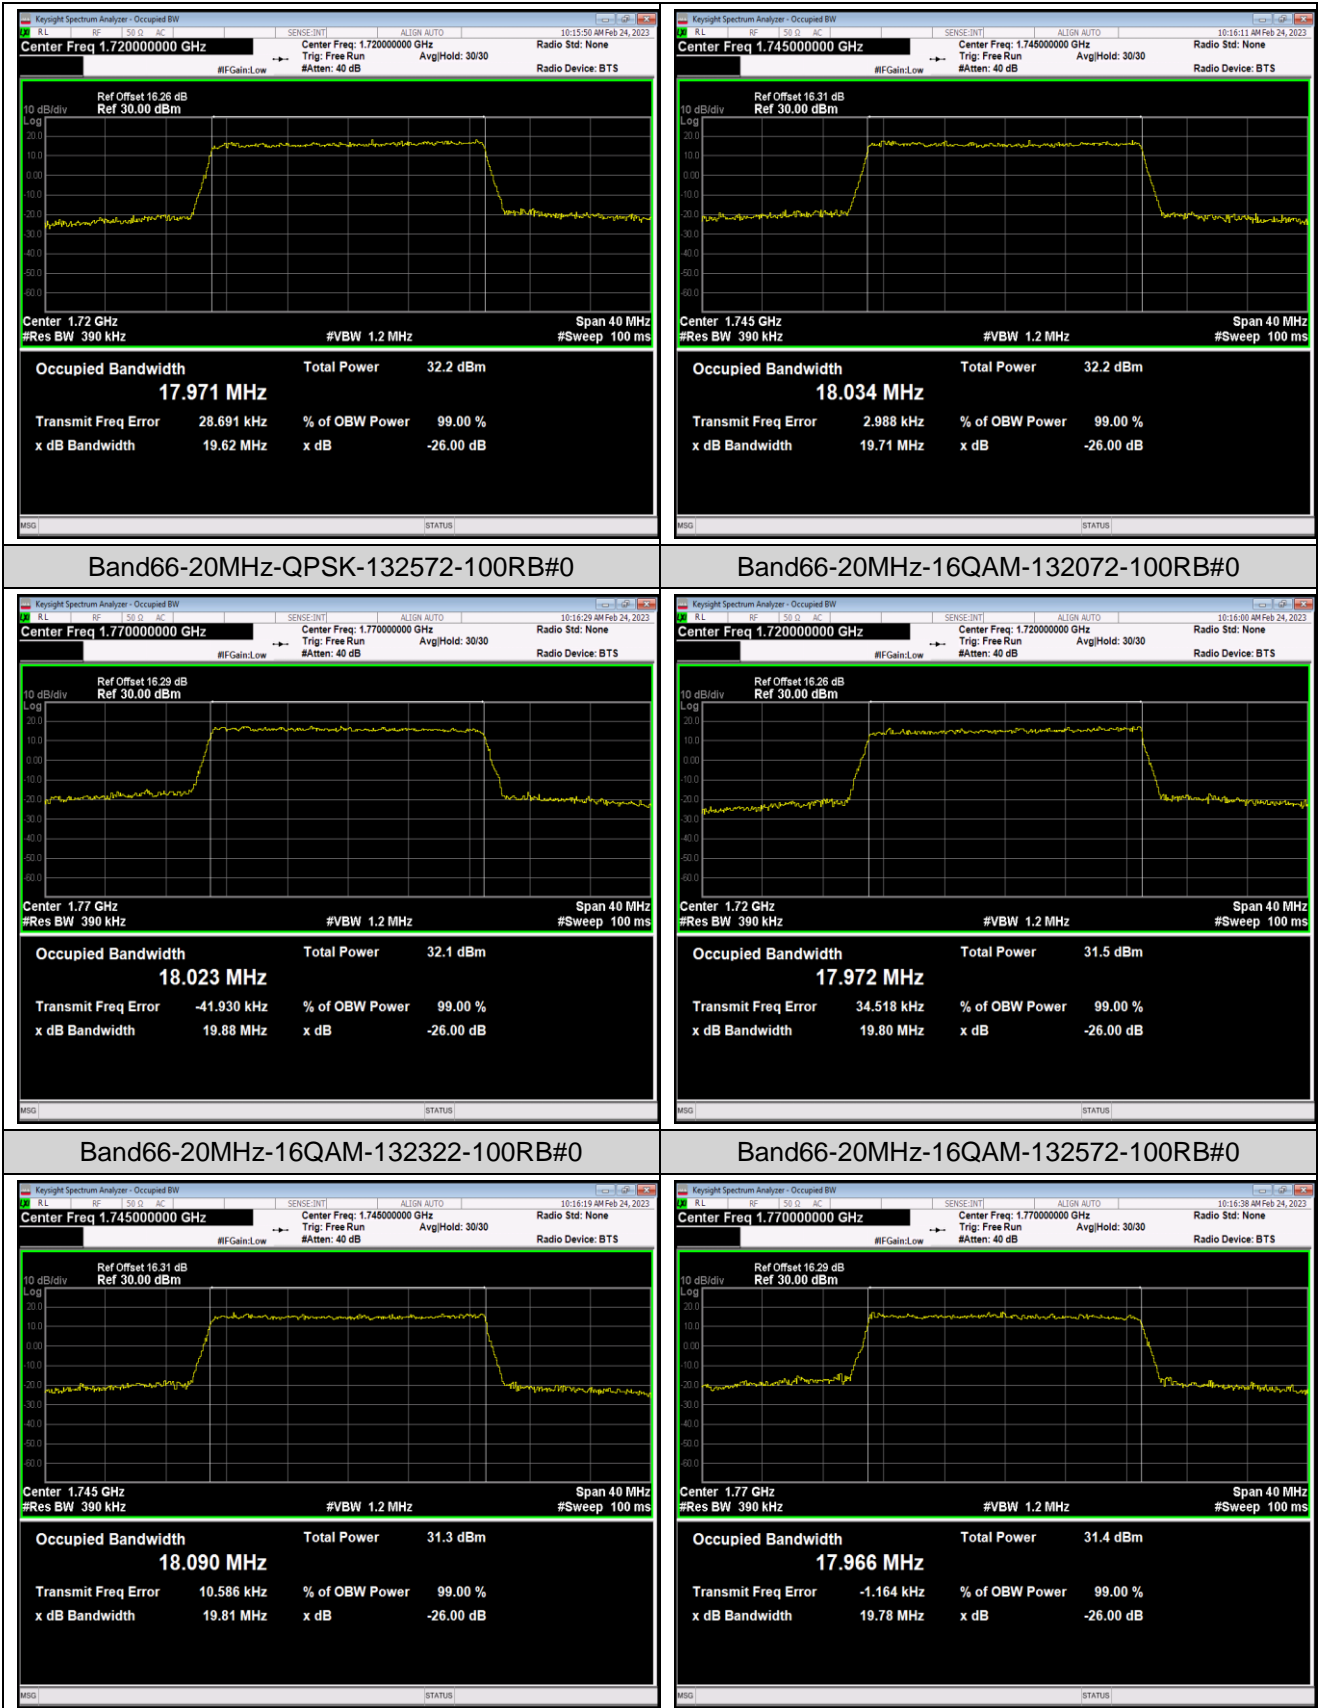

Band66-15MHz-16QAM-132047-75RB#0

Band66-15MHz-16QAM-132322-75RB#0

Band66-15MHz-16QAM-132597-75RB#0

Band66-20MHz-QPSK-132072-100RB#0

Band66-20MHz-QPSK-132322-100RB#0

## Appendix D: Band Edge