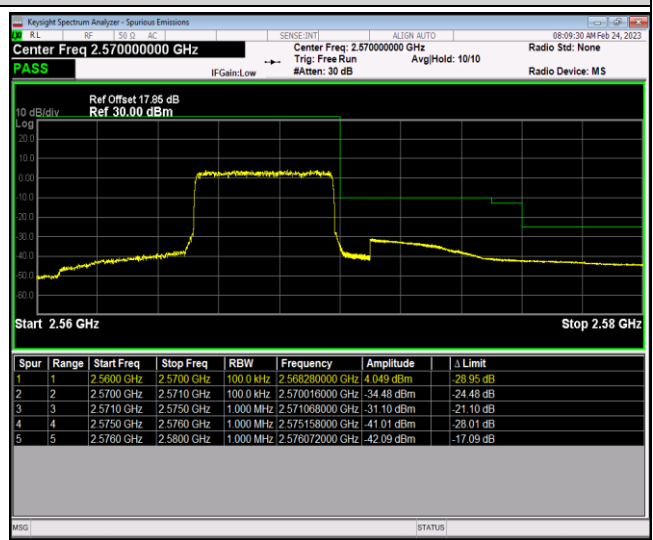

Band7-5MHz-QPSK-21425-25RB#0

Band7-5MHz-16QAM-20775-1RB#24