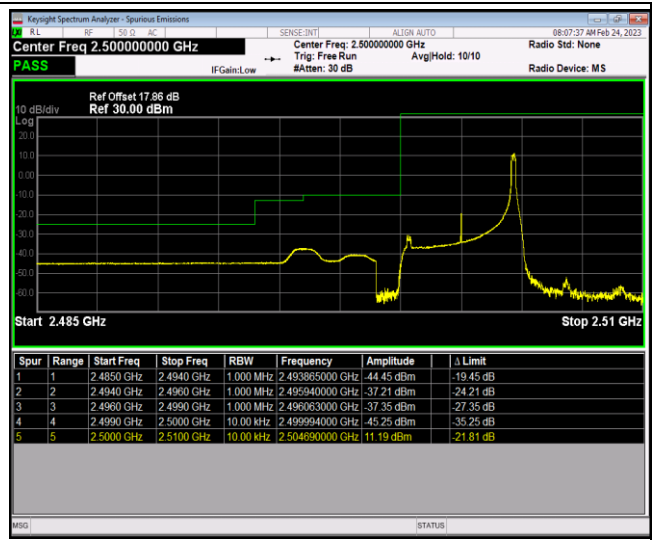

Band5-10MHz-16QAM-20600-1RB#0

Band5-10MHz-16QAM-20600-1RB#49

Band5-10MHz-16QAM-20600-50RB#0

Band7-5MHz-QPSK-20775-1RB#0

Band7-5MHz-QPSK-20775-1RB#24

Band7-5MHz-QPSK-20775-25RB#0

Band7-5MHz-QPSK-21425-1RB#0

Band7-5MHz-QPSK-21425-1RB#24