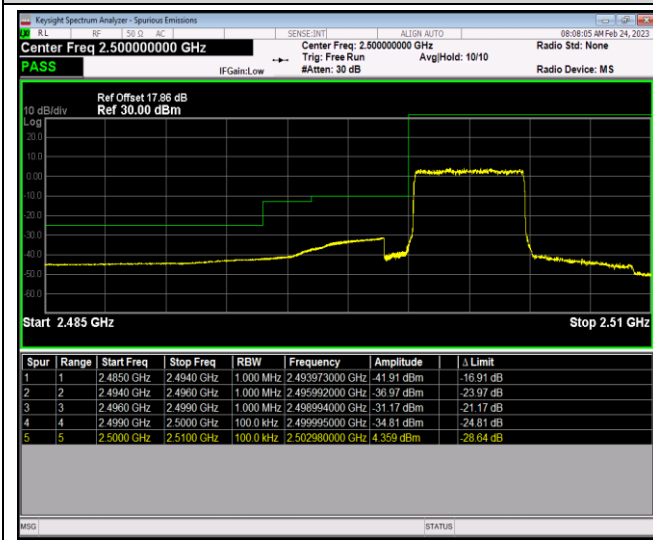

Band5-10MHz-16QAM-20600-1RB#0

Band5-10MHz-16QAM-20600-1RB#49

Band5-10MHz-16QAM-20600-50RB#0

Band7-5MHz-QPSK-20775-1RB#0

Band7-5MHz-QPSK-20775-1RB#24

Band7-5MHz-QPSK-20775-25RB#0

Band7-5MHz-QPSK-21425-1RB#0

Band7-5MHz-QPSK-21425-1RB#24