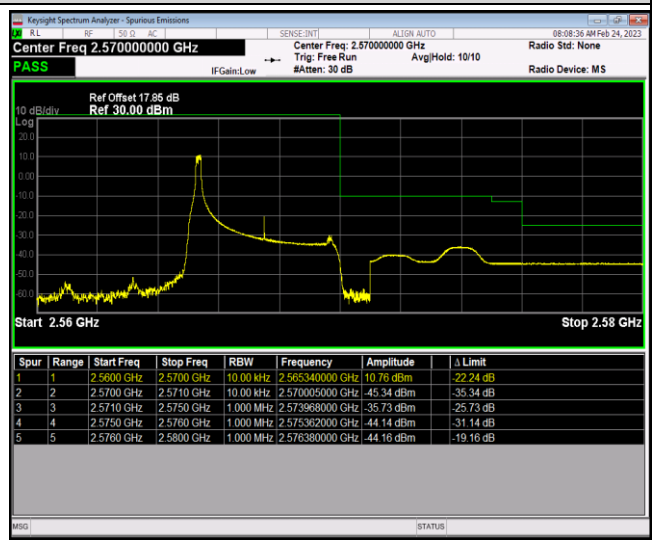

Band5-10MHz-16QAM-20600-1RB#0

Band5-10MHz-16QAM-20600-1RB#49

Band5-10MHz-16QAM-20600-50RB#0

Band7-5MHz-QPSK-20775-1RB#0

Band7-5MHz-QPSK-20775-1RB#24

Band7-5MHz-QPSK-20775-25RB#0

Band7-5MHz-QPSK-21425-1RB#0

Band7-5MHz-QPSK-21425-1RB#24