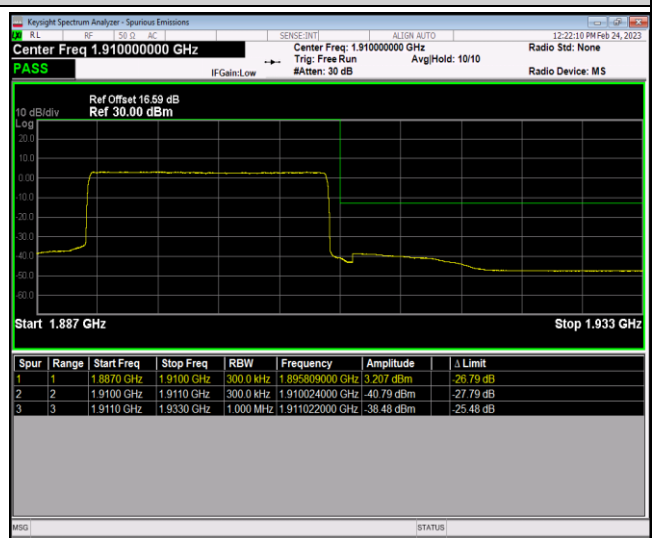

Band2-20MHz-QPSK-19100-100RB#0