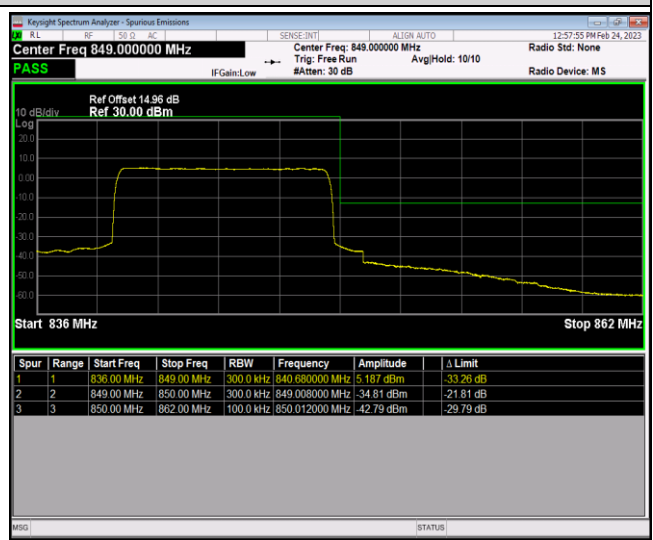

Band5-10MHz-16QAM-20600-1RB#0

Band5-10MHz-16QAM-20600-1RB#49

Band5-10MHz-16QAM-20600-50RB#0

Band7-5MHz-QPSK-20775-1RB#0

Band7-5MHz-QPSK-20775-1RB#24

Band7-5MHz-QPSK-20775-25RB#0

Band7-5MHz-QPSK-21425-1RB#0

Band7-5MHz-QPSK-21425-1RB#24