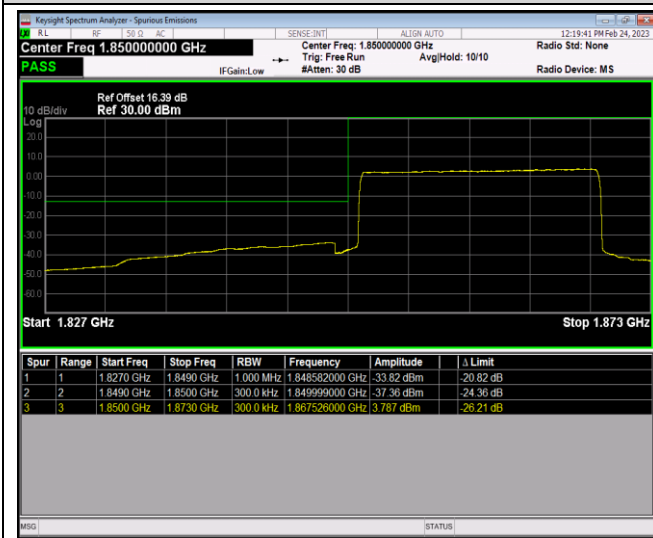

*Remark: All bandwidth and all modulation had been tested, but only the worst case data displayed in this report.*

Test Graphs

Band2-20MHz-QPSK-18700-100RB#0

Band2-20MHz-QPSK-19100-1RB#0

Band2-20MHz-QPSK-19100-1RB#99