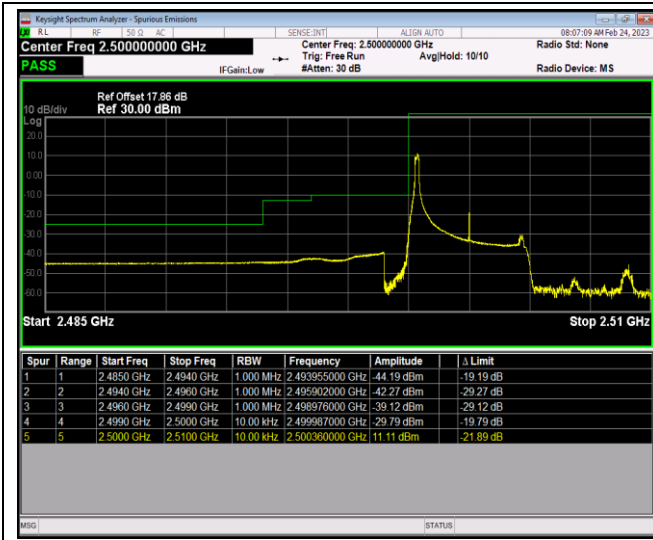

Band5-10MHz-16QAM-20600-1RB#0

Band5-10MHz-16QAM-20600-1RB#49

Band5-10MHz-16QAM-20600-50RB#0

Band7-5MHz-QPSK-20775-1RB#0

Band7-5MHz-QPSK-20775-1RB#24

Band7-5MHz-QPSK-20775-25RB#0

Band7-5MHz-QPSK-21425-1RB#0

Band7-5MHz-QPSK-21425-1RB#24