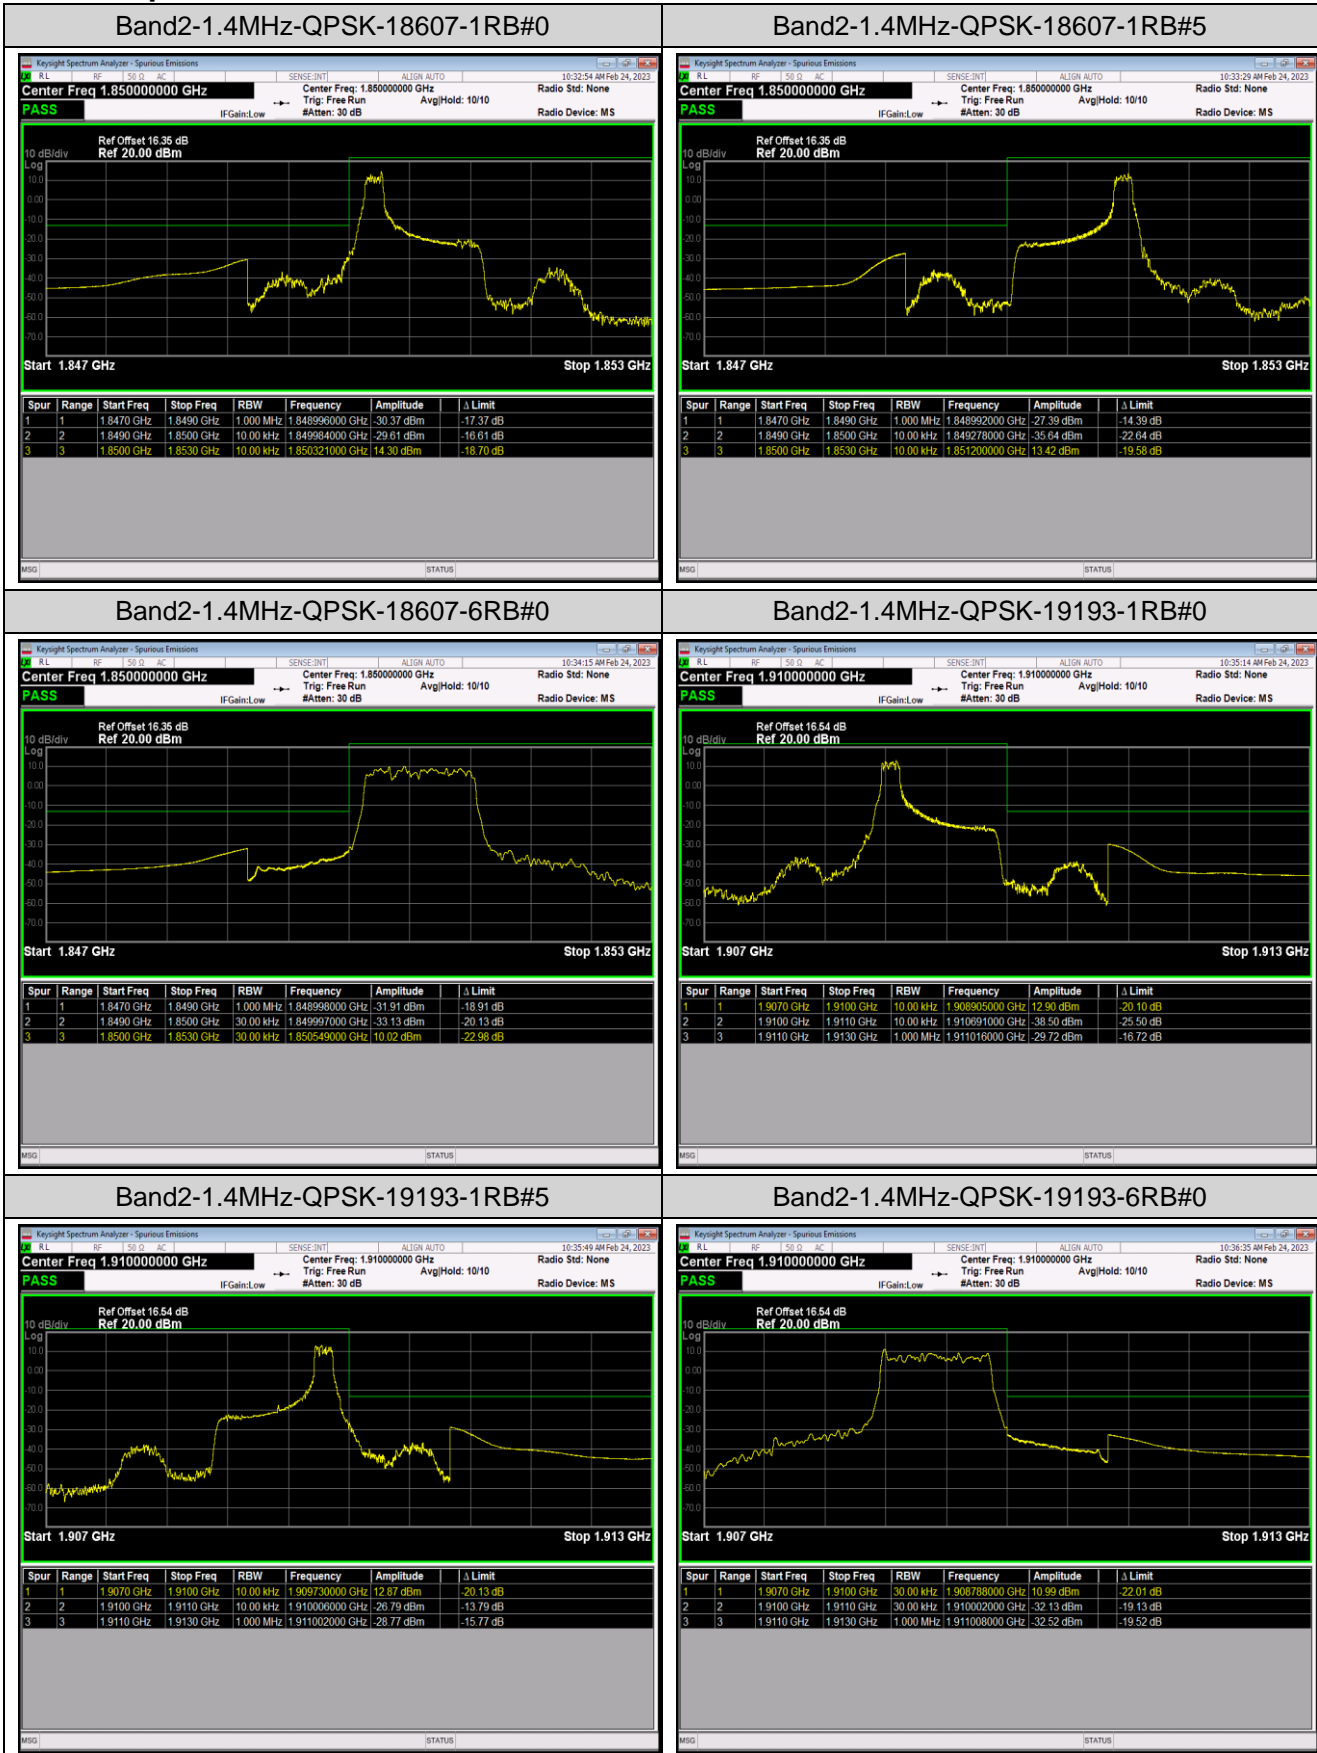

Test Graphs