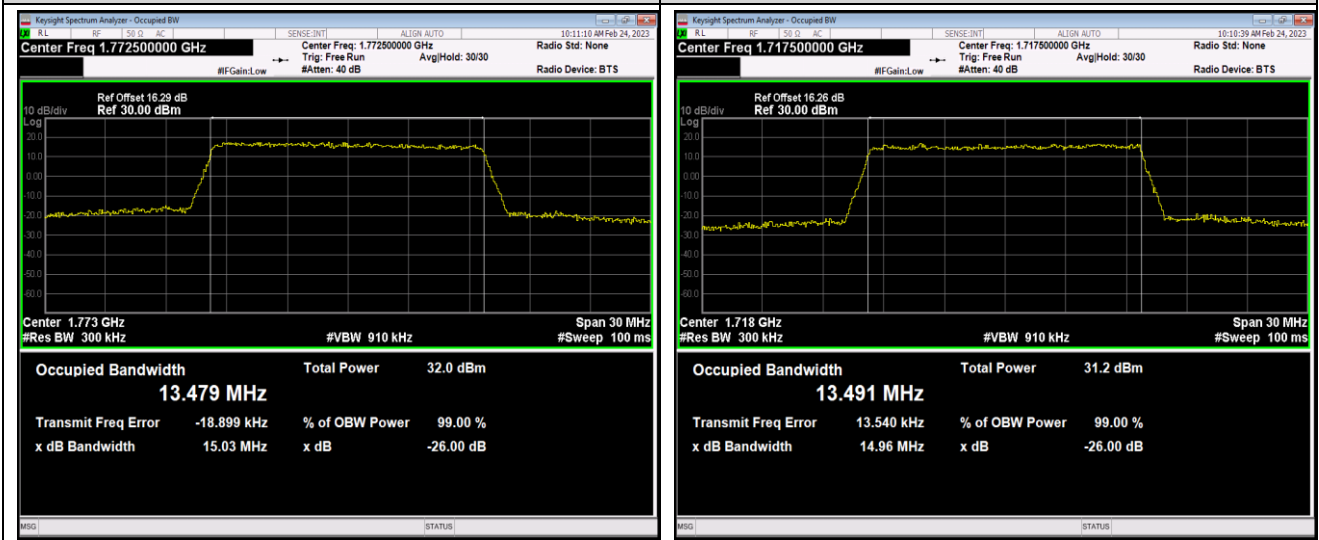

Band66-15MHz-QPSK-132597-75RB#0

Band66-15MHz-16QAM-132047-75RB#0