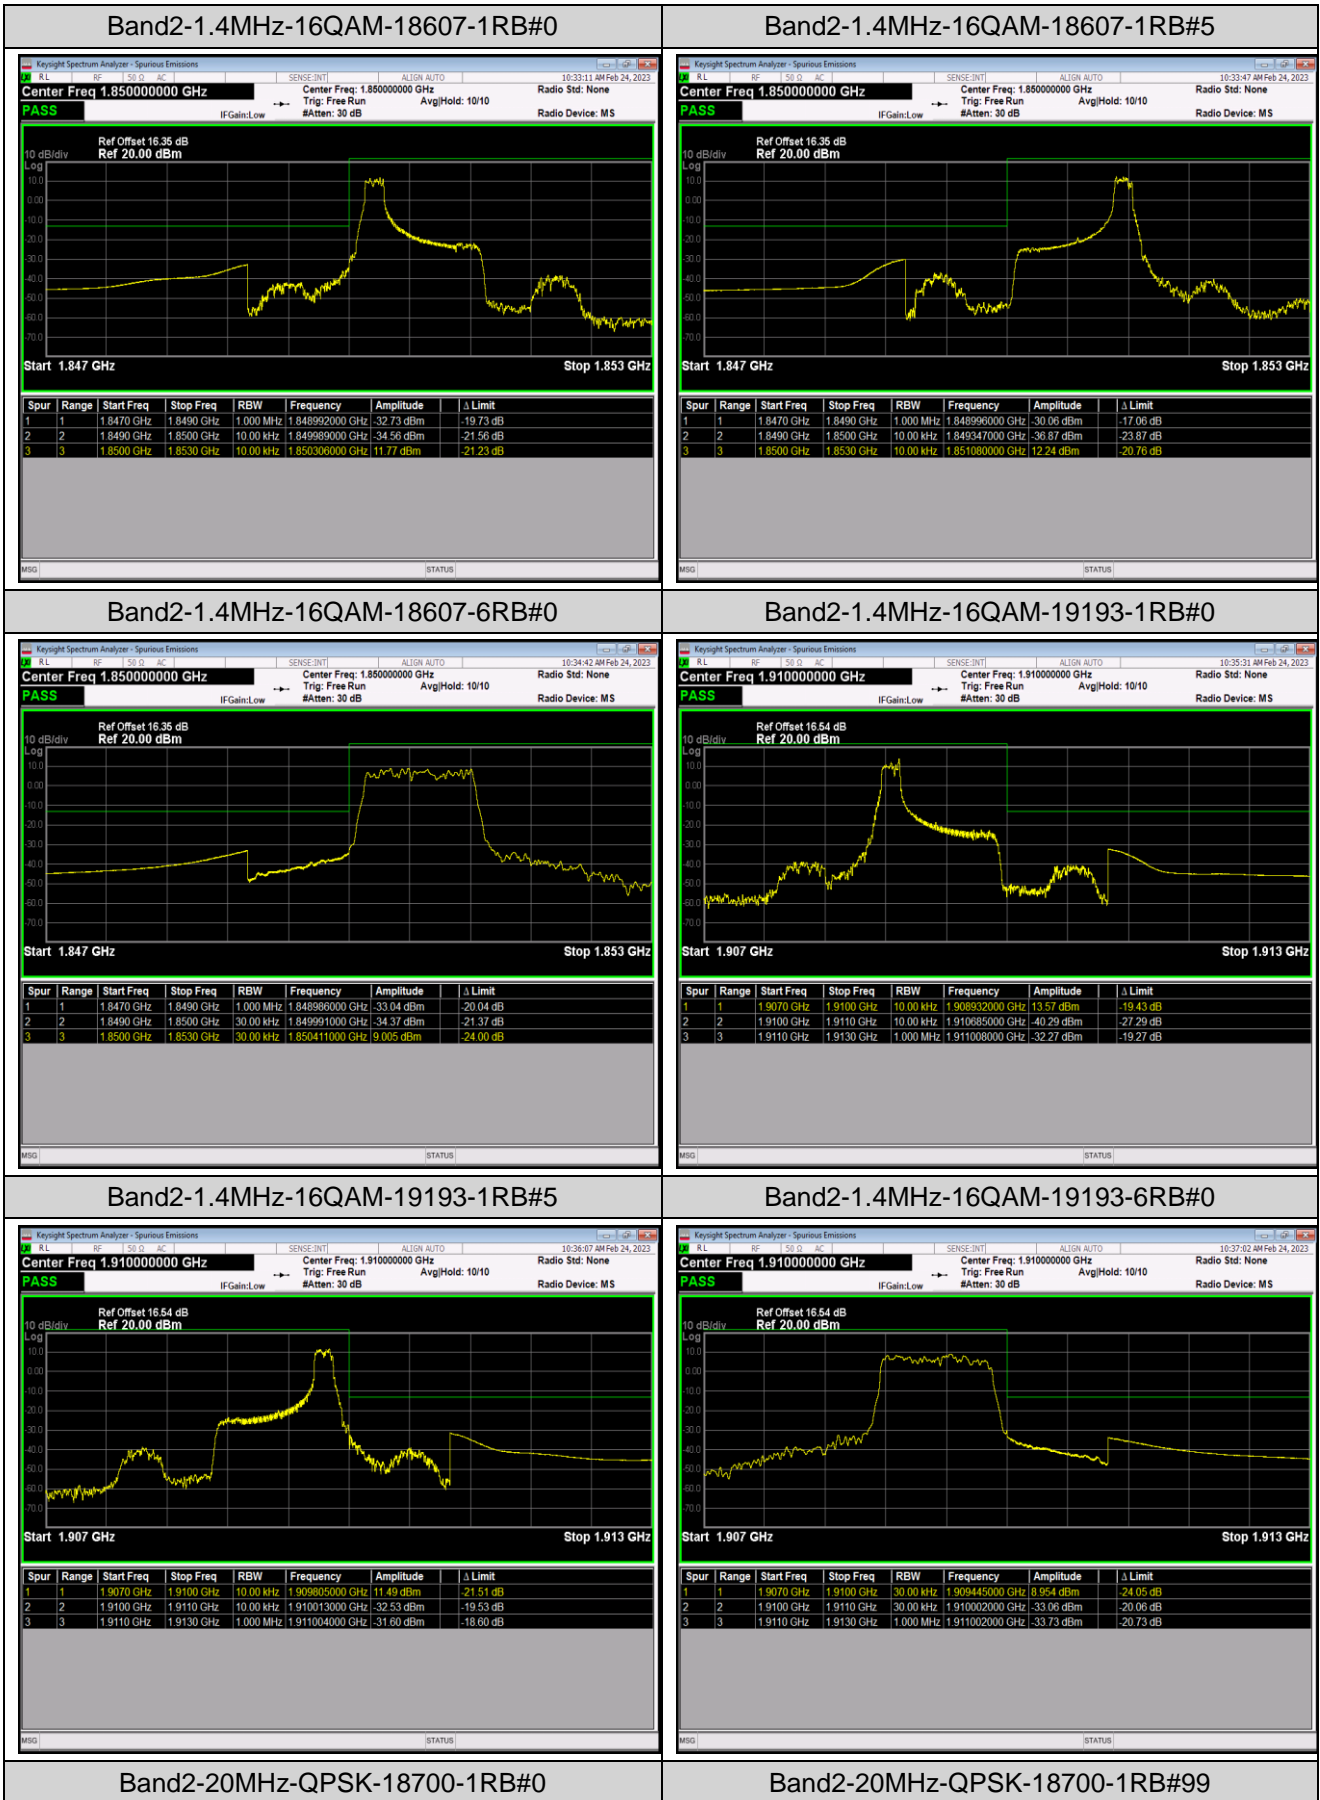

*Remark: All bandwidth and all modulation had been tested, but only the worst case data displayed in this report.*

Test Graphs

Band2-20MHz-QPSK-18700-100RB#0

Band2-20MHz-QPSK-19100-1RB#0

Band2-20MHz-QPSK-19100-1RB#99