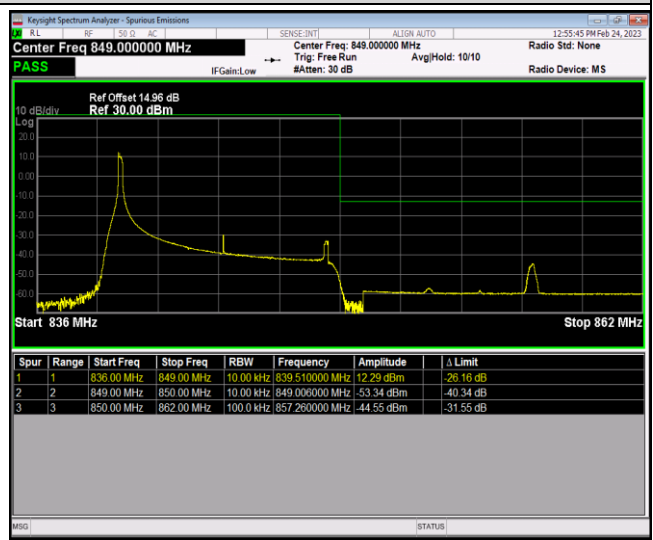

Band5-10MHz-QPSK-20600-1RB#0