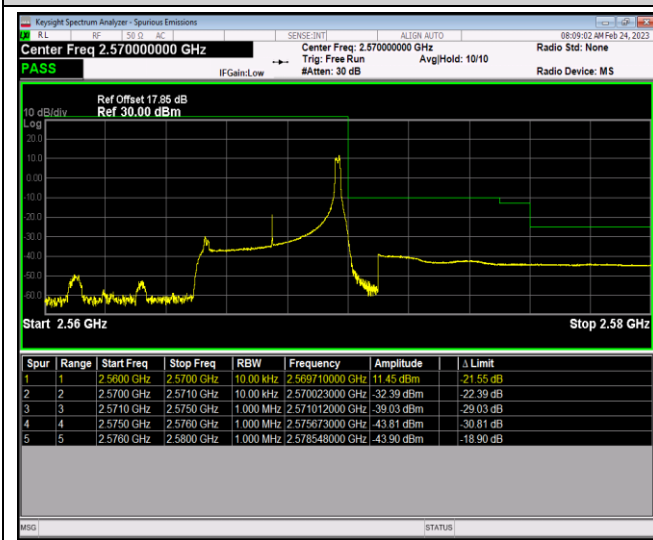

Band7-5MHz-QPSK-21425-1RB#24

Band7-5MHz-16QAM-20775-1RB#0