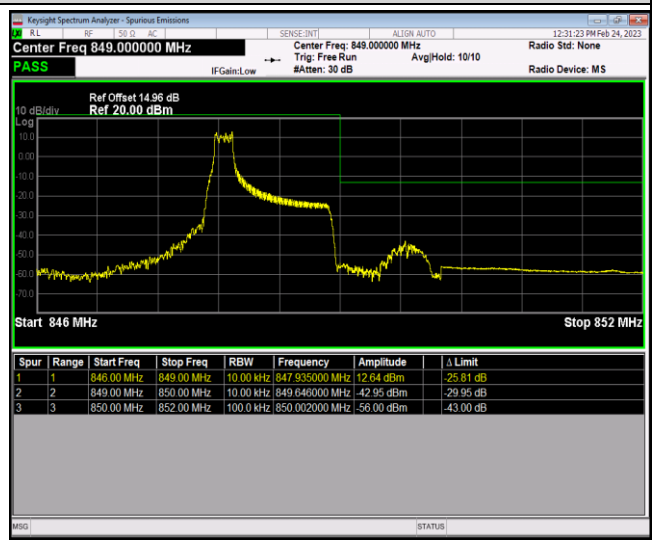

Band5-1.4MHz-16QAM-20407-1RB#5

Band5-1.4MHz-16QAM-20407-6RB#0

Band5-1.4MHz-16QAM-20643-1RB#0

Band5-1.4MHz-16QAM-20643-1RB#5

Band5-1.4MHz-16QAM-20643-6RB#0

Band5-10MHz-QPSK-20450-1RB#0

Band5-10MHz-QPSK-20450-1RB#49