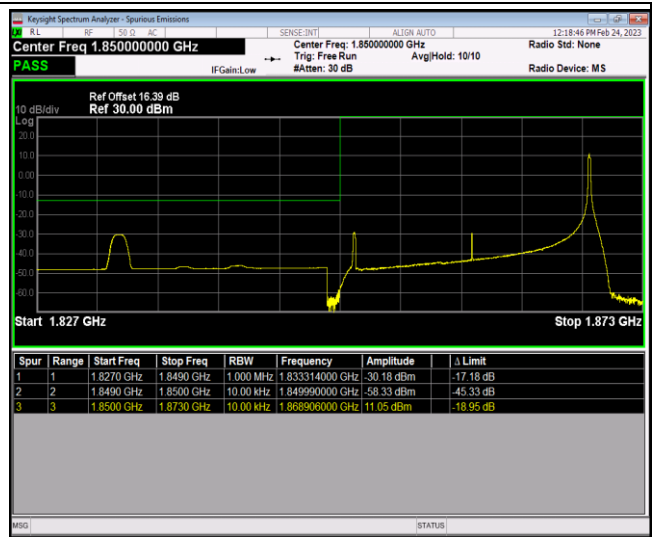

*Remark: All bandwidth and all modulation had been tested, but only the worst case data displayed in this report.*

Test Graphs

Band2-20MHz-QPSK-18700-100RB#0

Band2-20MHz-QPSK-19100-1RB#0

Band2-20MHz-QPSK-19100-1RB#99