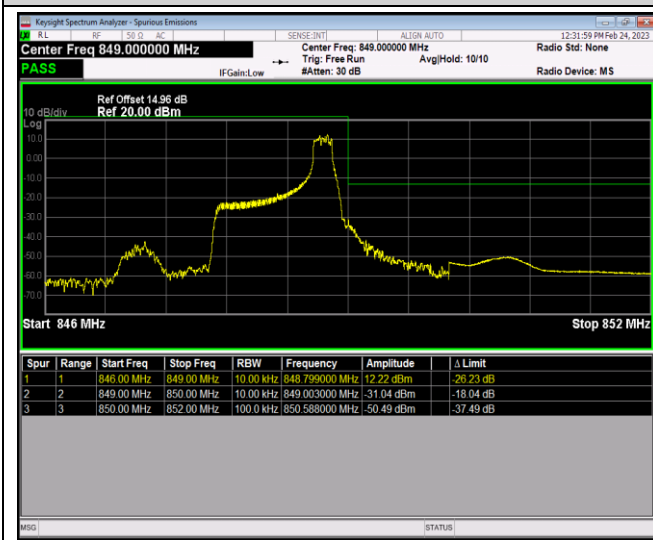

Band5-1.4MHz-16QAM-20407-1RB#5

Band5-1.4MHz-16QAM-20407-6RB#0

Band5-1.4MHz-16QAM-20643-1RB#0

Band5-1.4MHz-16QAM-20643-1RB#5

Band5-1.4MHz-16QAM-20643-6RB#0

Band5-10MHz-QPSK-20450-1RB#0

Band5-10MHz-QPSK-20450-1RB#49