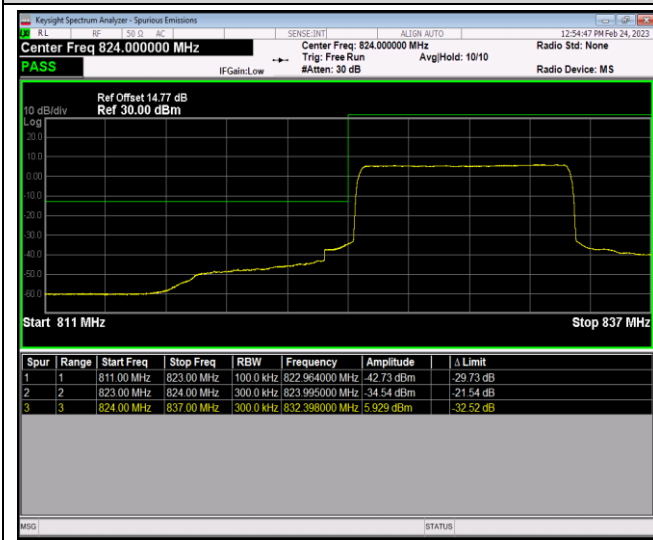

Band5-10MHz-QPSK-20450-50RB#0