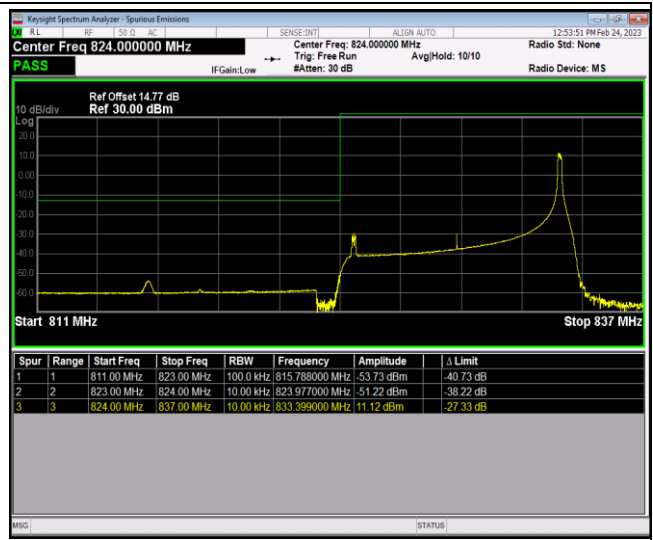

Band5-10MHz-QPSK-20450-1RB#49